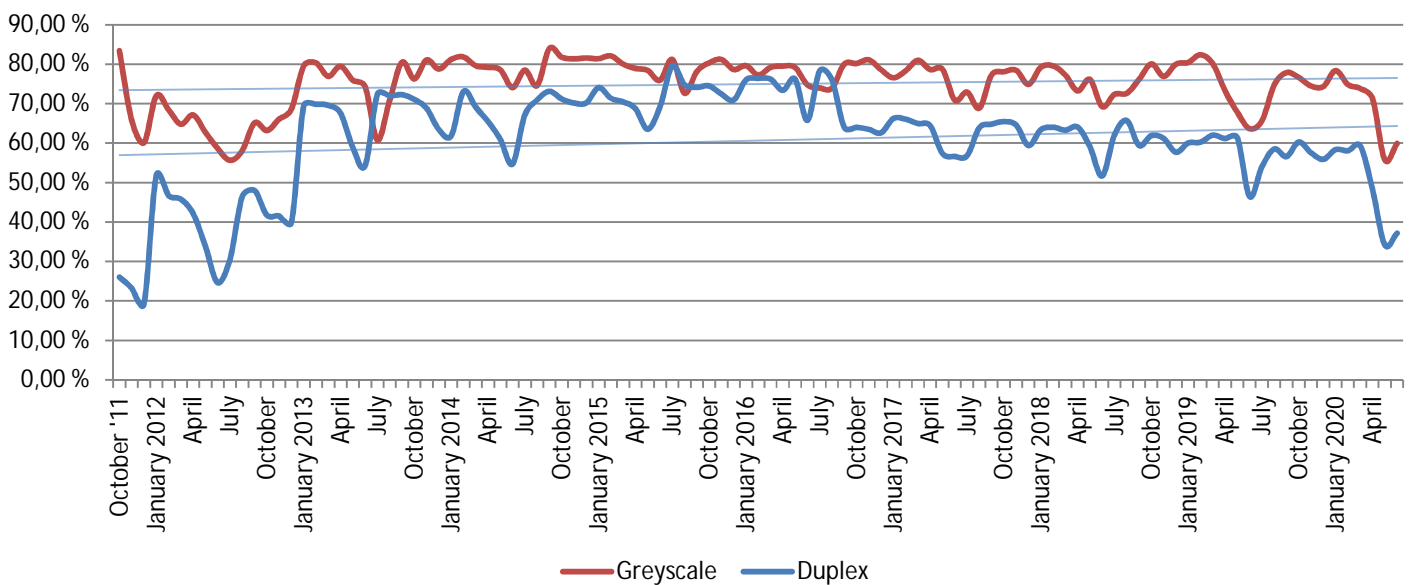

Duplex- & Greyscale
(MFD)