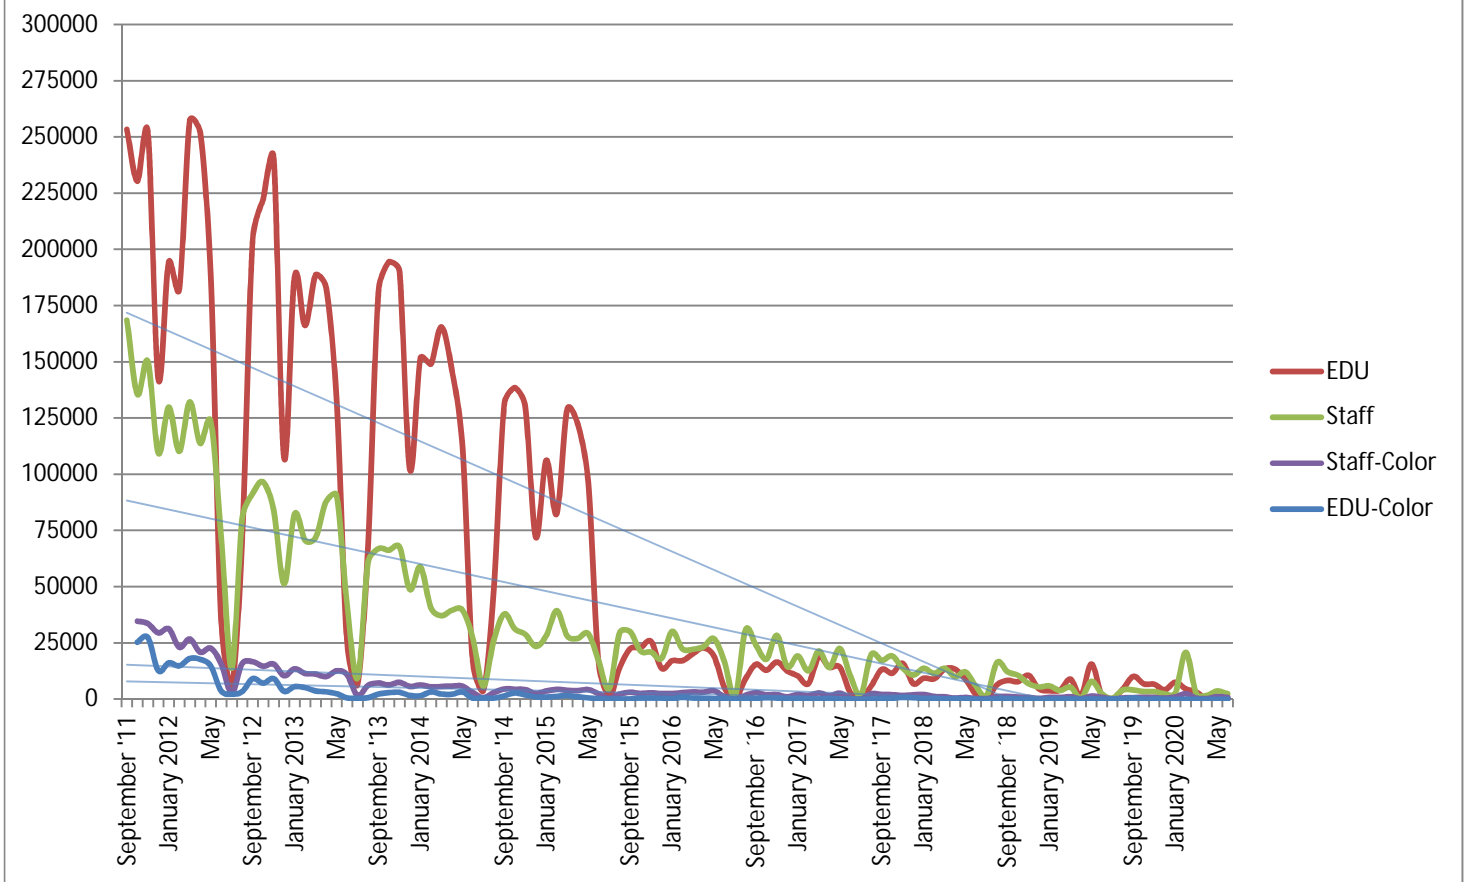

## MultiFunction Devices (MFD)

METROPOLIA PRINT STATISTICS  
2011 - 2020

METROPOLIA PRINT STATISTICS  
2011 - 2020

NETWORK PRINTERS

Network Prints by User Group

Network Printers by User Type

METROPOLIA PRINT STATISTICS  
2011 - 2020