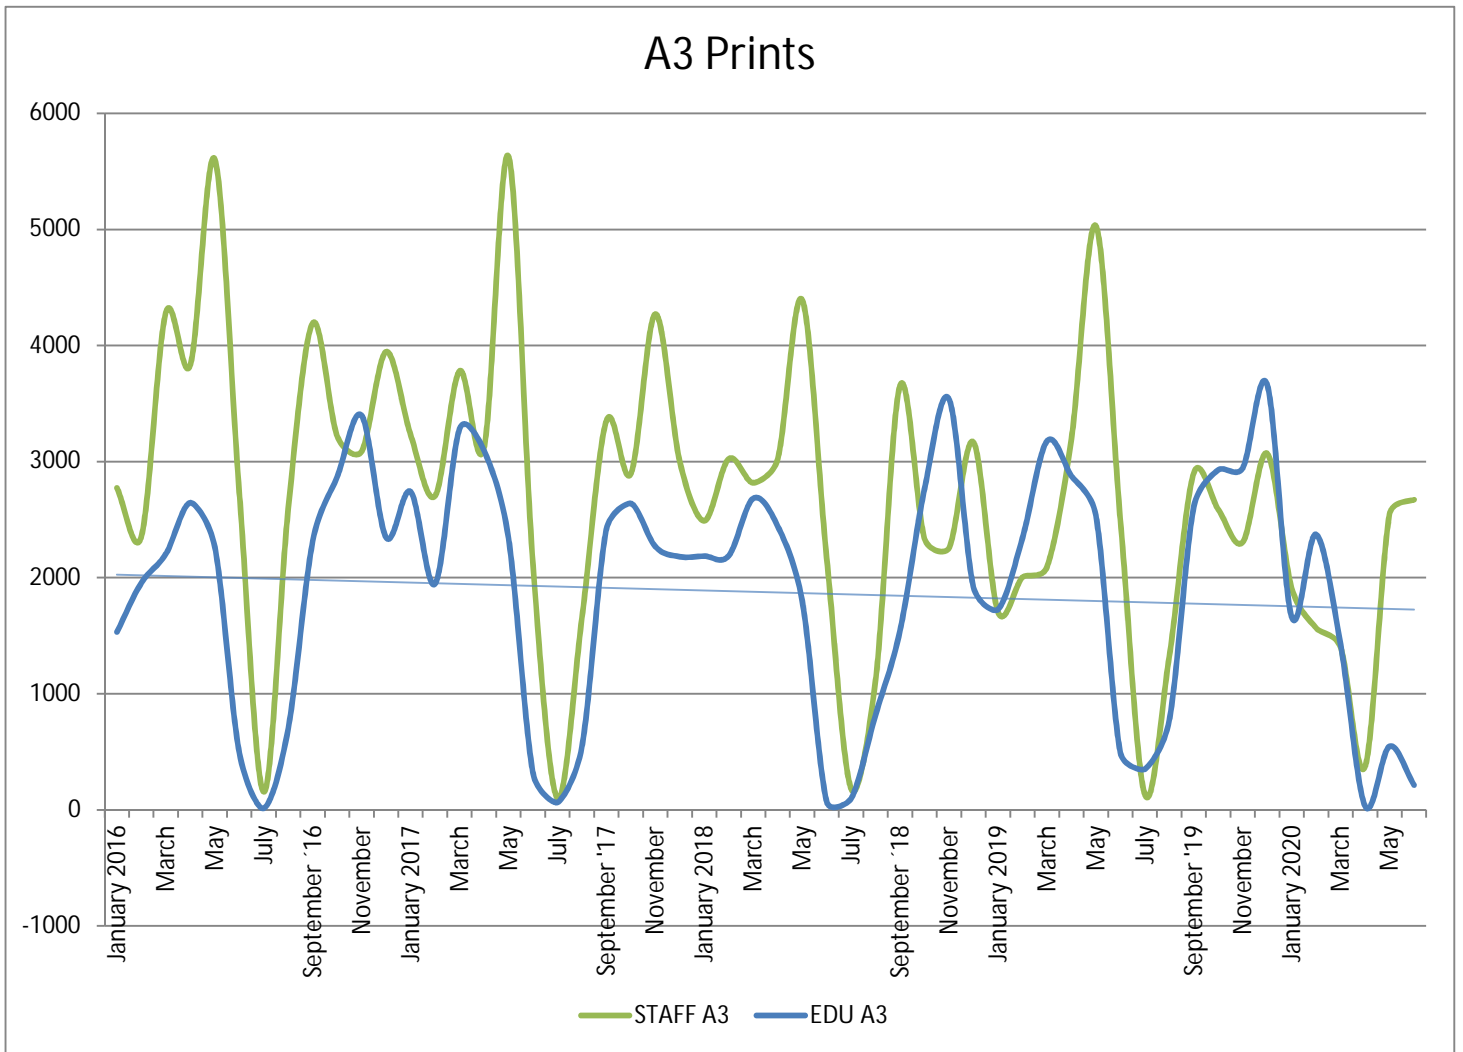

METROPOLIA PRINT STATISTICS
2011 - 2020