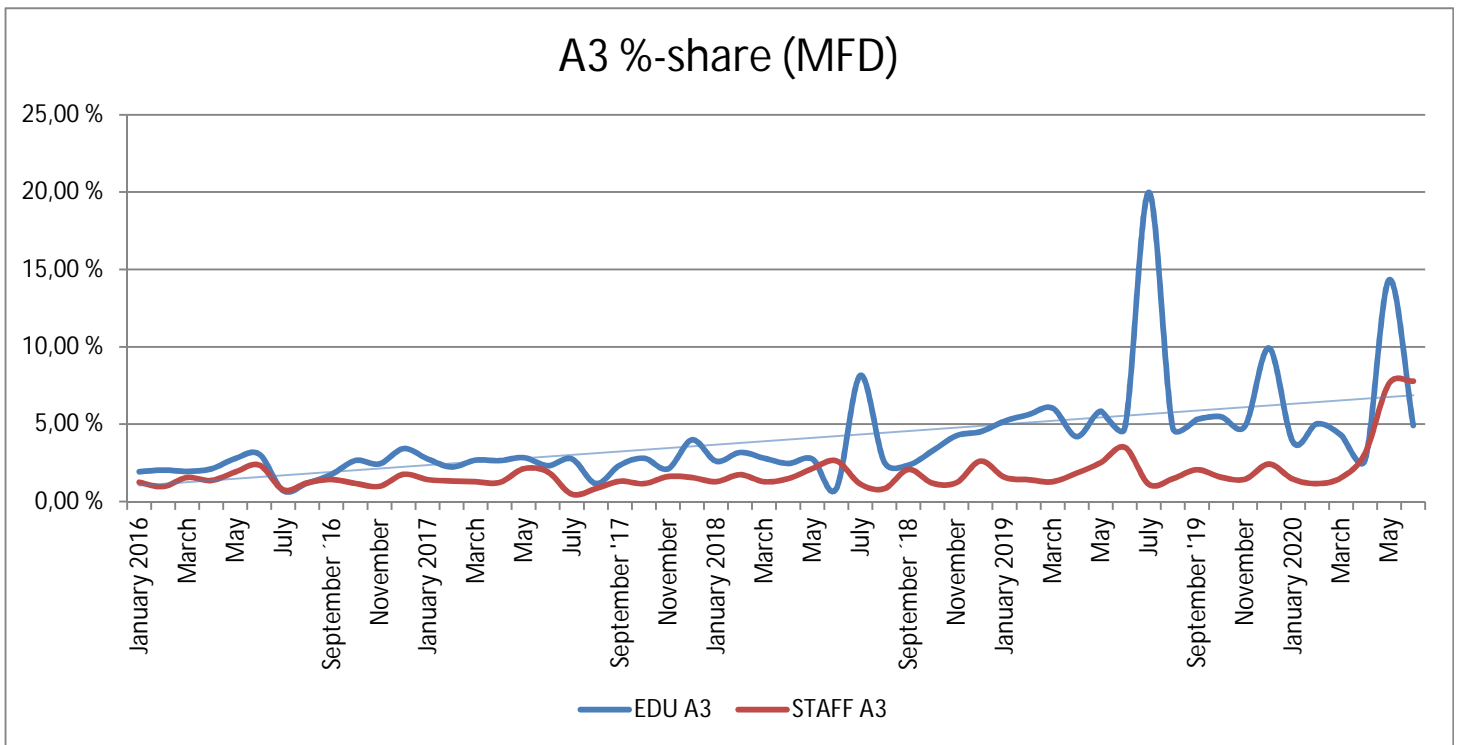

METROPOLIA PRINT STATISTICS
2011 - 2020