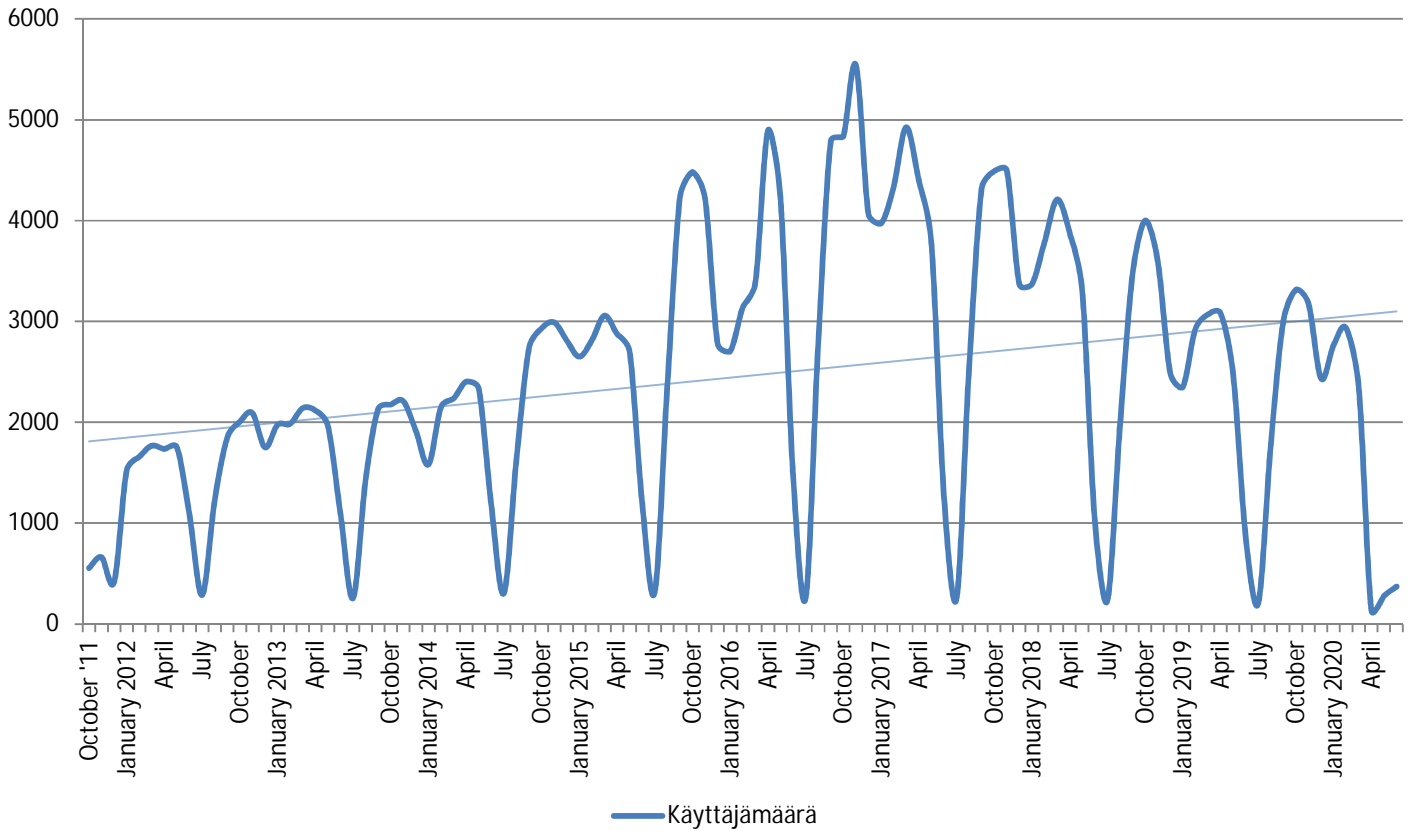

METROPOLIA PRINT STATISTICS
2011 - 2020

PAPERCUT-STATISTICS

Number of Monthly Users
(MFD)