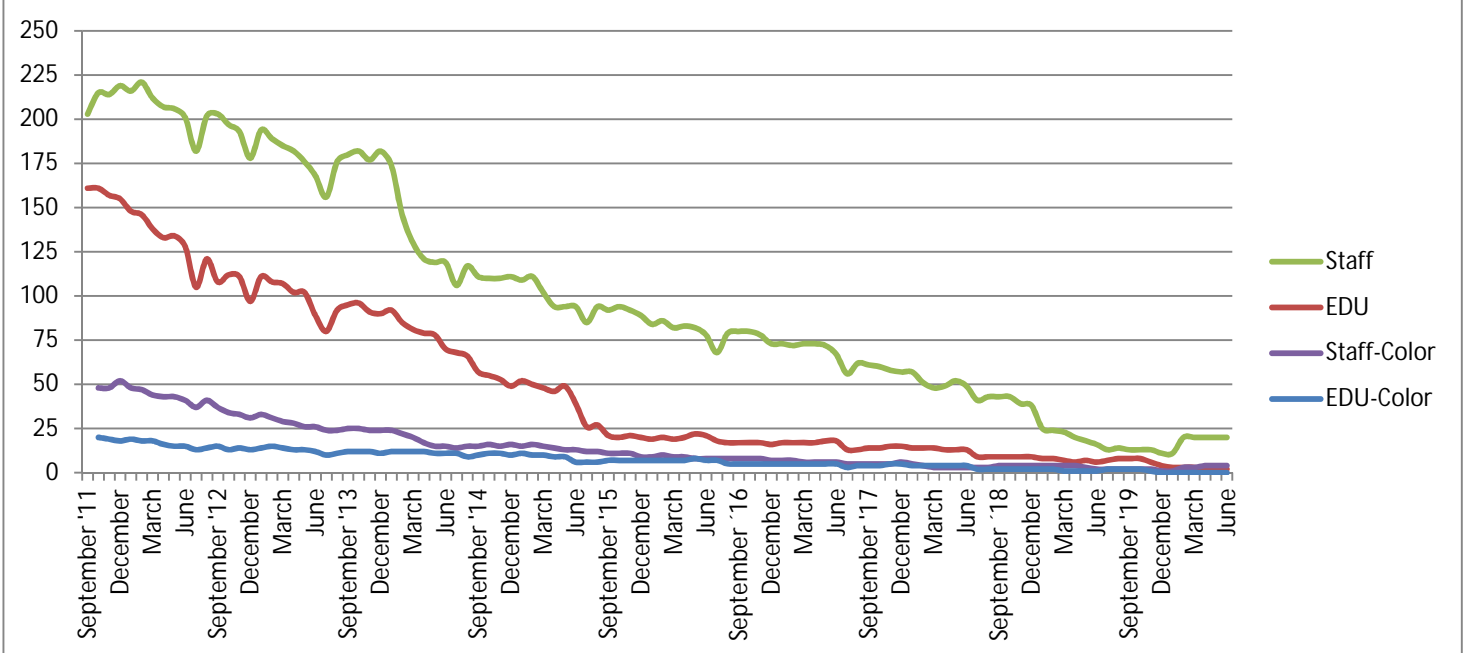

## MultiFunction Devices (MFD)

METROPOLIA PRINT STATISTICS  
2011 - 2020

METROPOLIA PRINT STATISTICS  
2011 - 2020

NETWORK PRINTERS

Network Prints by User Group

Network Printers by User Type

METROPOLIA PRINT STATISTICS  
2011 - 2020