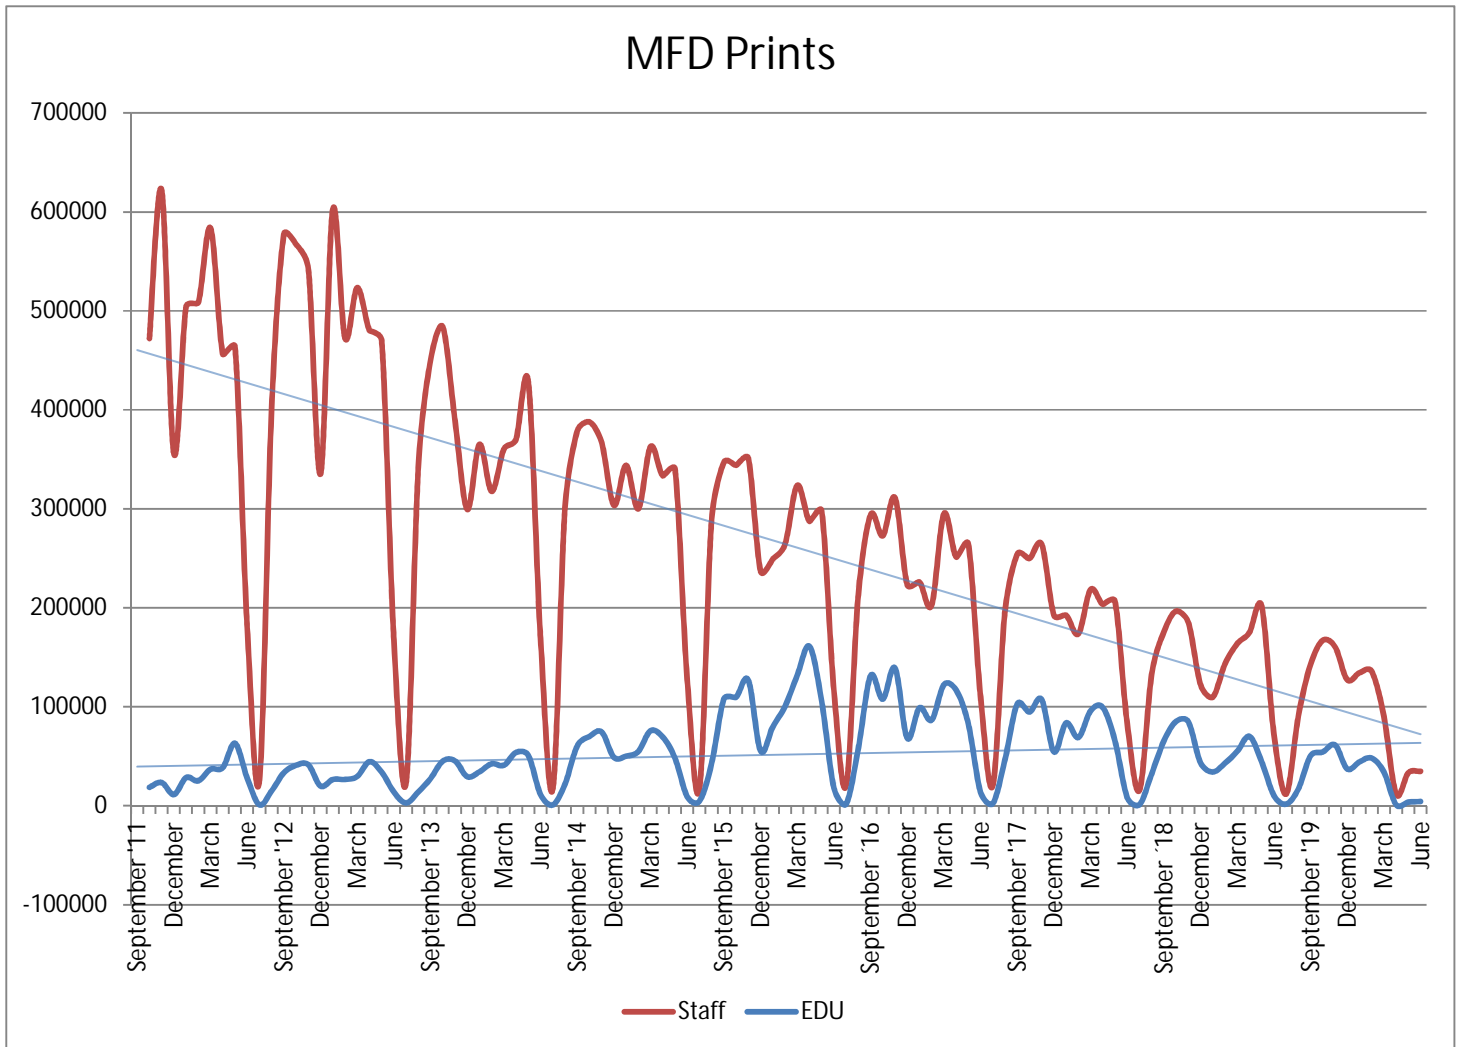

METROPOLIA PRINT STATISTICS 2011 - 2020

MultiFunction Devices (MFD)