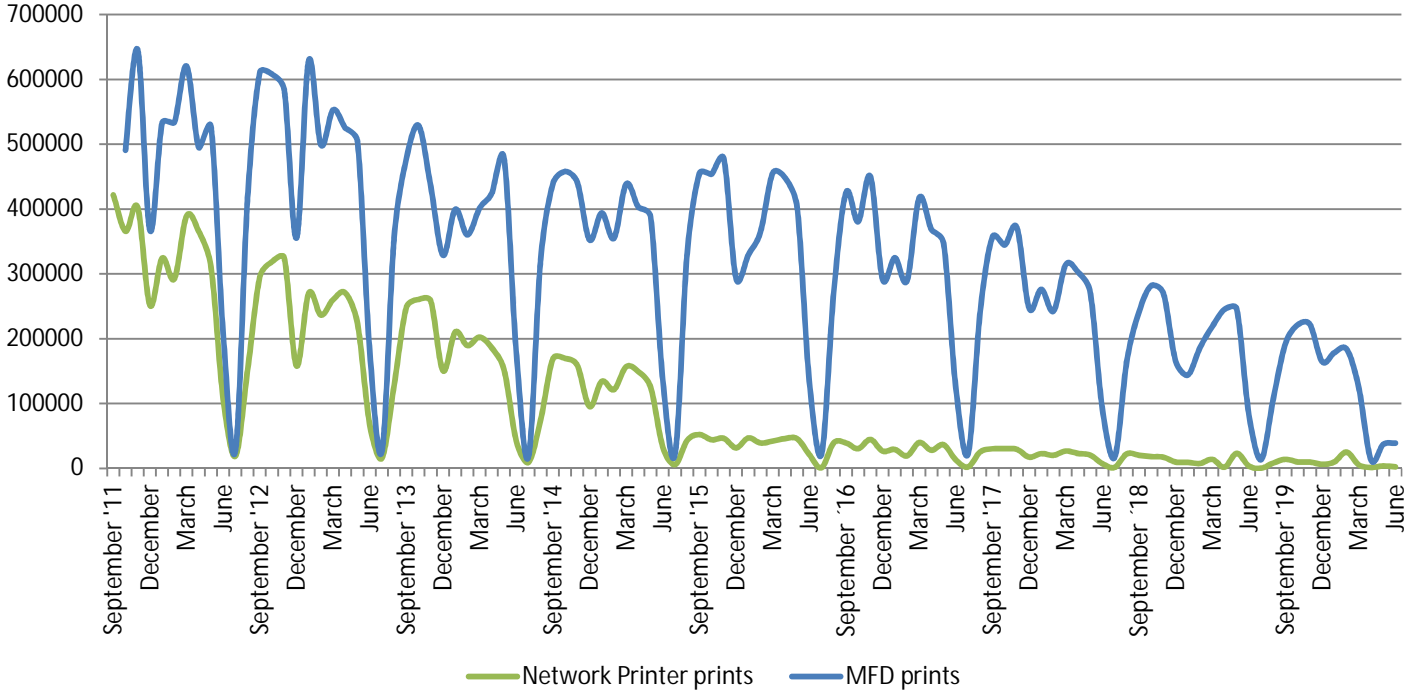

METROPOLIA PRINT STATISTICS  
2011 - 2020

Prints Total  
(MFD & Network Printers)

Number of Network Printers

# METROPOLIA PRINT STATISTICS 2011 - 2020