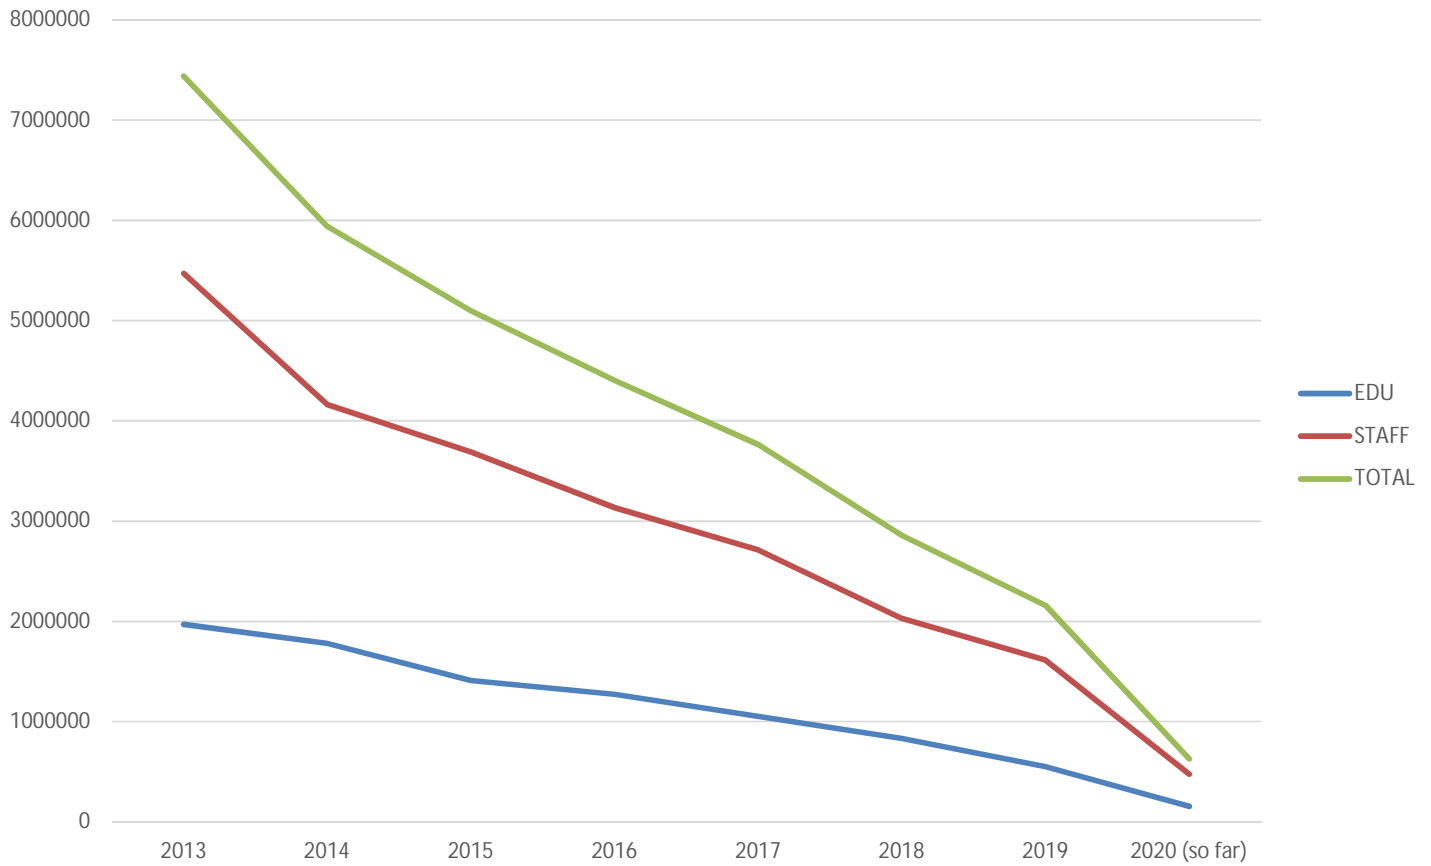

METROPOLIA PRINT STATISTICS
2011 - 2020

Usage statistics