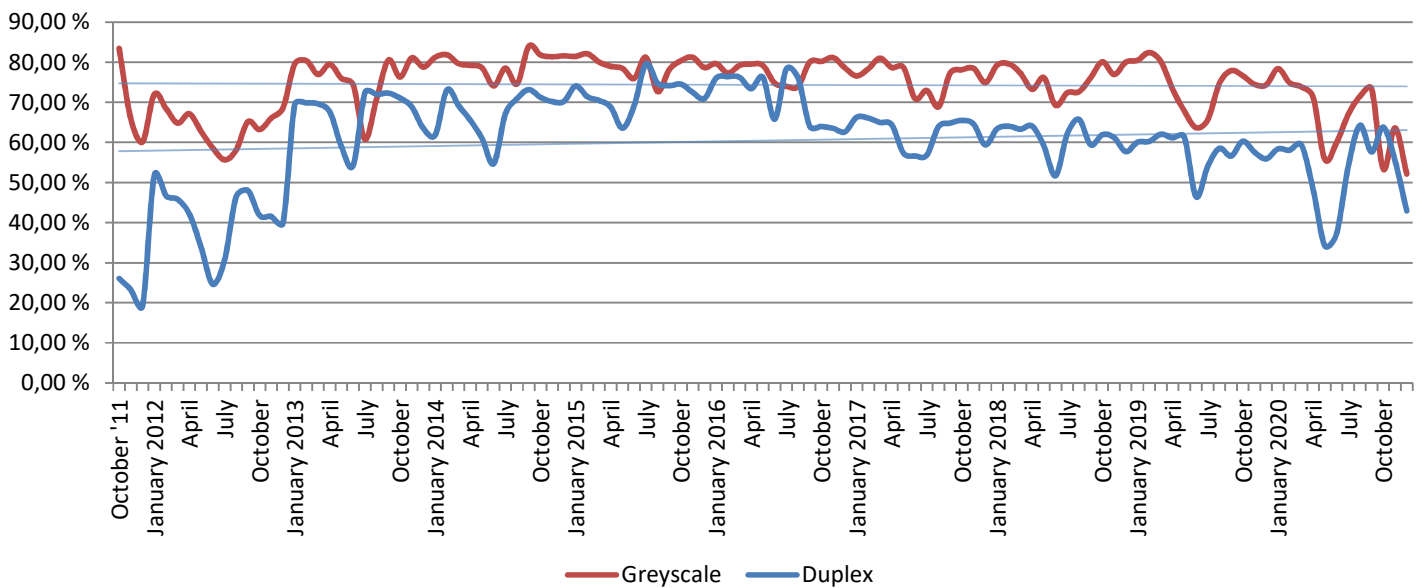

METROPOLIA PRINT STATISTICS 2011 - 2020

NETWORK PRINTERS

Network Prints by User Group

Network Printers by User Type

METROPOLIA PRINT STATISTICS 2011 - 2020

PAPERCUT-STATISTICS

Number of Monthly Users (MFD)

Duplex- & Greyscale (MFD)