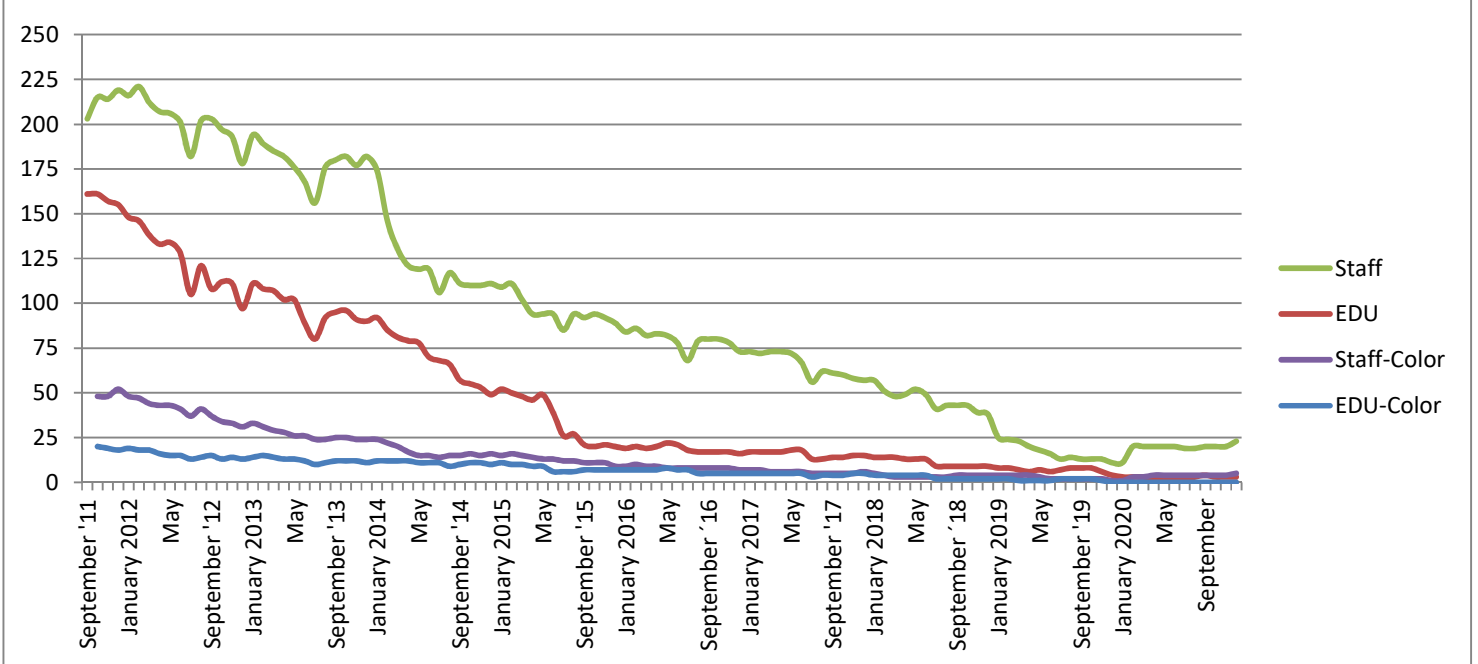

METROPOLIA PRINT STATISTICS 2011 - 2020

Prints Total (MFD & Network Printers)

Number of Network Printers

METROPOLIA PRINT STATISTICS 2011 - 2020

MultiFunction Devices (MFD)

METROPOLIA PRINT STATISTICS 2011 - 2020

METROPOLIA PRINT STATISTICS 2011 - 2020

NETWORK PRINTERS

Network Prints by User Group

Network Printers by User Type

METROPOLIA PRINT STATISTICS 2011 - 2020

PAPERCUT-STATISTICS

Number of Monthly Users (MFD)

Duplex- & Greyscale (MFD)