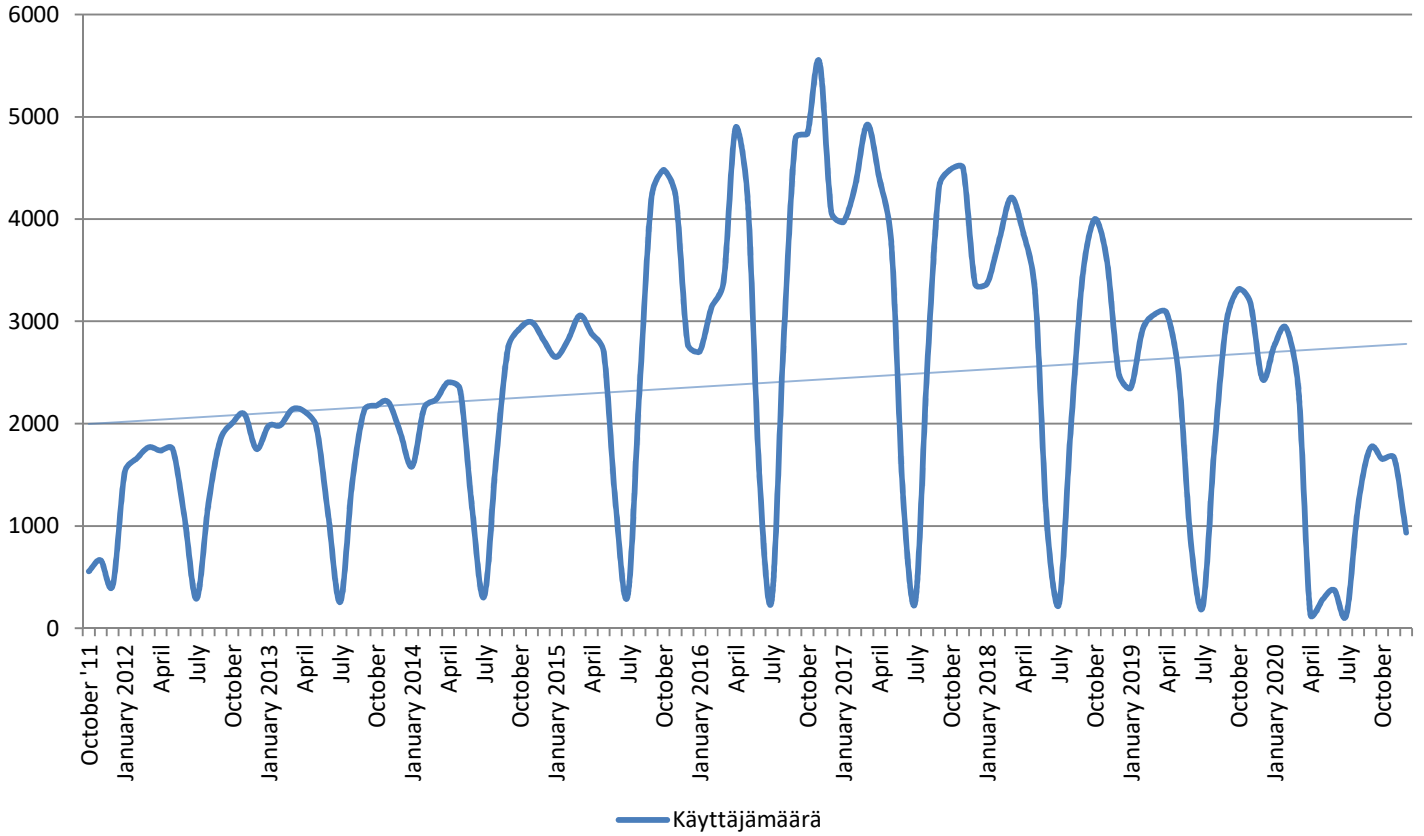

METROPOLIA PRINT STATISTICS 2011 - 2020

NETWORK PRINTERS

Network Prints by User Group

Network Printers by User Type

METROPOLIA PRINT STATISTICS 2011 - 2020

PAPERCUT-STATISTICS

Number of Monthly Users (MFD)

Duplex- & Greyscale (MFD)