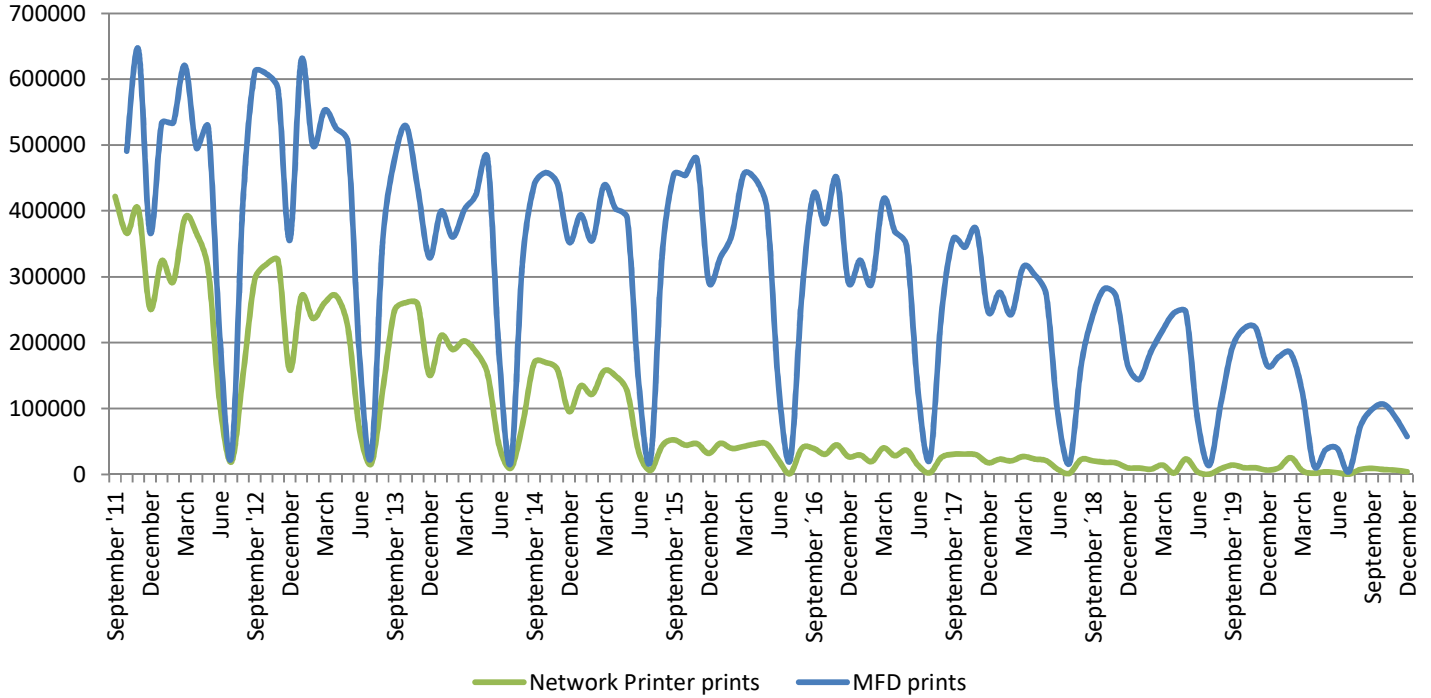

METROPOLIA PRINT STATISTICS 2011 - 2020

Prints Total (MFD & Network Printers)

Number of Network Printers

METROPOLIA PRINT STATISTICS 2011 - 2020

MultiFunction Devices (MFD)

METROPOLIA PRINT STATISTICS 2011 - 2020

METROPOLIA PRINT STATISTICS 2011 - 2020

NETWORK PRINTERS

Network Prints by User Group

Network Printers by User Type

METROPOLIA PRINT STATISTICS 2011 - 2020

PAPERCUT-STATISTICS

Number of Monthly Users (MFD)

Duplex- & Greyscale (MFD)