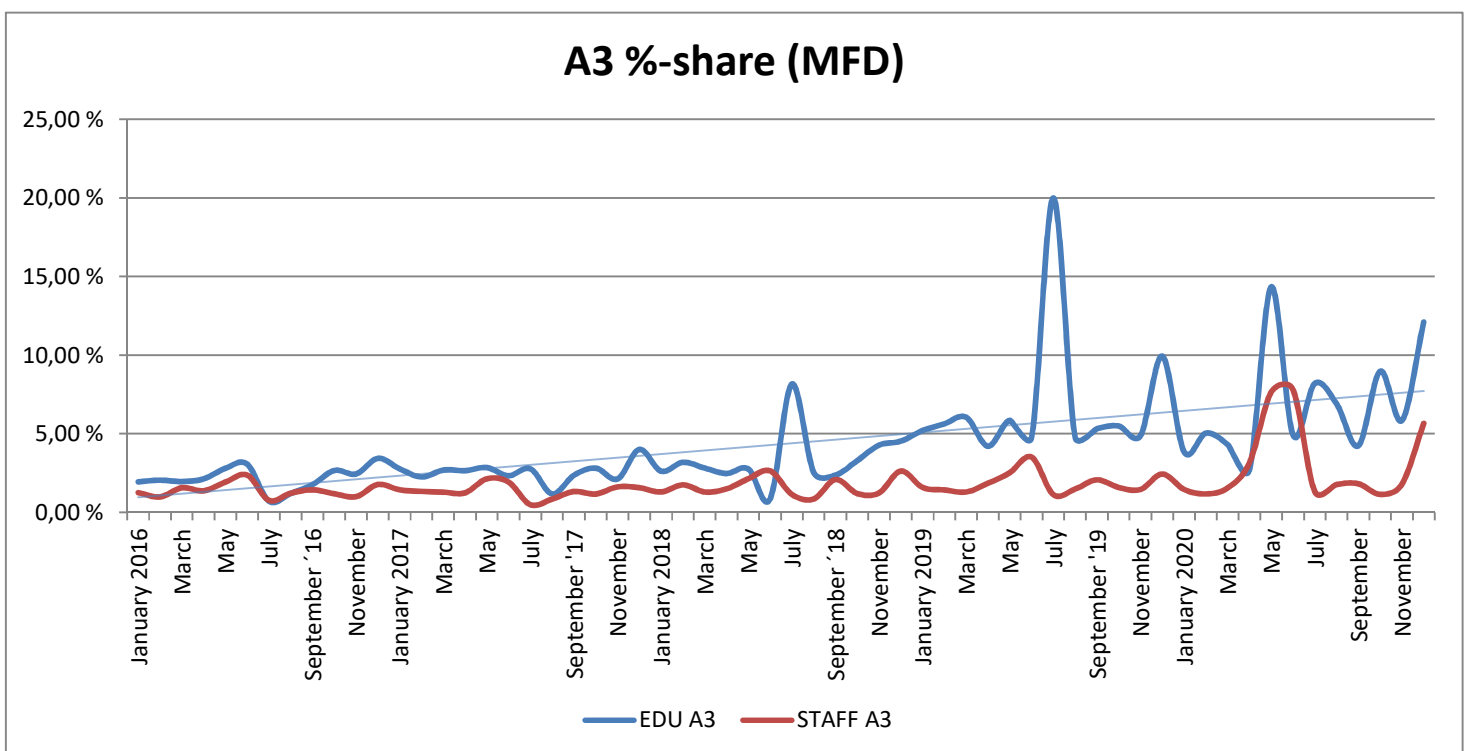

METROPOLIA PRINT STATISTICS 2011 - 2020

Prints Total (MFD & Network Printers)

Number of Network Printers

METROPOLIA PRINT STATISTICS 2011 - 2020

MultiFunction Devices (MFD)

METROPOLIA PRINT STATISTICS 2011 - 2020

METROPOLIA PRINT STATISTICS 2011 - 2020

NETWORK PRINTERS

Network Prints by User Group

Network Printers by User Type

METROPOLIA PRINT STATISTICS 2011 - 2020

PAPERCUT-STATISTICS

Number of Monthly Users (MFD)

Duplex- & Greyscale (MFD)