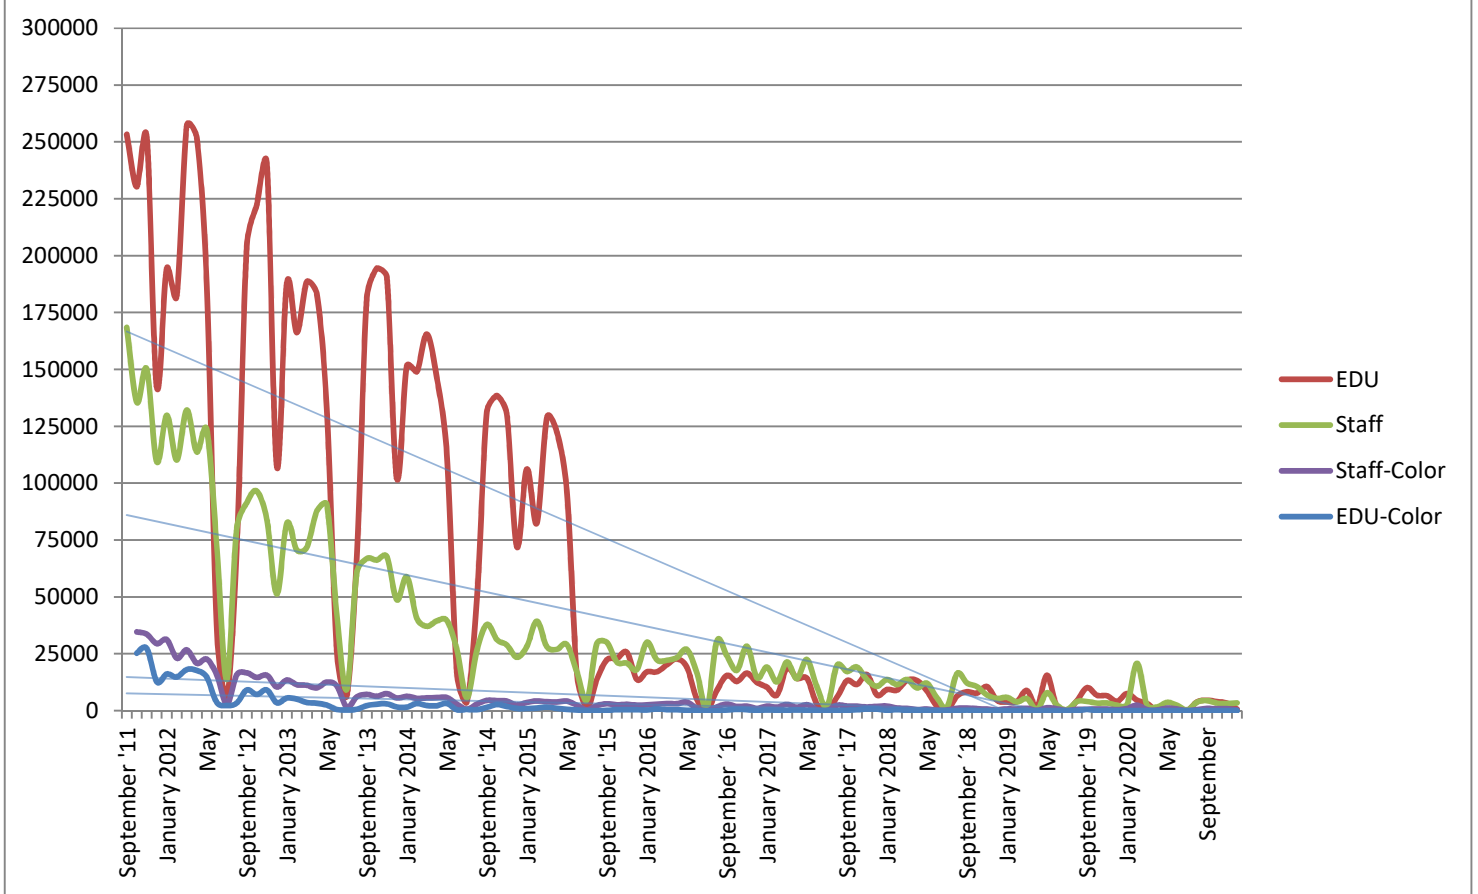

METROPOLIA PRINT STATISTICS 2011 - 2020

Prints Total (MFD & Network Printers)

Number of Network Printers

METROPOLIA PRINT STATISTICS 2011 - 2020

MultiFunction Devices (MFD)

METROPOLIA PRINT STATISTICS 2011 - 2020

METROPOLIA PRINT STATISTICS 2011 - 2020

NETWORK PRINTERS

Network Prints by User Group

Network Printers by User Type

METROPOLIA PRINT STATISTICS 2011 - 2020

PAPERCUT-STATISTICS

Number of Monthly Users (MFD)

Duplex- & Greyscale (MFD)

METROPOLIA PRINT STATISTICS 2011 - 2020

Usage statistics

Grayscale (BW) and Duplex printing