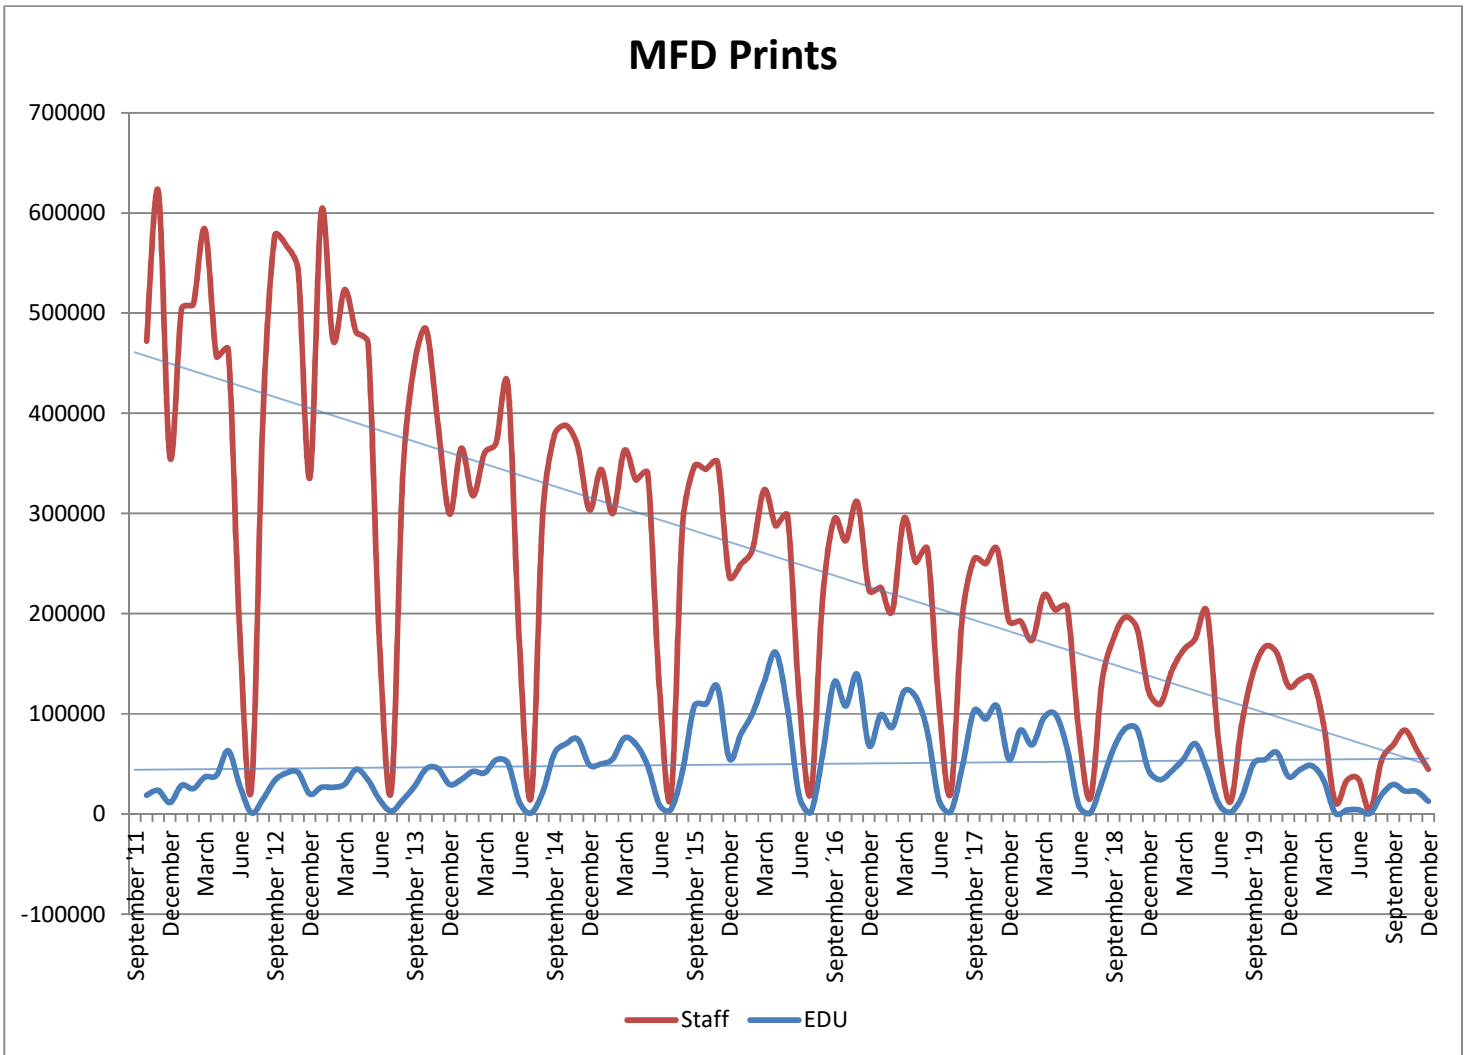

METROPOLIA PRINT STATISTICS 2011 - 2020

Prints Total (MFD & Network Printers)

Number of Network Printers

METROPOLIA PRINT STATISTICS 2011 - 2020

MultiFunction Devices (MFD)

METROPOLIA PRINT STATISTICS 2011 - 2020

METROPOLIA PRINT STATISTICS 2011 - 2020

NETWORK PRINTERS

Network Prints by User Group

Network Printers by User Type

METROPOLIA PRINT STATISTICS 2011 - 2020

PAPERCUT-STATISTICS

Number of Monthly Users (MFD)

Duplex- & Greyscale (MFD)

METROPOLIA PRINT STATISTICS 2011 - 2020

Usage statistics

Grayscale (BW) and Duplex printing