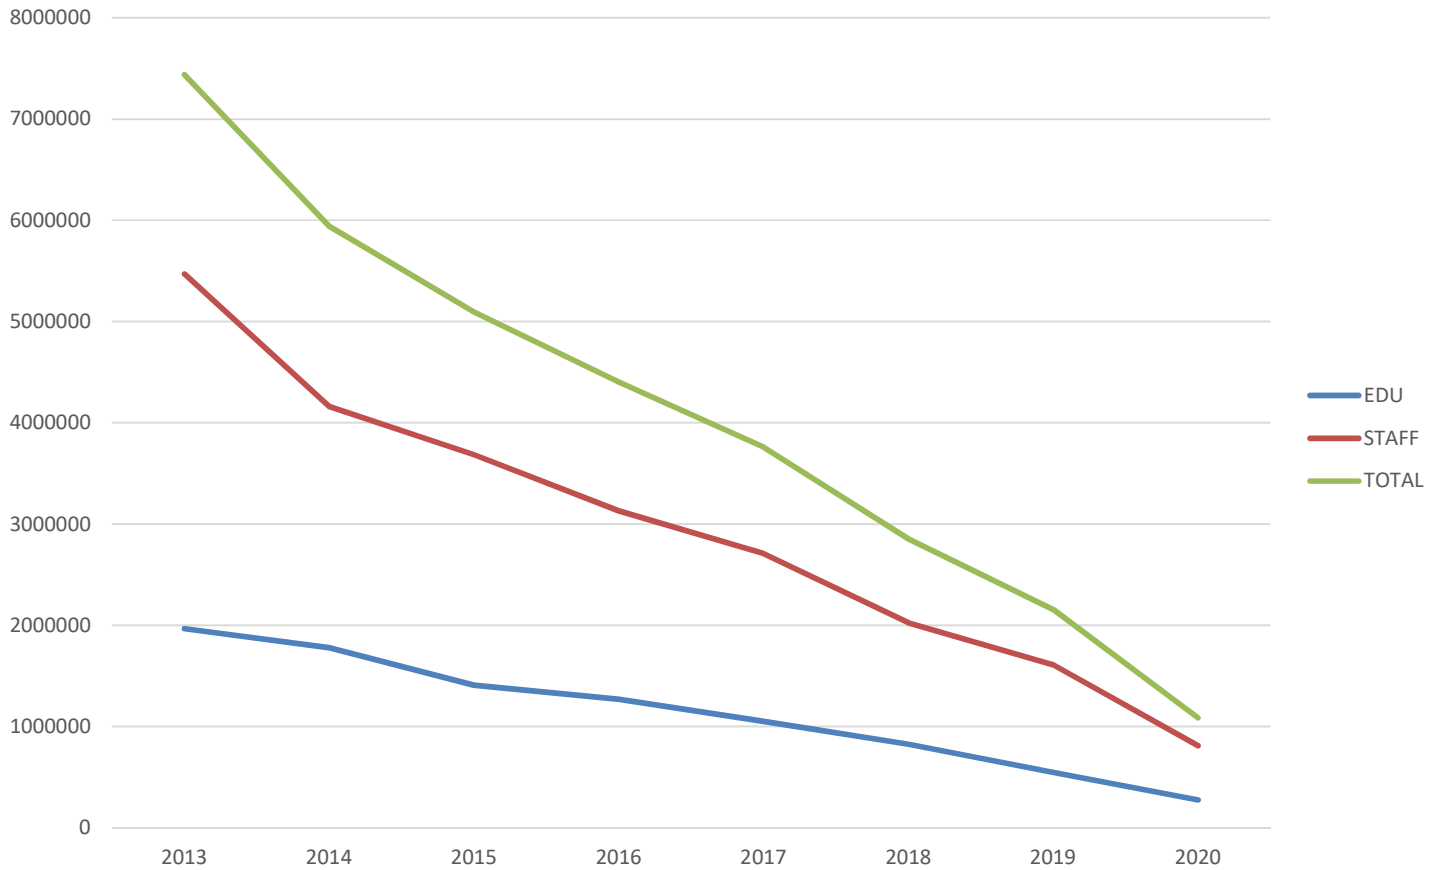

METROPOLIA PRINT STATISTICS 2011 - 2020

Usage statistics