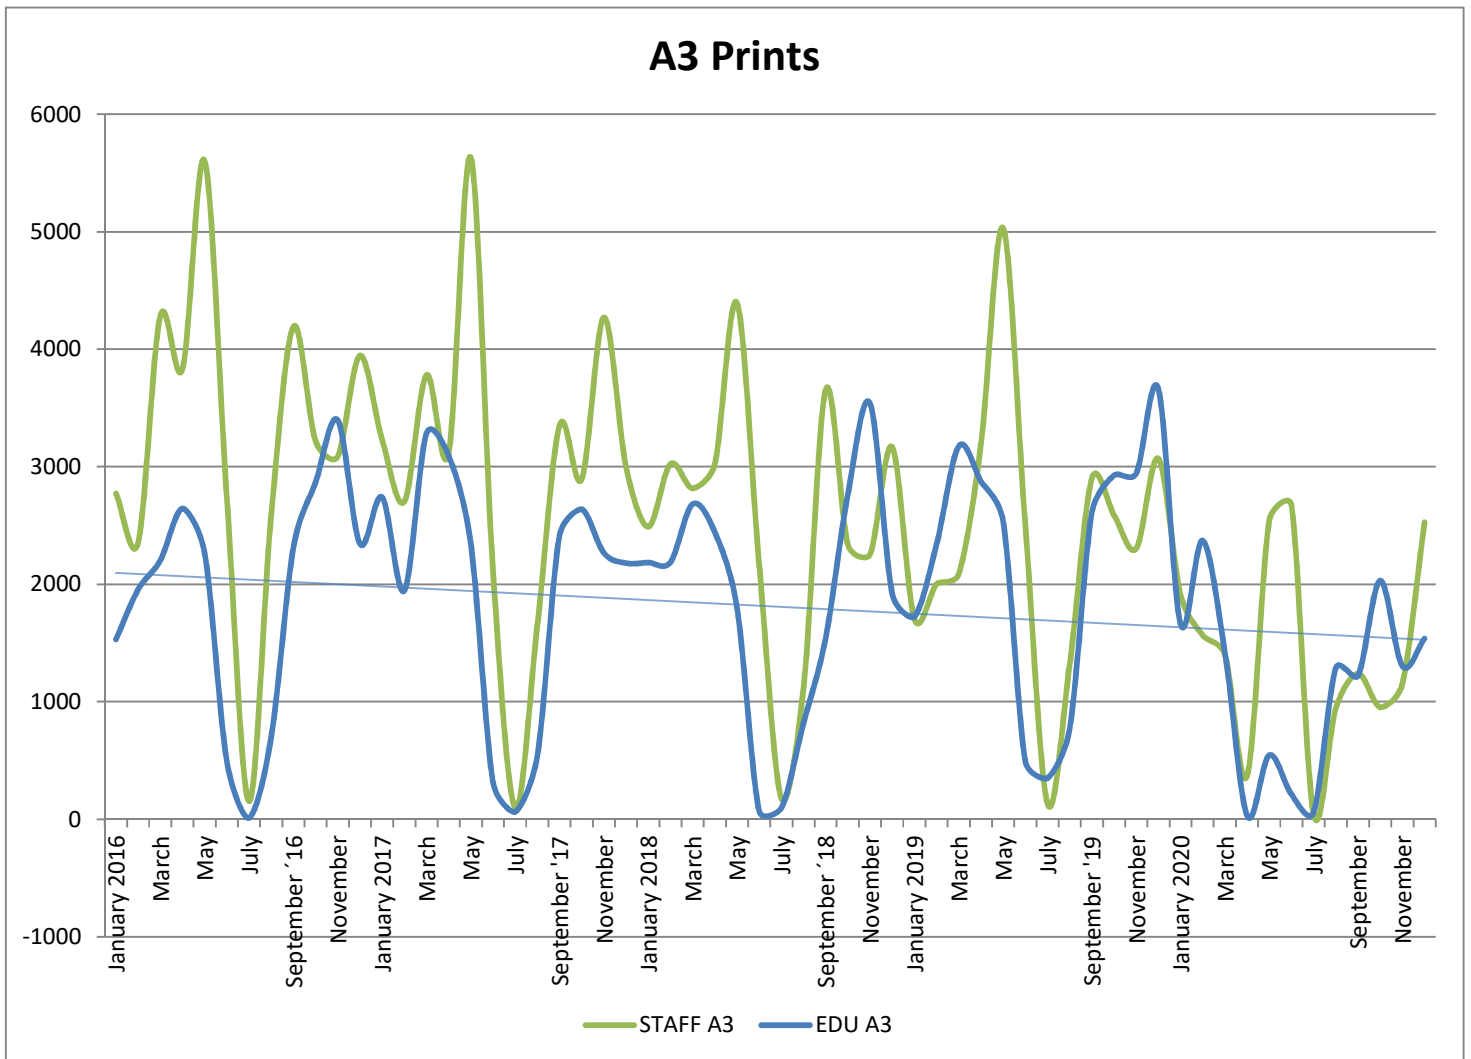

METROPOLIA PRINT STATISTICS 2011 - 2020

Prints Total (MFD & Network Printers)

Number of Network Printers

METROPOLIA PRINT STATISTICS 2011 - 2020

MultiFunction Devices (MFD)

METROPOLIA PRINT STATISTICS 2011 - 2020

METROPOLIA PRINT STATISTICS 2011 - 2020

NETWORK PRINTERS

Network Prints by User Group

Network Printers by User Type

METROPOLIA PRINT STATISTICS 2011 - 2020

PAPERCUT-STATISTICS

Number of Monthly Users (MFD)

Duplex- & Greyscale (MFD)

METROPOLIA PRINT STATISTICS 2011 - 2020

Usage statistics

Grayscale (BW) and Duplex printing