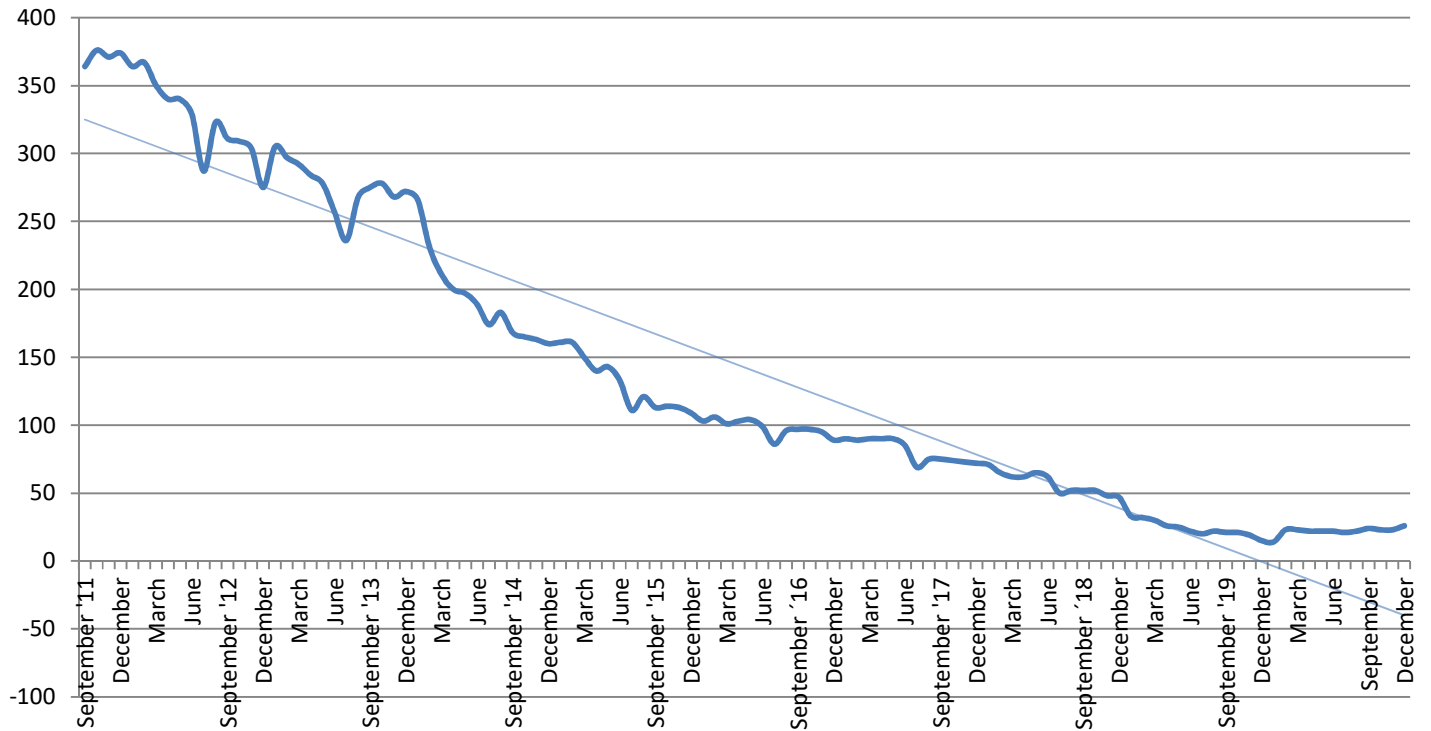

METROPOLIA PRINT STATISTICS 2011 - 2020

Prints Total (MFD & Network Printers)

Number of Network Printers

METROPOLIA PRINT STATISTICS 2011 - 2020

MultiFunction Devices (MFD)

METROPOLIA PRINT STATISTICS 2011 - 2020

METROPOLIA PRINT STATISTICS 2011 - 2020

NETWORK PRINTERS

Network Prints by User Group

Network Printers by User Type

METROPOLIA PRINT STATISTICS 2011 - 2020

PAPERCUT-STATISTICS

Number of Monthly Users (MFD)

Duplex- & Greyscale (MFD)