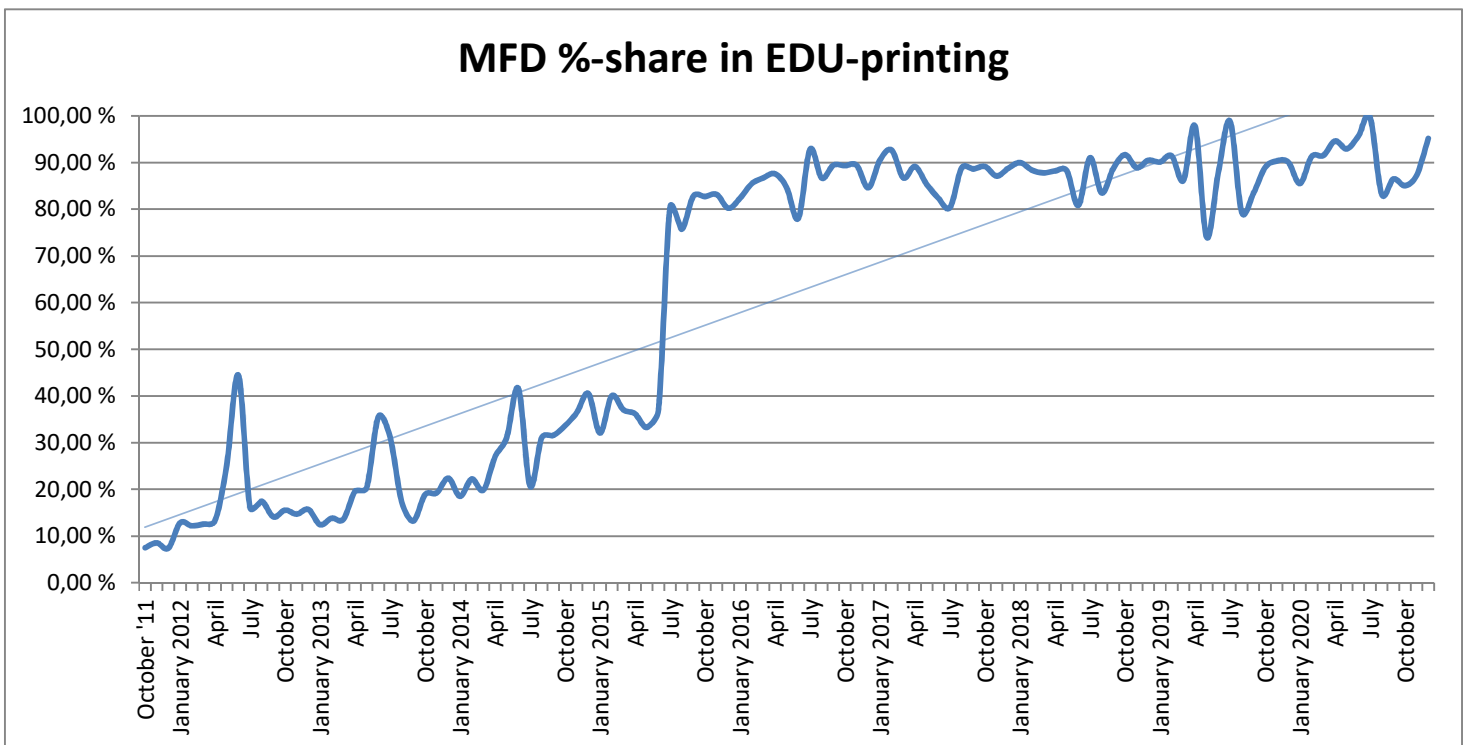

METROPOLIA PRINT STATISTICS 2011 - 2020

Prints Total (MFD & Network Printers)

Number of Network Printers

METROPOLIA PRINT STATISTICS 2011 - 2020

MultiFunction Devices (MFD)

METROPOLIA PRINT STATISTICS 2011 - 2020

METROPOLIA PRINT STATISTICS 2011 - 2020

NETWORK PRINTERS

Network Prints by User Group

Network Printers by User Type

METROPOLIA PRINT STATISTICS 2011 - 2020

PAPERCUT-STATISTICS

Number of Monthly Users (MFD)

Duplex- & Greyscale (MFD)