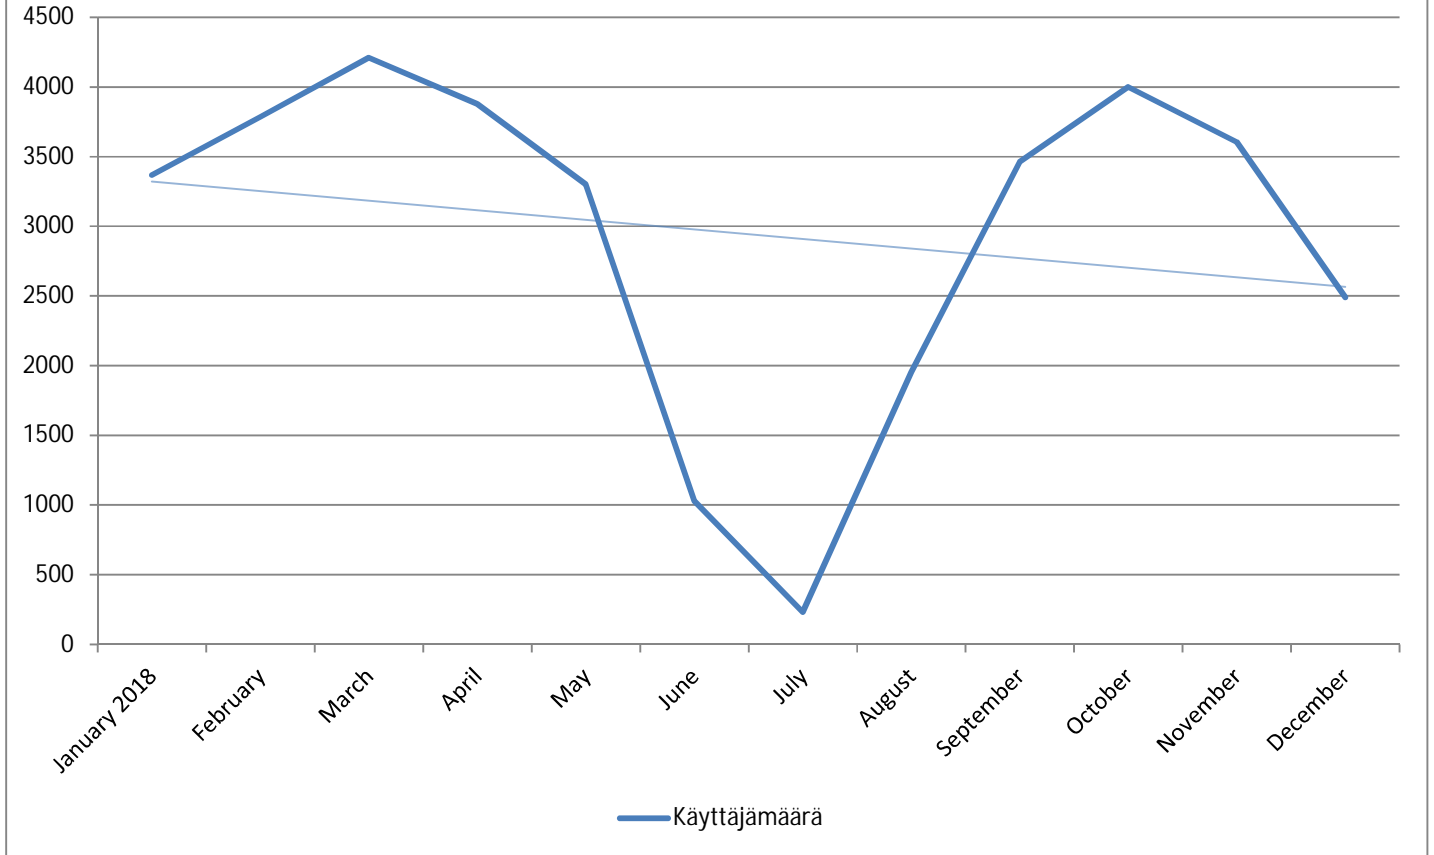

METROPOLIA PRINT STATISTICS
PAST 12 MONTHS

NETWORK PRINTERS

Network Prints by User Group

Network Printers by User Type

METROPOLIA PRINT STATISTICS
PAST 12 MONTHS

PAPERCUT-STATISTICS

Number of Monthly Users
(MFD)