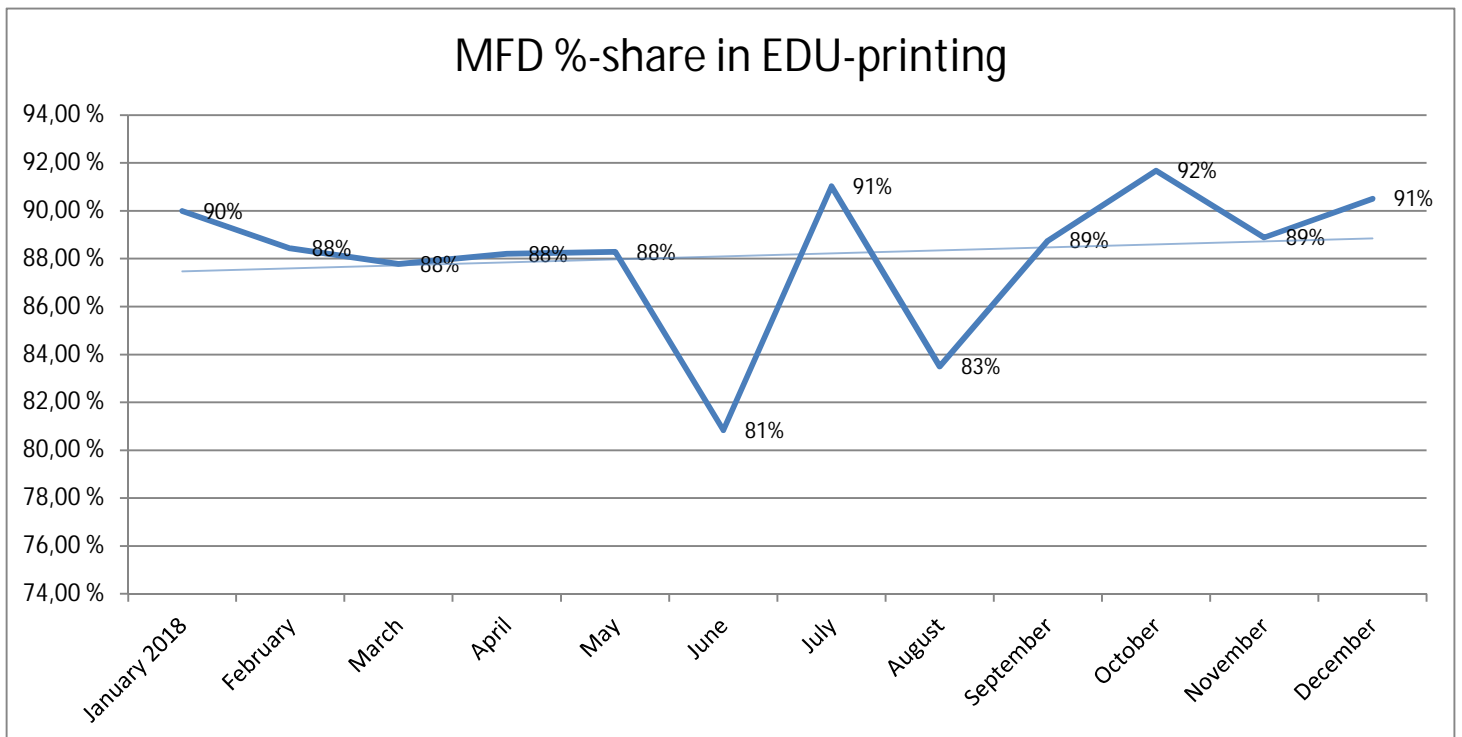

METROPOLIA PRINT STATISTICS
PAST 12 MONTHS

Prints Total
(MFD & Network Printers)

Number of Network Printers

METROPOLIA PRINT STATISTICS
PAST 12 MONTHS

MultiFunction Devices (MFD)

METROPOLIA PRINT STATISTICS
PAST 12 MONTHS

METROPOLIA PRINT STATISTICS
PAST 12 MONTHS

NETWORK PRINTERS

Network Prints by User Group

Network Printers by User Type

METROPOLIA PRINT STATISTICS
PAST 12 MONTHS

PAPERCUT-STATISTICS

Number of Monthly Users
(MFD)