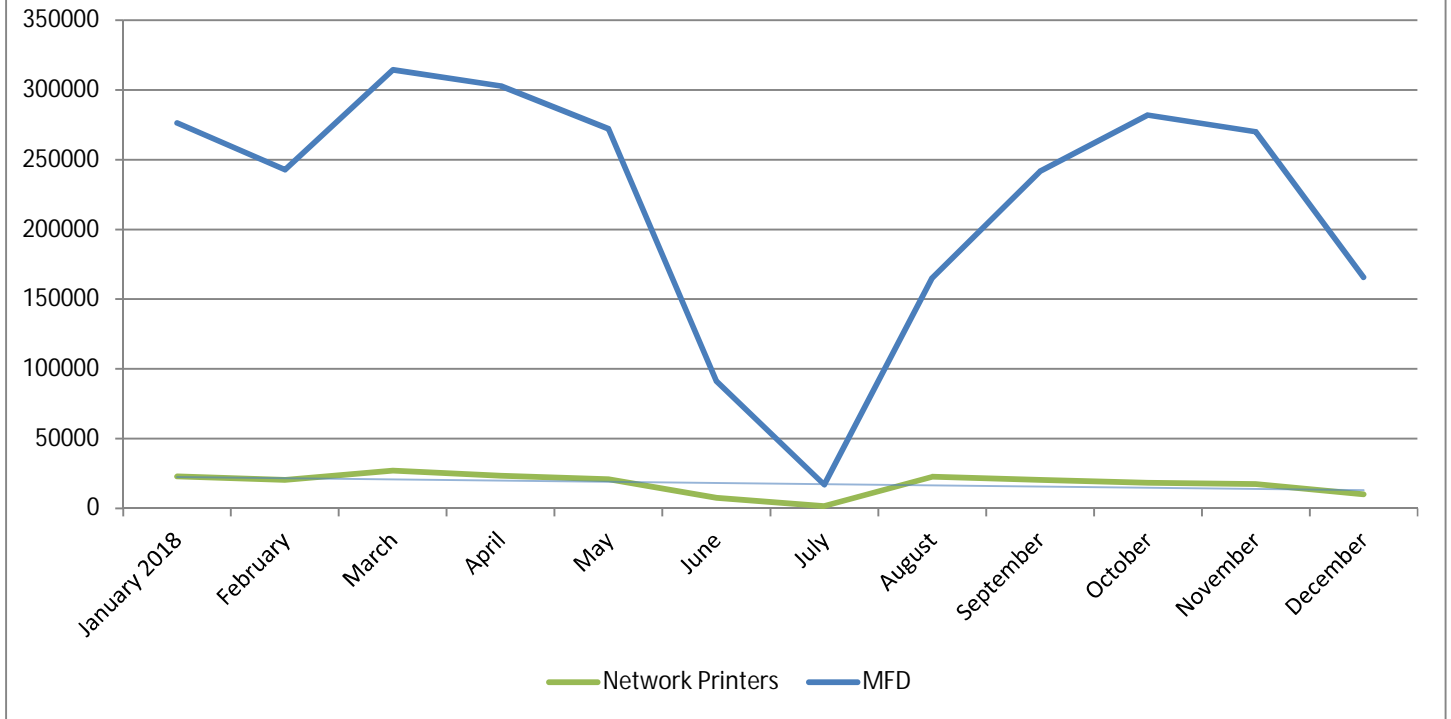

METROPOLIA PRINT STATISTICS
PAST 12 MONTHS

Prints Total
(MFD & Network Printers)

Number of Network Printers

METROPOLIA PRINT STATISTICS
PAST 12 MONTHS

MultiFunction Devices (MFD)

METROPOLIA PRINT STATISTICS
PAST 12 MONTHS

METROPOLIA PRINT STATISTICS
PAST 12 MONTHS

NETWORK PRINTERS

Network Prints by User Group

Network Printers by User Type

METROPOLIA PRINT STATISTICS
PAST 12 MONTHS

PAPERCUT-STATISTICS

Number of Monthly Users
(MFD)