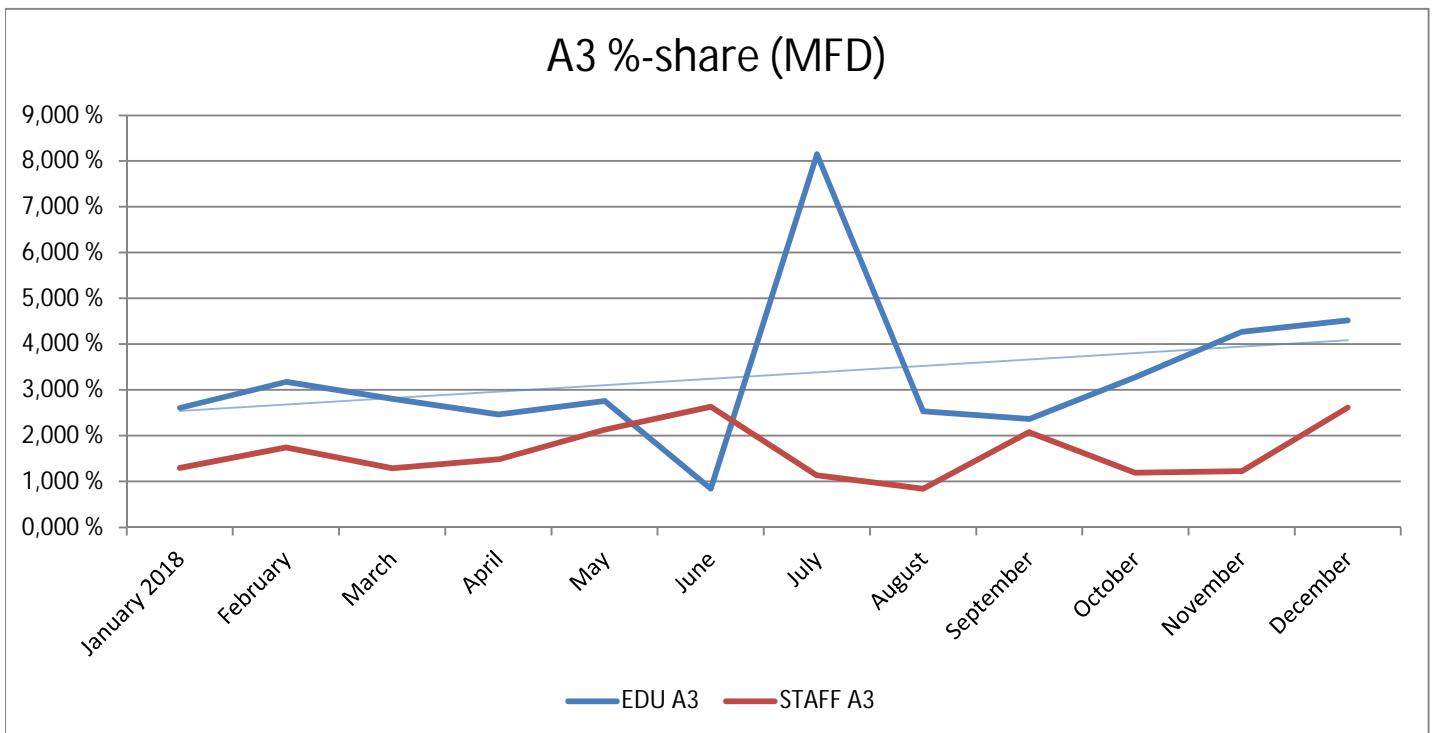

METROPOLIA PRINT STATISTICS
PAST 12 MONTHS

Prints Total
(MFD & Network Printers)

Number of Network Printers

METROPOLIA PRINT STATISTICS
PAST 12 MONTHS

MultiFunction Devices (MFD)

METROPOLIA PRINT STATISTICS
PAST 12 MONTHS

METROPOLIA PRINT STATISTICS
PAST 12 MONTHS

NETWORK PRINTERS

Network Prints by User Group

Network Printers by User Type

METROPOLIA PRINT STATISTICS
PAST 12 MONTHS

PAPERCUT-STATISTICS

Number of Monthly Users
(MFD)