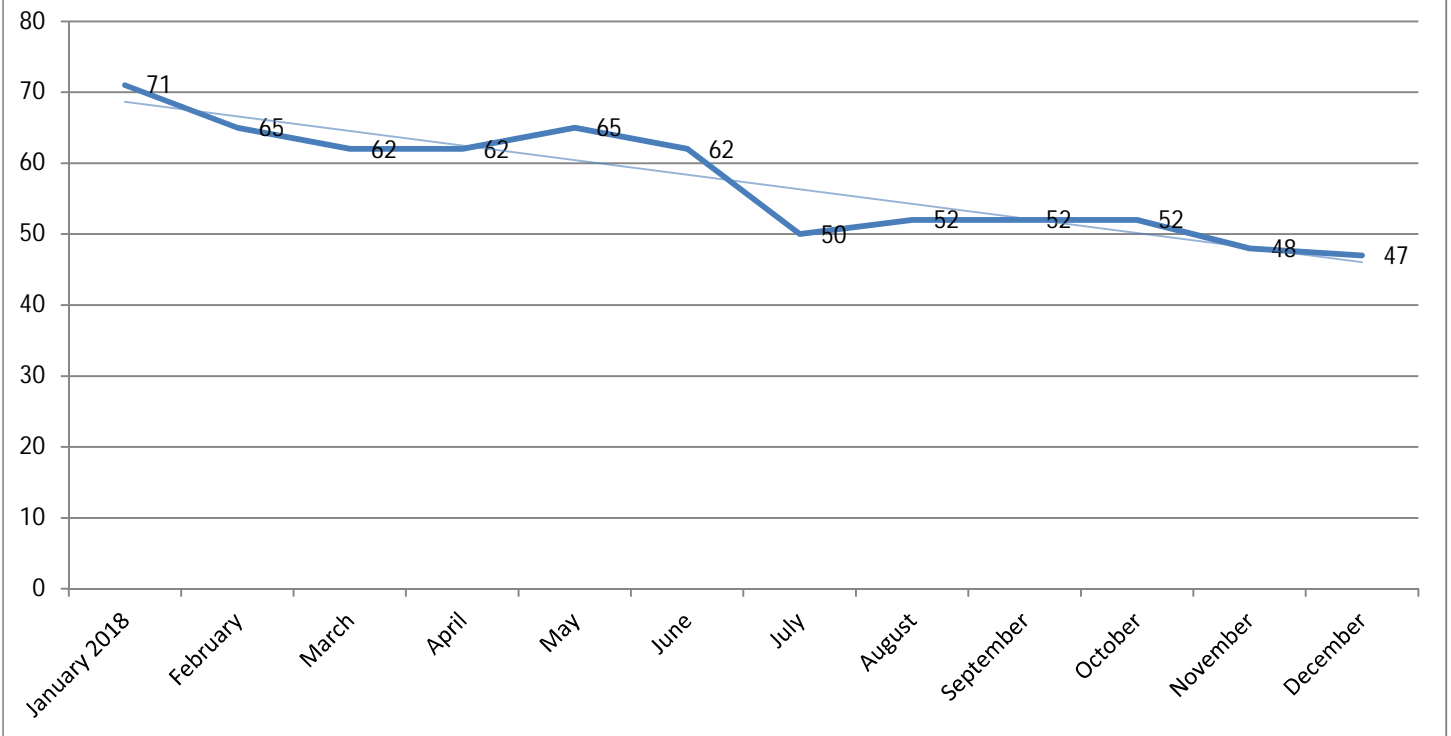

METROPOLIA PRINT STATISTICS
PAST 12 MONTHS

Prints Total
(MFD & Network Printers)

Number of Network Printers

METROPOLIA PRINT STATISTICS
PAST 12 MONTHS

MultiFunction Devices (MFD)

METROPOLIA PRINT STATISTICS
PAST 12 MONTHS

METROPOLIA PRINT STATISTICS
PAST 12 MONTHS

NETWORK PRINTERS

Network Prints by User Group

Network Printers by User Type

METROPOLIA PRINT STATISTICS
PAST 12 MONTHS

PAPERCUT-STATISTICS

Number of Monthly Users
(MFD)