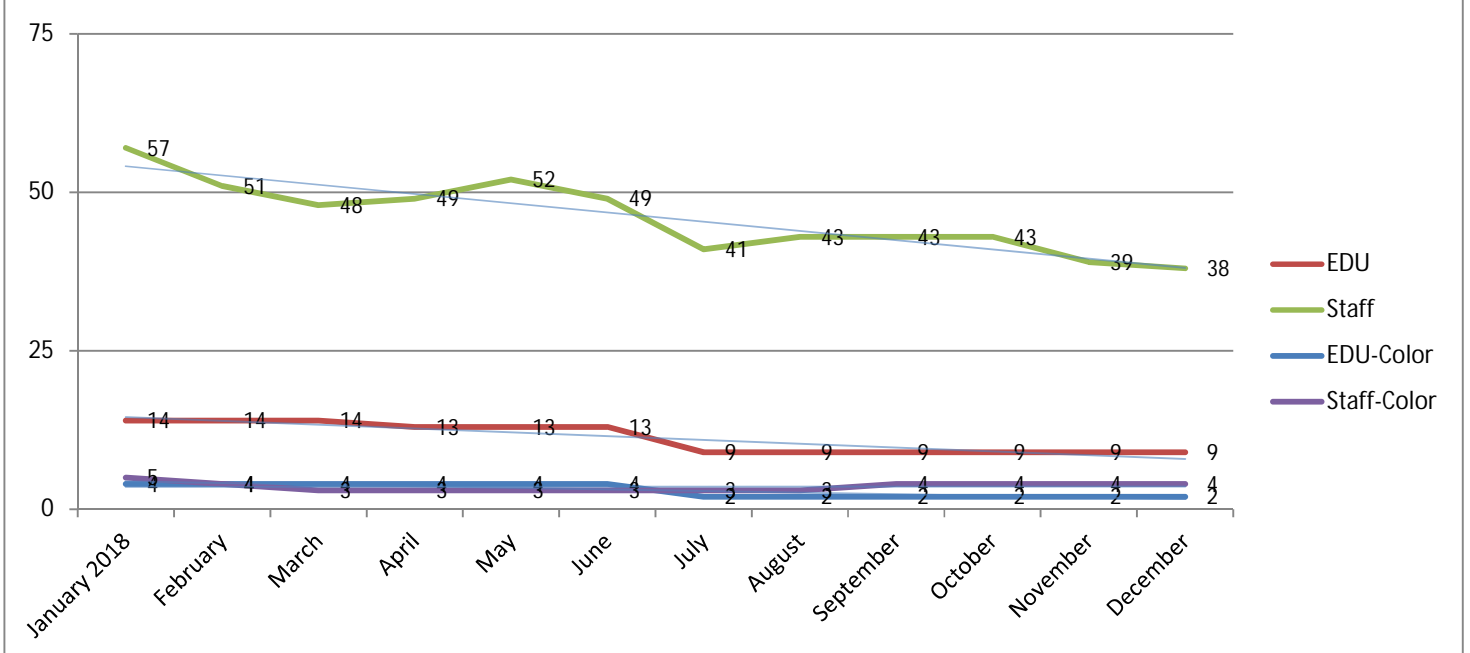

METROPOLIA PRINT STATISTICS
PAST 12 MONTHS

Prints Total
(MFD & Network Printers)

Number of Network Printers

METROPOLIA PRINT STATISTICS
PAST 12 MONTHS

MultiFunction Devices (MFD)

METROPOLIA PRINT STATISTICS
PAST 12 MONTHS

METROPOLIA PRINT STATISTICS
PAST 12 MONTHS

NETWORK PRINTERS

Network Prints by User Group

Network Printers by User Type

METROPOLIA PRINT STATISTICS
PAST 12 MONTHS

PAPERCUT-STATISTICS

Number of Monthly Users
(MFD)