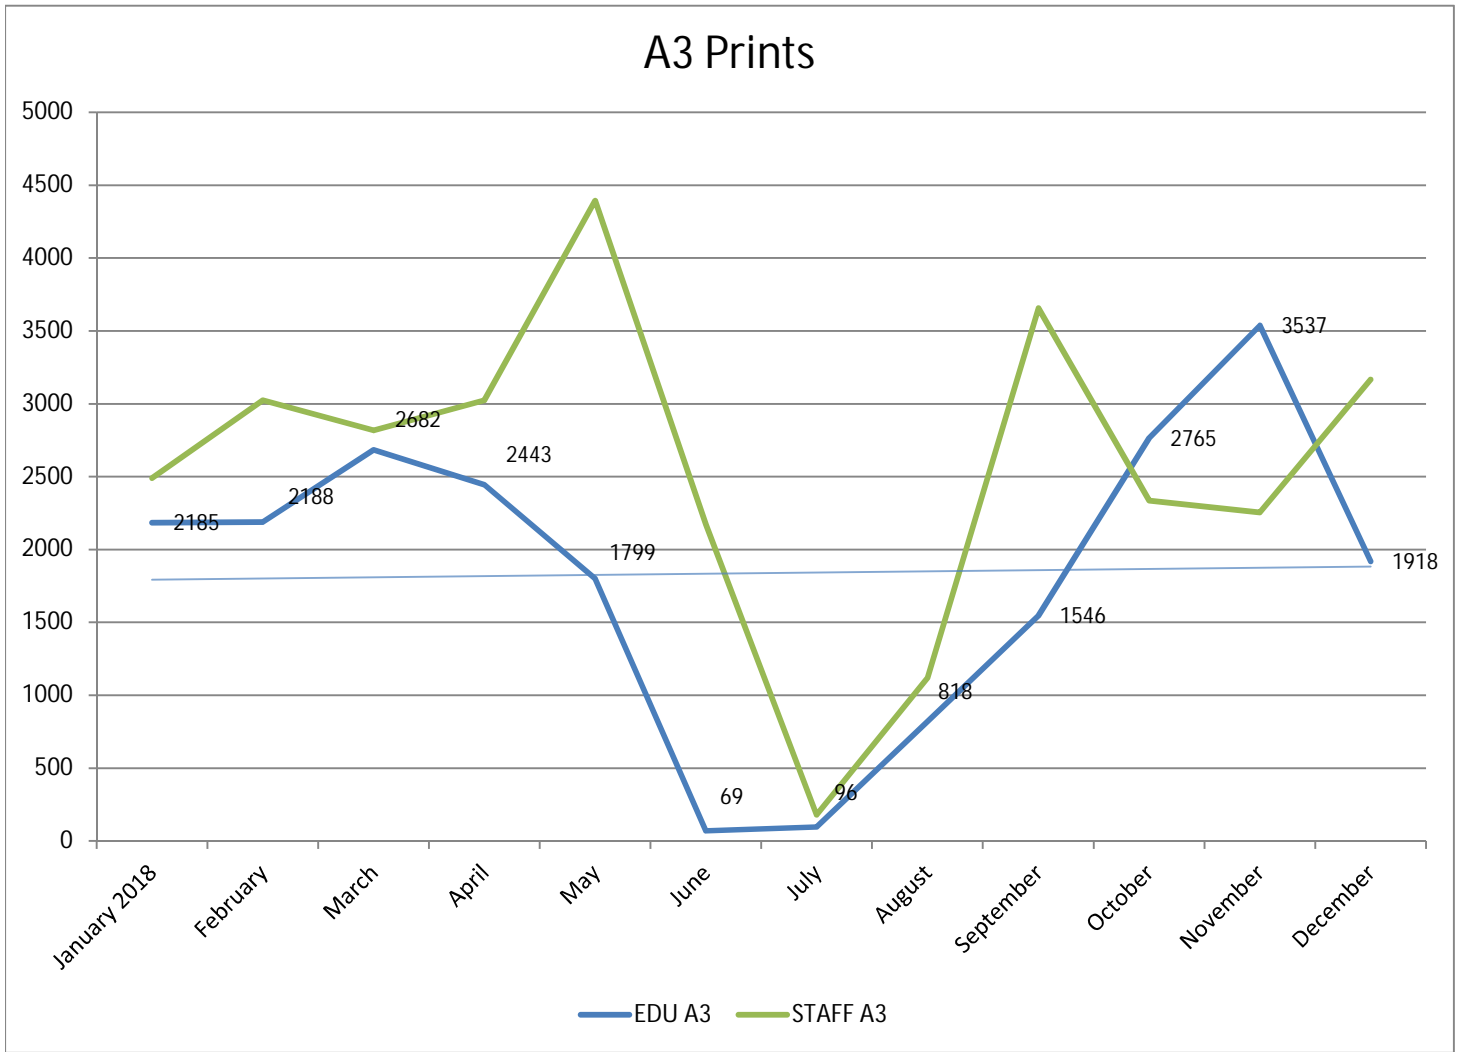

METROPOLIA PRINT STATISTICS
PAST 12 MONTHS

Prints Total
(MFD & Network Printers)

Number of Network Printers

METROPOLIA PRINT STATISTICS
PAST 12 MONTHS

MultiFunction Devices (MFD)

METROPOLIA PRINT STATISTICS
PAST 12 MONTHS

METROPOLIA PRINT STATISTICS
PAST 12 MONTHS

NETWORK PRINTERS

Network Prints by User Group

Network Printers by User Type

METROPOLIA PRINT STATISTICS
PAST 12 MONTHS

PAPERCUT-STATISTICS

Number of Monthly Users
(MFD)