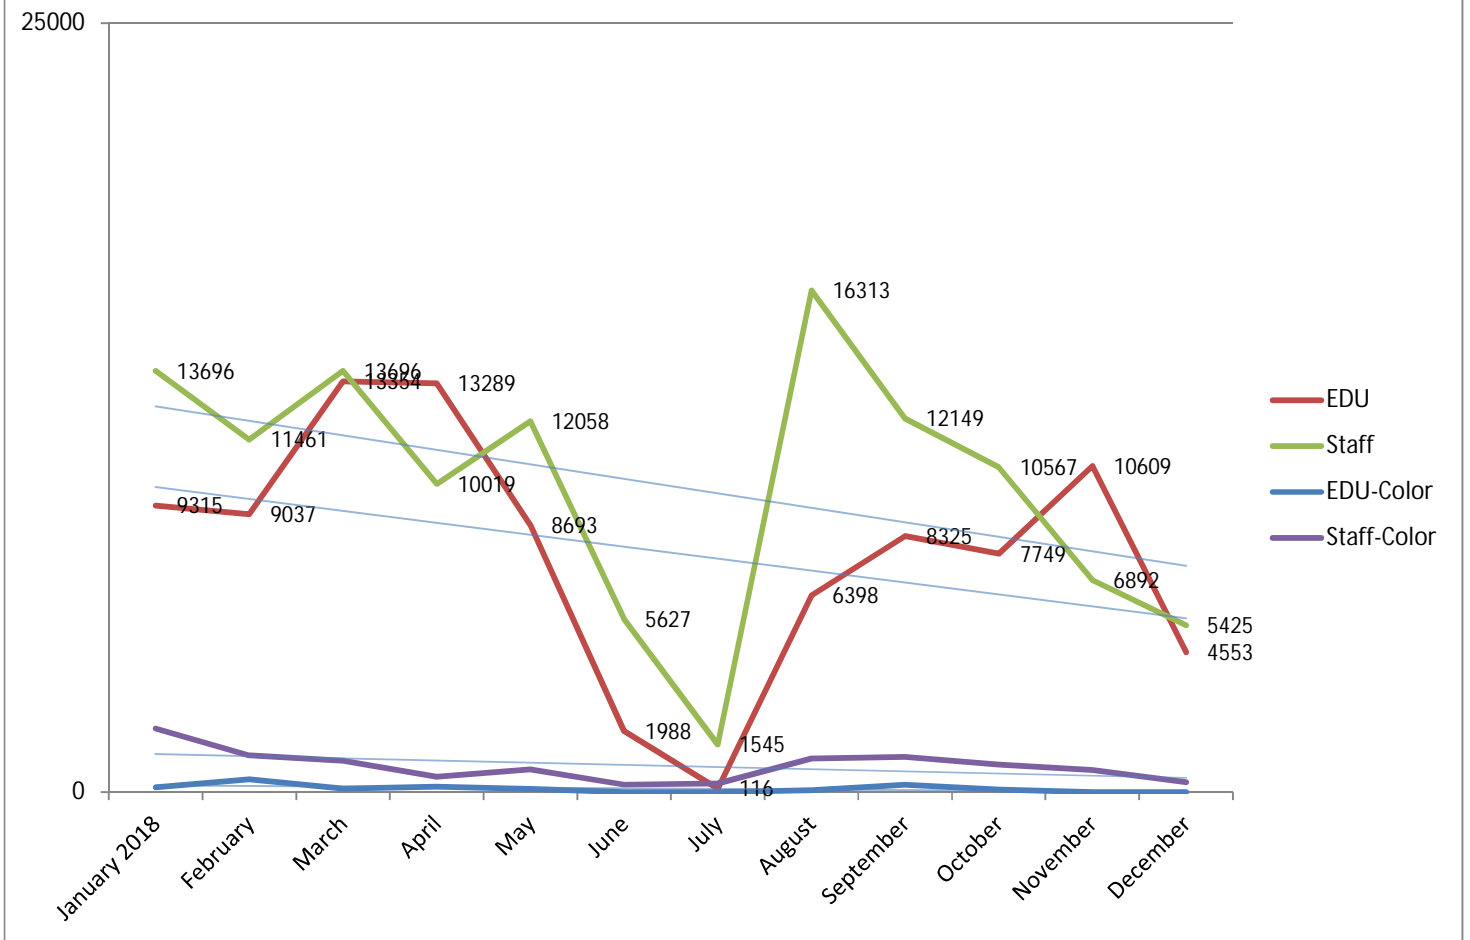

METROPOLIA PRINT STATISTICS
PAST 12 MONTHS

Prints Total
(MFD & Network Printers)

Number of Network Printers

METROPOLIA PRINT STATISTICS
PAST 12 MONTHS

MultiFunction Devices (MFD)

METROPOLIA PRINT STATISTICS
PAST 12 MONTHS

METROPOLIA PRINT STATISTICS
PAST 12 MONTHS

NETWORK PRINTERS

Network Prints by User Group

Network Printers by User Type

METROPOLIA PRINT STATISTICS
PAST 12 MONTHS

PAPERCUT-STATISTICS

Number of Monthly Users
(MFD)