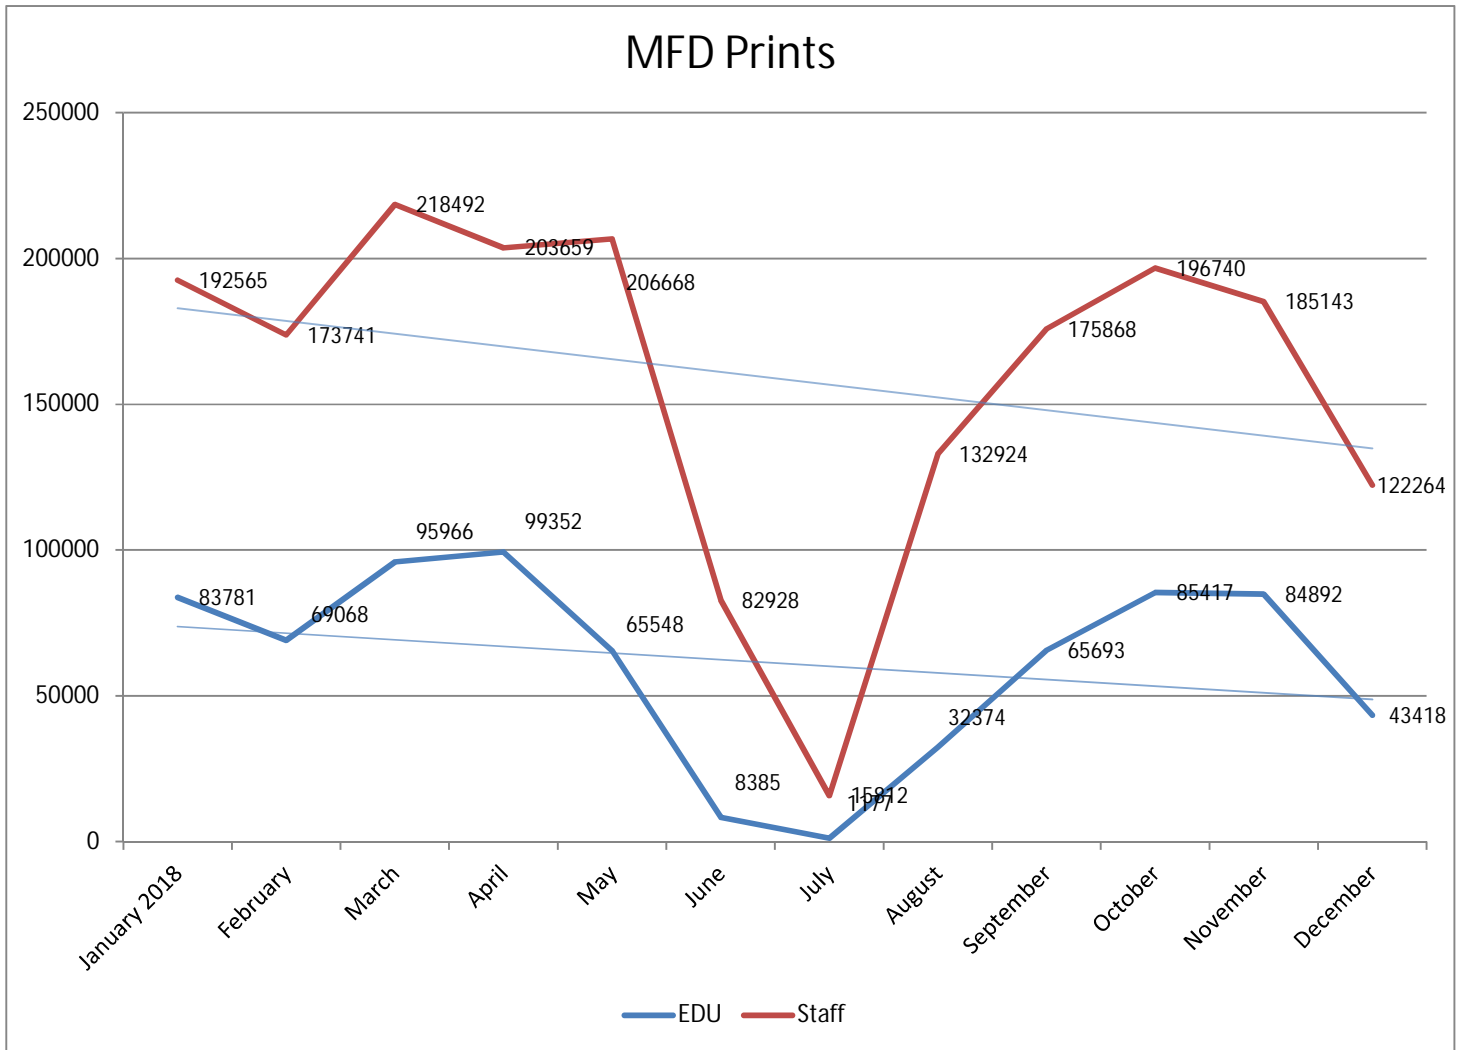

METROPOLIA PRINT STATISTICS
PAST 12 MONTHS

Prints Total
(MFD & Network Printers)

Number of Network Printers

METROPOLIA PRINT STATISTICS
PAST 12 MONTHS

MultiFunction Devices (MFD)

METROPOLIA PRINT STATISTICS
PAST 12 MONTHS

METROPOLIA PRINT STATISTICS
PAST 12 MONTHS

NETWORK PRINTERS

Network Prints by User Group

Network Printers by User Type

METROPOLIA PRINT STATISTICS
PAST 12 MONTHS

PAPERCUT-STATISTICS

Number of Monthly Users
(MFD)

Duplex- & Greyscale
(MFD)