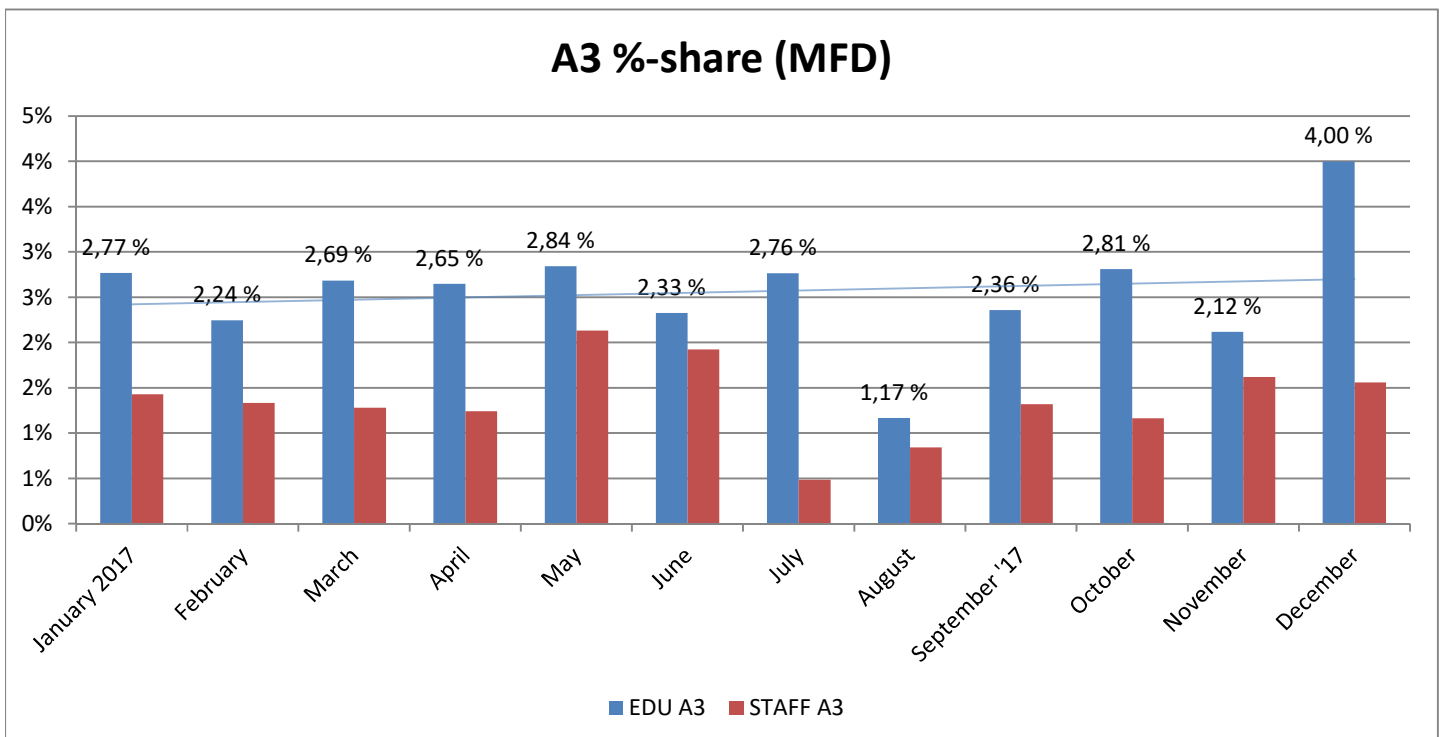

METROPOLIA PRINT STATISTICS PAST 12 MONTHS IN 2017