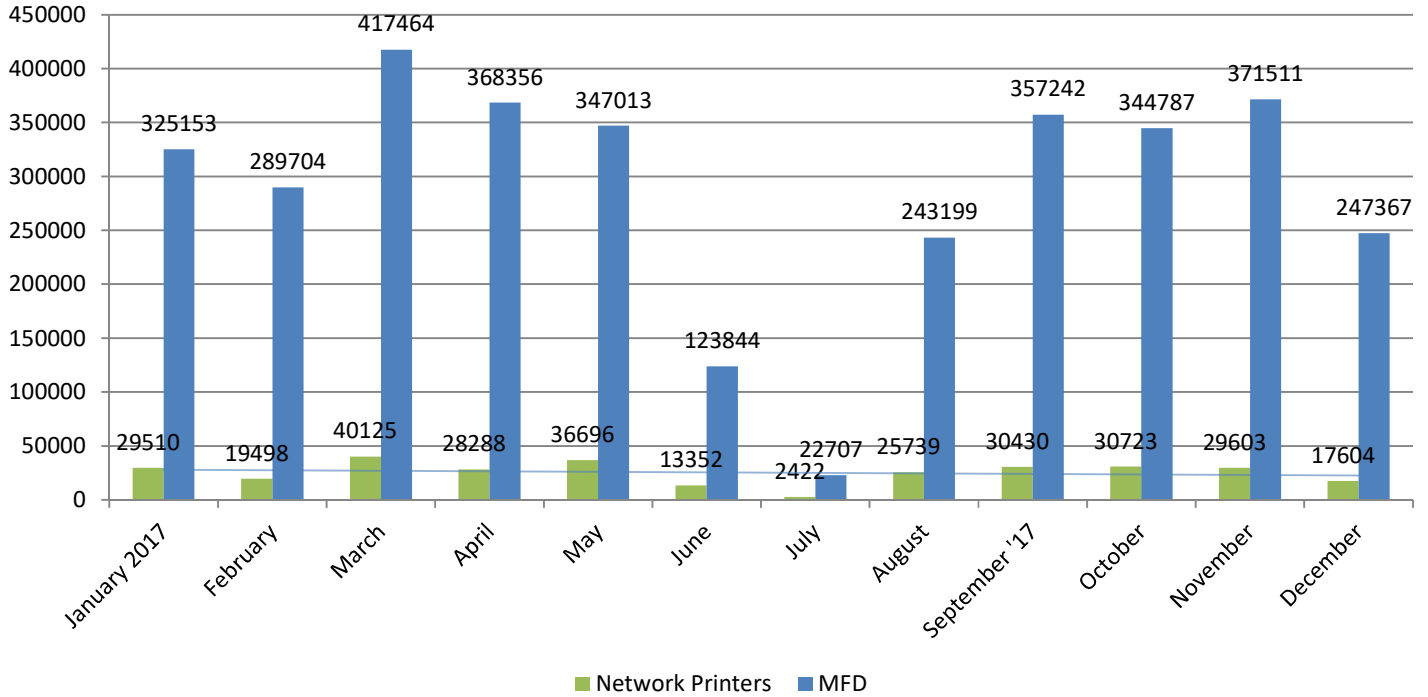

# METROPOLIA PRINT STATISTICS PAST 12 MONTHS IN 2017

## Prints Total (MFD & Network Printers)