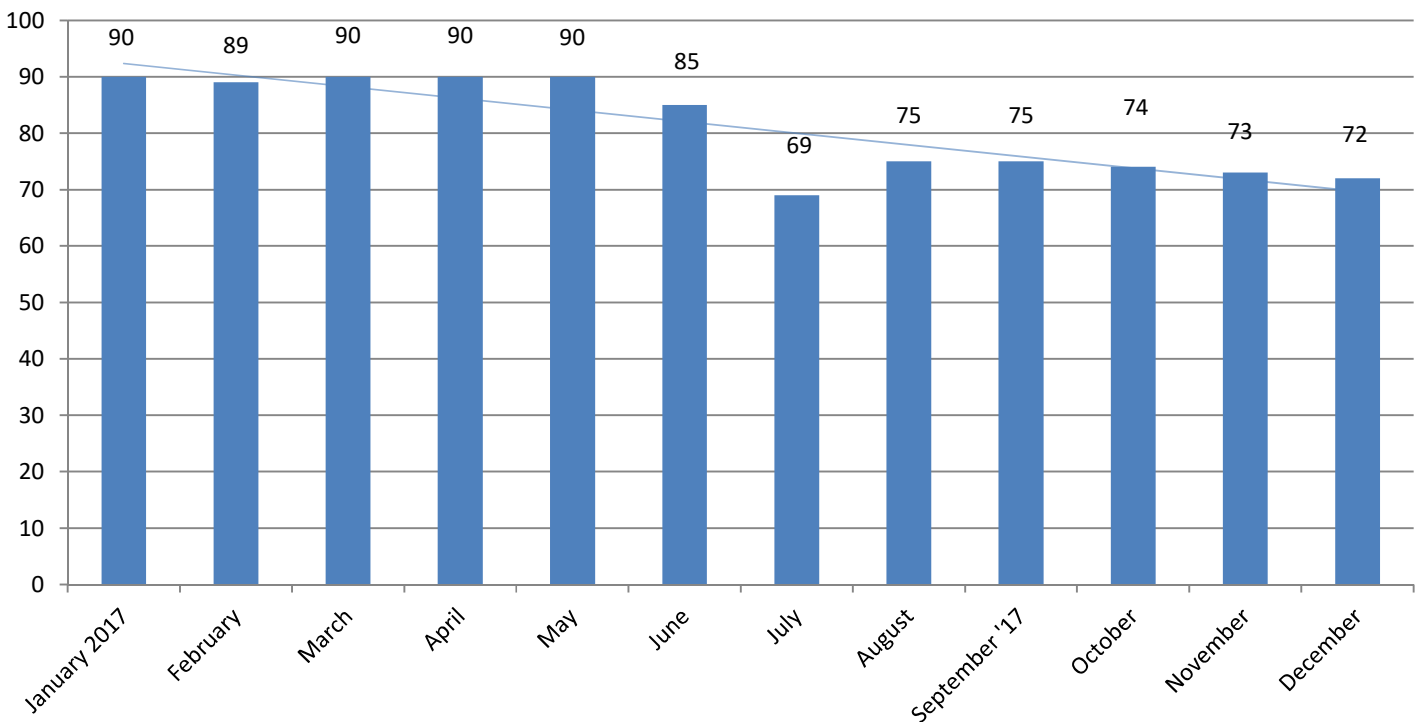

Number of Network Printers