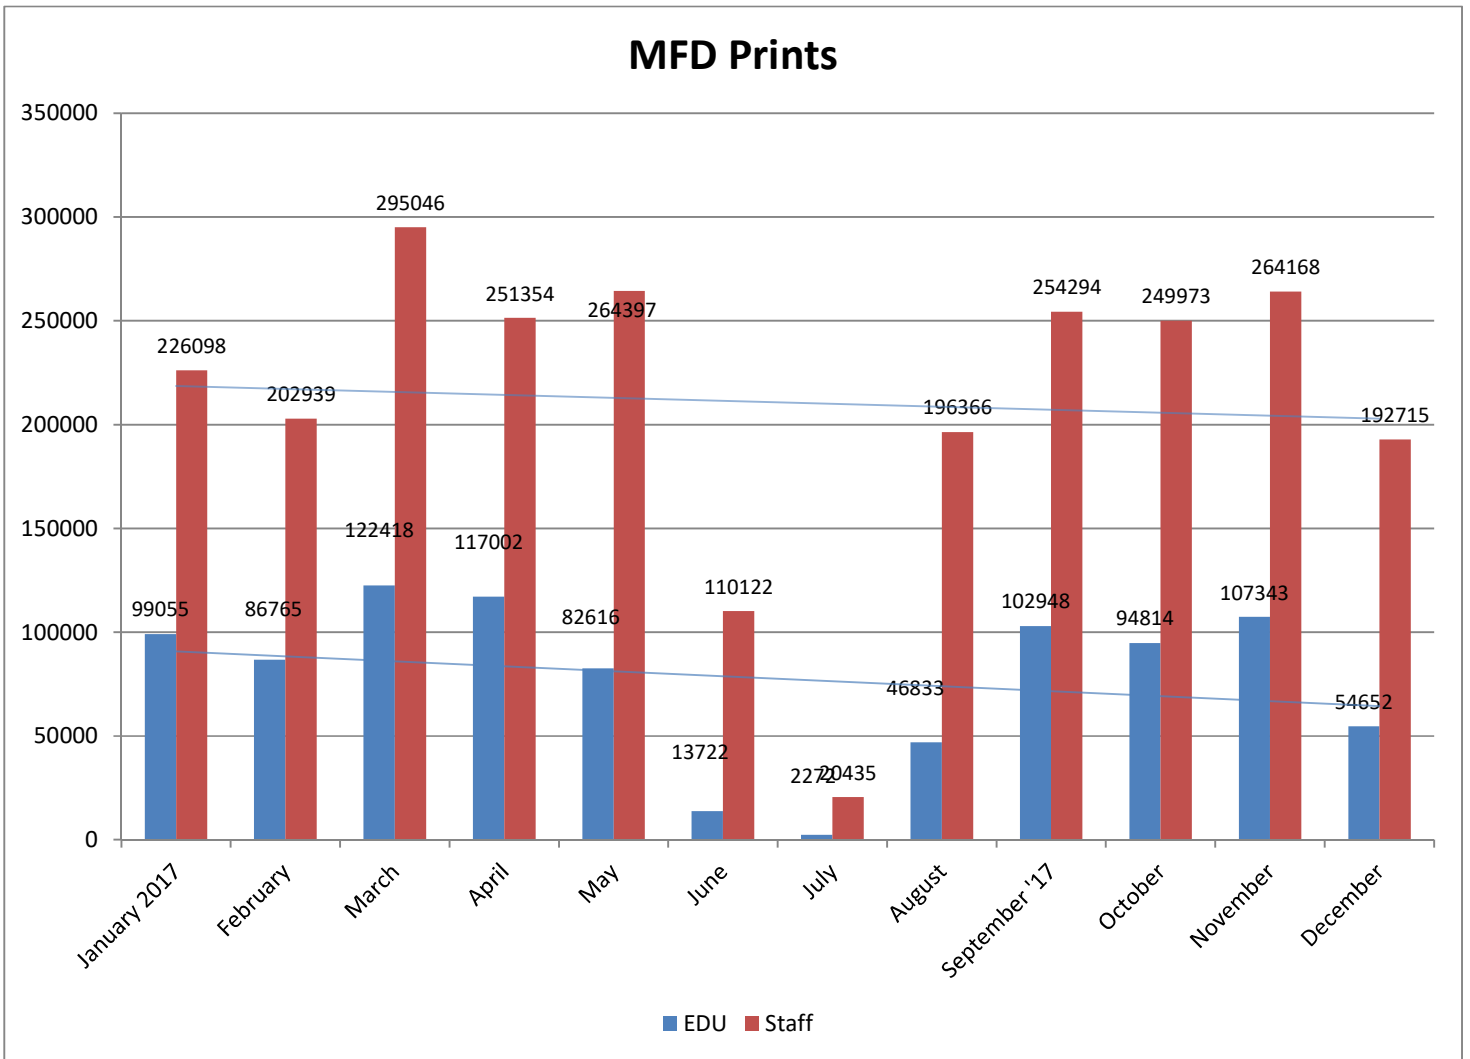

METROPOLIA PRINT STATISTICS PAST 12 MONTHS IN 2017

MultiFunction Devices (MFD)