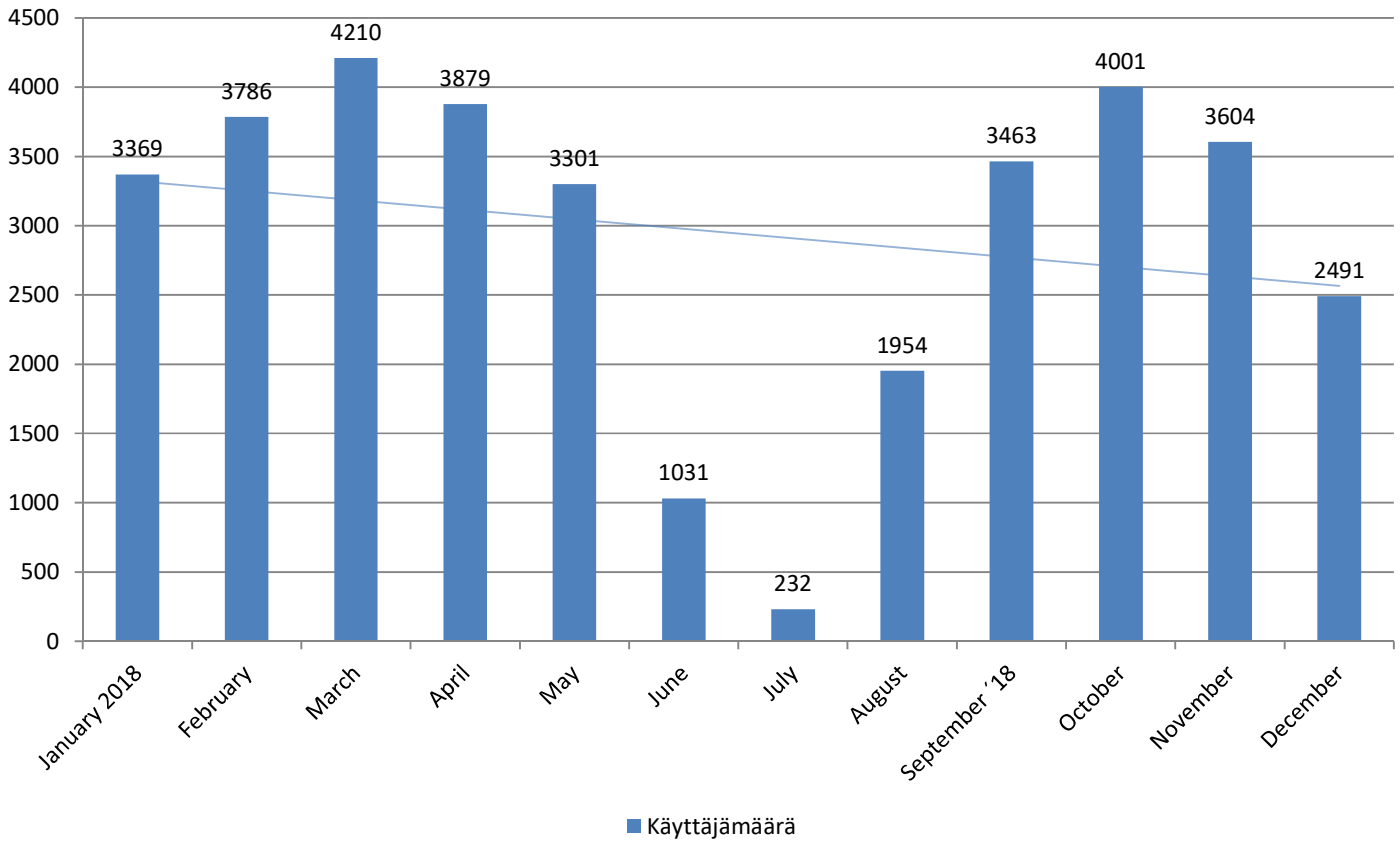

## NETWORK PRINTERS

### Network Prints by User Group

### Network Printers by User Type

**METROPOLIA PRINT STATISTICS  
PAST 12 MONTHS IN 2017**

**PAPERCUT-STATISTICS**

**Number of Monthly Users  
(MFD)**

**Duplex- & Greyscale  
(MFD)**