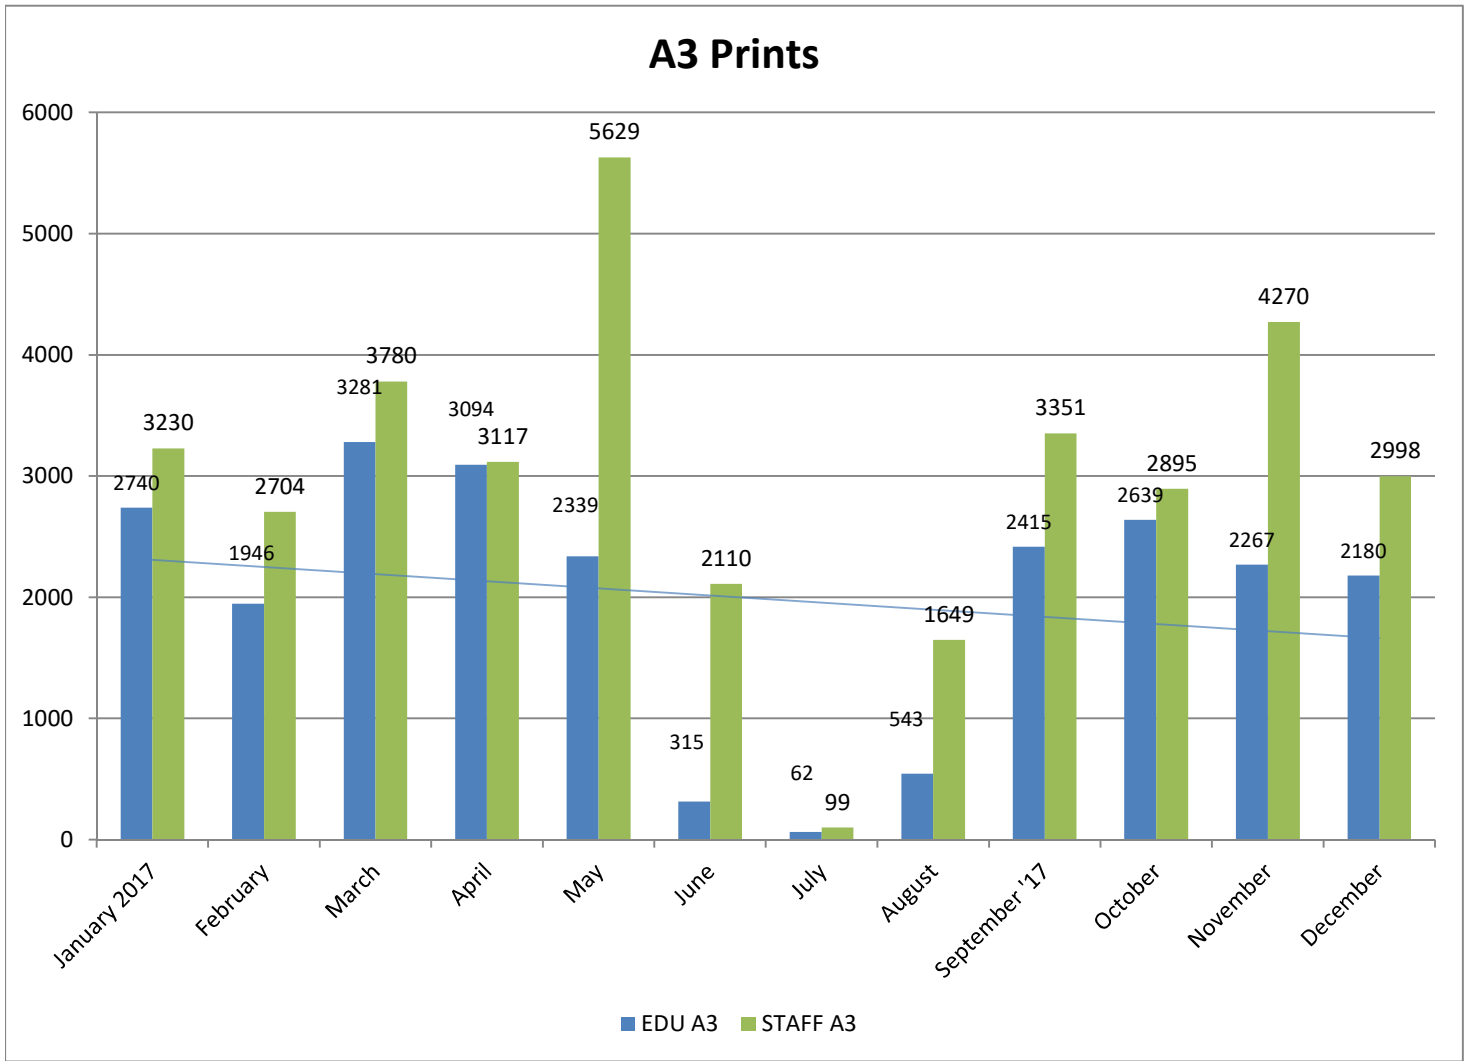

METROPOLIA PRINT STATISTICS PAST 12 MONTHS IN 2017