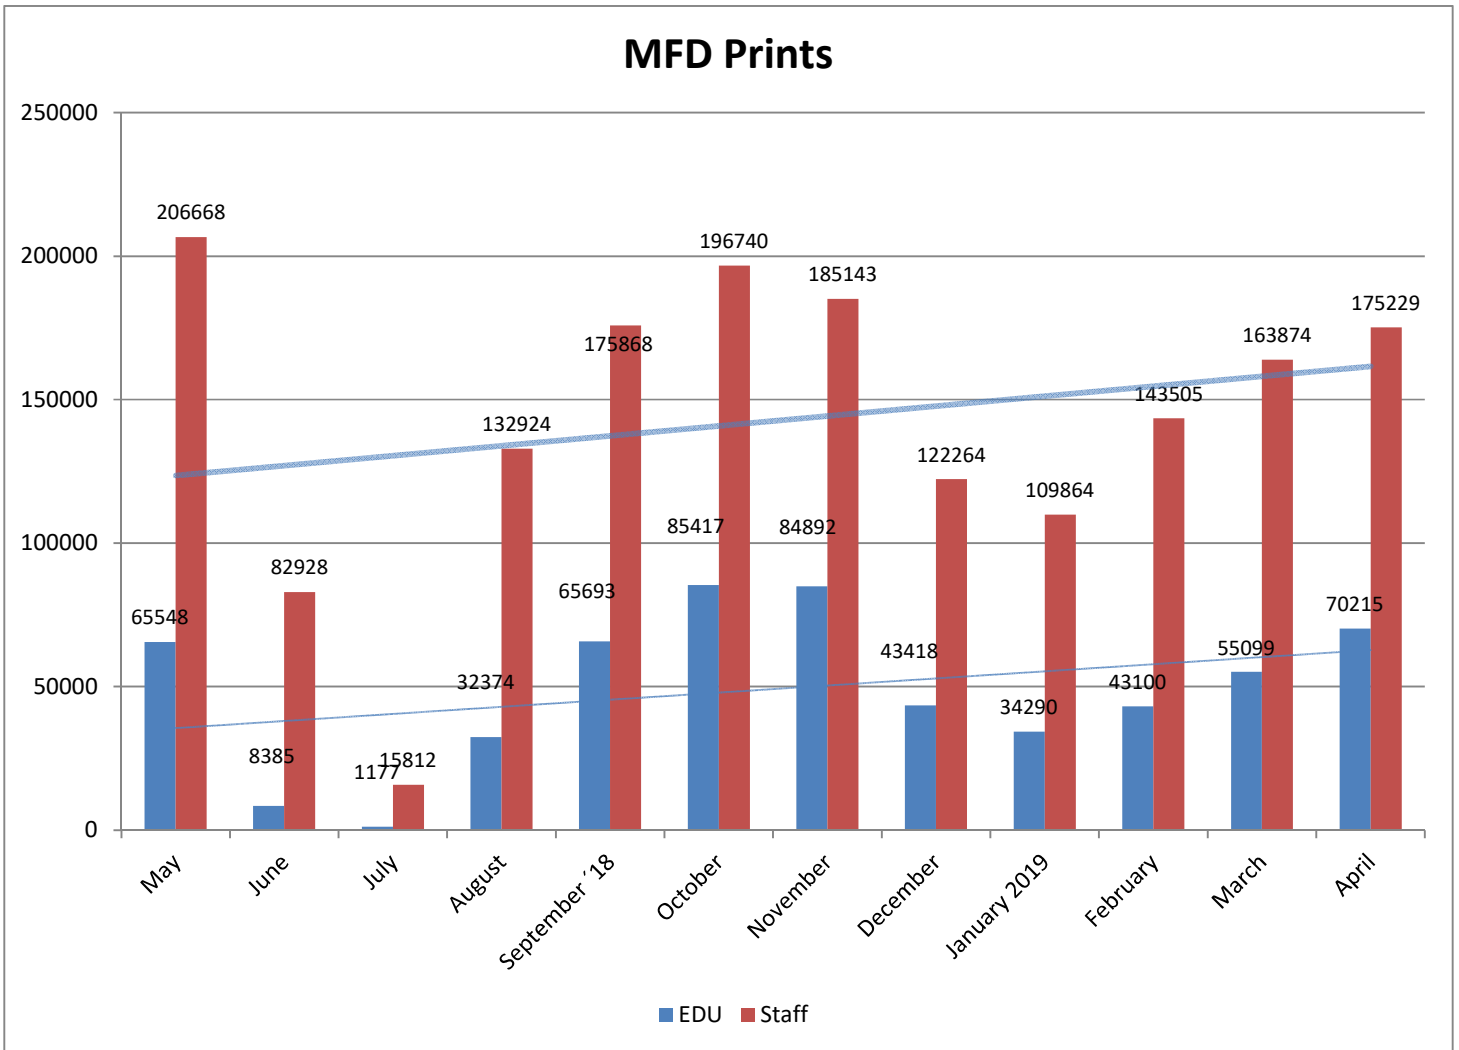

METROPOLIA PRINT STATISTICS PAST 12 MONTHS

MultiFunction Devices (MFD)