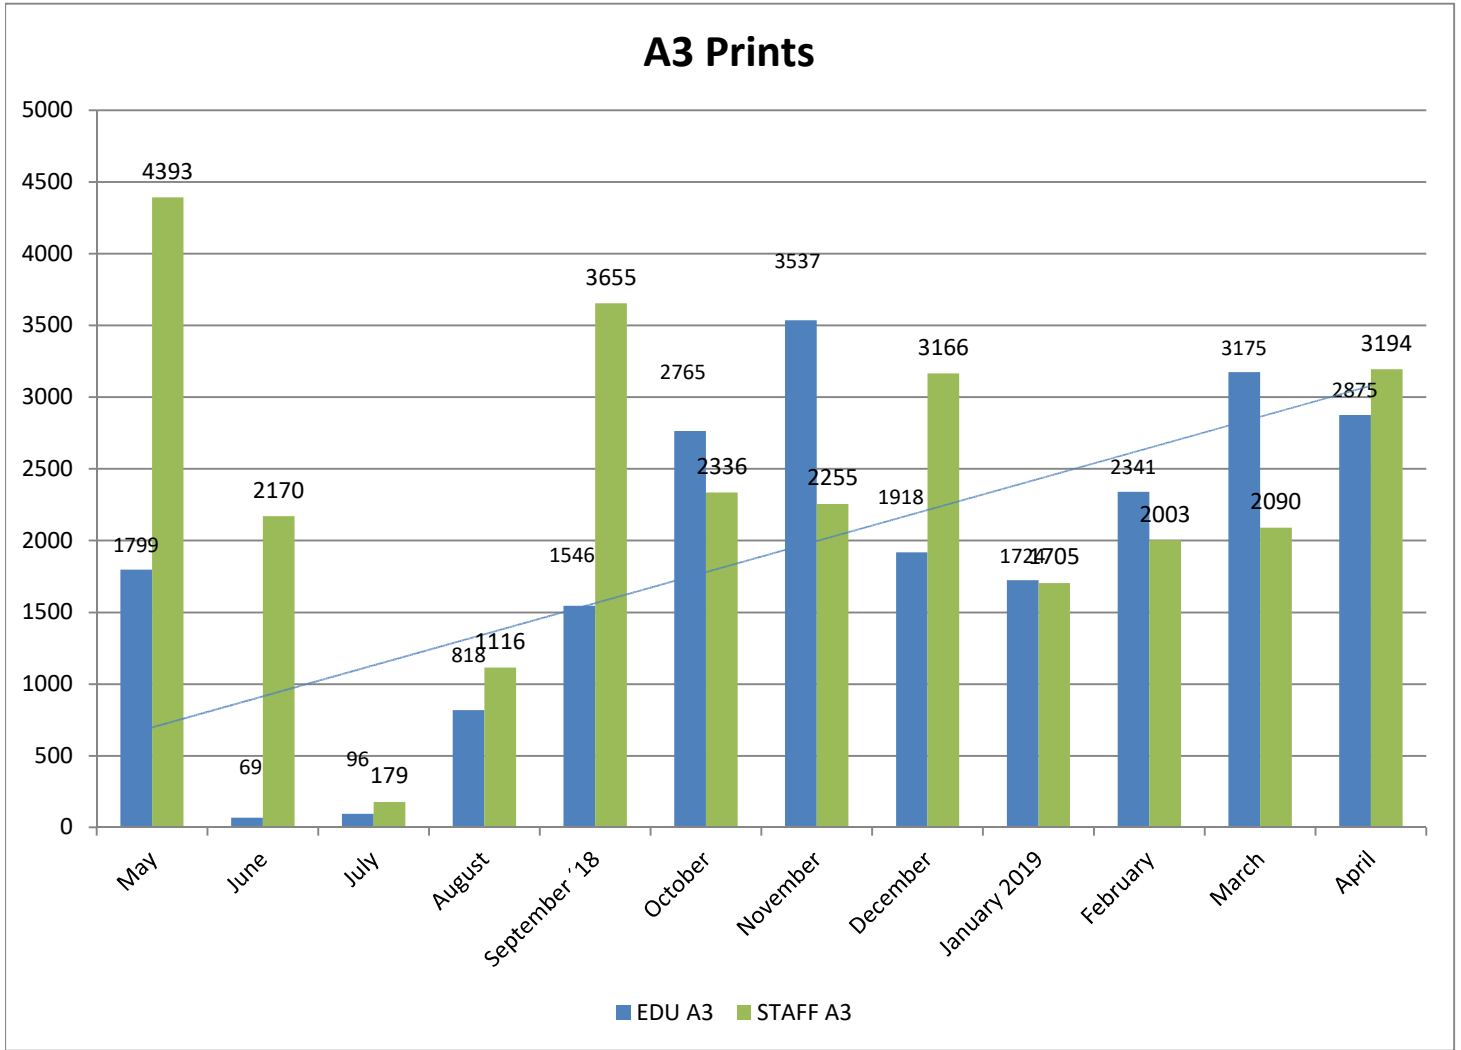

METROPOLIA PRINT STATISTICS PAST 12 MONTHS