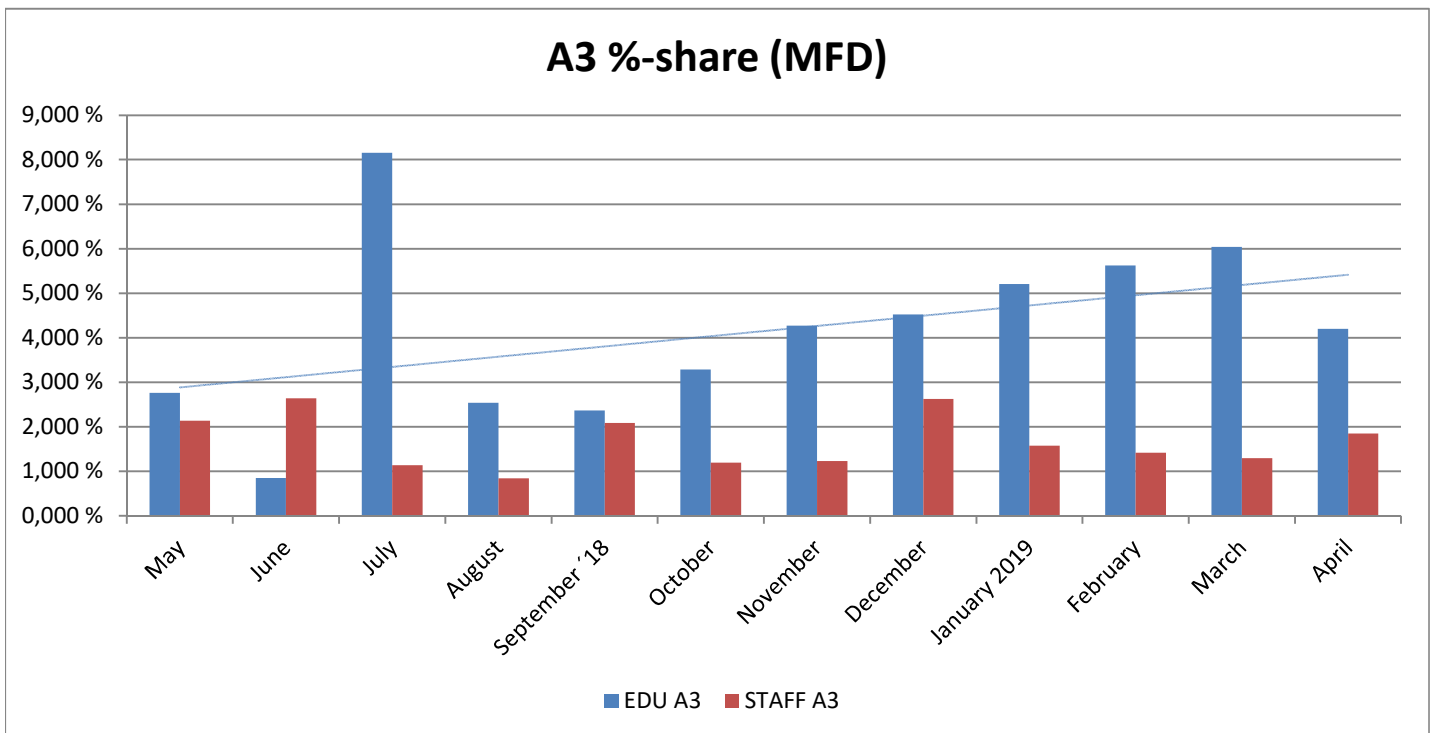

METROPOLIA PRINT STATISTICS PAST 12 MONTHS