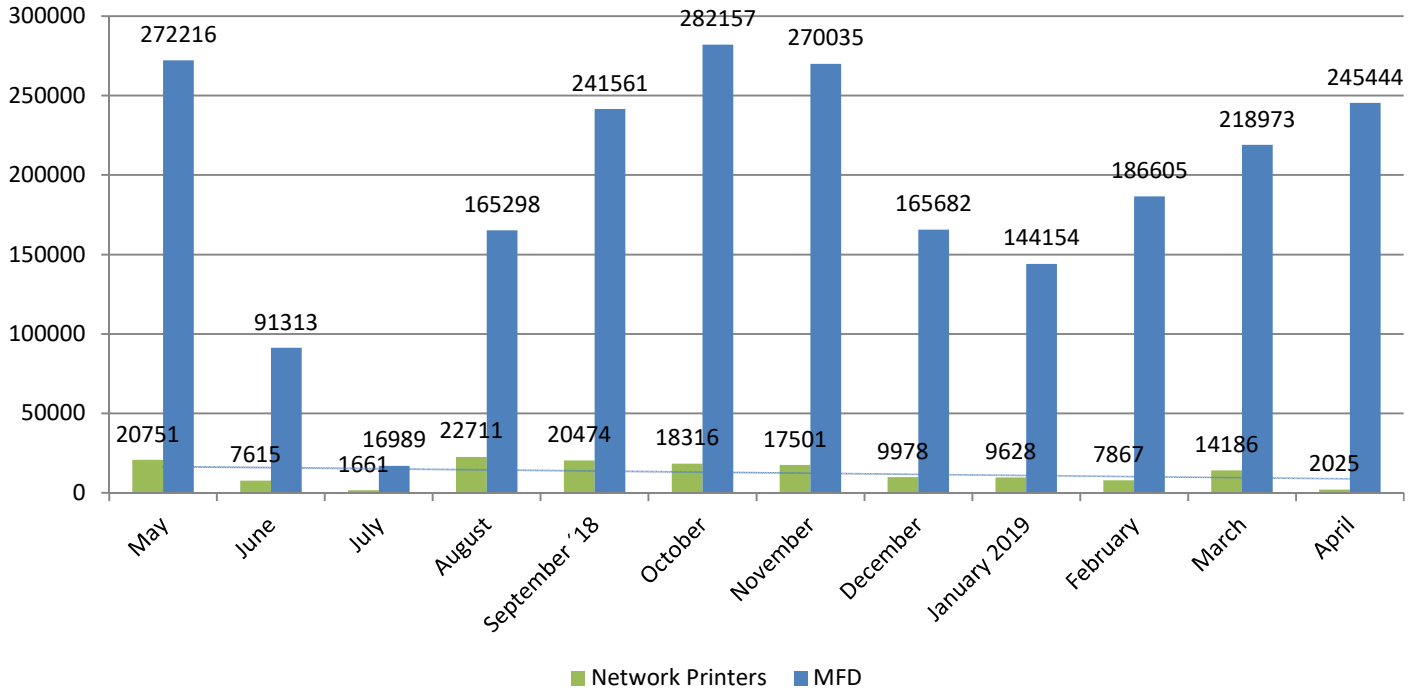

## METROPOLIA PRINT STATISTICS PAST 12 MONTHS

### Prints Total (MFD & Network Printers)