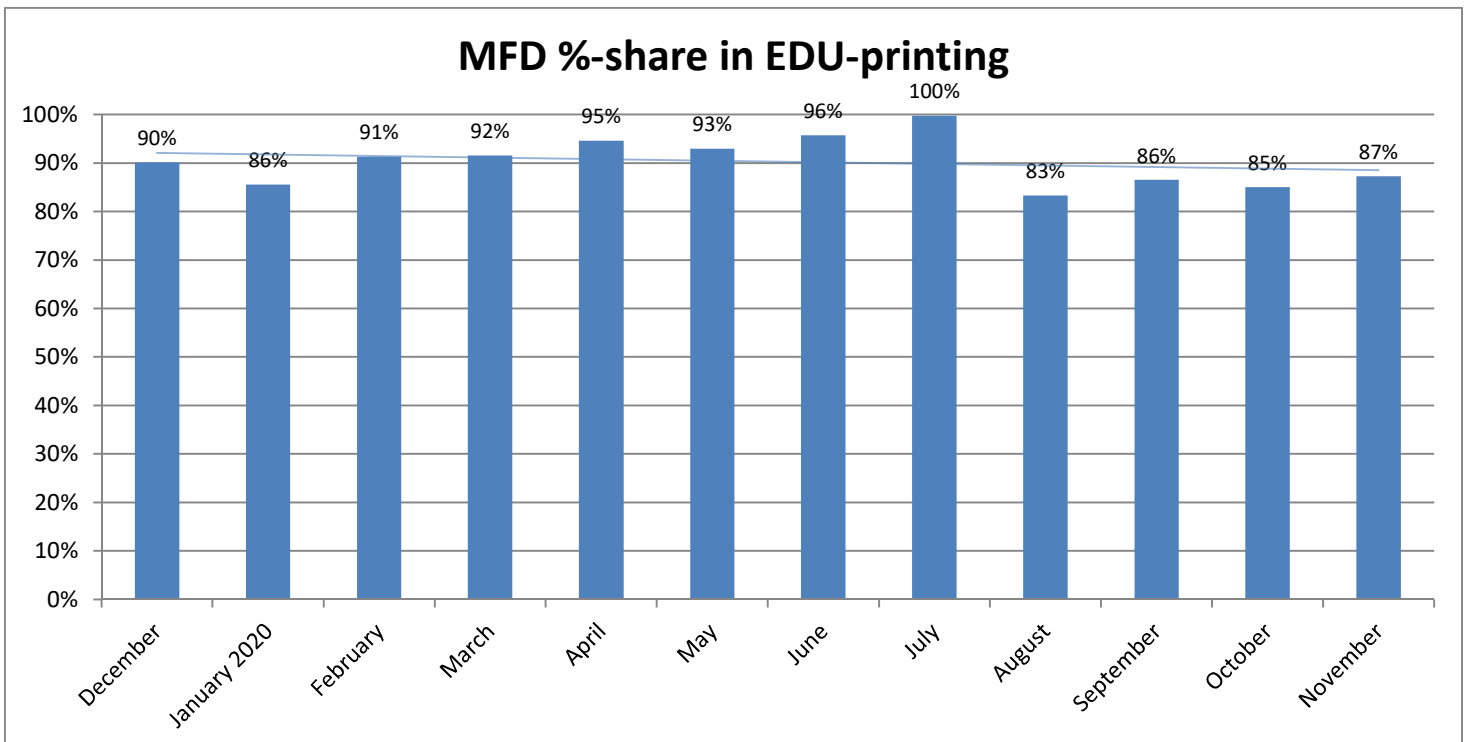

METROPOLIA PRINT STATISTICS PAST 12 MONTHS

MultiFunction Devices (MFD)