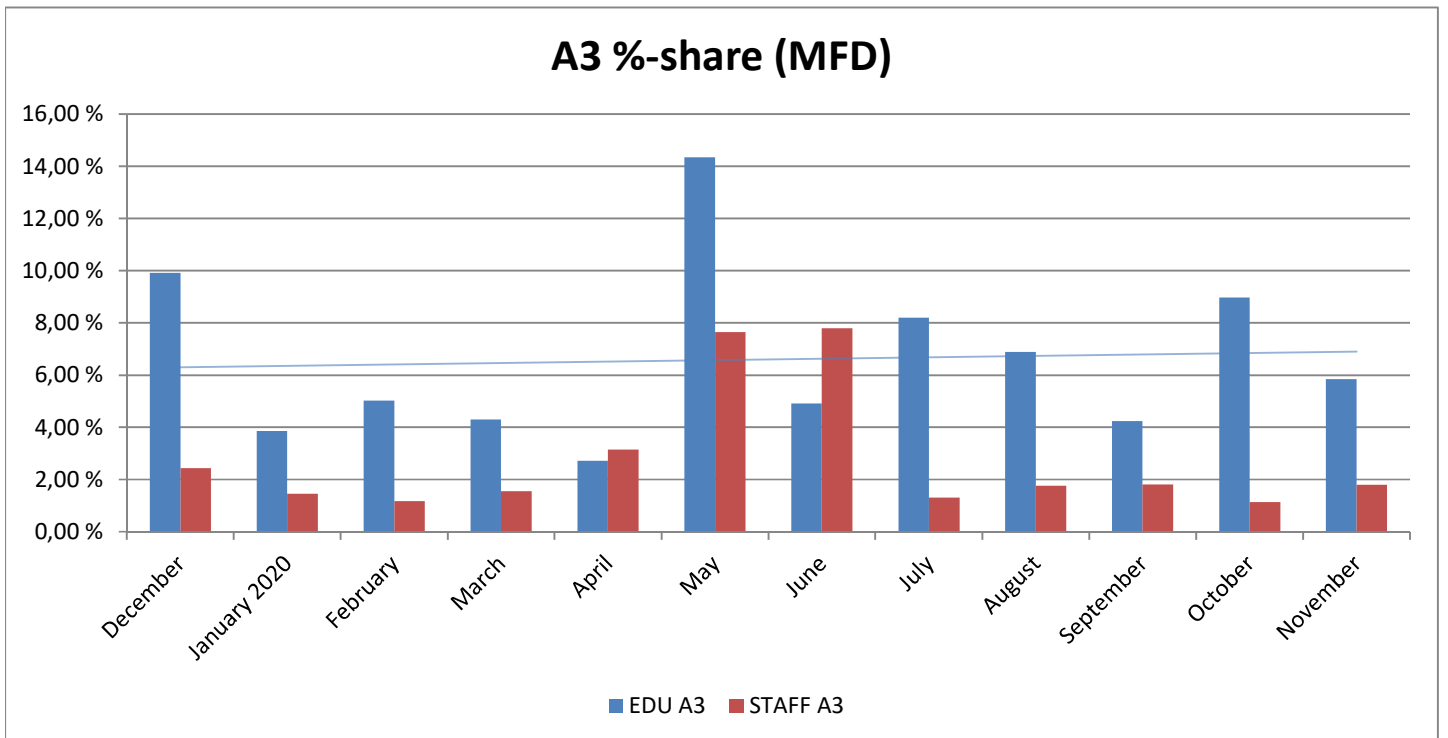

METROPOLIA PRINT STATISTICS PAST 12 MONTHS