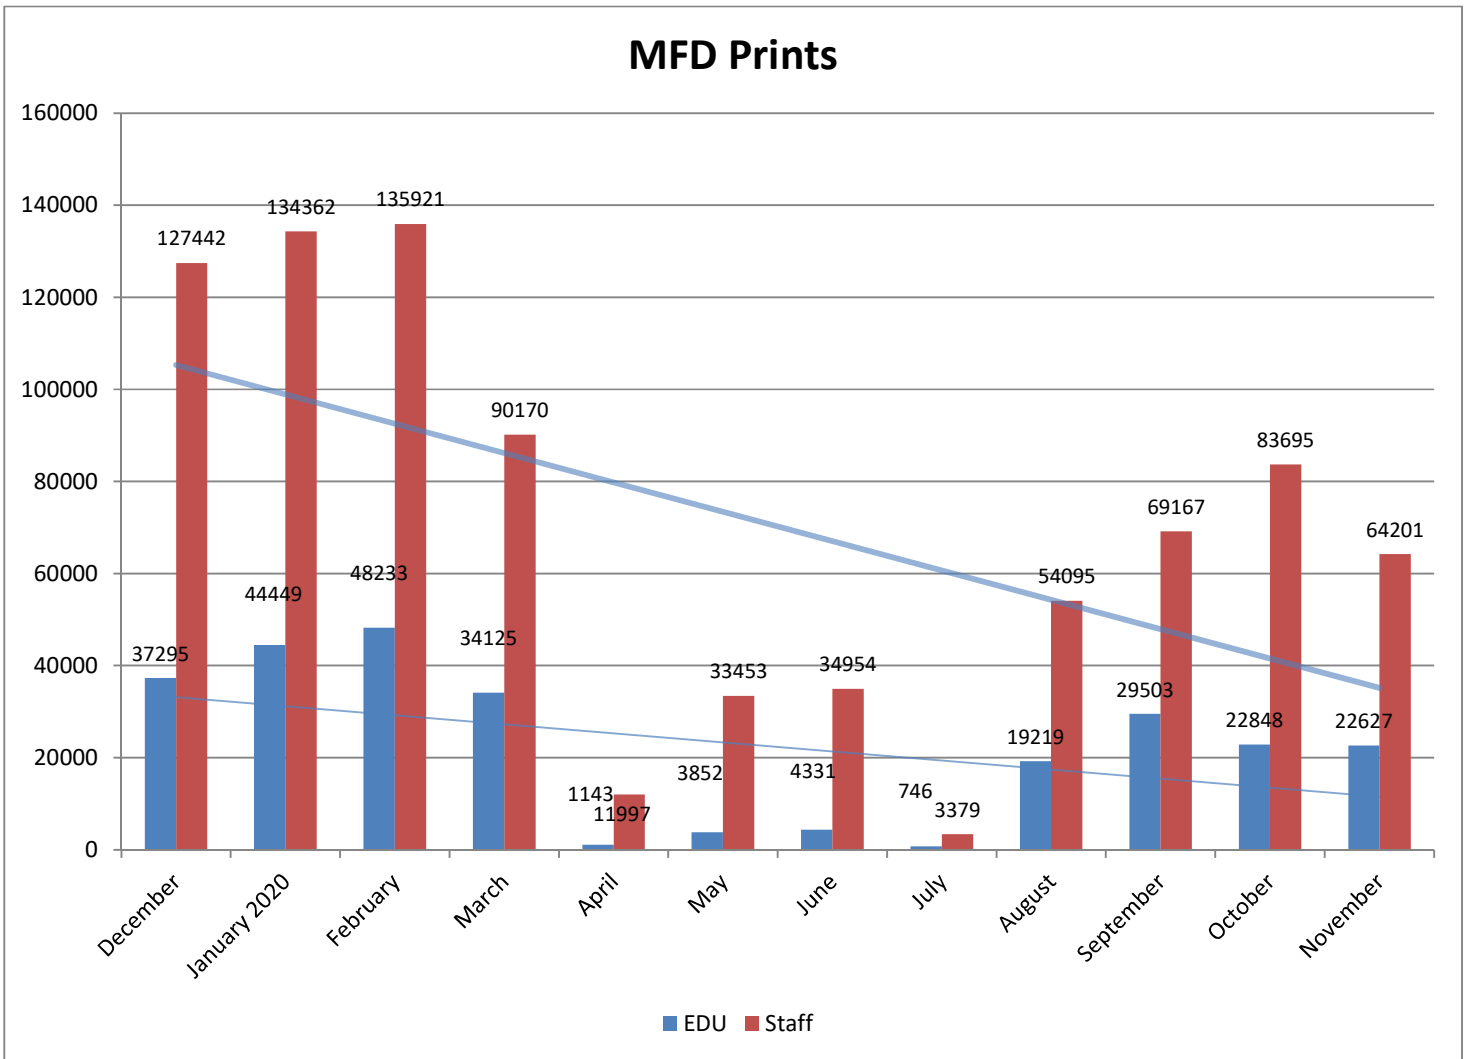

METROPOLIA PRINT STATISTICS PAST 12 MONTHS

MultiFunction Devices (MFD)