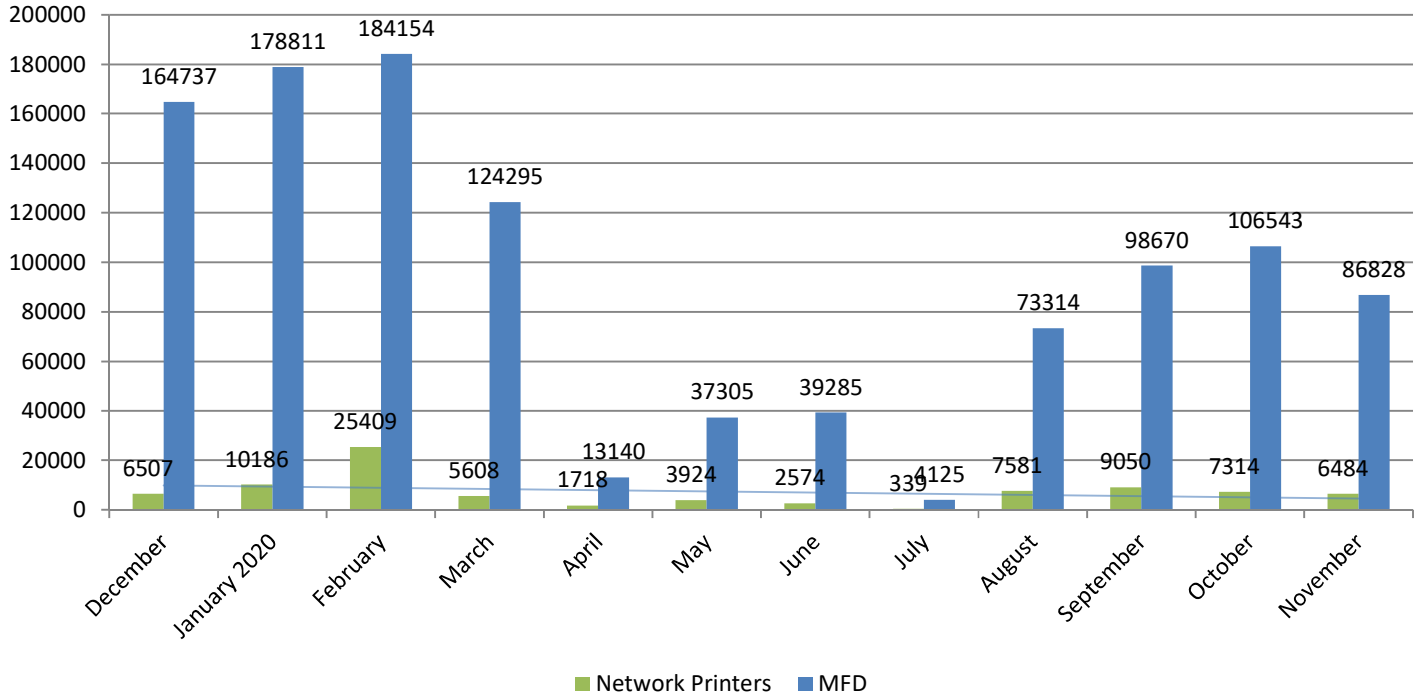

# METROPOLIA PRINT STATISTICS PAST 12 MONTHS

## Prints Total (MFD & Network Printers)