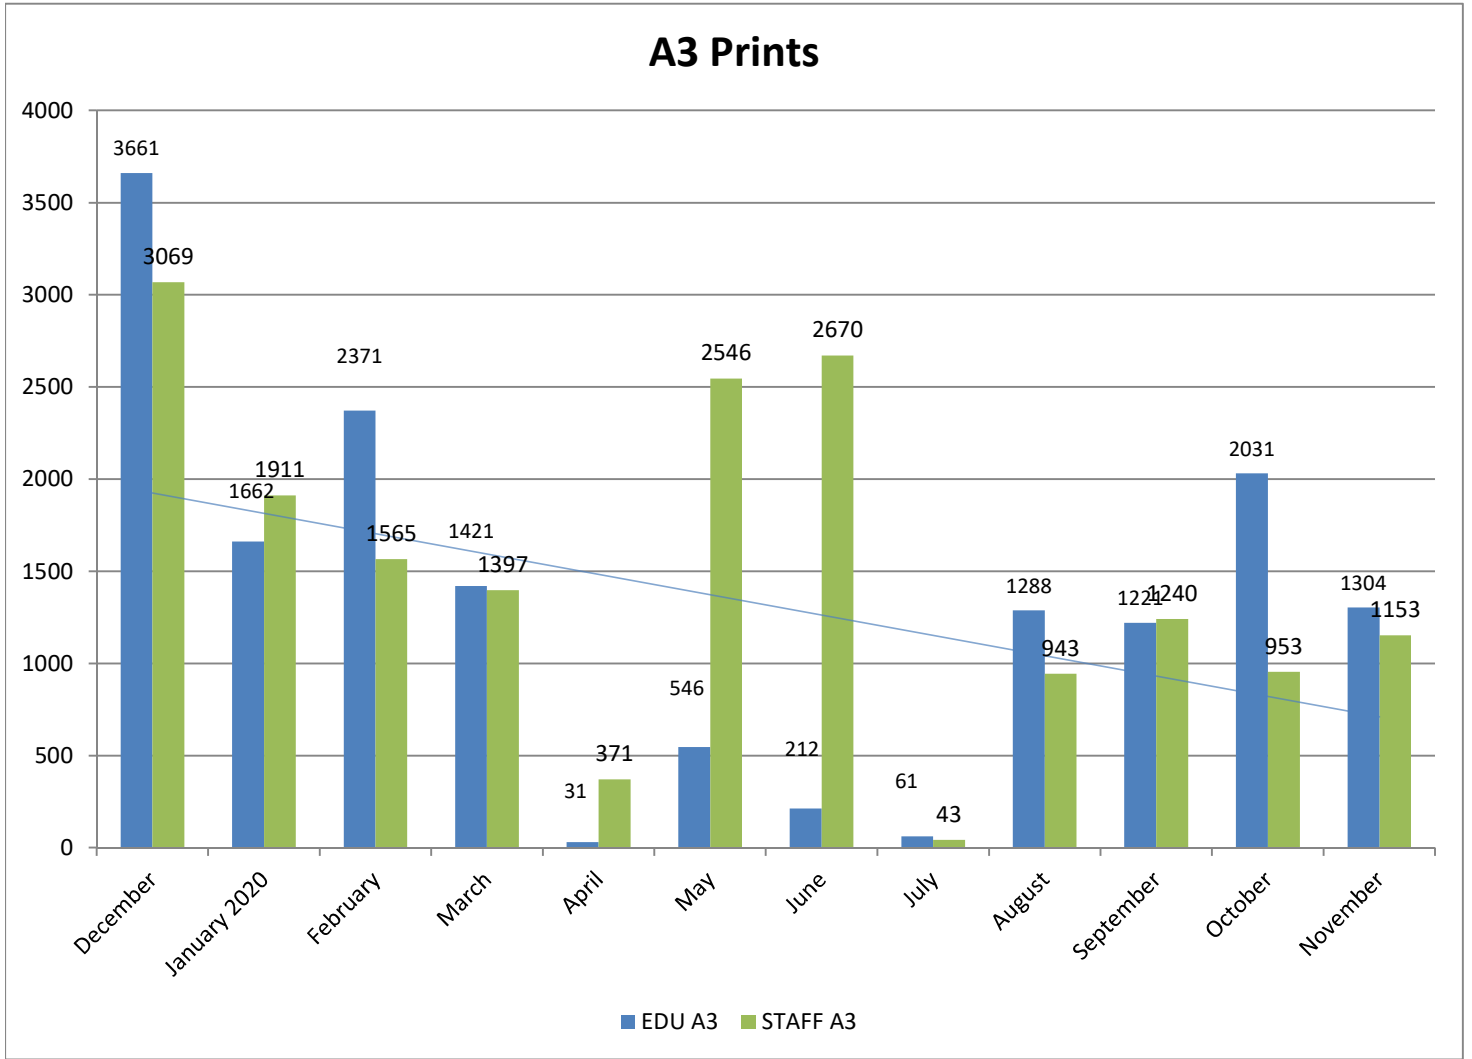

METROPOLIA PRINT STATISTICS PAST 12 MONTHS