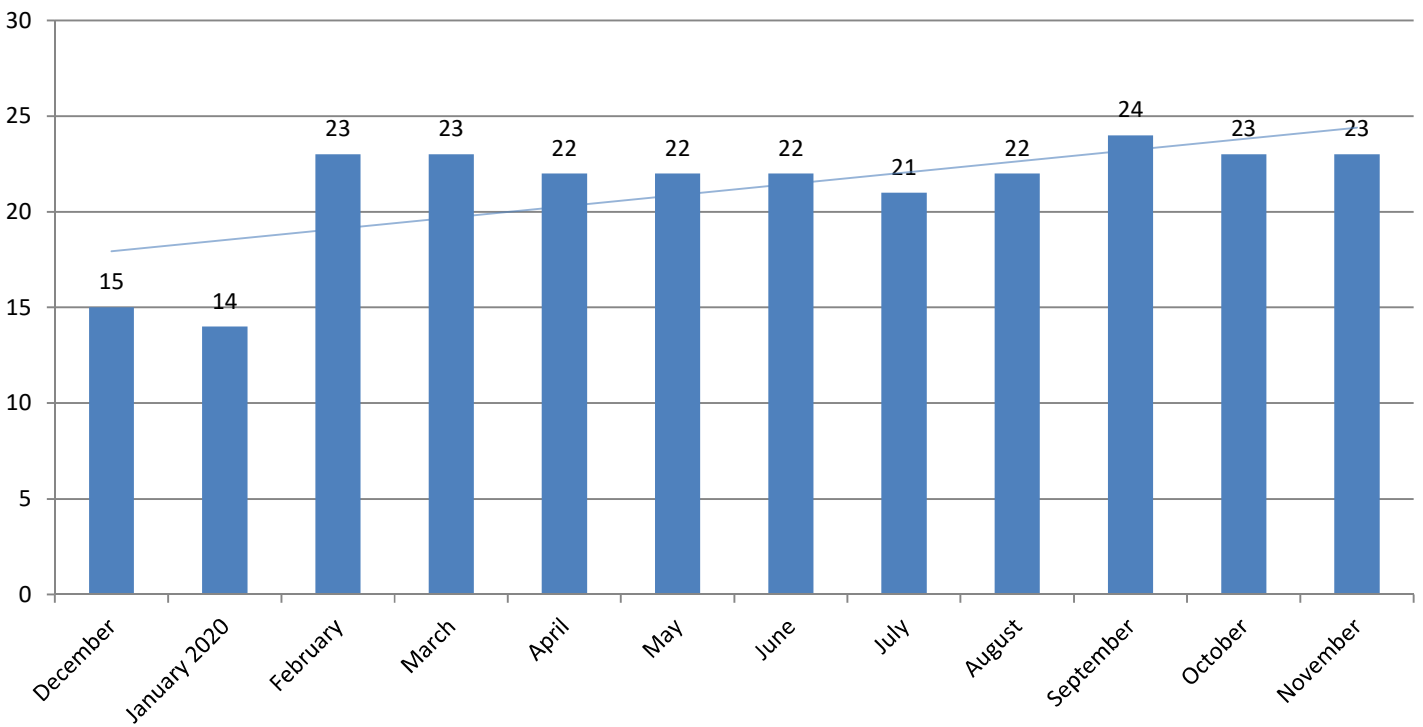

Number of Network Printers