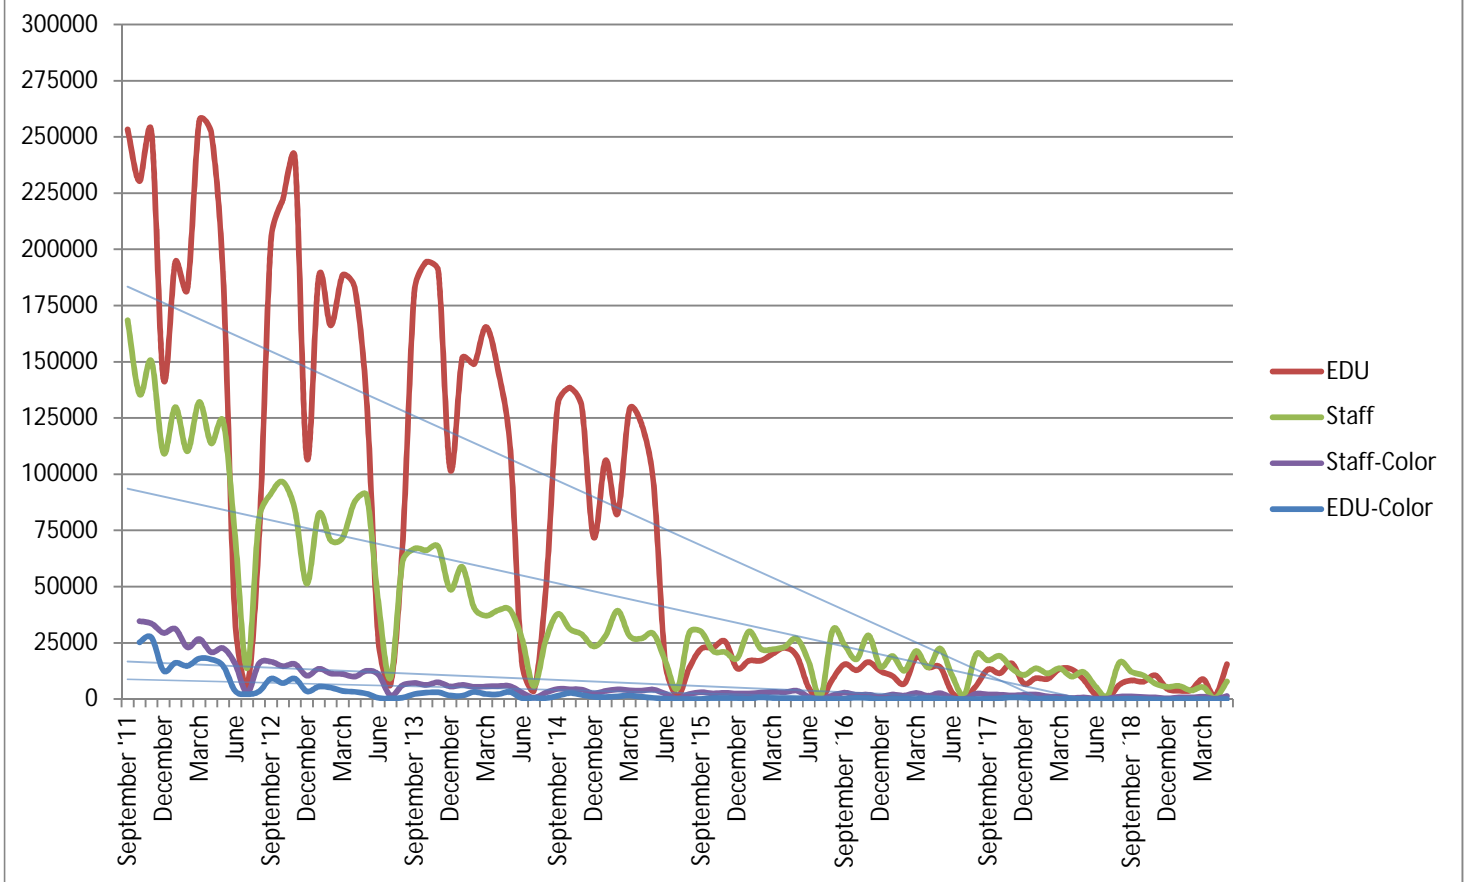

METROPOLIA PRINT STATISTICS
2011 - 2019

Prints Total
(MFD & Network Printers)

Number of Network Printers

METROPOLIA PRINT STATISTICS
2011 - 2019

MultiFunction Devices (MFD)

METROPOLIA PRINT STATISTICS
2011 - 2019

METROPOLIA PRINT STATISTICS
2011 - 2019

NETWORK PRINTERS

Network Prints by User Group

Network Printers by User Type

METROPOLIA PRINT STATISTICS
2011 - 2019

PAPERCUT-STATISTICS

Number of Monthly Users
(MFD)

Duplex- & Greyscale
(MFD)