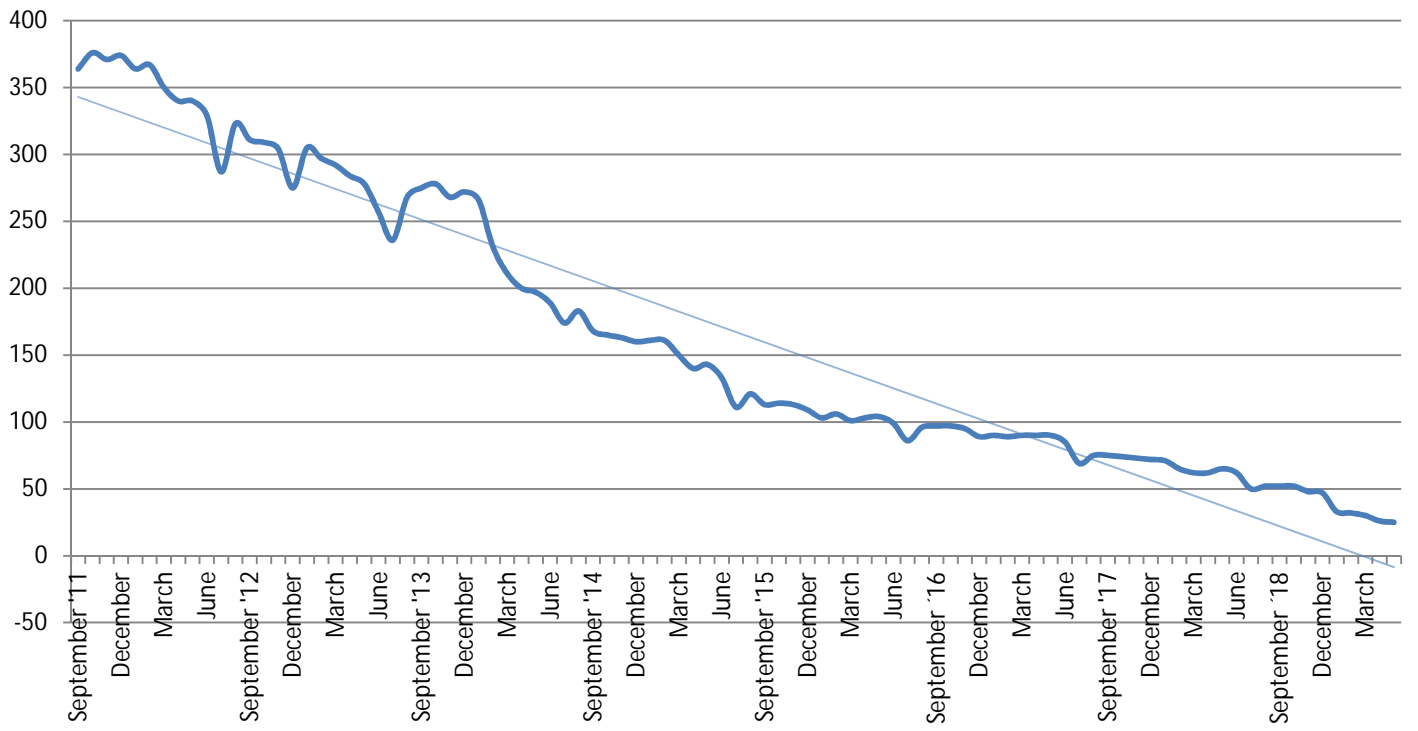

METROPOLIA PRINT STATISTICS
2011 - 2019

Prints Total
(MFD & Network Printers)

Number of Network Printers

METROPOLIA PRINT STATISTICS
2011 - 2019

MultiFunction Devices (MFD)

METROPOLIA PRINT STATISTICS
2011 - 2019

METROPOLIA PRINT STATISTICS
2011 - 2019

NETWORK PRINTERS

Network Prints by User Group

Network Printers by User Type

METROPOLIA PRINT STATISTICS
2011 - 2019

PAPERCUT-STATISTICS

Number of Monthly Users
(MFD)

Duplex- & Greyscale
(MFD)