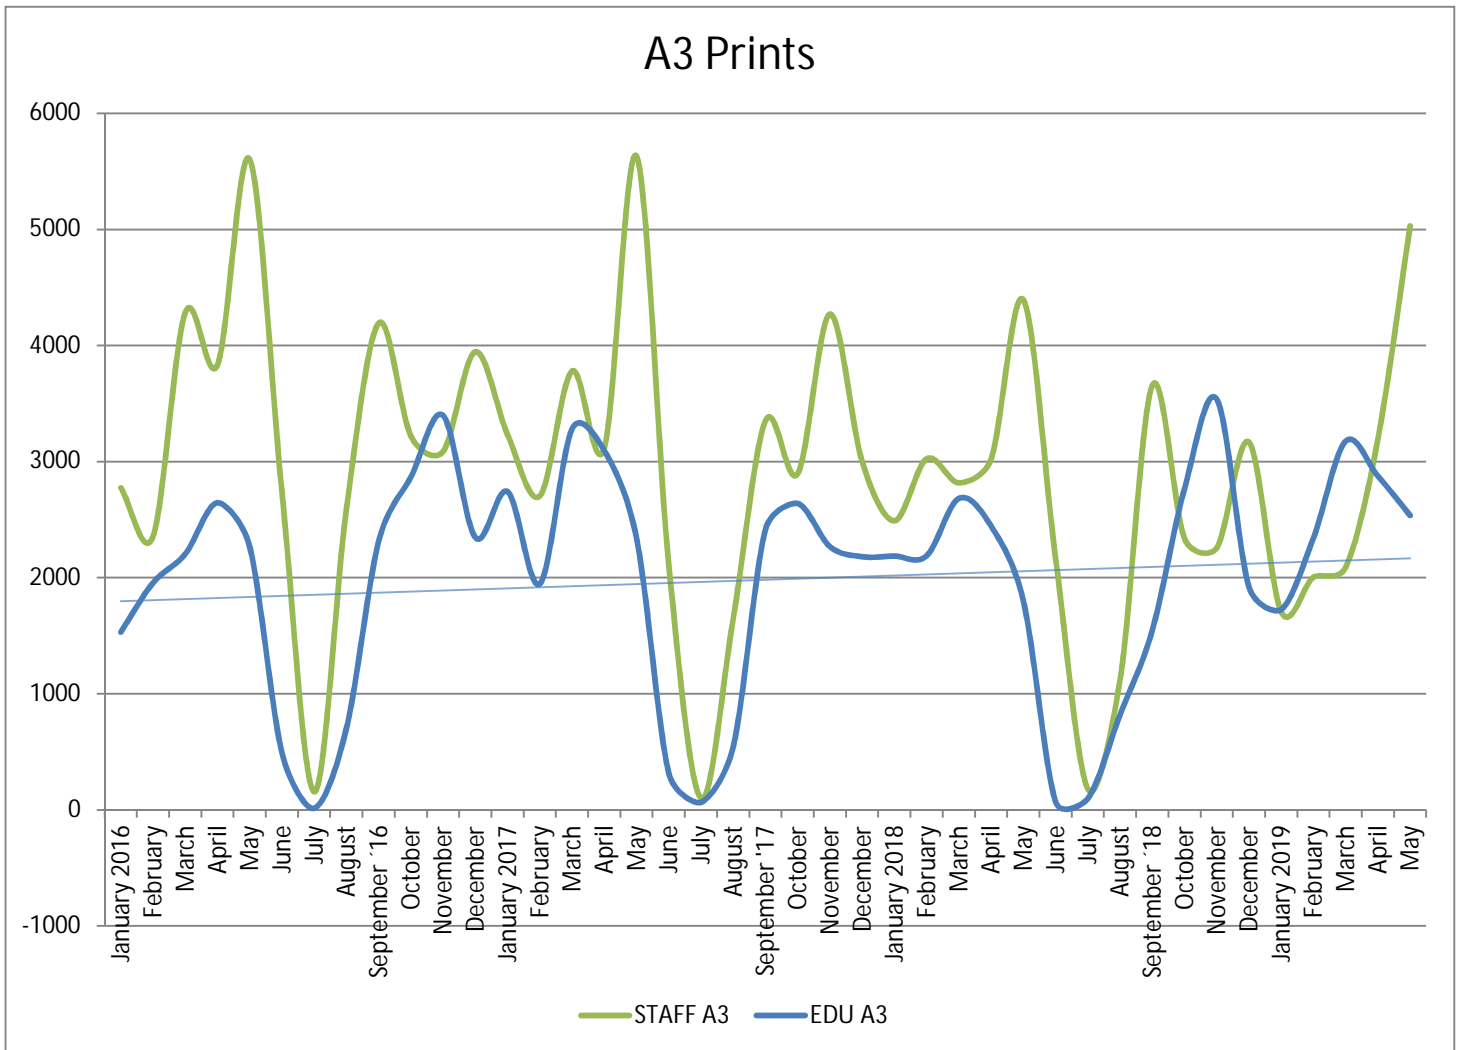

METROPOLIA PRINT STATISTICS
2011 - 2019

Prints Total
(MFD & Network Printers)

Number of Network Printers

METROPOLIA PRINT STATISTICS
2011 - 2019

MultiFunction Devices (MFD)

METROPOLIA PRINT STATISTICS
2011 - 2019

METROPOLIA PRINT STATISTICS
2011 - 2019

NETWORK PRINTERS

Network Prints by User Group

Network Printers by User Type

METROPOLIA PRINT STATISTICS
2011 - 2019

PAPERCUT-STATISTICS

Number of Monthly Users
(MFD)

Duplex- & Greyscale
(MFD)