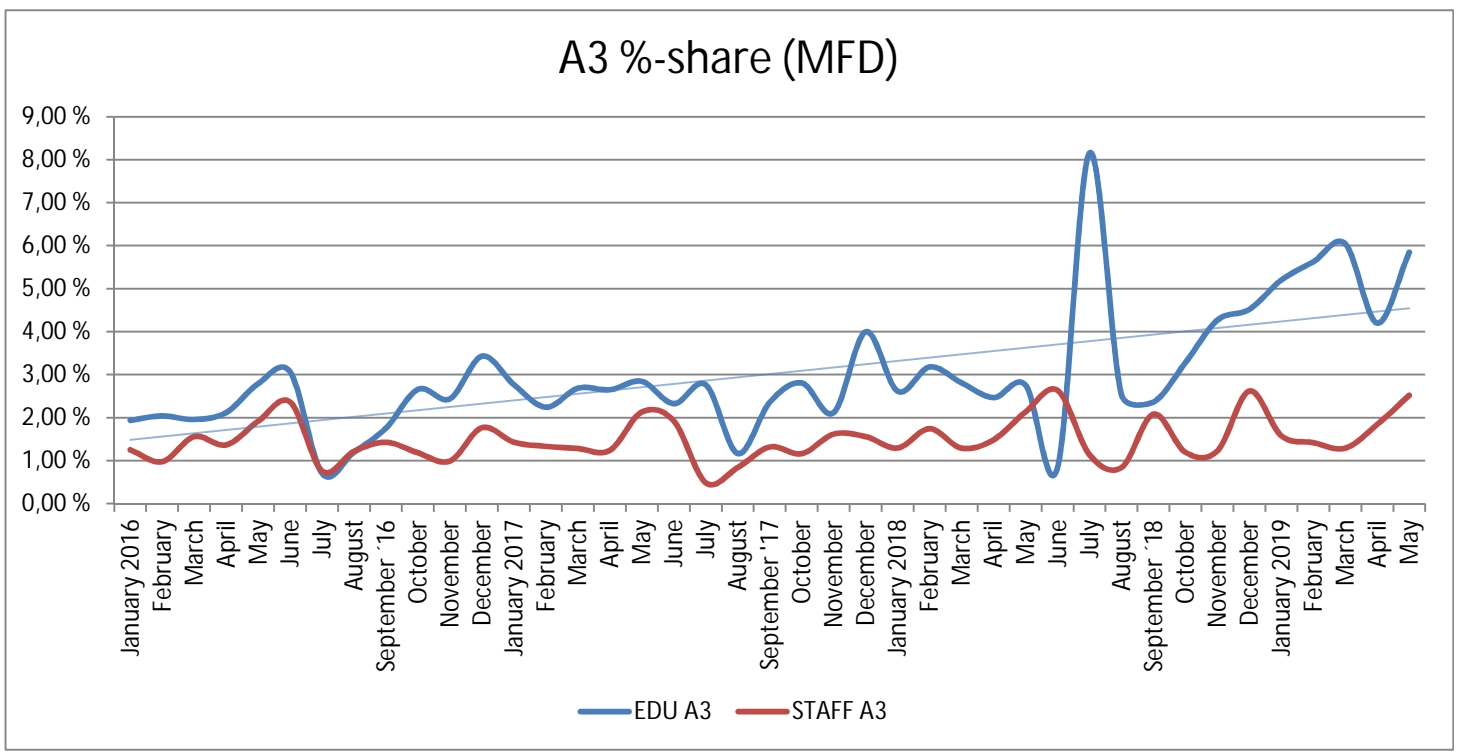

METROPOLIA PRINT STATISTICS
2011 - 2019

Prints Total
(MFD & Network Printers)

Number of Network Printers

METROPOLIA PRINT STATISTICS
2011 - 2019

MultiFunction Devices (MFD)

METROPOLIA PRINT STATISTICS
2011 - 2019

METROPOLIA PRINT STATISTICS
2011 - 2019

NETWORK PRINTERS

Network Prints by User Group

Network Printers by User Type

METROPOLIA PRINT STATISTICS
2011 - 2019

PAPERCUT-STATISTICS

Number of Monthly Users
(MFD)

Duplex- & Greyscale
(MFD)