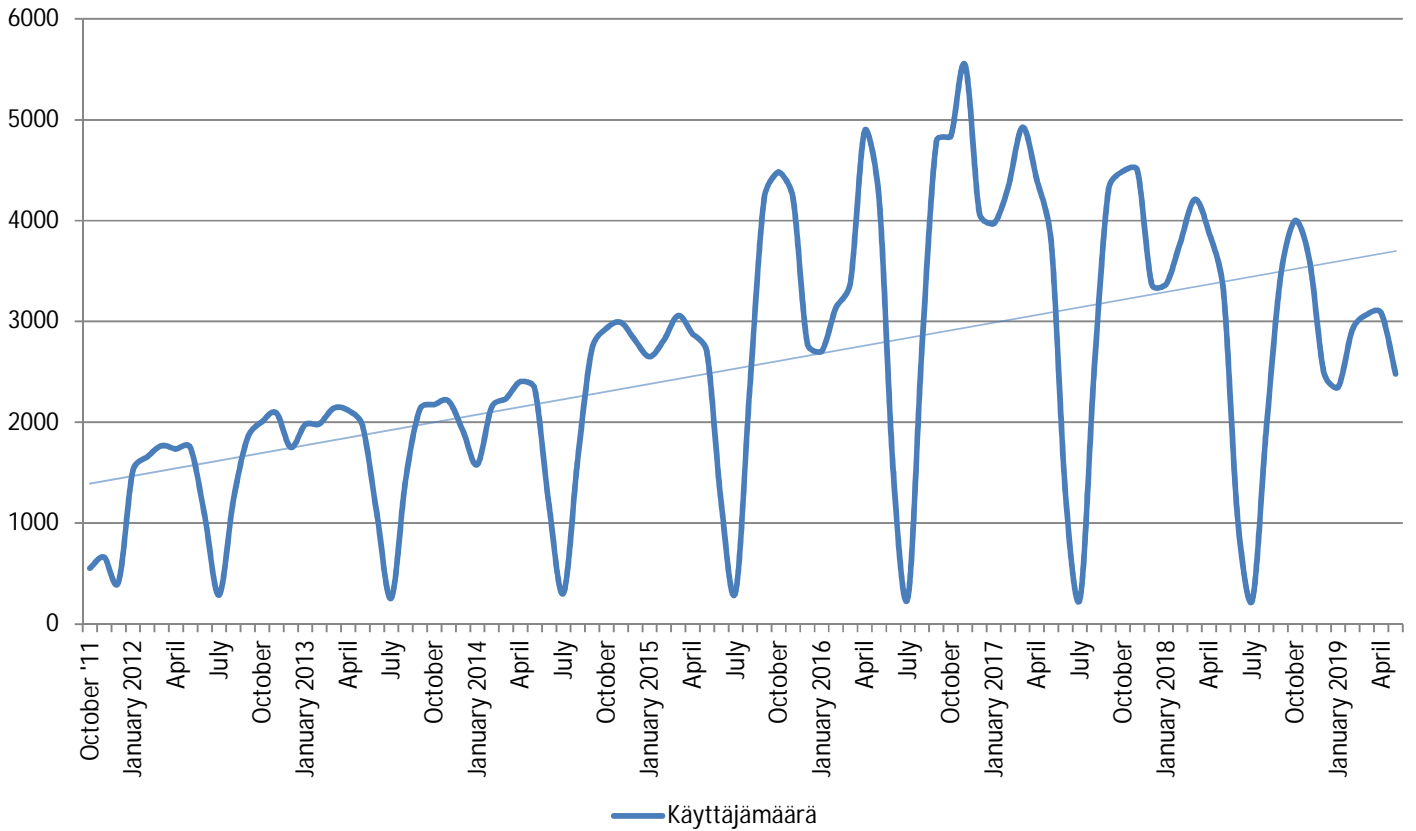

METROPOLIA PRINT STATISTICS
2011 - 2019

NETWORK PRINTERS

Network Prints by User Group

Network Printers by User Type

METROPOLIA PRINT STATISTICS
2011 - 2019

PAPERCUT-STATISTICS

Number of Monthly Users
(MFD)

Duplex- & Greyscale
(MFD)