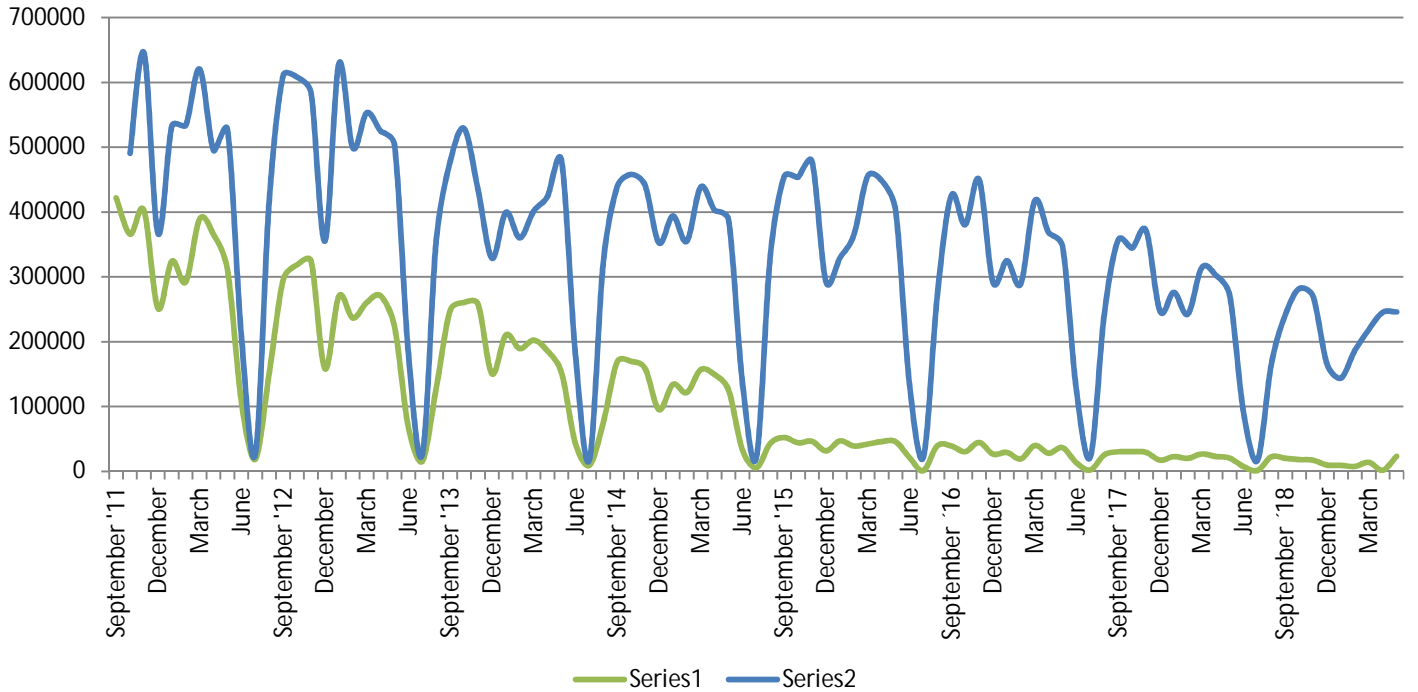

METROPOLIA PRINT STATISTICS
2011 - 2019

Prints Total
(MFD & Network Printers)

Number of Network Printers

METROPOLIA PRINT STATISTICS
2011 - 2019

MultiFunction Devices (MFD)

METROPOLIA PRINT STATISTICS
2011 - 2019

METROPOLIA PRINT STATISTICS
2011 - 2019

NETWORK PRINTERS

Network Prints by User Group

Network Printers by User Type

METROPOLIA PRINT STATISTICS
2011 - 2019

PAPERCUT-STATISTICS

Number of Monthly Users
(MFD)

Duplex- & Greyscale
(MFD)