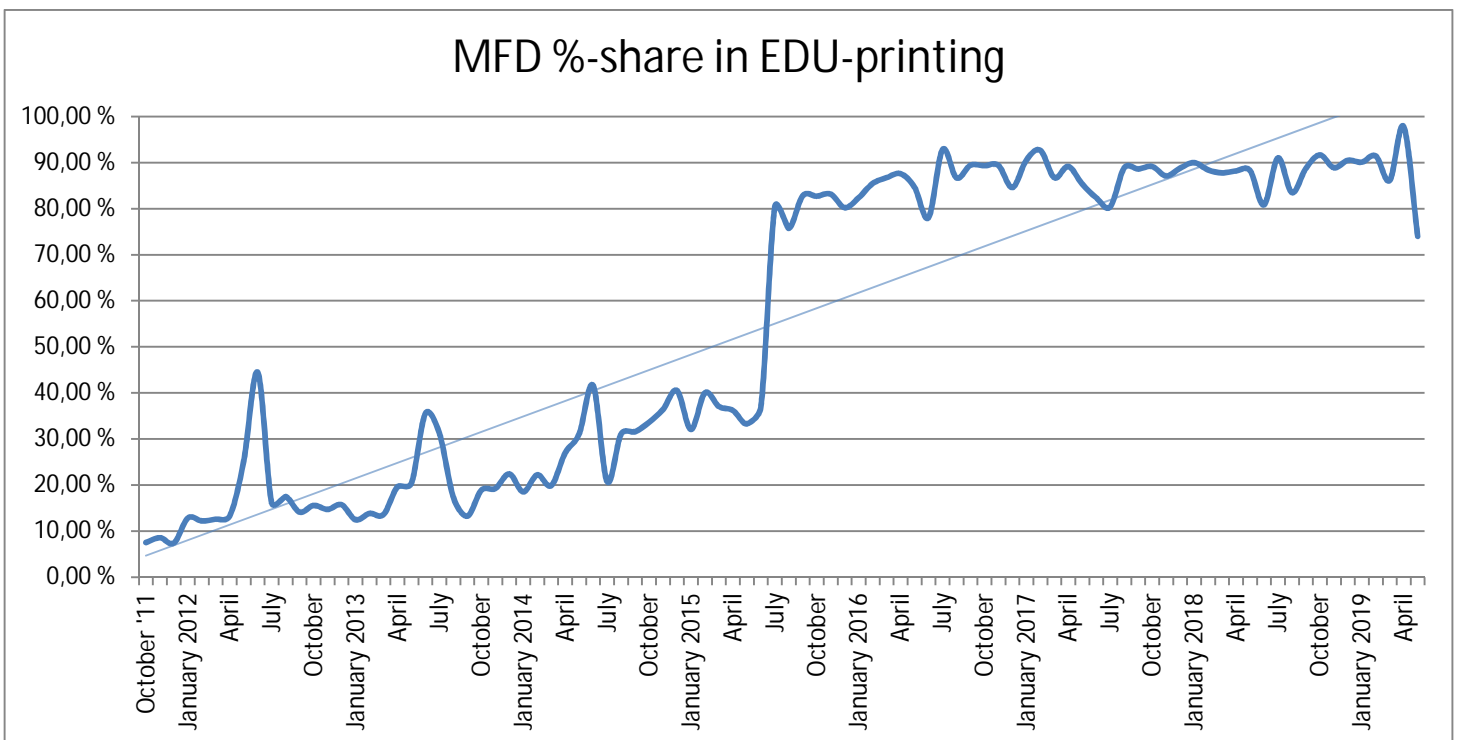

METROPOLIA PRINT STATISTICS
2011 - 2019

Prints Total
(MFD & Network Printers)

Number of Network Printers

METROPOLIA PRINT STATISTICS
2011 - 2019

MultiFunction Devices (MFD)

METROPOLIA PRINT STATISTICS
2011 - 2019

METROPOLIA PRINT STATISTICS
2011 - 2019

NETWORK PRINTERS

Network Prints by User Group

Network Printers by User Type

METROPOLIA PRINT STATISTICS
2011 - 2019

PAPERCUT-STATISTICS

Number of Monthly Users
(MFD)

Duplex- & Greyscale
(MFD)