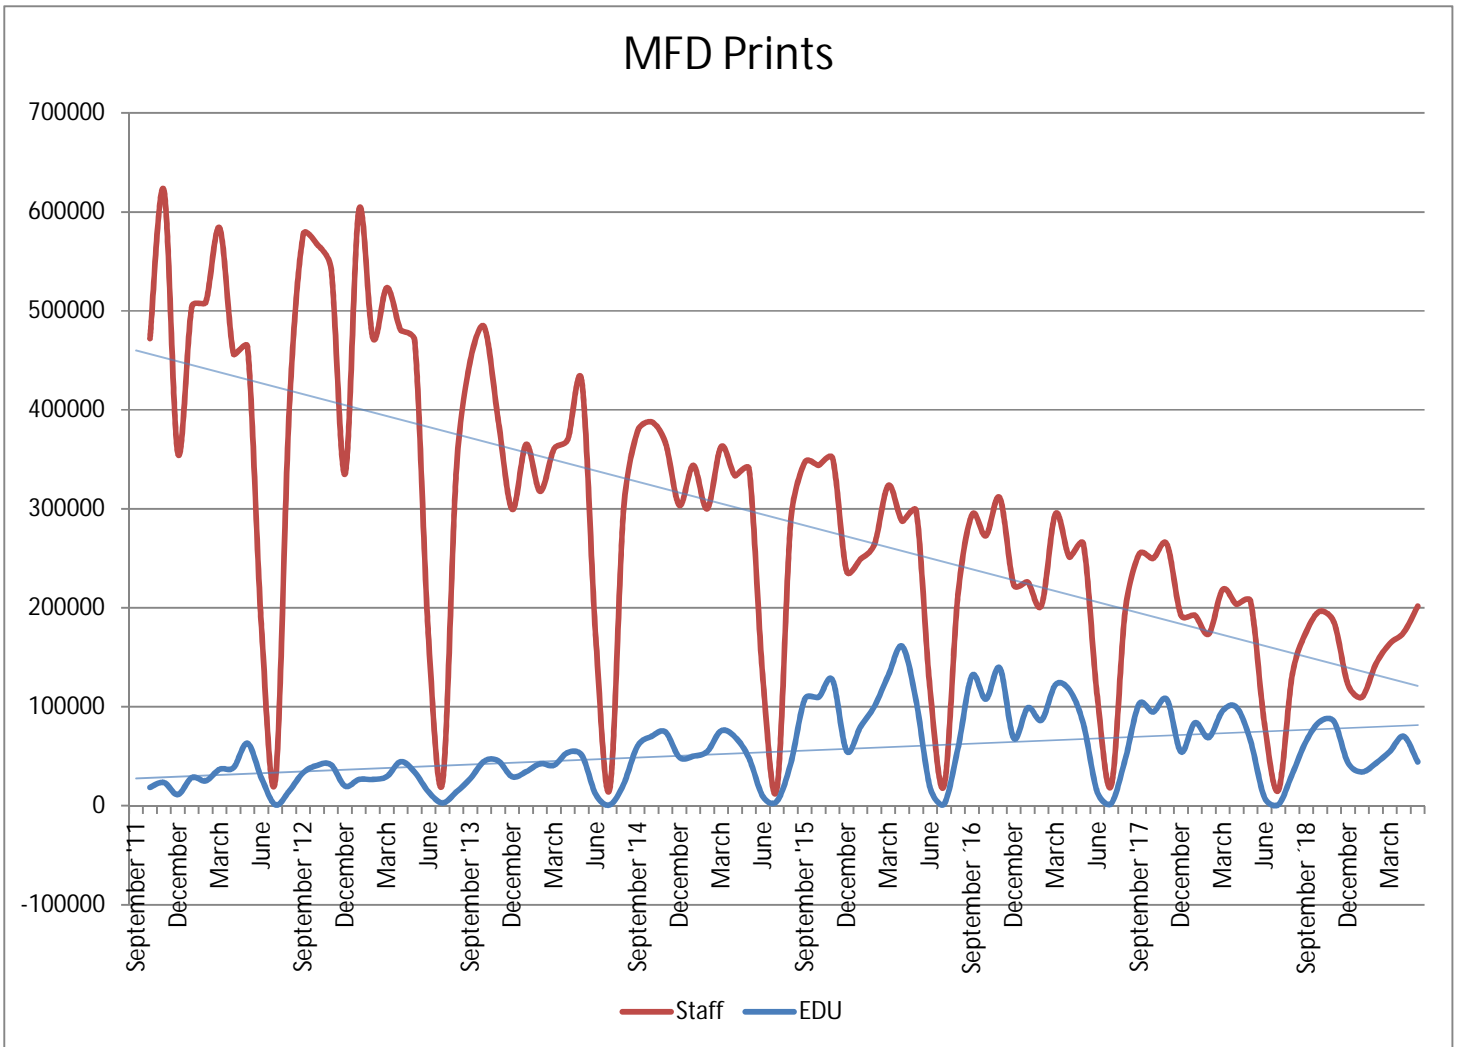

METROPOLIA PRINT STATISTICS
2011 - 2019

Prints Total
(MFD & Network Printers)

Number of Network Printers

METROPOLIA PRINT STATISTICS
2011 - 2019

MultiFunction Devices (MFD)

METROPOLIA PRINT STATISTICS
2011 - 2019

METROPOLIA PRINT STATISTICS
2011 - 2019

NETWORK PRINTERS

Network Prints by User Group

Network Printers by User Type

METROPOLIA PRINT STATISTICS
2011 - 2019

PAPERCUT-STATISTICS

Number of Monthly Users
(MFD)

Duplex- & Greyscale
(MFD)