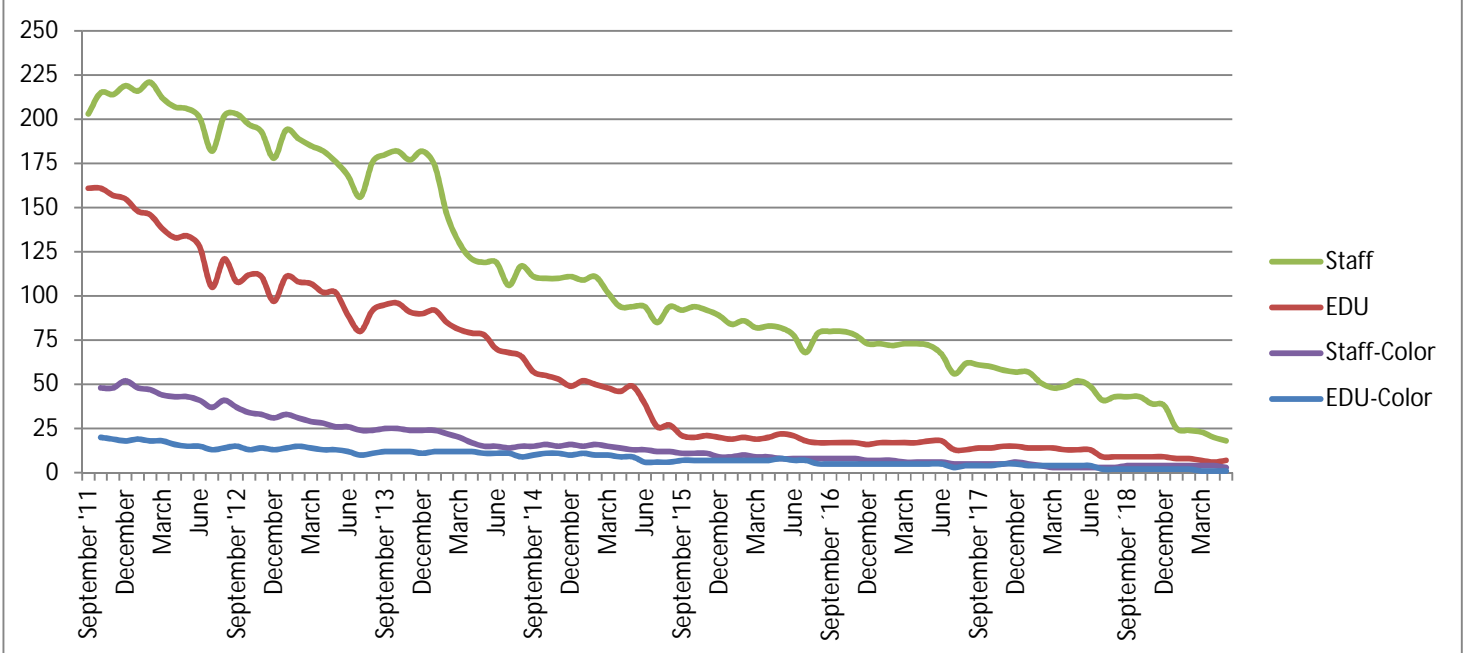

METROPOLIA PRINT STATISTICS
2011 - 2019

Prints Total
(MFD & Network Printers)

Number of Network Printers

METROPOLIA PRINT STATISTICS
2011 - 2019

MultiFunction Devices (MFD)

METROPOLIA PRINT STATISTICS
2011 - 2019

METROPOLIA PRINT STATISTICS
2011 - 2019

NETWORK PRINTERS

Network Prints by User Group

Network Printers by User Type

METROPOLIA PRINT STATISTICS
2011 - 2019

PAPERCUT-STATISTICS

Number of Monthly Users
(MFD)

Duplex- & Greyscale
(MFD)