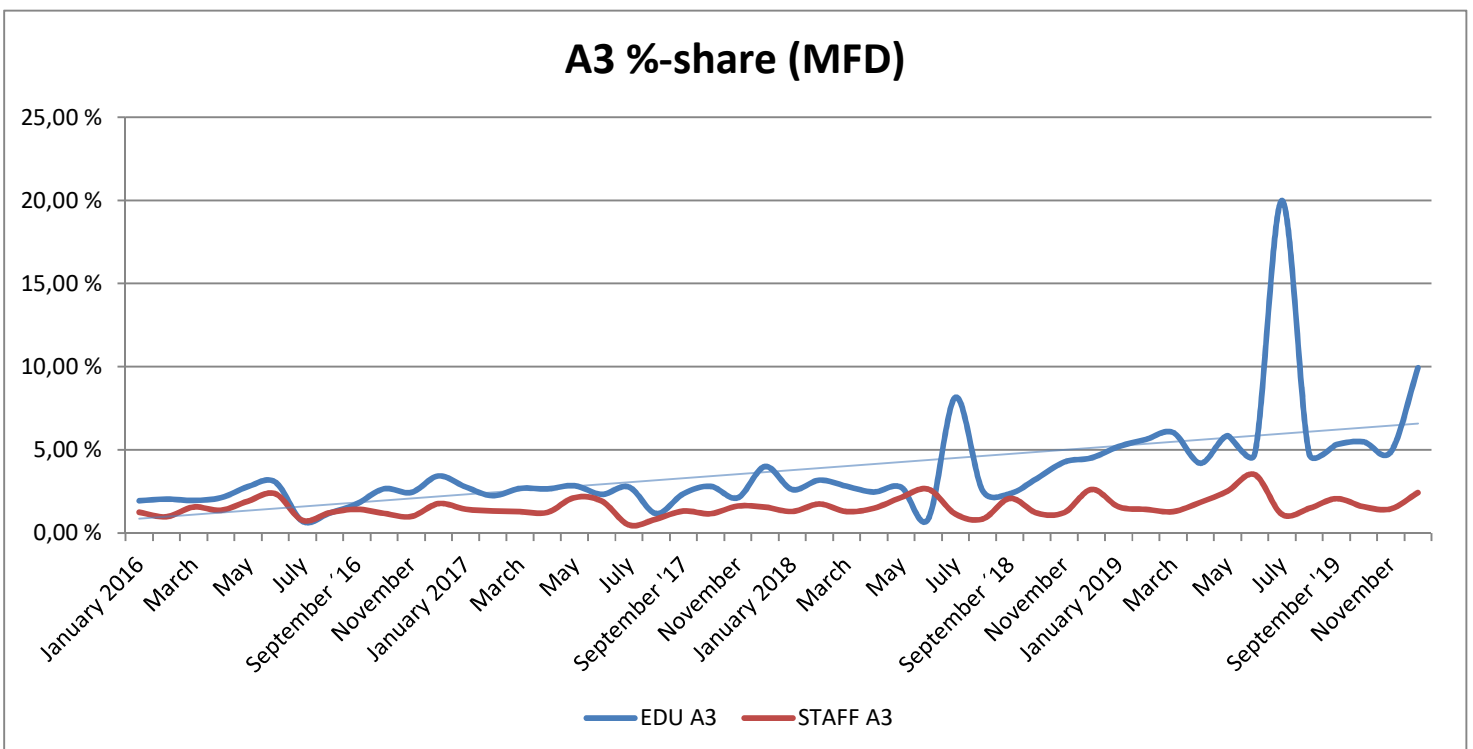

METROPOLIA PRINT STATISTICS 2015 - 2019

Prints Total (MFD & Network Printers)

Number of Network Printers

METROPOLIA PRINT STATISTICS 2015 - 2019

MultiFunction Devices (MFD)

METROPOLIA PRINT STATISTICS 2015 - 2019