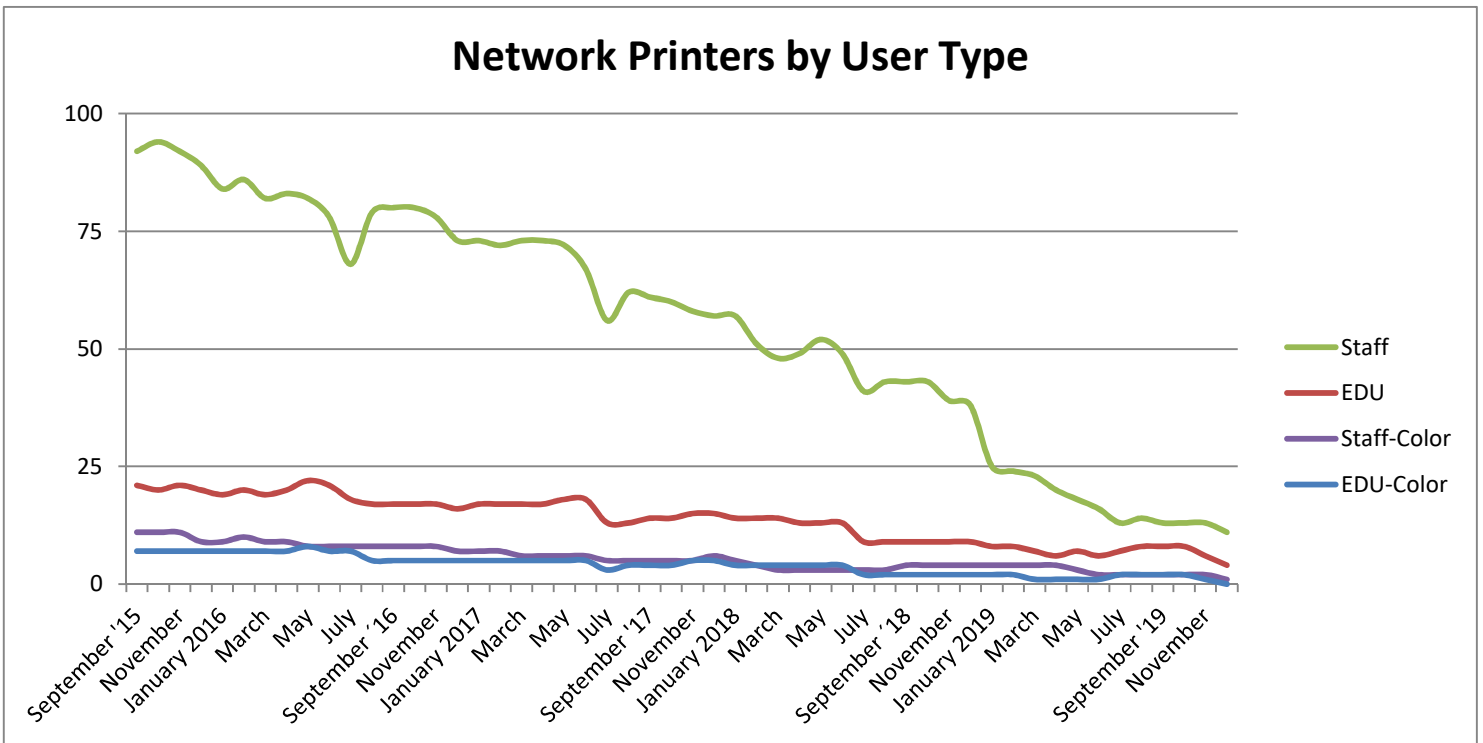

METROPOLIA PRINT STATISTICS 2015 - 2019

NETWORK PRINTERS