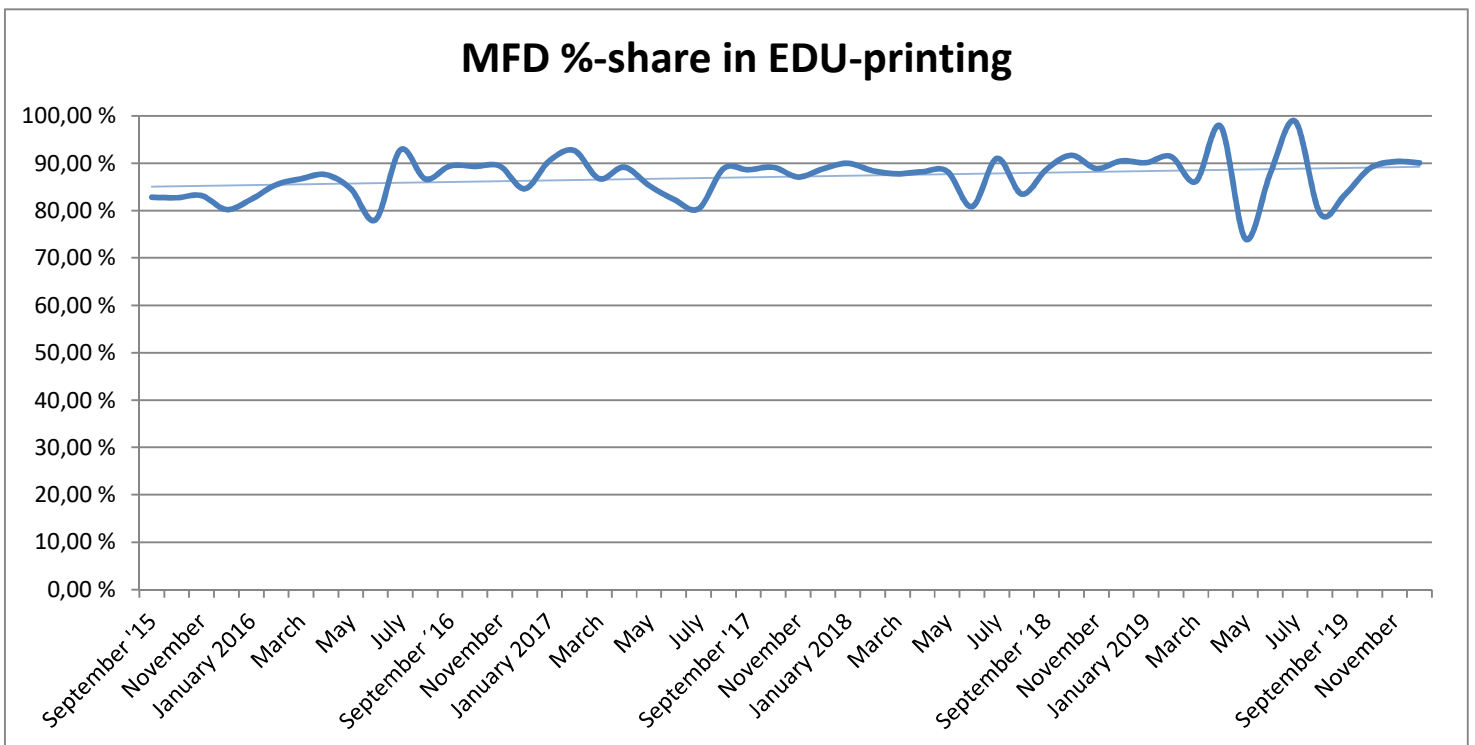

METROPOLIA PRINT STATISTICS 2015 - 2019

Prints Total (MFD & Network Printers)

Number of Network Printers

METROPOLIA PRINT STATISTICS 2015 - 2019

MultiFunction Devices (MFD)

METROPOLIA PRINT STATISTICS 2015 - 2019