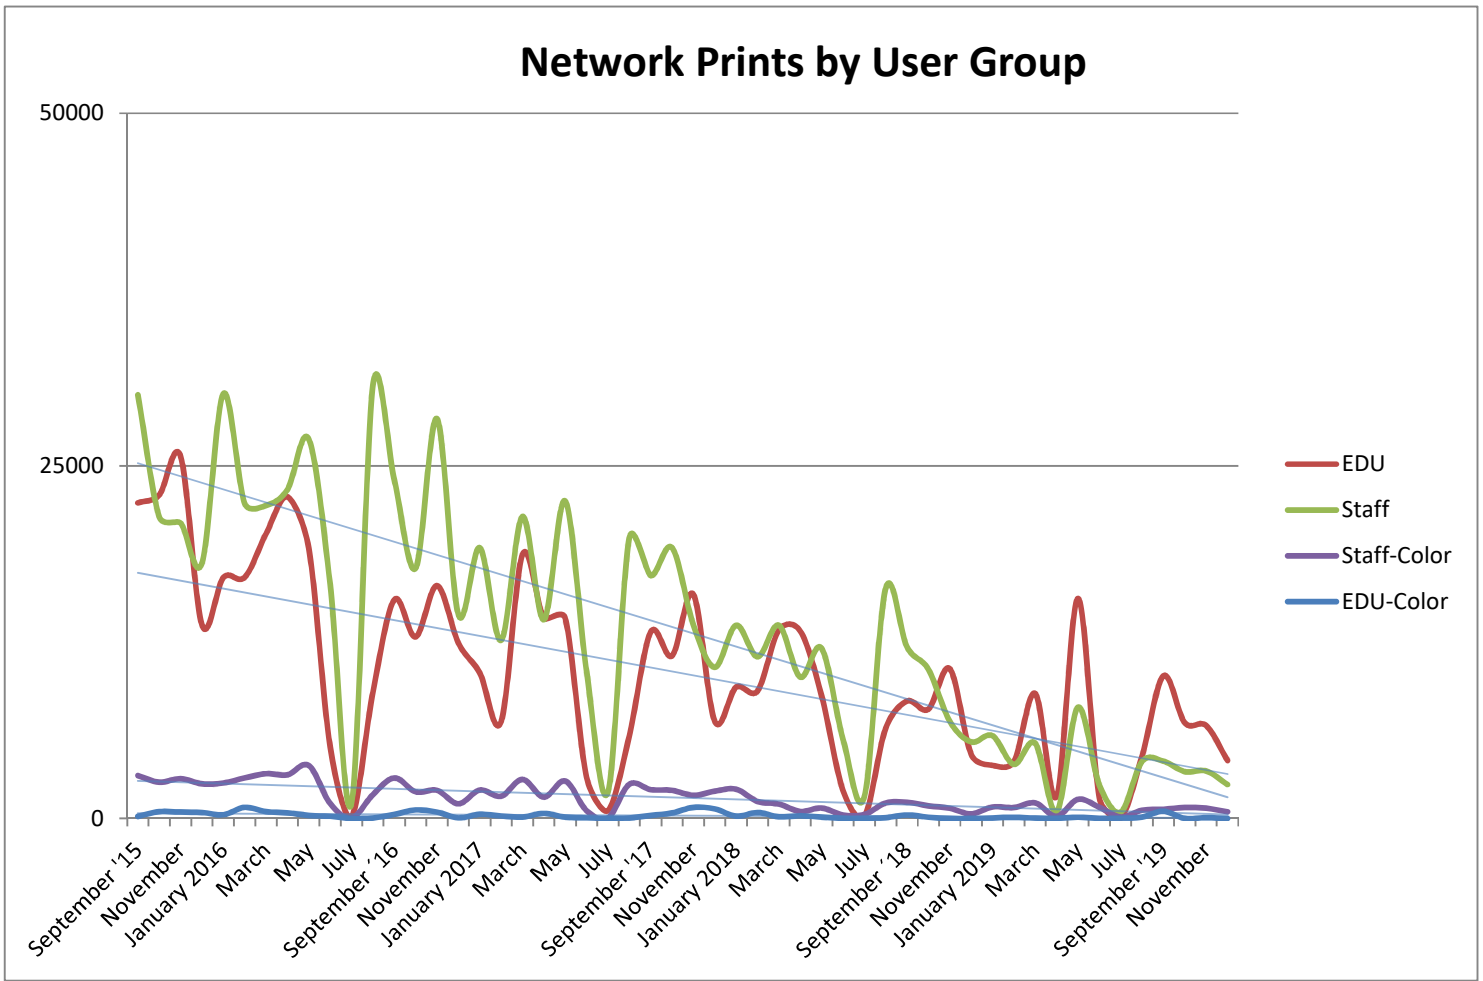

METROPOLIA PRINT STATISTICS 2015 - 2019

Prints Total (MFD & Network Printers)

Number of Network Printers

METROPOLIA PRINT STATISTICS 2015 - 2019

MultiFunction Devices (MFD)

METROPOLIA PRINT STATISTICS 2015 - 2019

METROPOLIA PRINT STATISTICS 2015 - 2019

NETWORK PRINTERS

Network Prints by User Group

Network Printers by User Type

METROPOLIA PRINT STATISTICS 2015 - 2019

PAPERCUT-STATISTICS

Number of Monthly Users (MFD)

Duplex- & Greyscale (MFD)