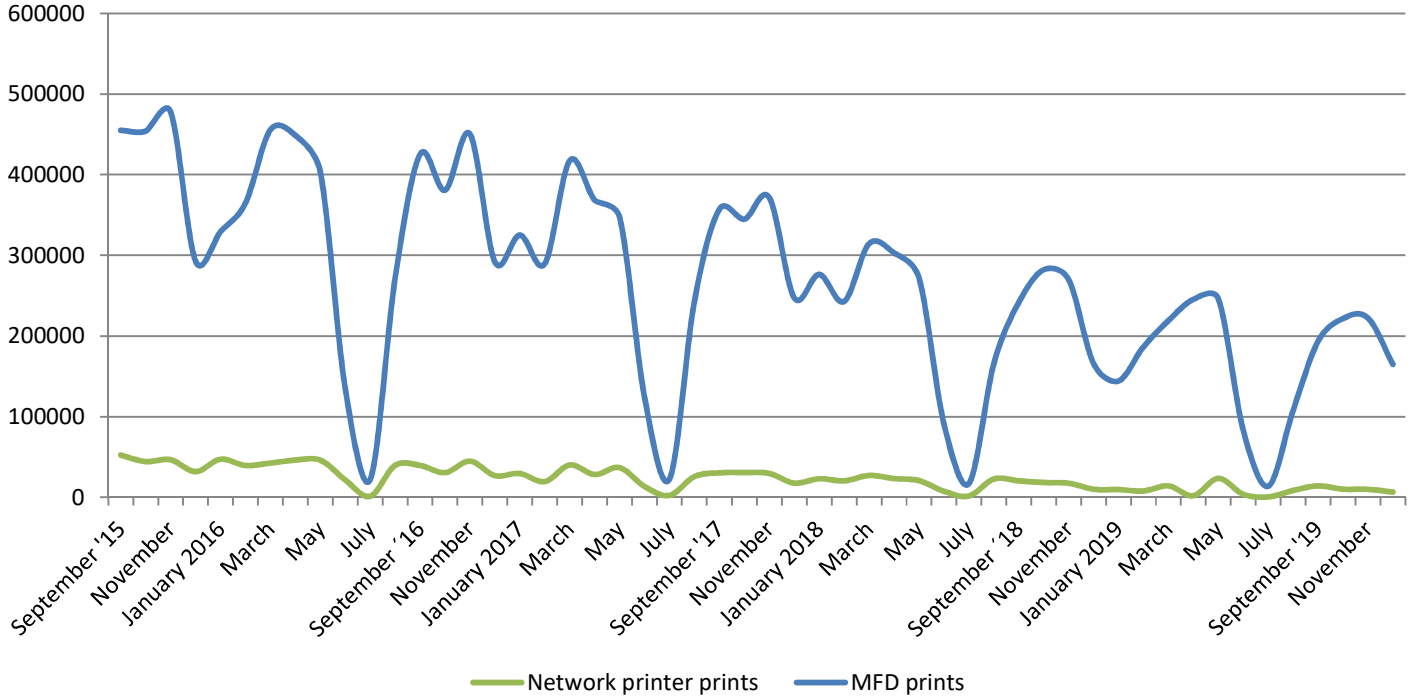

METROPOLIA PRINT STATISTICS 2015 - 2019

Prints Total (MFD & Network Printers)

Number of Network Printers

METROPOLIA PRINT STATISTICS 2015 - 2019

MultiFunction Devices (MFD)

METROPOLIA PRINT STATISTICS 2015 - 2019

METROPOLIA PRINT STATISTICS 2015 - 2019

NETWORK PRINTERS

Network Prints by User Group

Network Printers by User Type

METROPOLIA PRINT STATISTICS 2015 - 2019

PAPERCUT-STATISTICS

Number of Monthly Users (MFD)

Duplex- & Greyscale (MFD)