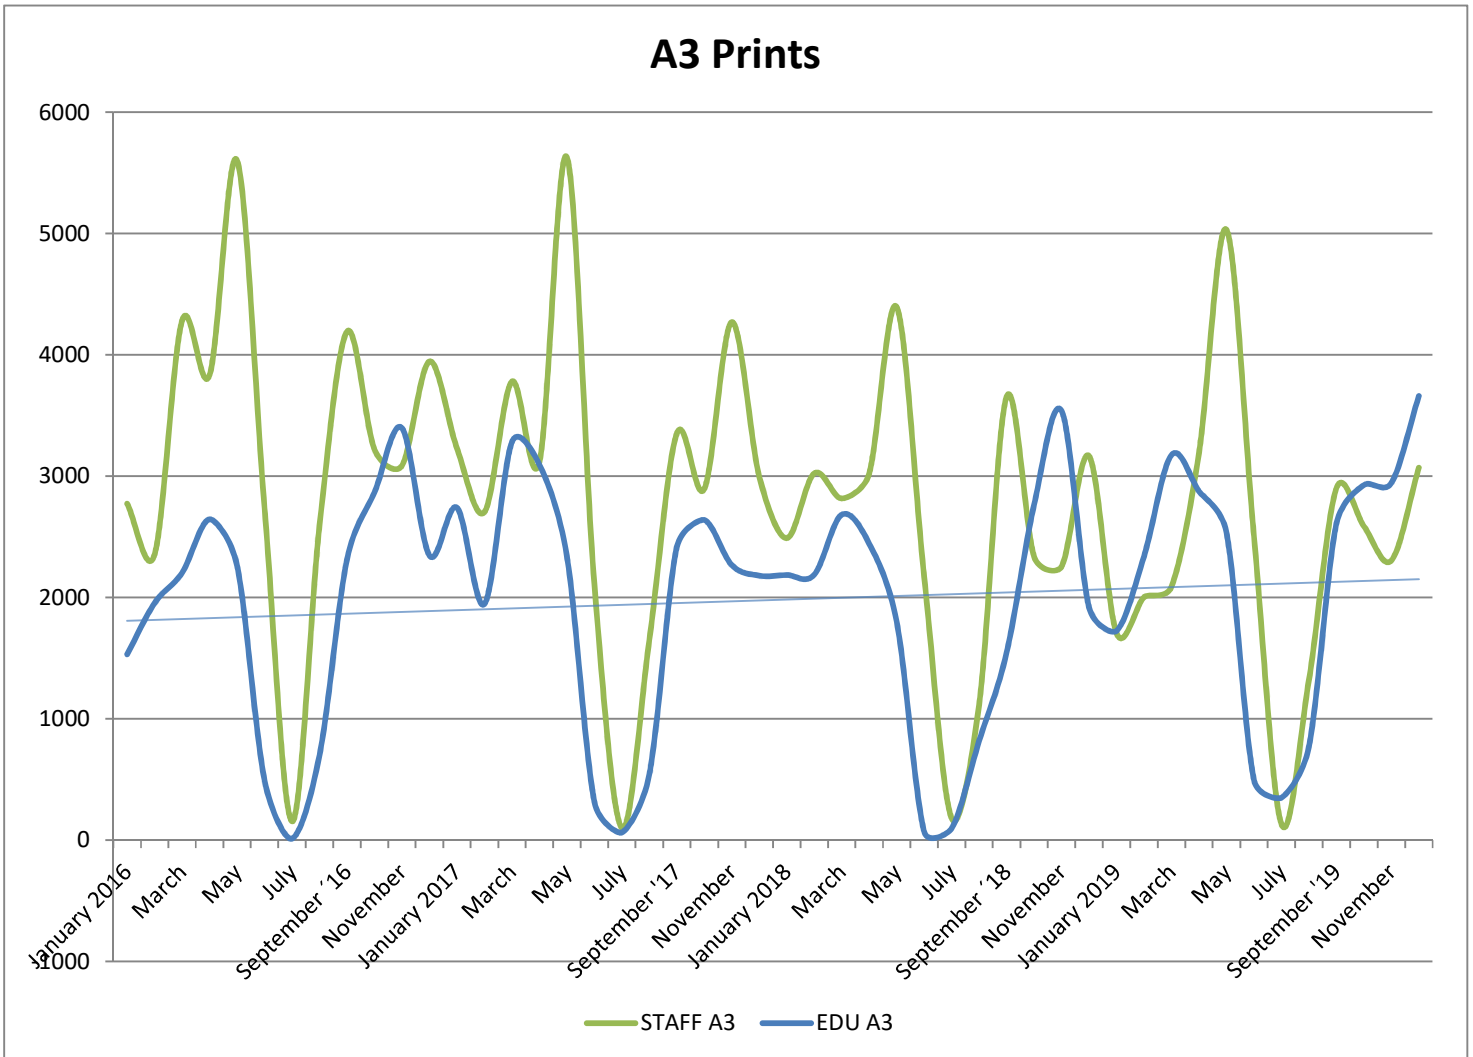

METROPOLIA PRINT STATISTICS 2015 - 2019

Prints Total (MFD & Network Printers)

Number of Network Printers

METROPOLIA PRINT STATISTICS 2015 - 2019

MultiFunction Devices (MFD)

METROPOLIA PRINT STATISTICS 2015 - 2019

METROPOLIA PRINT STATISTICS 2015 - 2019

NETWORK PRINTERS

Network Prints by User Group

Network Printers by User Type

METROPOLIA PRINT STATISTICS 2015 - 2019

PAPERCUT-STATISTICS

Number of Monthly Users (MFD)

Duplex- & Greyscale (MFD)

METROPOLIA PRINT STATISTICS 2015 - 2019