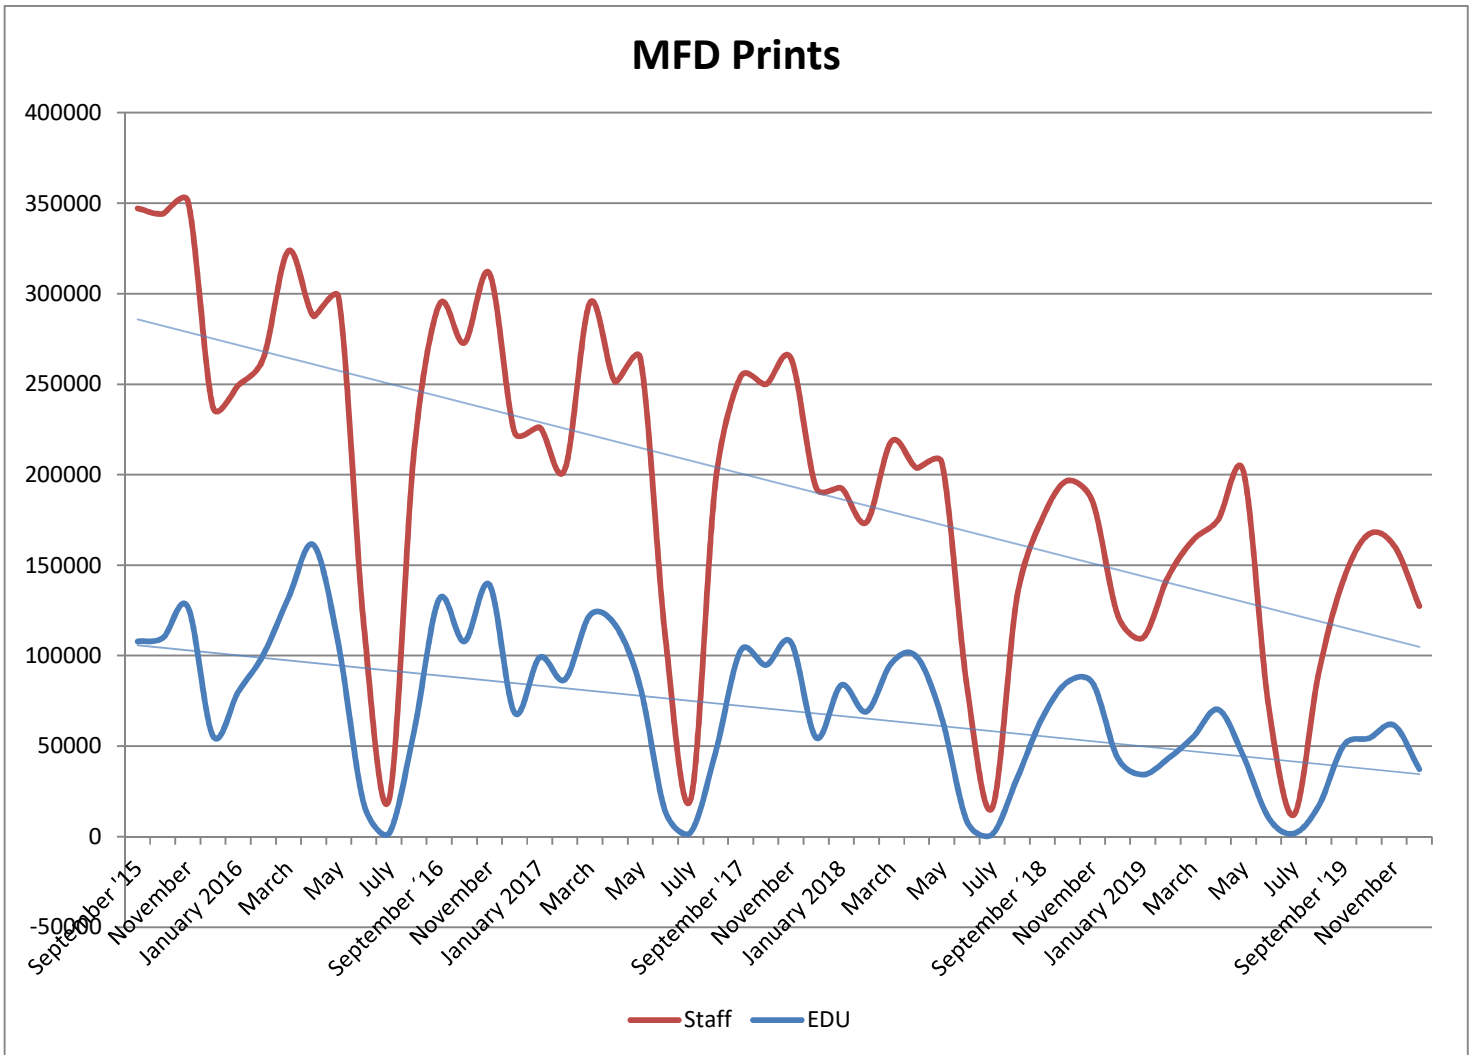

METROPOLIA PRINT STATISTICS 2015 - 2019

Prints Total (MFD & Network Printers)

Number of Network Printers

METROPOLIA PRINT STATISTICS 2015 - 2019

MultiFunction Devices (MFD)

METROPOLIA PRINT STATISTICS 2015 - 2019

METROPOLIA PRINT STATISTICS 2015 - 2019

NETWORK PRINTERS

Network Prints by User Group

Network Printers by User Type

METROPOLIA PRINT STATISTICS 2015 - 2019

PAPERCUT-STATISTICS

Number of Monthly Users (MFD)

Duplex- & Greyscale (MFD)

METROPOLIA PRINT STATISTICS 2015 - 2019