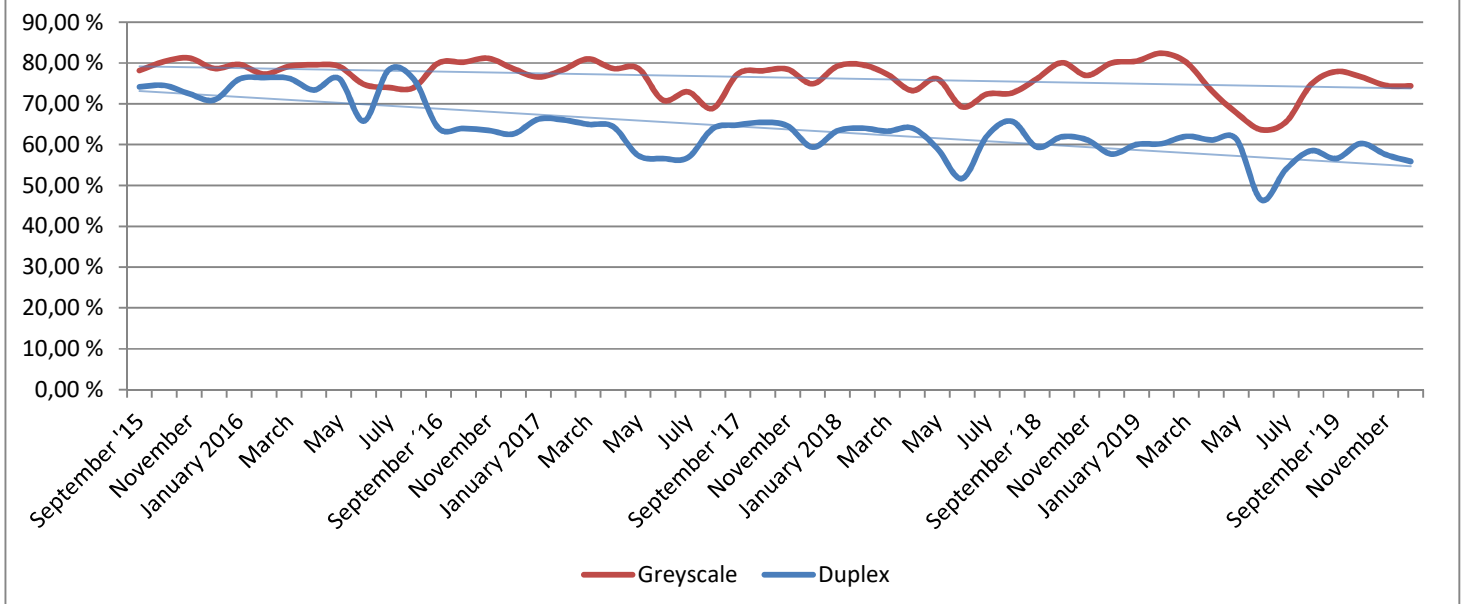

METROPOLIA PRINT STATISTICS 2015 - 2019

NETWORK PRINTERS

Network Prints by User Group

Network Printers by User Type

METROPOLIA PRINT STATISTICS 2015 - 2019

PAPERCUT-STATISTICS

Number of Monthly Users (MFD)

Duplex- & Greyscale (MFD)