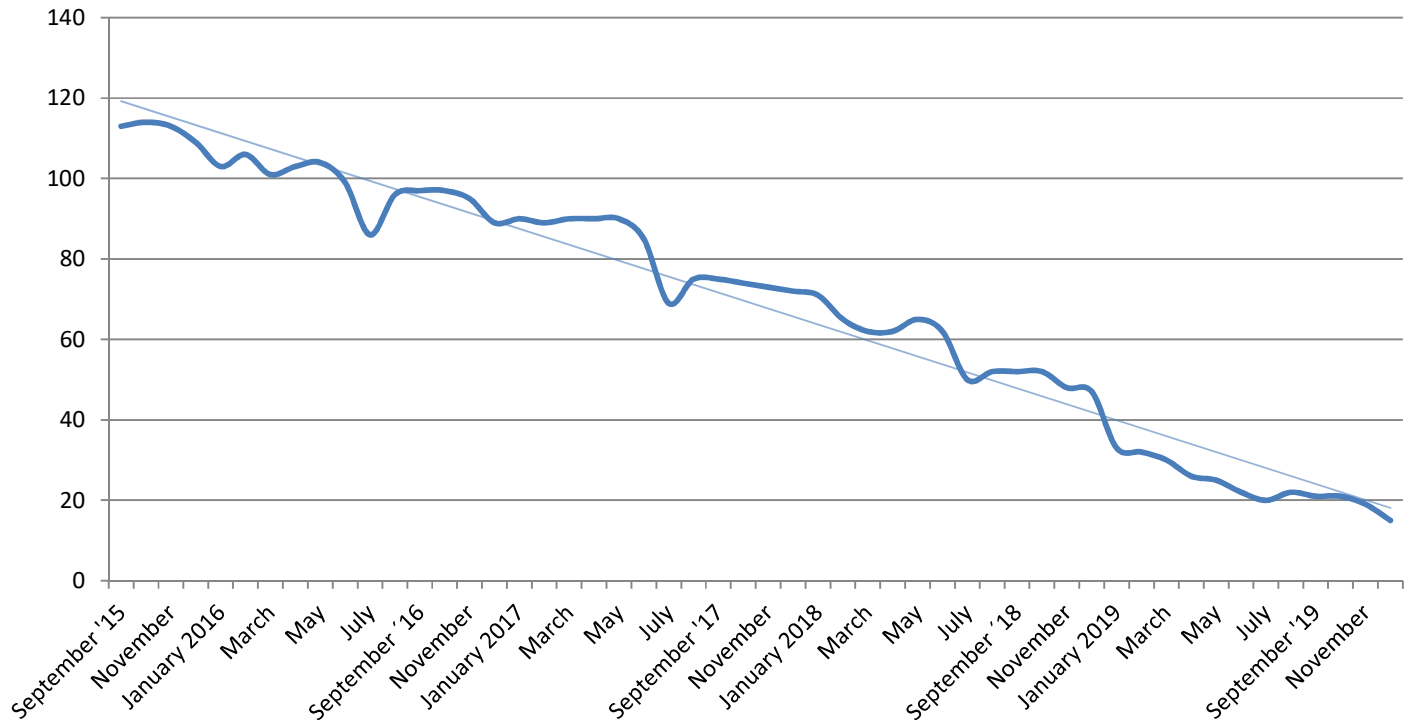

METROPOLIA PRINT STATISTICS 2015 - 2019

Prints Total (MFD & Network Printers)

Number of Network Printers

METROPOLIA PRINT STATISTICS 2015 - 2019

MultiFunction Devices (MFD)

METROPOLIA PRINT STATISTICS 2015 - 2019

METROPOLIA PRINT STATISTICS 2015 - 2019

NETWORK PRINTERS

Network Prints by User Group

Network Printers by User Type

METROPOLIA PRINT STATISTICS 2015 - 2019

PAPERCUT-STATISTICS

Number of Monthly Users (MFD)

Duplex- & Greyscale (MFD)