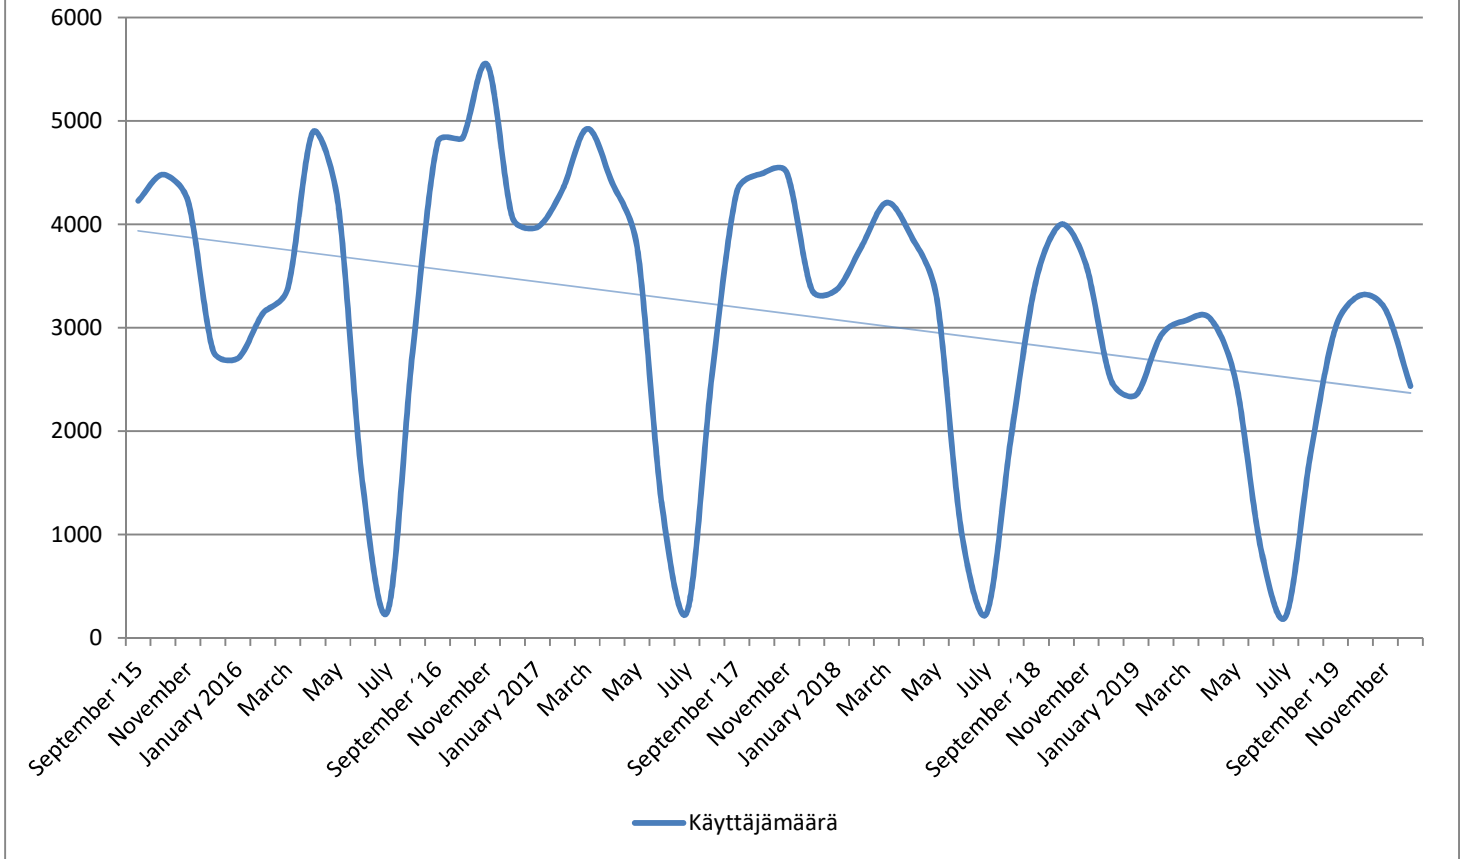

METROPOLIA PRINT STATISTICS 2015 - 2019

NETWORK PRINTERS

Network Prints by User Group

Network Printers by User Type

METROPOLIA PRINT STATISTICS 2015 - 2019

PAPERCUT-STATISTICS

Number of Monthly Users (MFD)

Duplex- & Greyscale (MFD)

METROPOLIA PRINT STATISTICS 2015 - 2019