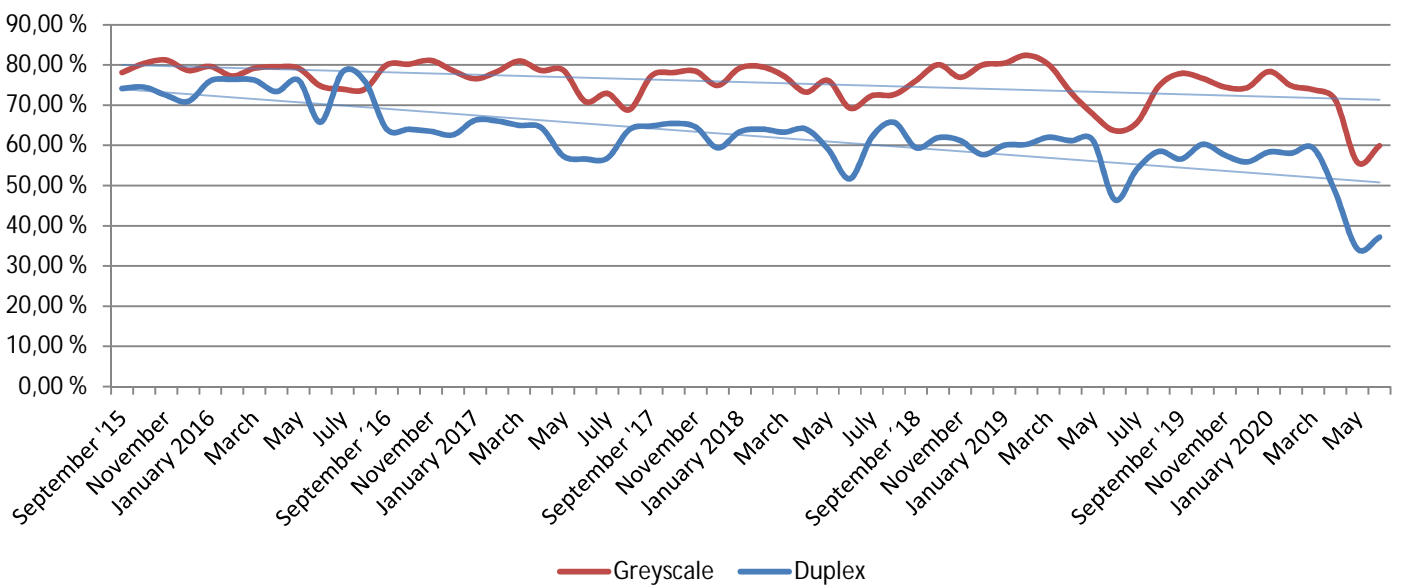

METROPOLIA PRINT STATISTICS
2015 - 2020

NETWORK PRINTERS

Network Prints by User Group

Network Printers by User Type

METROPOLIA PRINT STATISTICS
2015 - 2020

PAPERCUT-STATISTICS

Number of Monthly Users
(MFD)

Duplex- & Greyscale
(MFD)