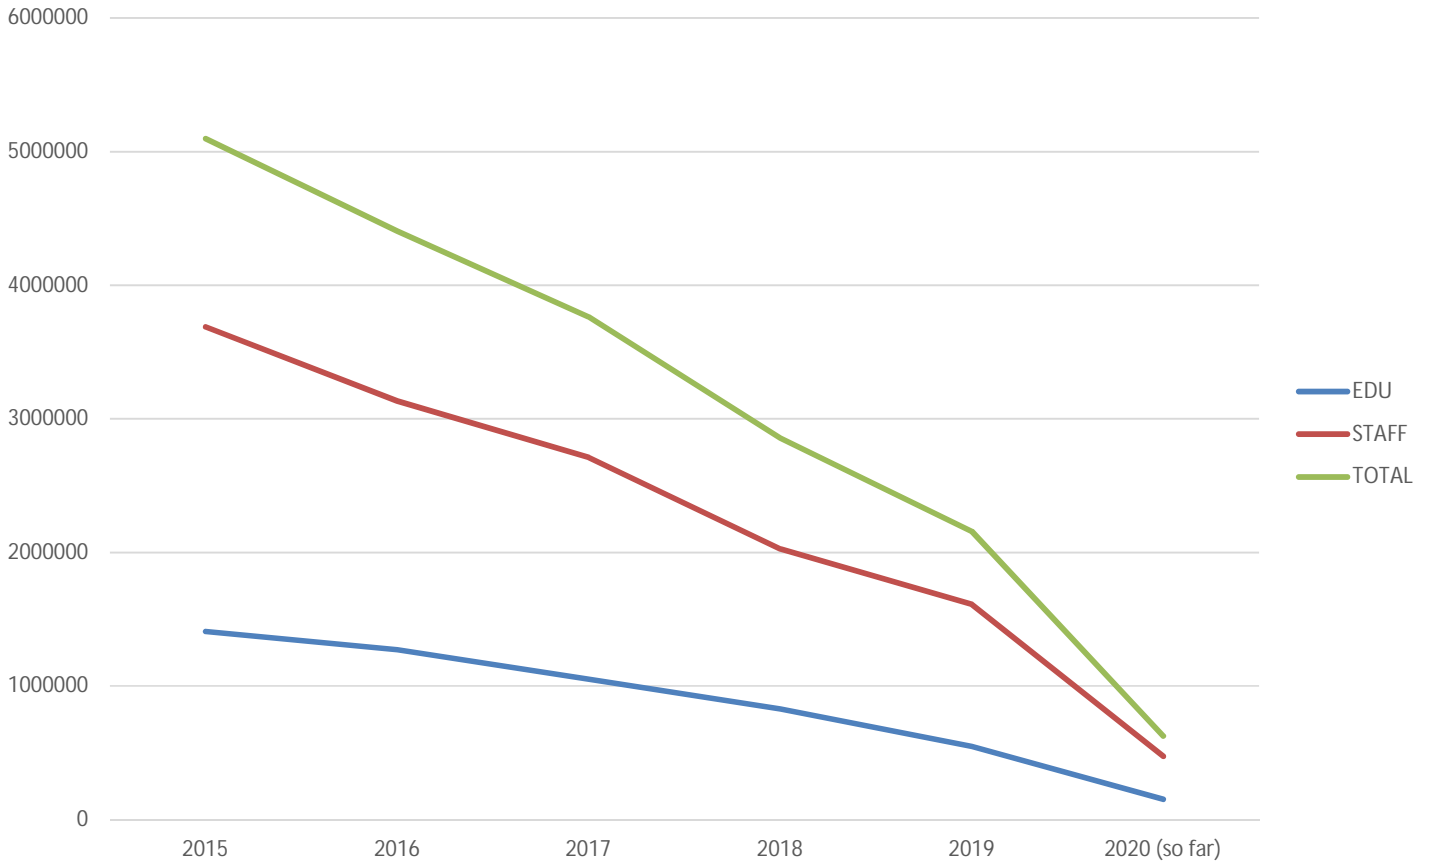

METROPOLIA PRINT STATISTICS
2015 - 2020

Prints Total
(MFD & Network Printers)

Number of Network Printers

METROPOLIA PRINT STATISTICS 2015 - 2020

MultiFunction Devices (MFD)

METROPOLIA PRINT STATISTICS
2015 - 2020

METROPOLIA PRINT STATISTICS
2015 - 2020

NETWORK PRINTERS

Network Prints by User Group

Network Printers by User Type

METROPOLIA PRINT STATISTICS
2015 - 2020

PAPERCUT-STATISTICS

Number of Monthly Users
(MFD)

Duplex- & Greyscale
(MFD)

METROPOLIA PRINT STATISTICS
2015 - 2020

Usage statistics

Grayscale (BW) and Duplex printing