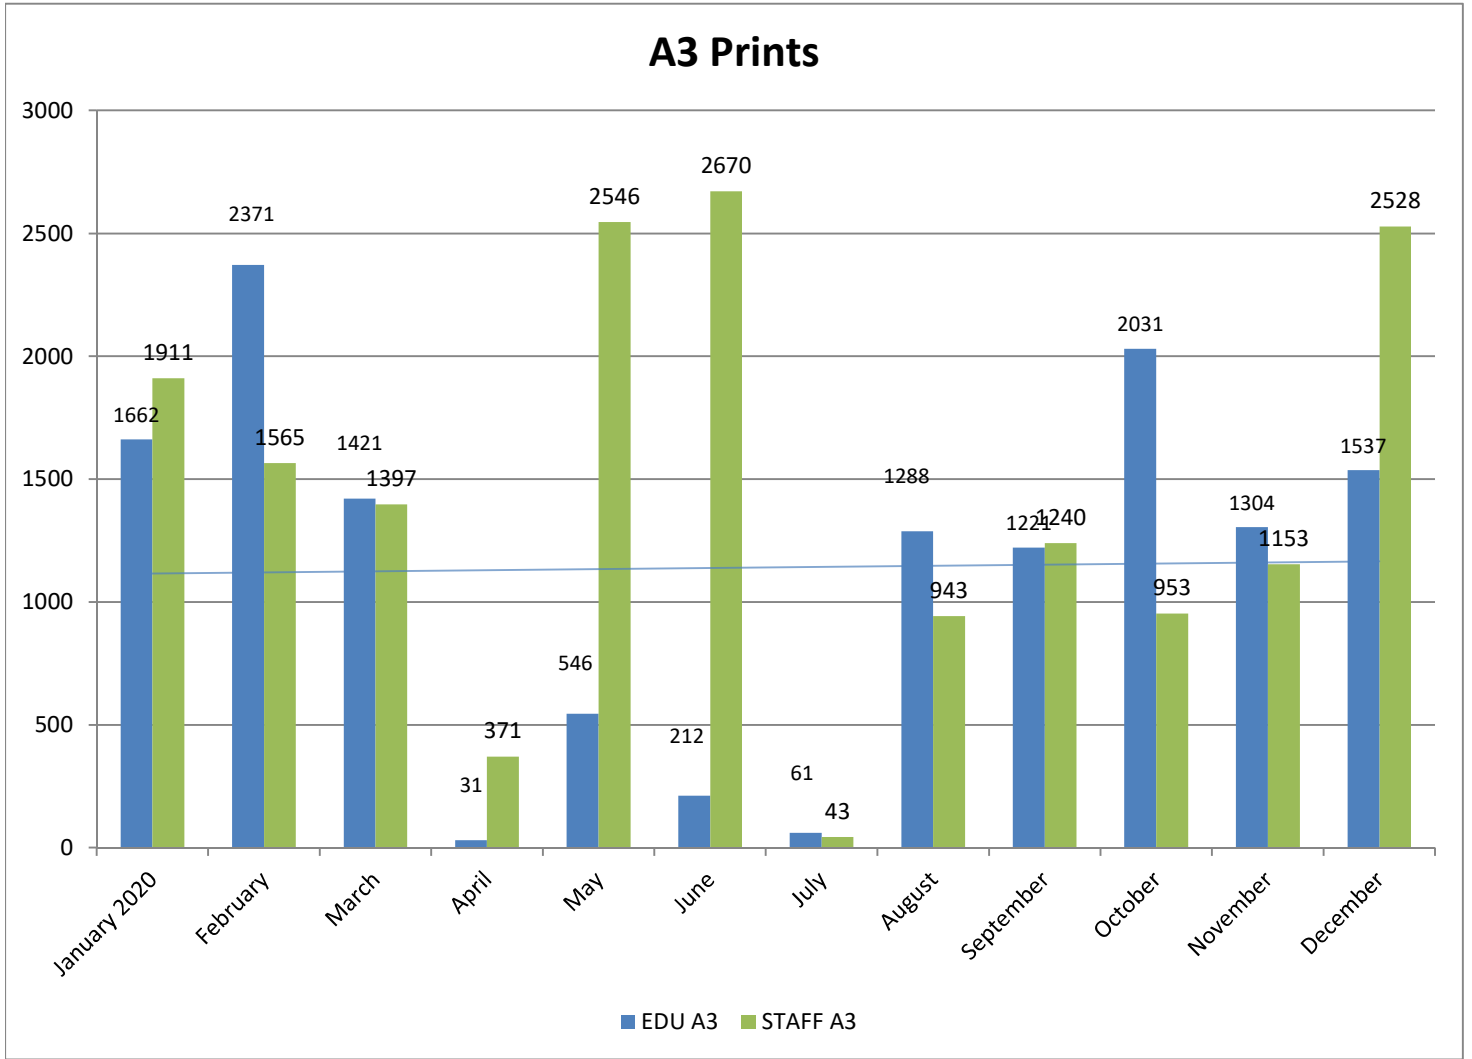

METROPOLIA PRINT STATISTICS PAST 12 MONTHS IN 2020