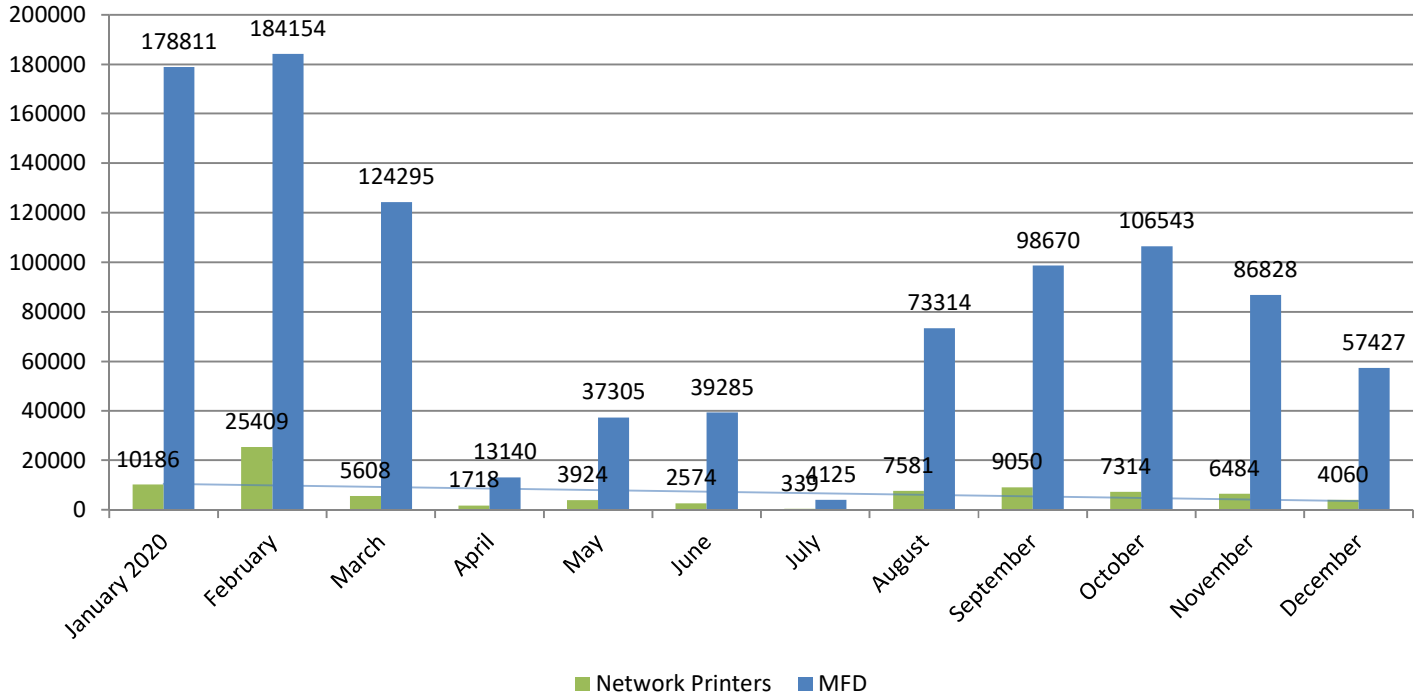

# METROPOLIA PRINT STATISTICS PAST 12 MONTHS IN 2020

## Prints Total (MFD & Network Printers)