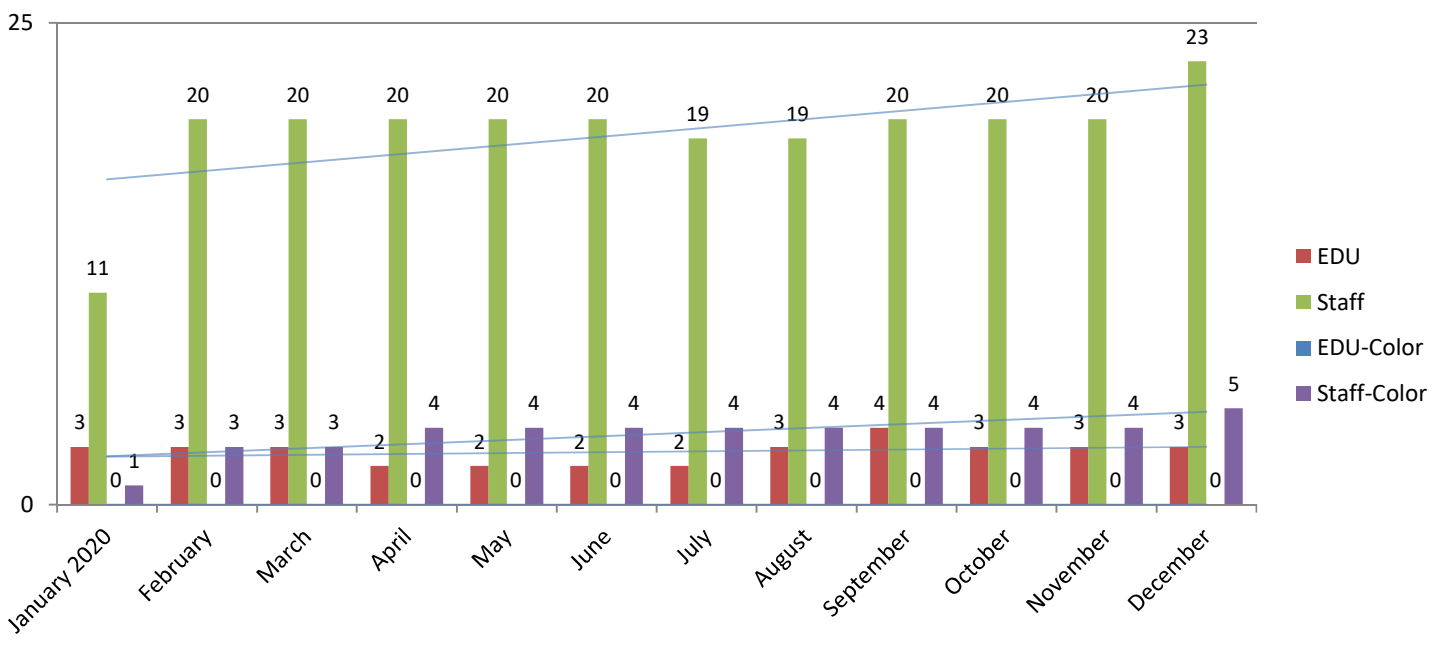

Network Printers by User Type