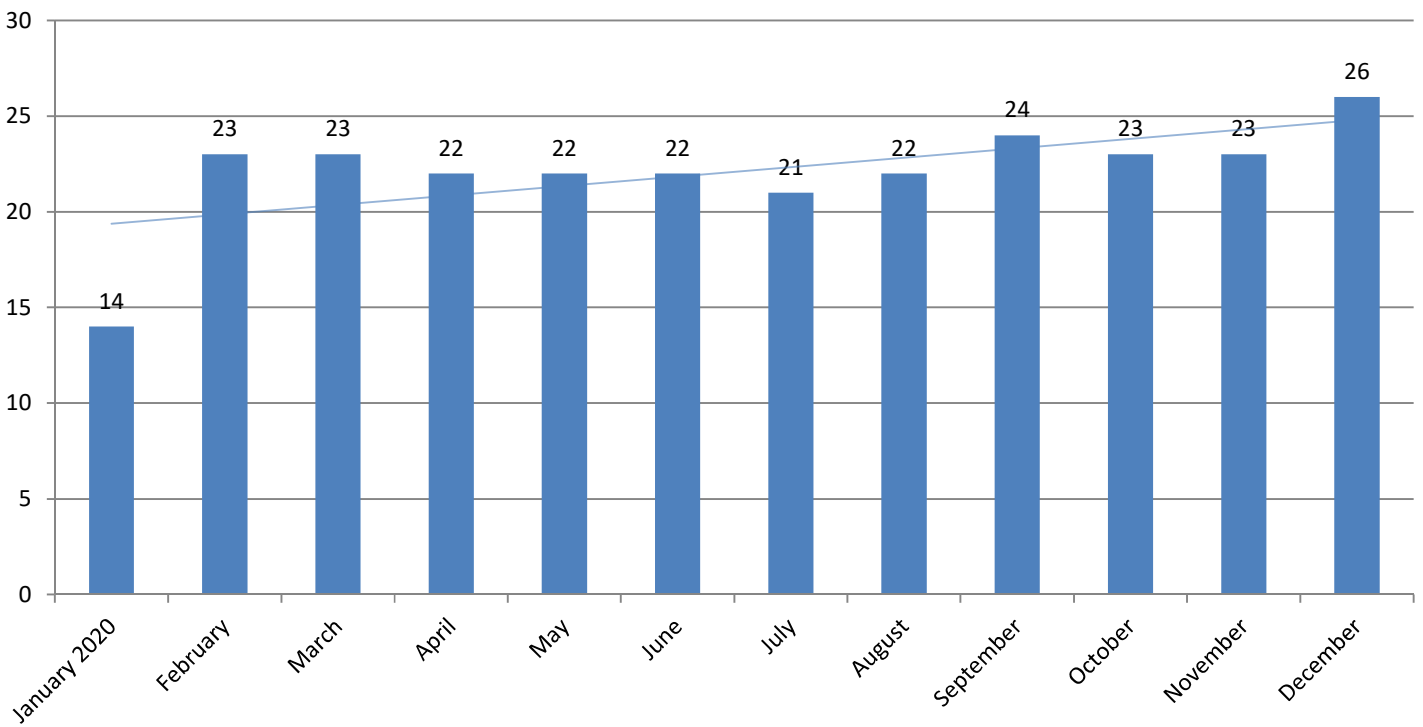

Number of Network Printers