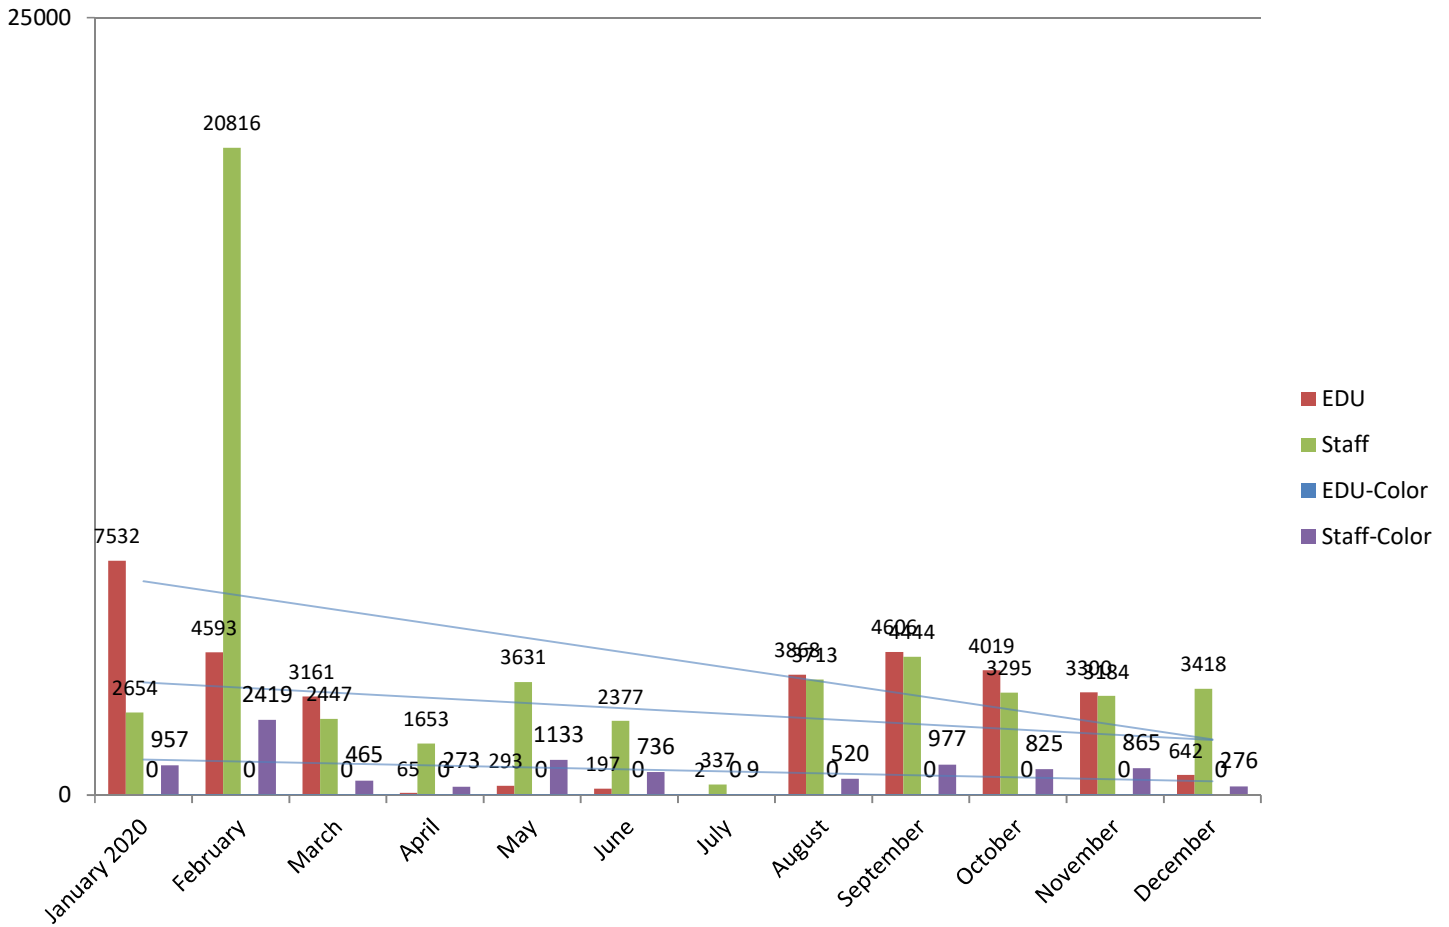

METROPOLIA PRINT STATISTICS PAST 12 MONTHS IN 2020

NETWORK PRINTERS

Network Prints by User Group