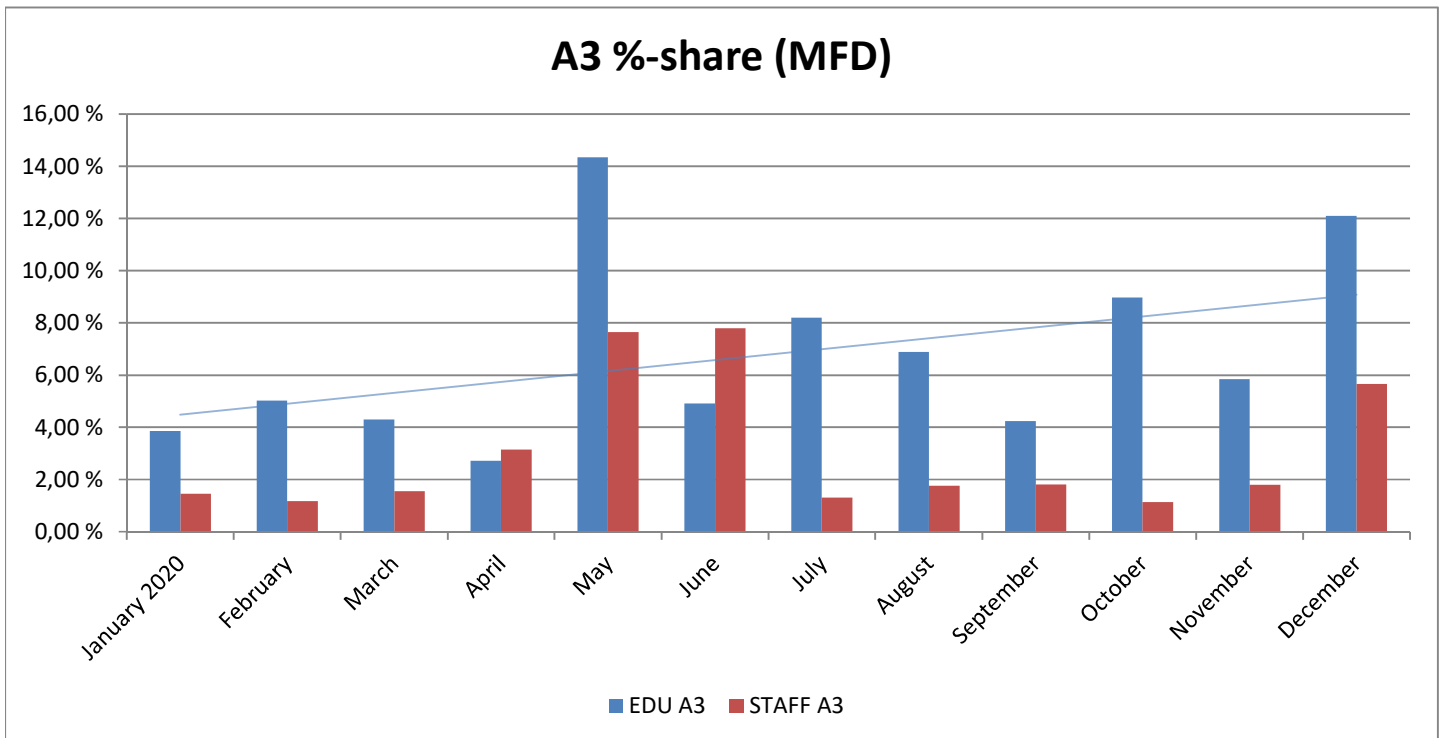

METROPOLIA PRINT STATISTICS PAST 12 MONTHS IN 2020