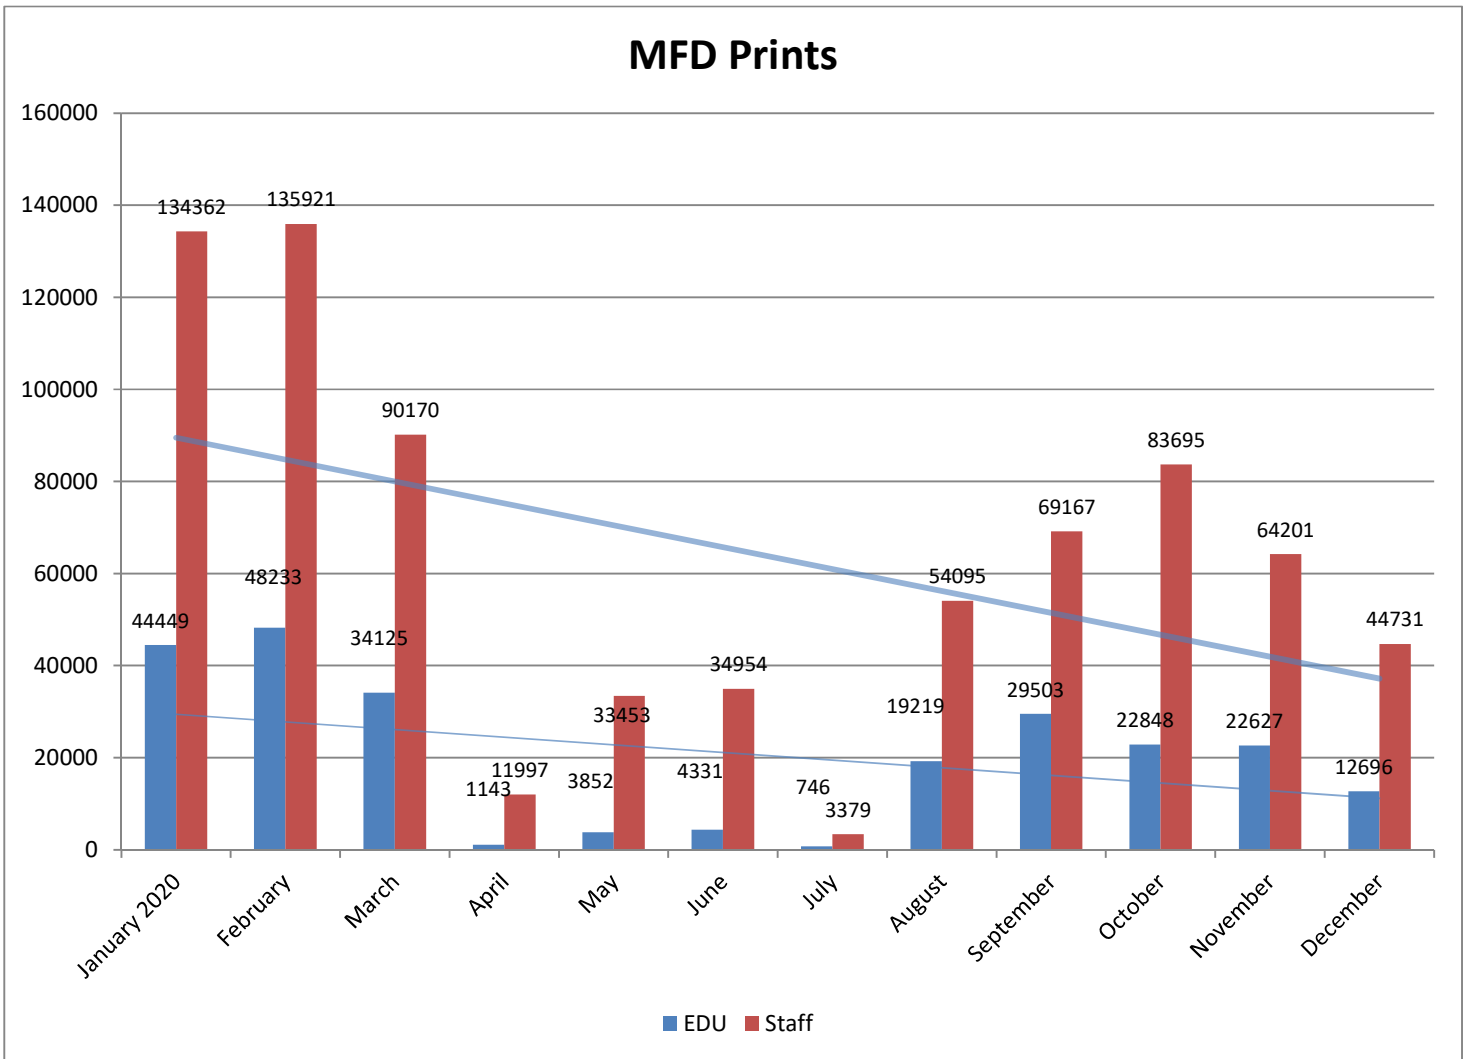

METROPOLIA PRINT STATISTICS PAST 12 MONTHS IN 2020

MultiFunction Devices (MFD)