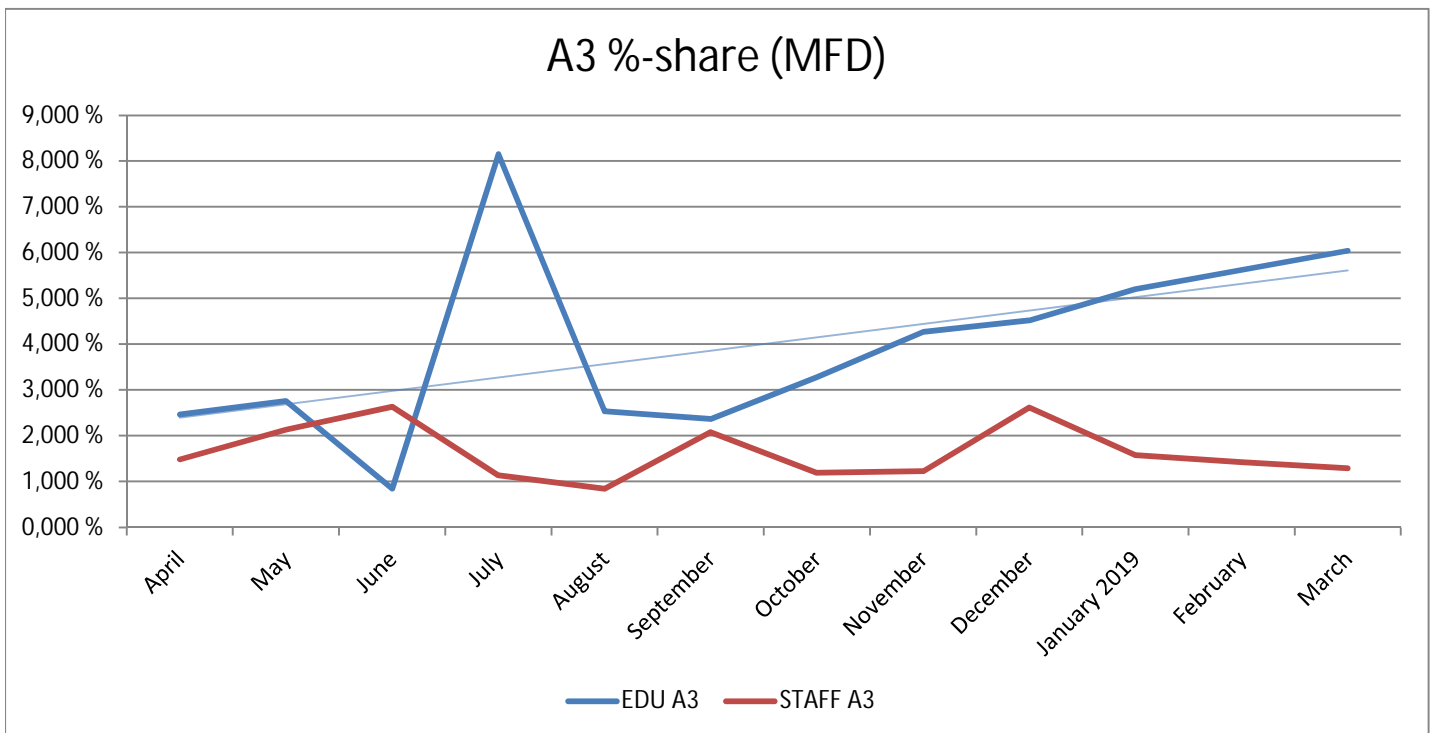

METROPOLIA PRINT STATISTICS  
PAST 12 MONTHS

Prints Total  
(MFD & Network Printers)

Number of Network Printers

METROPOLIA PRINT STATISTICS  
PAST 12 MONTHS

MultiFunction Devices (MFD)

METROPOLIA PRINT STATISTICS  
PAST 12 MONTHS

METROPOLIA PRINT STATISTICS  
PAST 12 MONTHS

NETWORK PRINTERS

Network Prints by User Group

Network Printers by User Type

METROPOLIA PRINT STATISTICS  
PAST 12 MONTHS

PAPERCUT-STATISTICS

Number of Monthly Users  
(MFD)