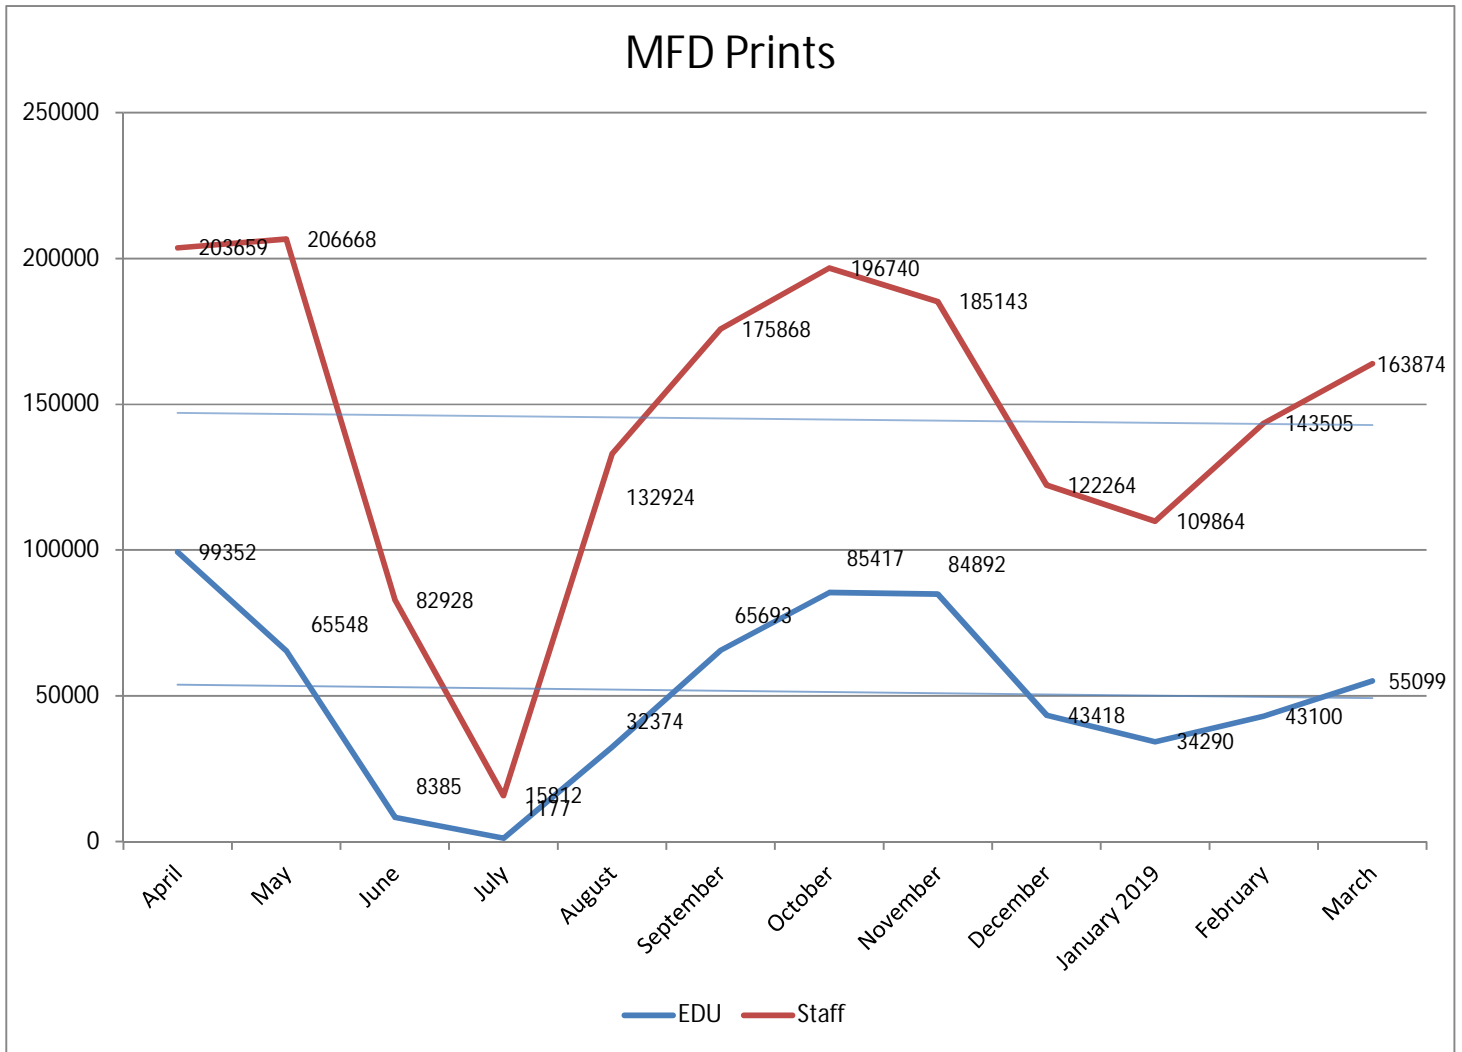

METROPOLIA PRINT STATISTICS  
PAST 12 MONTHS

Prints Total  
(MFD & Network Printers)

Number of Network Printers

METROPOLIA PRINT STATISTICS  
PAST 12 MONTHS

MultiFunction Devices (MFD)

METROPOLIA PRINT STATISTICS  
PAST 12 MONTHS

METROPOLIA PRINT STATISTICS  
PAST 12 MONTHS

NETWORK PRINTERS

Network Prints by User Group

Network Printers by User Type

METROPOLIA PRINT STATISTICS  
PAST 12 MONTHS

PAPERCUT-STATISTICS

Number of Monthly Users  
(MFD)

Duplex- & Greyscale  
(MFD)