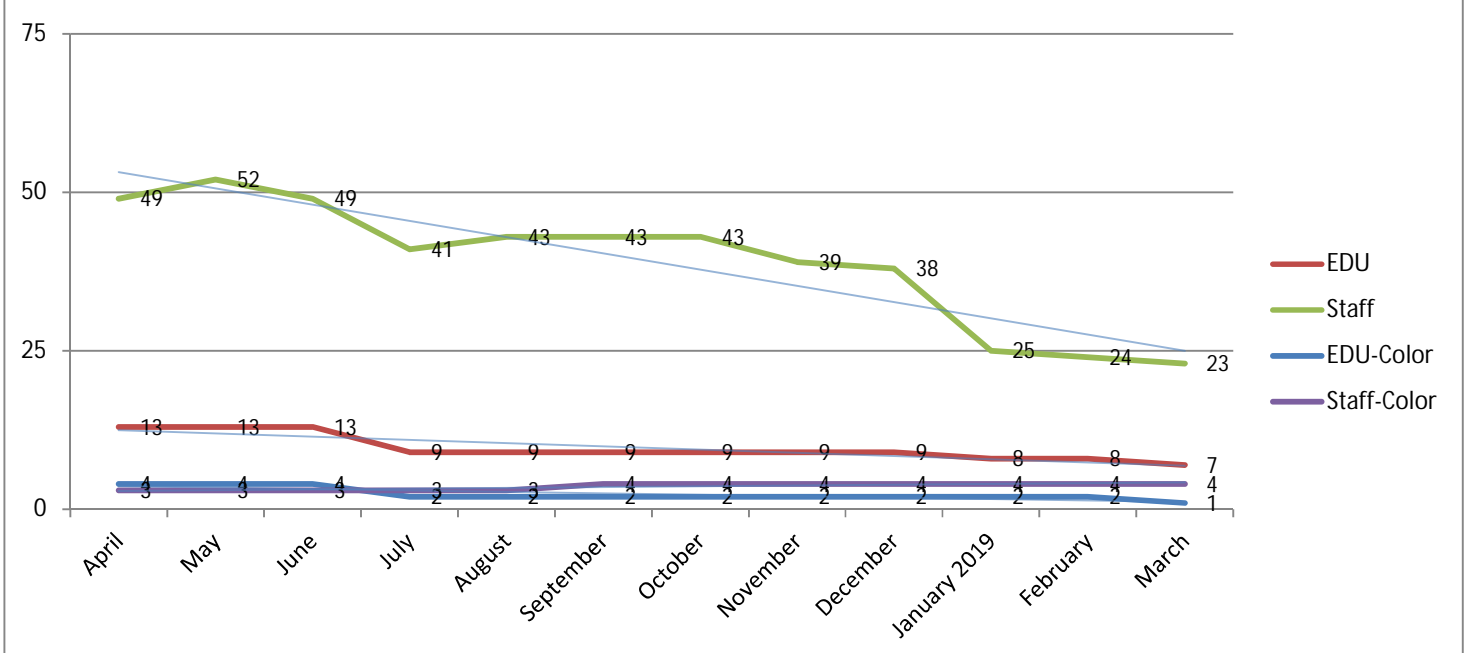

METROPOLIA PRINT STATISTICS  
PAST 12 MONTHS

Prints Total  
(MFD & Network Printers)

Number of Network Printers

METROPOLIA PRINT STATISTICS  
PAST 12 MONTHS

MultiFunction Devices (MFD)

METROPOLIA PRINT STATISTICS  
PAST 12 MONTHS

METROPOLIA PRINT STATISTICS  
PAST 12 MONTHS

NETWORK PRINTERS

Network Prints by User Group

Network Printers by User Type

METROPOLIA PRINT STATISTICS  
PAST 12 MONTHS

PAPERCUT-STATISTICS

Number of Monthly Users  
(MFD)