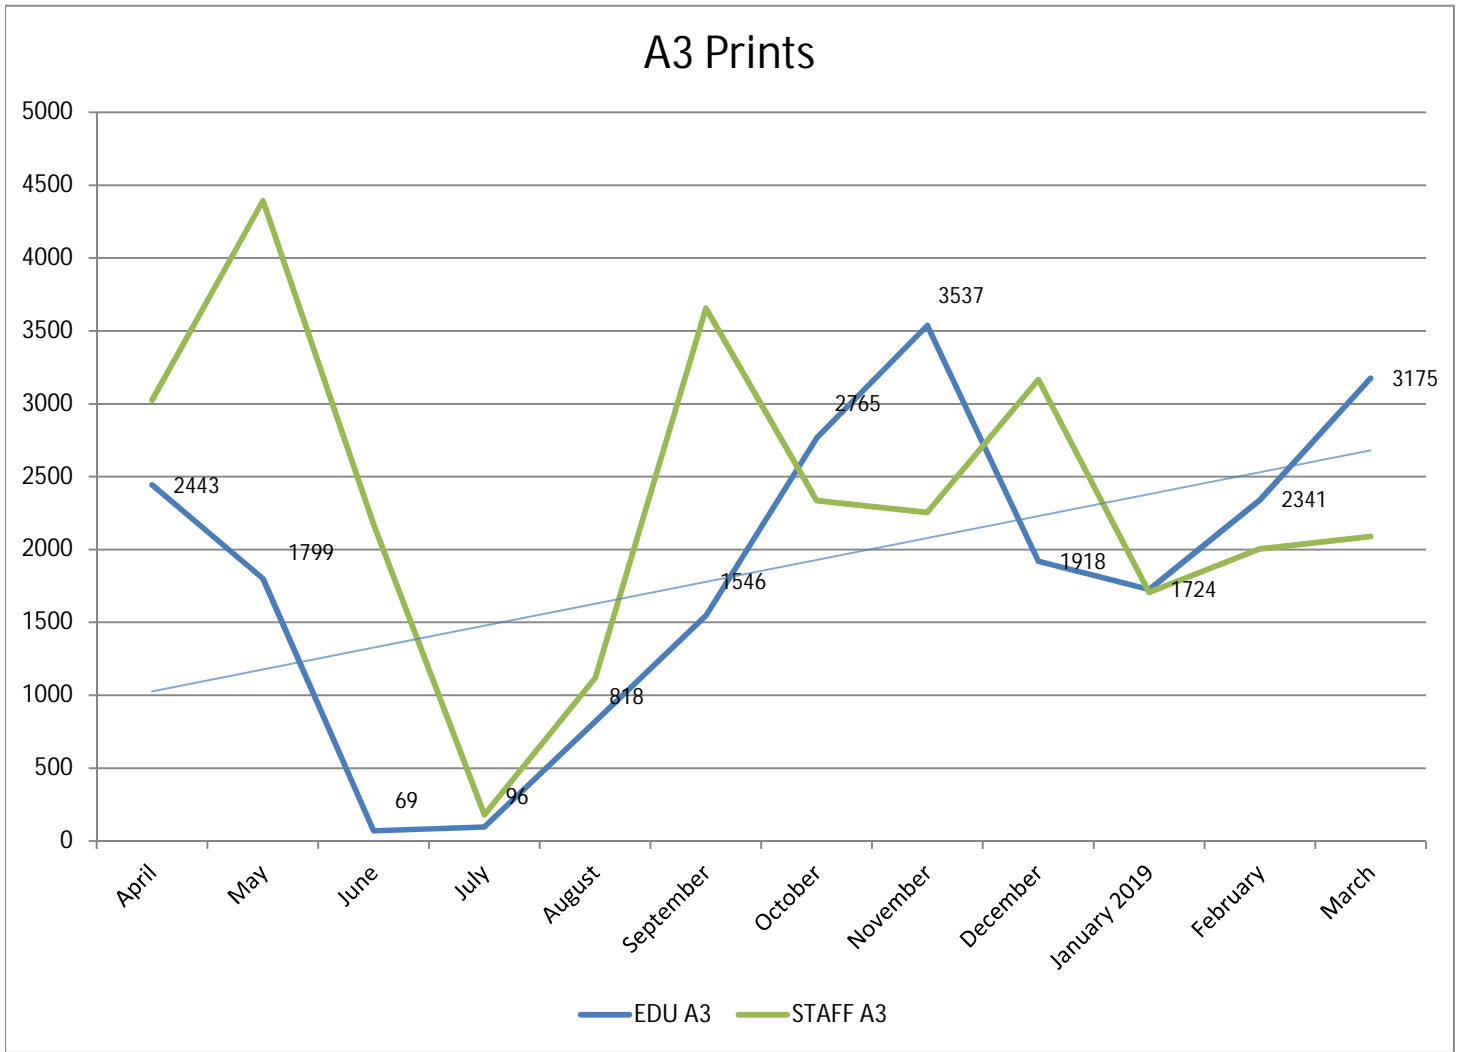

METROPOLIA PRINT STATISTICS  
PAST 12 MONTHS

Prints Total  
(MFD & Network Printers)

Number of Network Printers

METROPOLIA PRINT STATISTICS  
PAST 12 MONTHS

MultiFunction Devices (MFD)

METROPOLIA PRINT STATISTICS  
PAST 12 MONTHS

METROPOLIA PRINT STATISTICS  
PAST 12 MONTHS

NETWORK PRINTERS

Network Prints by User Group

Network Printers by User Type

METROPOLIA PRINT STATISTICS  
PAST 12 MONTHS

PAPERCUT-STATISTICS

Number of Monthly Users  
(MFD)