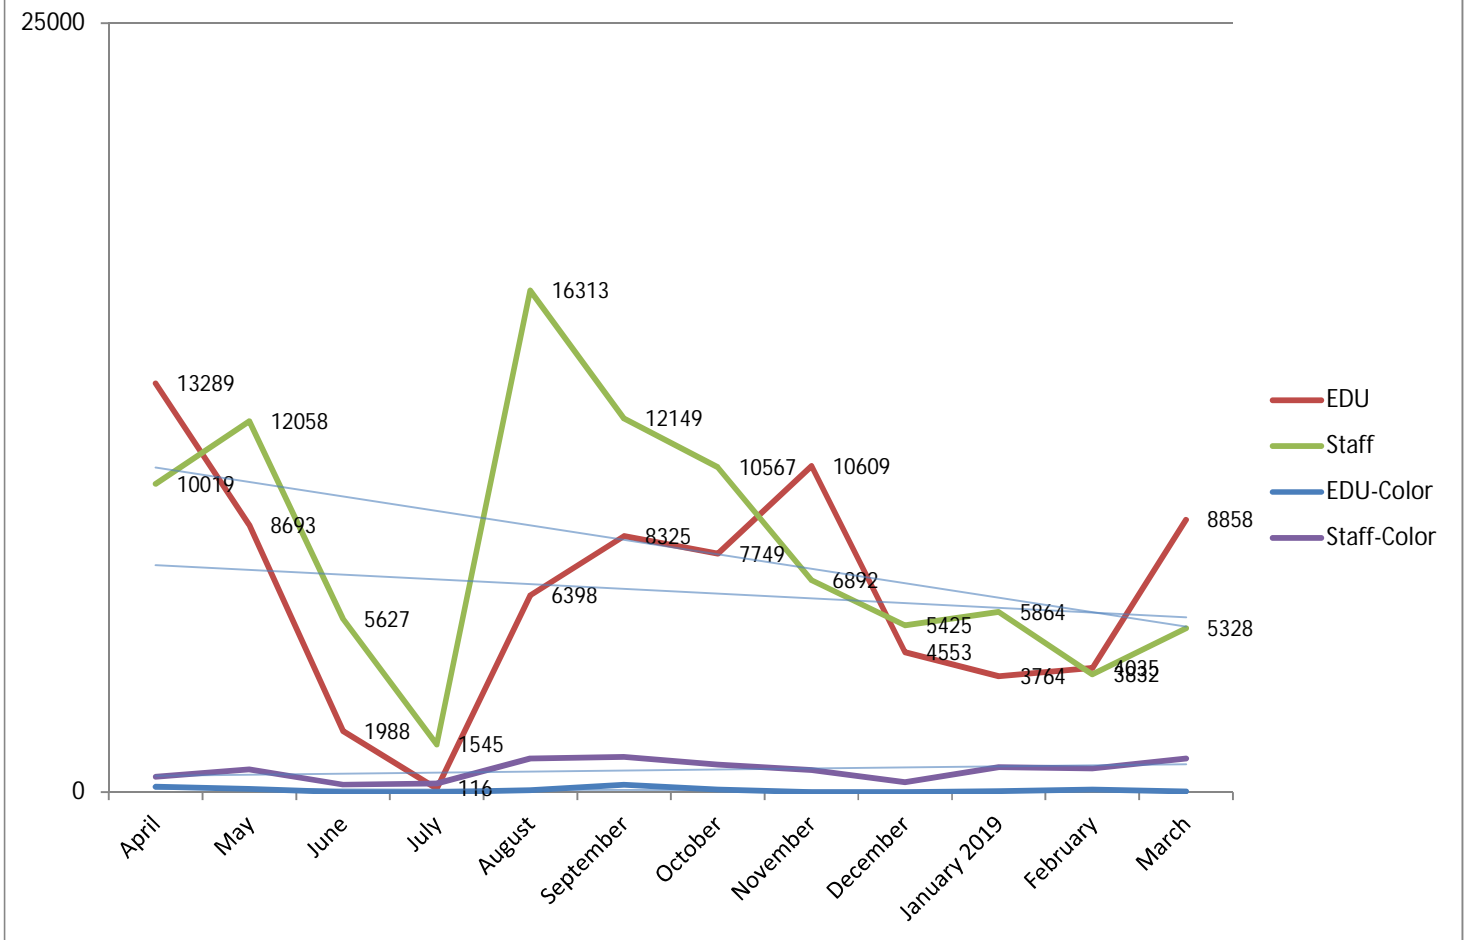

METROPOLIA PRINT STATISTICS  
PAST 12 MONTHS

Prints Total  
(MFD & Network Printers)

Number of Network Printers

METROPOLIA PRINT STATISTICS  
PAST 12 MONTHS

MultiFunction Devices (MFD)

METROPOLIA PRINT STATISTICS  
PAST 12 MONTHS

METROPOLIA PRINT STATISTICS  
PAST 12 MONTHS

NETWORK PRINTERS

Network Prints by User Group

Network Printers by User Type

METROPOLIA PRINT STATISTICS  
PAST 12 MONTHS

PAPERCUT-STATISTICS

Number of Monthly Users  
(MFD)