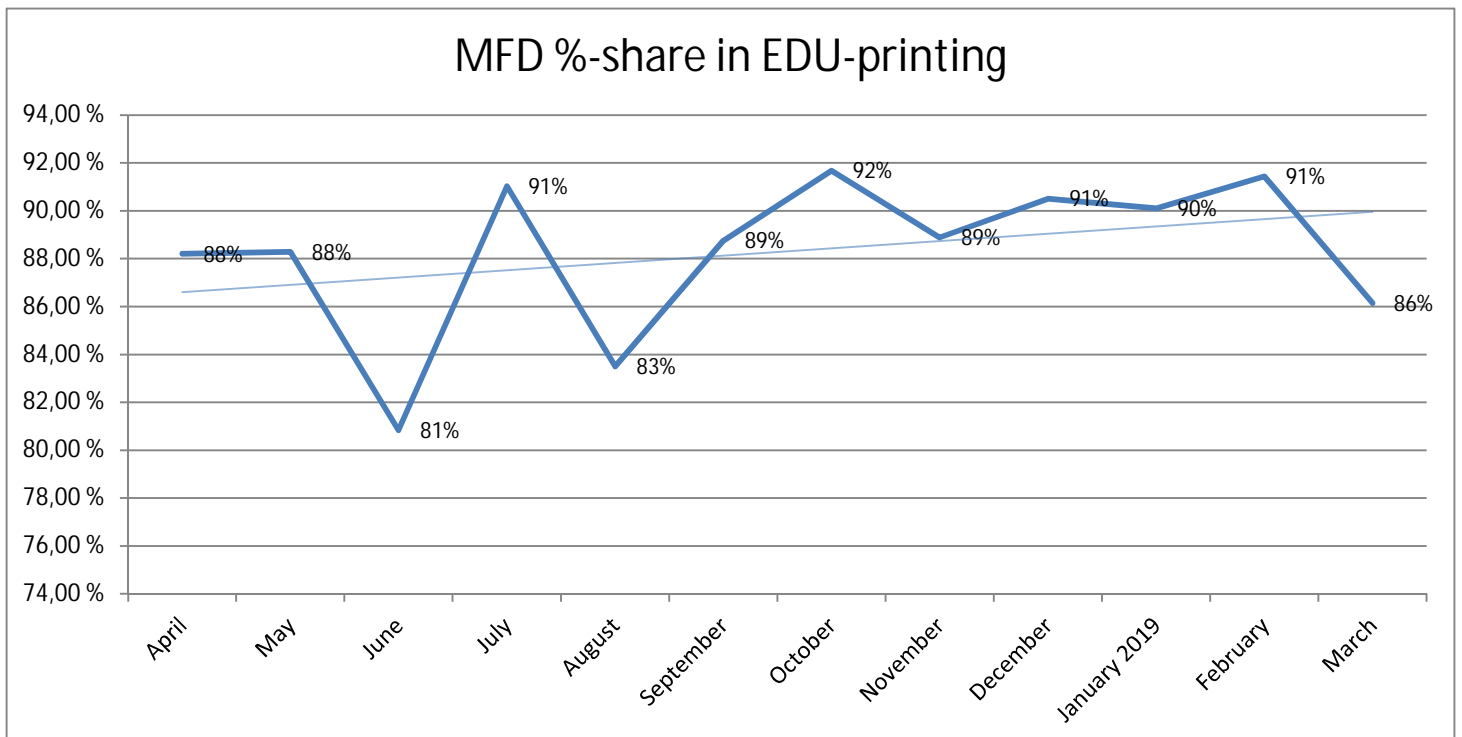

METROPOLIA PRINT STATISTICS  
PAST 12 MONTHS

Prints Total  
(MFD & Network Printers)

Number of Network Printers

METROPOLIA PRINT STATISTICS  
PAST 12 MONTHS

MultiFunction Devices (MFD)

METROPOLIA PRINT STATISTICS  
PAST 12 MONTHS

METROPOLIA PRINT STATISTICS  
PAST 12 MONTHS

NETWORK PRINTERS

Network Prints by User Group

Network Printers by User Type

METROPOLIA PRINT STATISTICS  
PAST 12 MONTHS

PAPERCUT-STATISTICS

Number of Monthly Users  
(MFD)