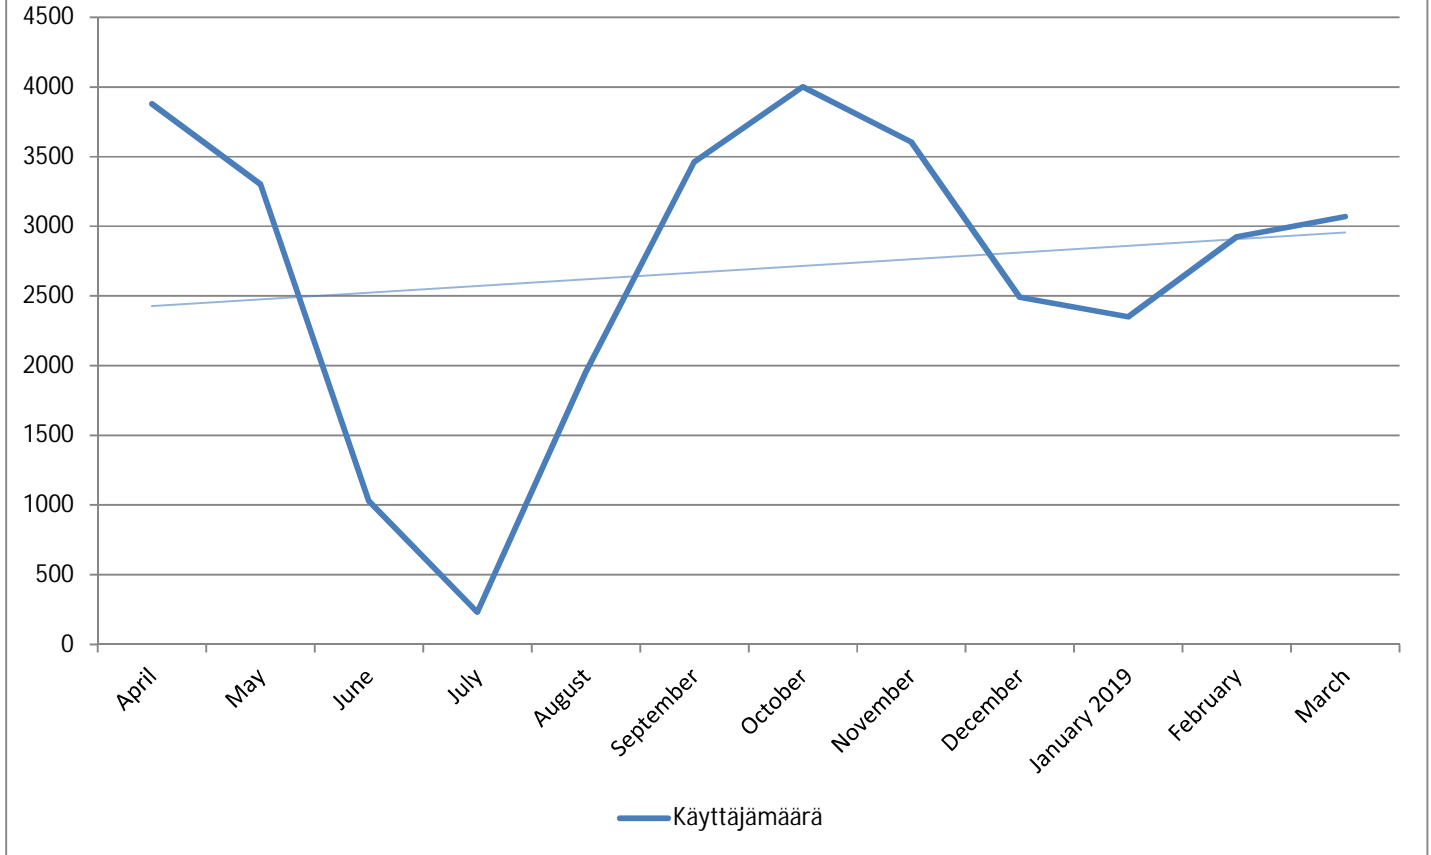

METROPOLIA PRINT STATISTICS  
PAST 12 MONTHS

NETWORK PRINTERS

Network Prints by User Group

Network Printers by User Type

METROPOLIA PRINT STATISTICS  
PAST 12 MONTHS

PAPERCUT-STATISTICS

Number of Monthly Users  
(MFD)