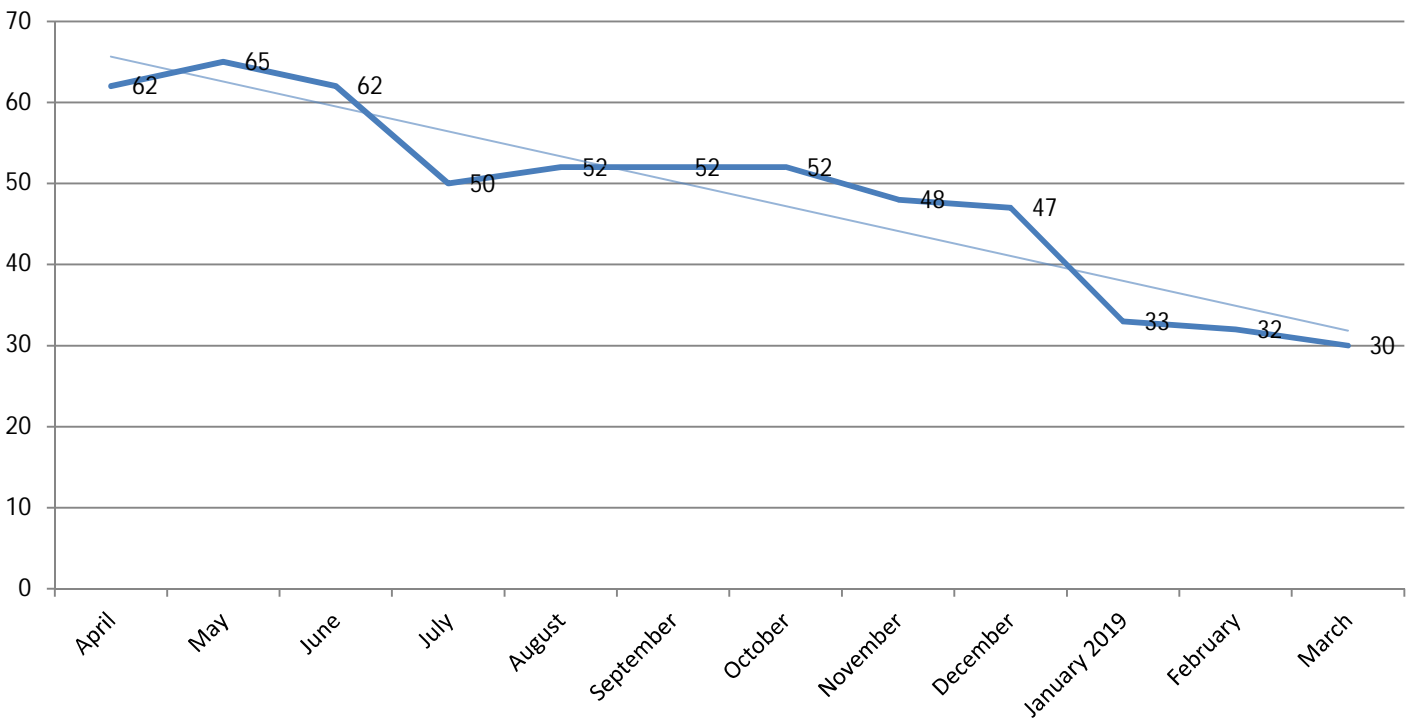

METROPOLIA PRINT STATISTICS  
PAST 12 MONTHS

Prints Total  
(MFD & Network Printers)

Number of Network Printers

METROPOLIA PRINT STATISTICS  
PAST 12 MONTHS

MultiFunction Devices (MFD)

METROPOLIA PRINT STATISTICS  
PAST 12 MONTHS

METROPOLIA PRINT STATISTICS  
PAST 12 MONTHS

NETWORK PRINTERS

Network Prints by User Group

Network Printers by User Type

METROPOLIA PRINT STATISTICS  
PAST 12 MONTHS

PAPERCUT-STATISTICS

Number of Monthly Users  
(MFD)