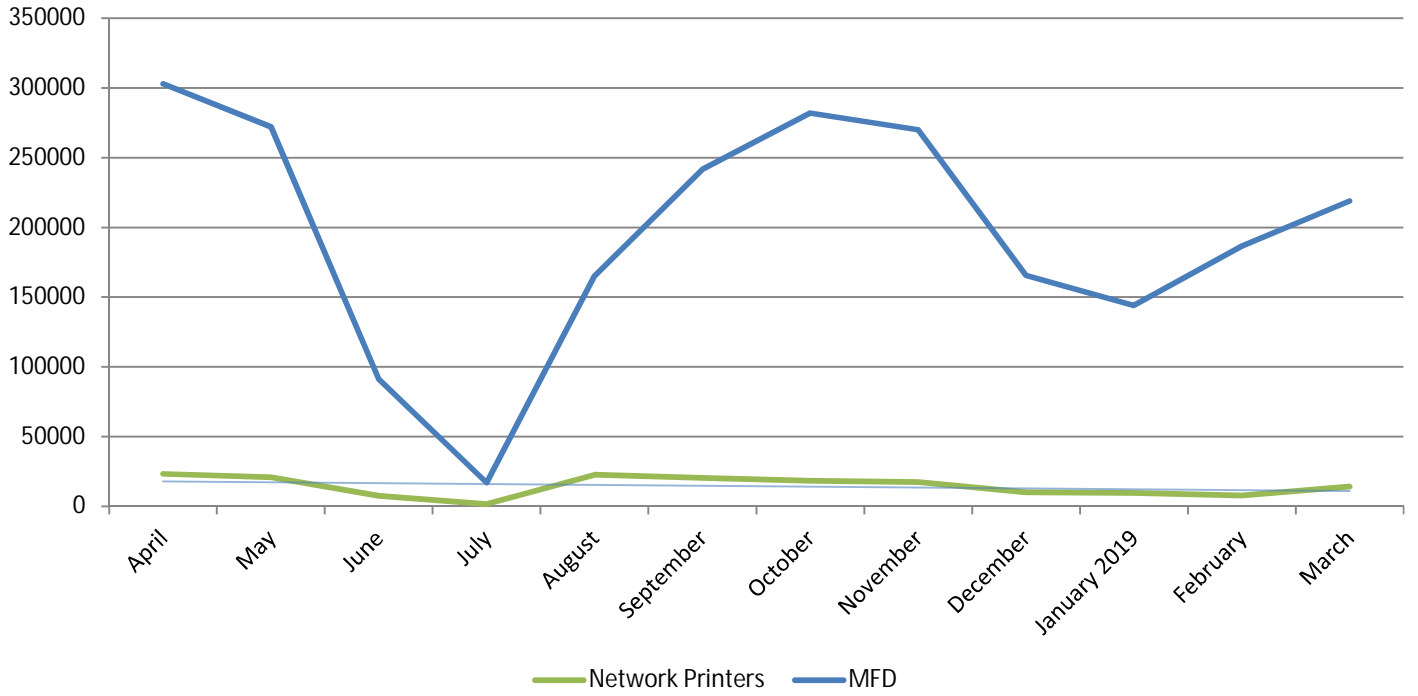

METROPOLIA PRINT STATISTICS  
PAST 12 MONTHS

Prints Total  
(MFD & Network Printers)

Number of Network Printers

METROPOLIA PRINT STATISTICS  
PAST 12 MONTHS

MultiFunction Devices (MFD)

METROPOLIA PRINT STATISTICS  
PAST 12 MONTHS

METROPOLIA PRINT STATISTICS  
PAST 12 MONTHS

NETWORK PRINTERS

Network Prints by User Group

Network Printers by User Type

METROPOLIA PRINT STATISTICS  
PAST 12 MONTHS

PAPERCUT-STATISTICS

Number of Monthly Users  
(MFD)