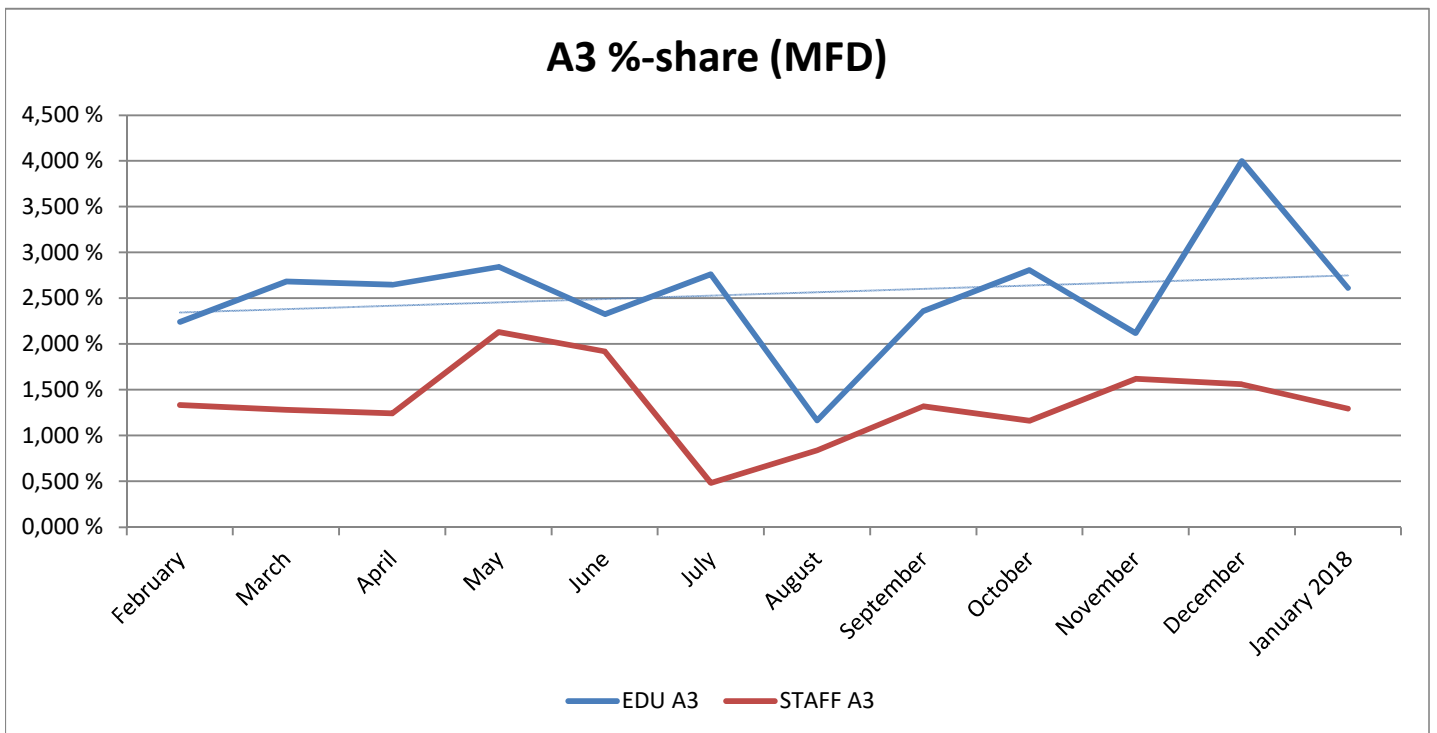

METROPOLIA PRINT STATISTICS PAST 12 MONTHS