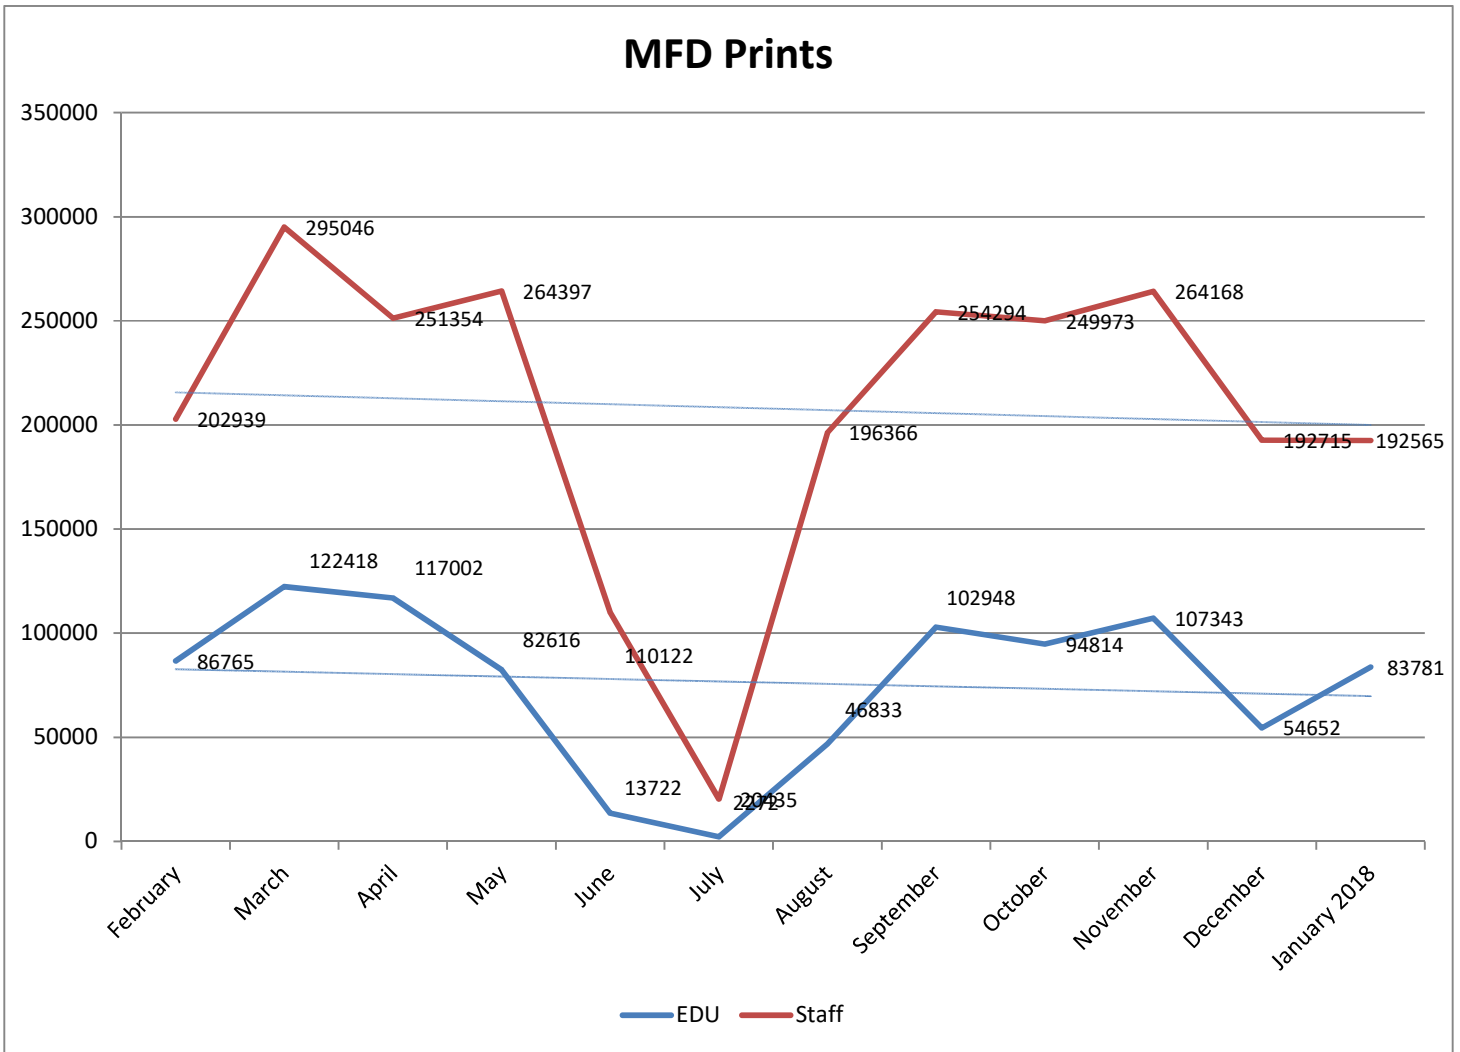

METROPOLIA PRINT STATISTICS PAST 12 MONTHS

MultiFunction Devices (MFD)