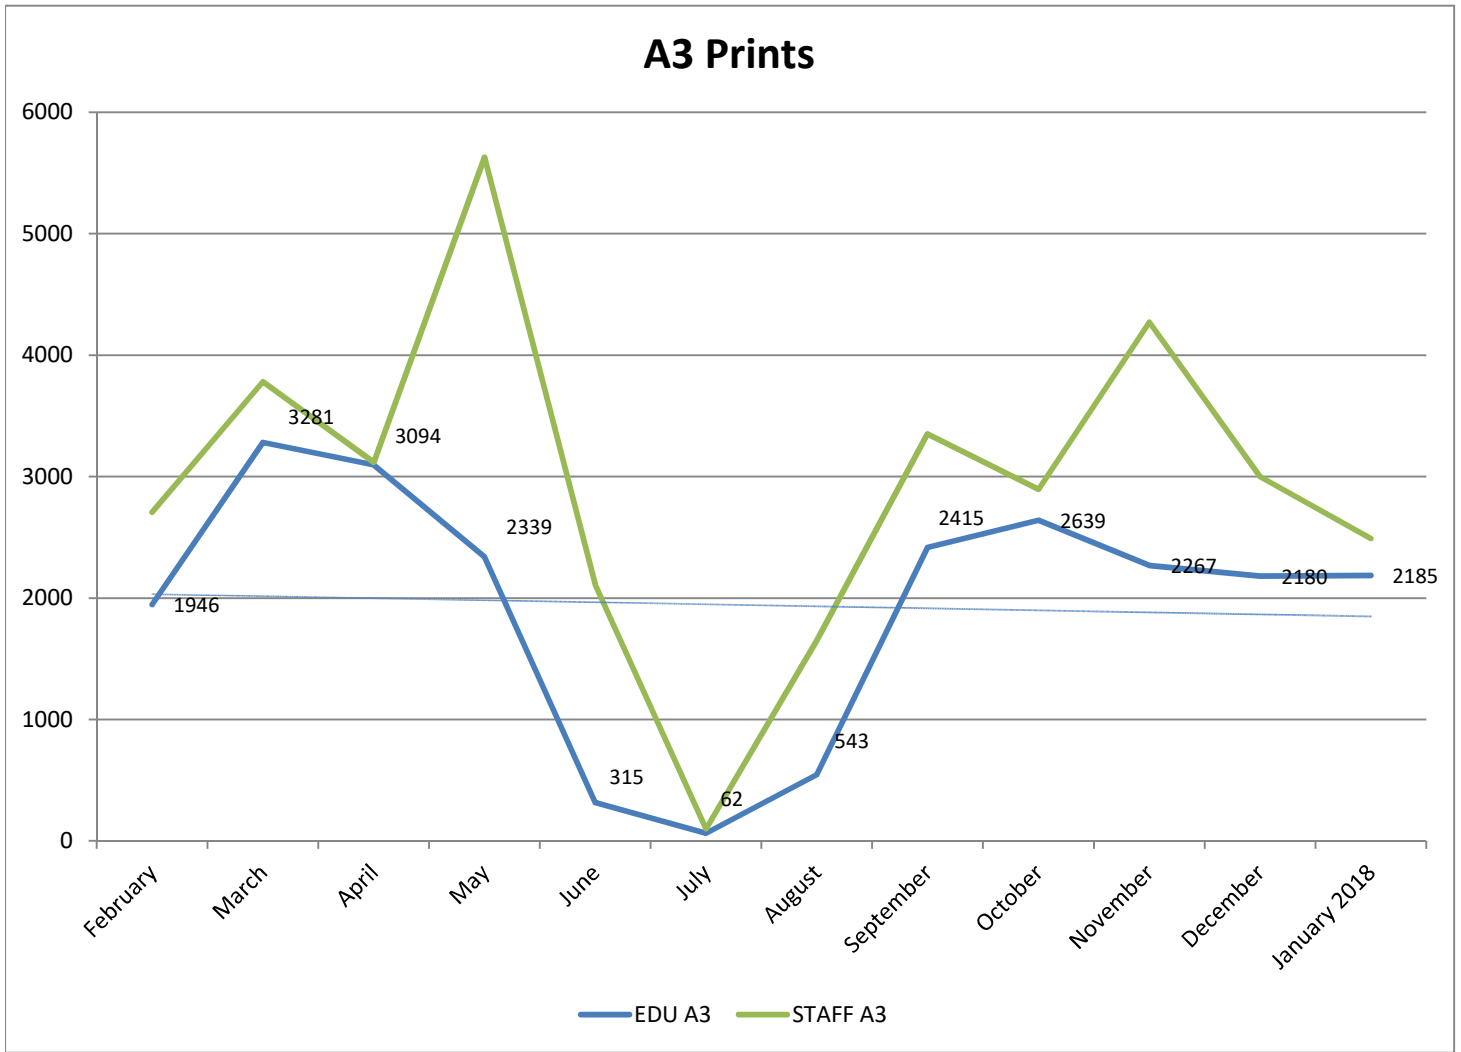

METROPOLIA PRINT STATISTICS PAST 12 MONTHS