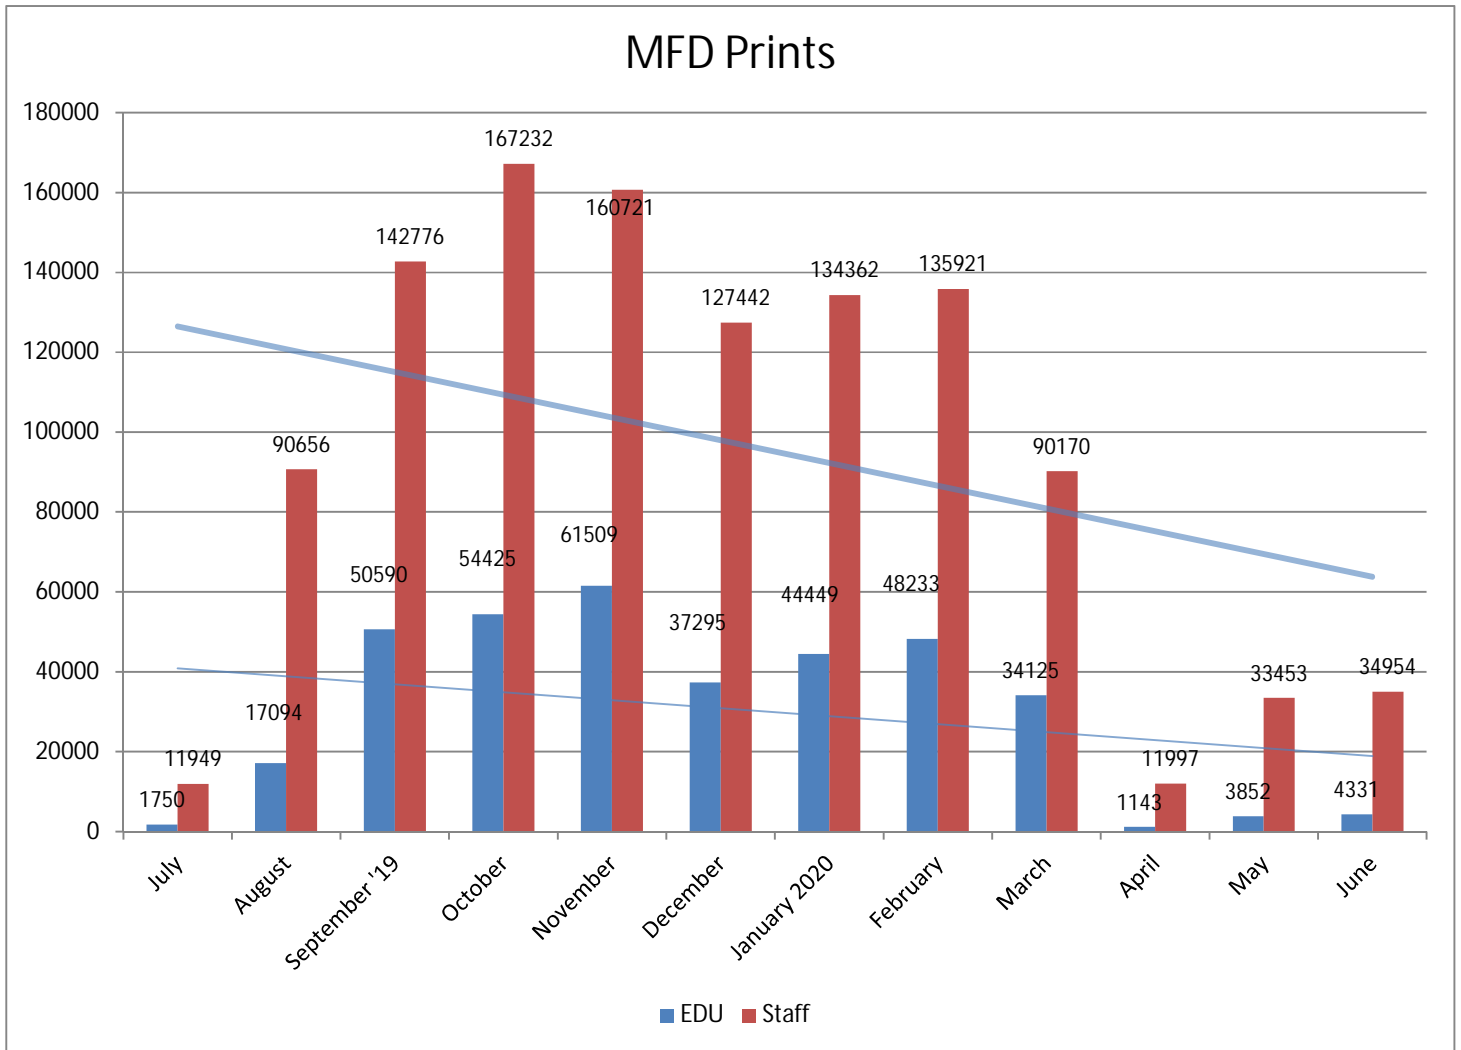

METROPOLIA PRINT STATISTICS
PAST 12 MONTHS

Prints Total
(MFD & Network Printers)

Number of Network Printers

METROPOLIA PRINT STATISTICS PAST 12 MONTHS

MultiFunction Devices (MFD)

METROPOLIA PRINT STATISTICS
PAST 12 MONTHS

METROPOLIA PRINT STATISTICS
PAST 12 MONTHS

NETWORK PRINTERS

Network Prints by User Group

Network Printers by User Type

METROPOLIA PRINT STATISTICS
PAST 12 MONTHS

PAPERCUT-STATISTICS

Number of Monthly Users
(MFD)

Duplex- & Greyscale
(MFD)