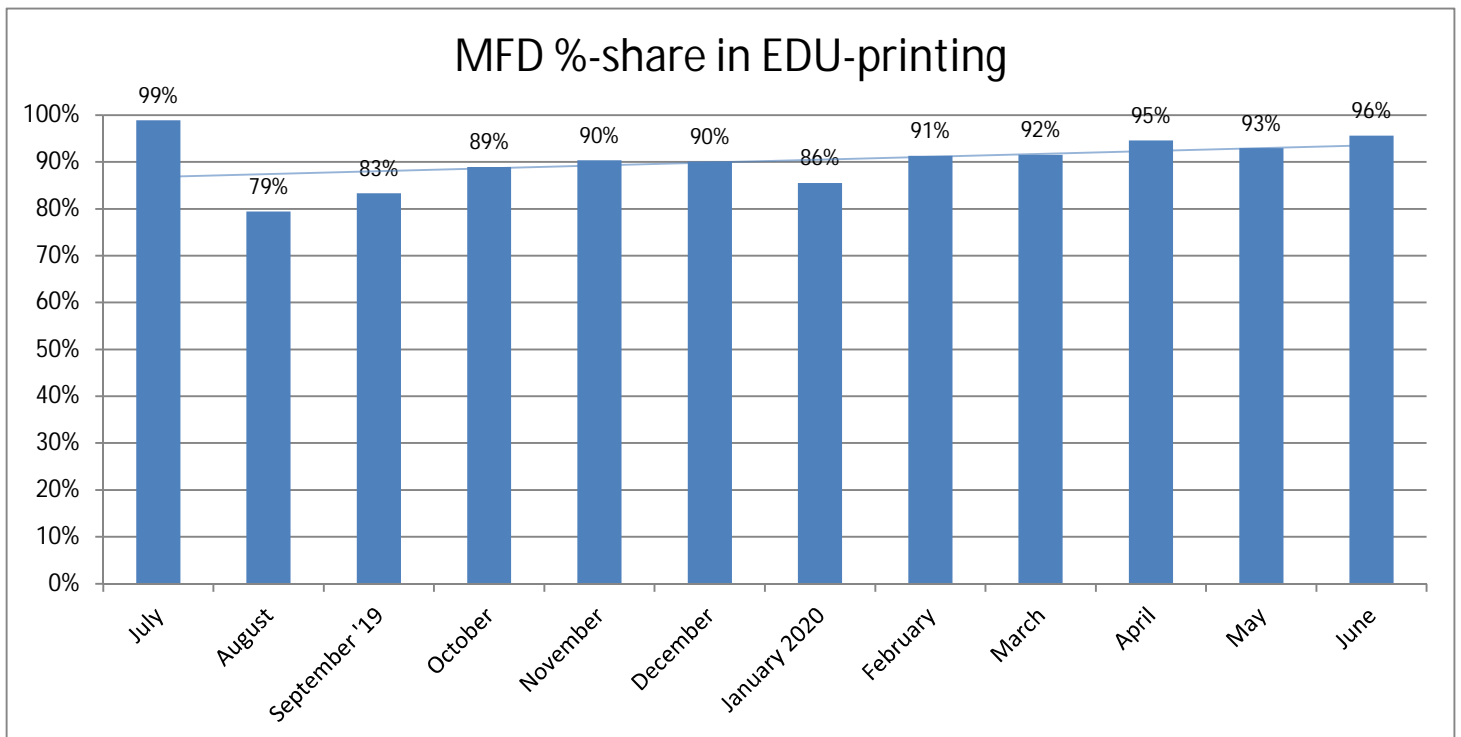

METROPOLIA PRINT STATISTICS
PAST 12 MONTHS

Prints Total
(MFD & Network Printers)

Number of Network Printers

METROPOLIA PRINT STATISTICS PAST 12 MONTHS

MultiFunction Devices (MFD)

METROPOLIA PRINT STATISTICS
PAST 12 MONTHS

METROPOLIA PRINT STATISTICS
PAST 12 MONTHS

NETWORK PRINTERS

Network Prints by User Group

Network Printers by User Type

METROPOLIA PRINT STATISTICS
PAST 12 MONTHS

PAPERCUT-STATISTICS

Number of Monthly Users
(MFD)