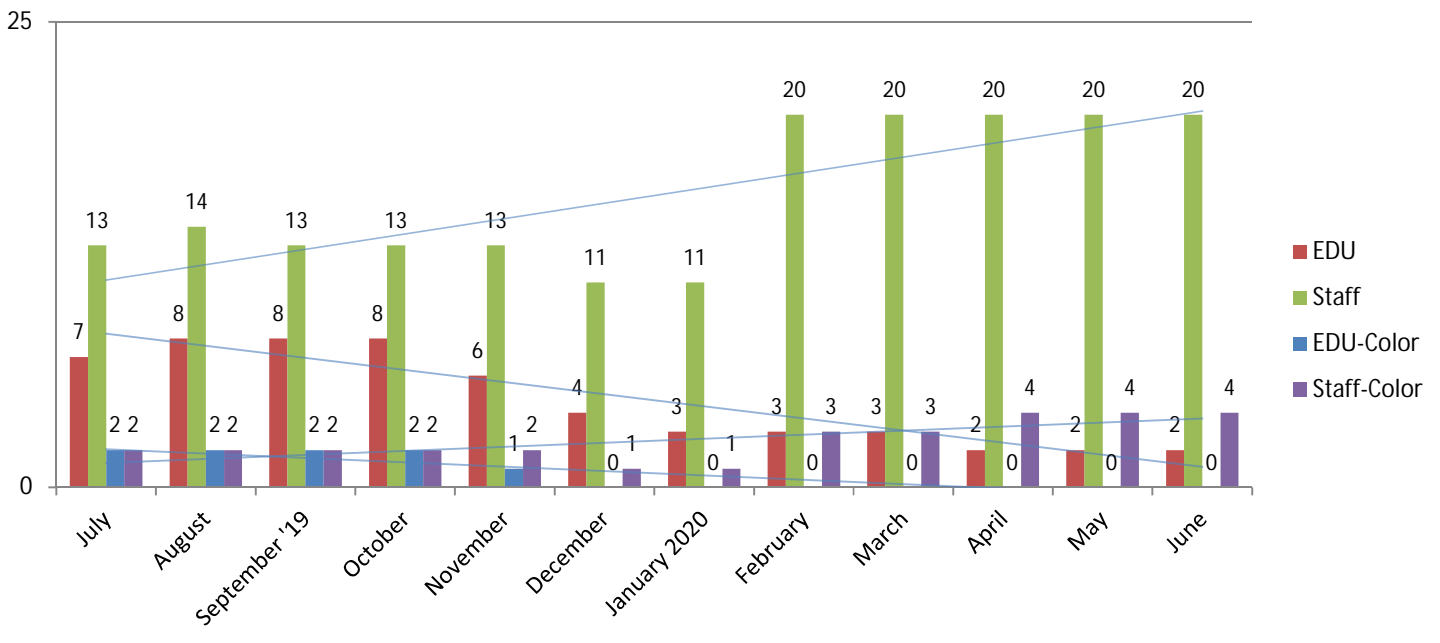

METROPOLIA PRINT STATISTICS
PAST 12 MONTHS

Prints Total
(MFD & Network Printers)

Number of Network Printers

METROPOLIA PRINT STATISTICS PAST 12 MONTHS

MultiFunction Devices (MFD)

METROPOLIA PRINT STATISTICS
PAST 12 MONTHS

METROPOLIA PRINT STATISTICS
PAST 12 MONTHS

NETWORK PRINTERS

Network Prints by User Group

Network Printers by User Type

METROPOLIA PRINT STATISTICS
PAST 12 MONTHS

PAPERCUT-STATISTICS

Number of Monthly Users
(MFD)