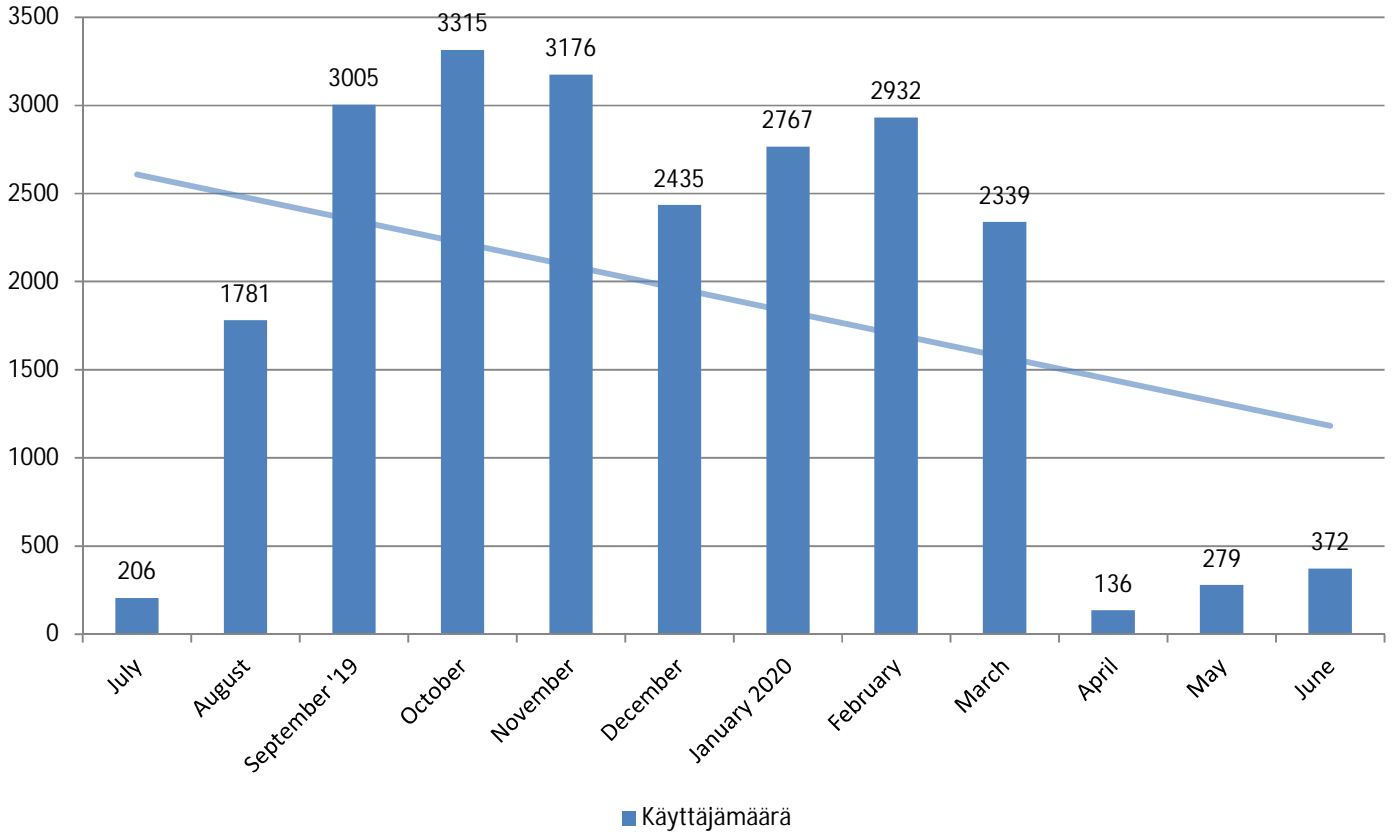

METROPOLIA PRINT STATISTICS
PAST 12 MONTHS

Prints Total
(MFD & Network Printers)

Number of Network Printers

METROPOLIA PRINT STATISTICS PAST 12 MONTHS

MultiFunction Devices (MFD)

METROPOLIA PRINT STATISTICS
PAST 12 MONTHS

METROPOLIA PRINT STATISTICS
PAST 12 MONTHS

NETWORK PRINTERS

Network Prints by User Group

Network Printers by User Type

METROPOLIA PRINT STATISTICS
PAST 12 MONTHS

PAPERCUT-STATISTICS

Number of Monthly Users
(MFD)