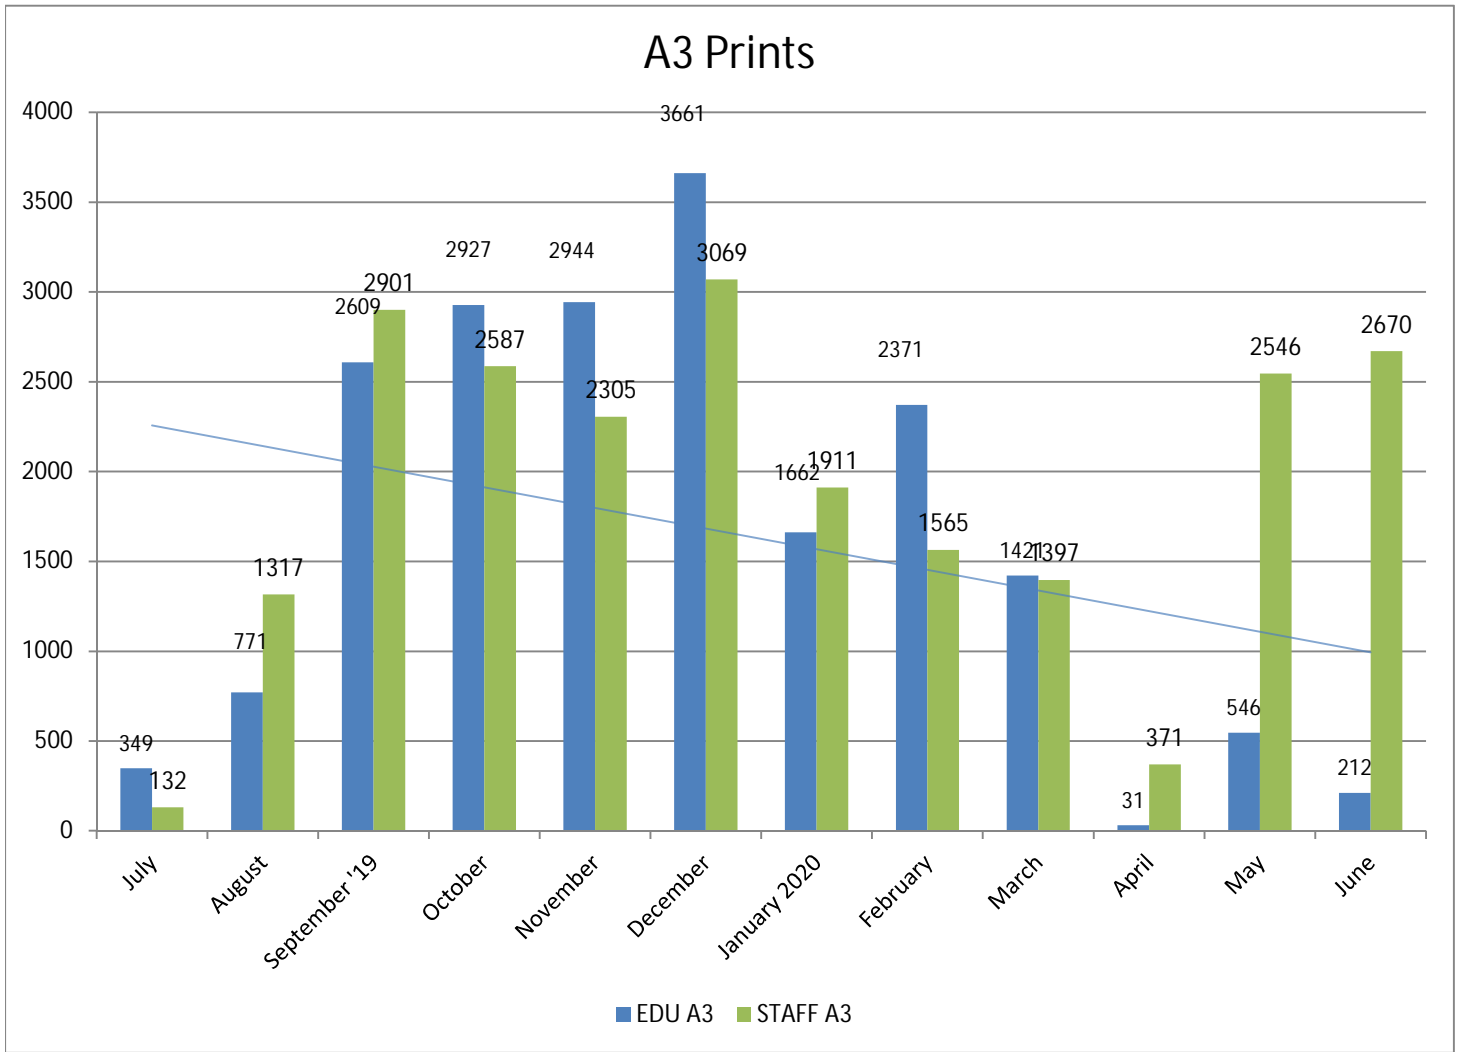

METROPOLIA PRINT STATISTICS
PAST 12 MONTHS

Prints Total
(MFD & Network Printers)

Number of Network Printers

METROPOLIA PRINT STATISTICS PAST 12 MONTHS

MultiFunction Devices (MFD)

METROPOLIA PRINT STATISTICS
PAST 12 MONTHS

METROPOLIA PRINT STATISTICS
PAST 12 MONTHS

NETWORK PRINTERS

Network Prints by User Group

Network Printers by User Type

METROPOLIA PRINT STATISTICS
PAST 12 MONTHS

PAPERCUT-STATISTICS

Number of Monthly Users
(MFD)

Duplex- & Greyscale
(MFD)