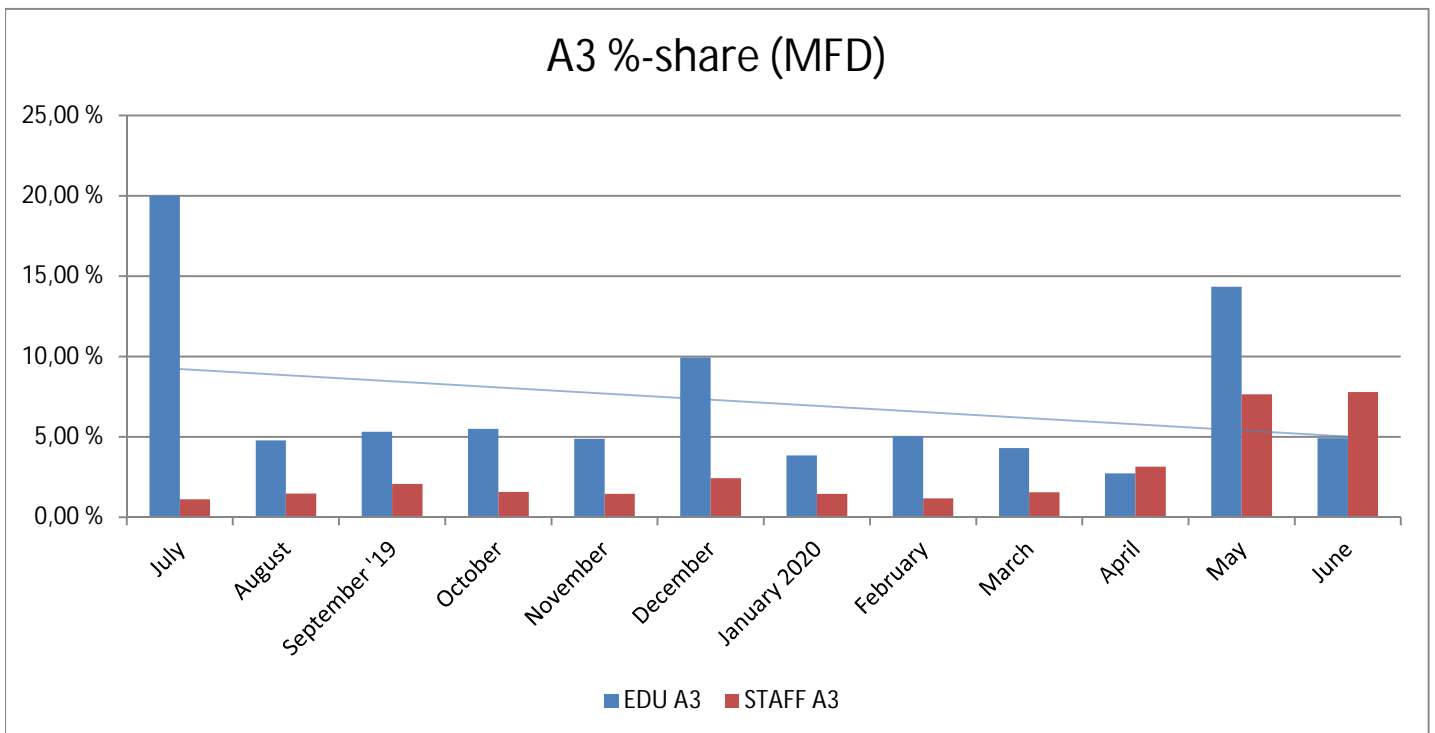

METROPOLIA PRINT STATISTICS
PAST 12 MONTHS

Prints Total
(MFD & Network Printers)

Number of Network Printers

METROPOLIA PRINT STATISTICS PAST 12 MONTHS

MultiFunction Devices (MFD)

METROPOLIA PRINT STATISTICS
PAST 12 MONTHS

METROPOLIA PRINT STATISTICS
PAST 12 MONTHS

NETWORK PRINTERS

Network Prints by User Group

Network Printers by User Type

METROPOLIA PRINT STATISTICS
PAST 12 MONTHS

PAPERCUT-STATISTICS

Number of Monthly Users
(MFD)