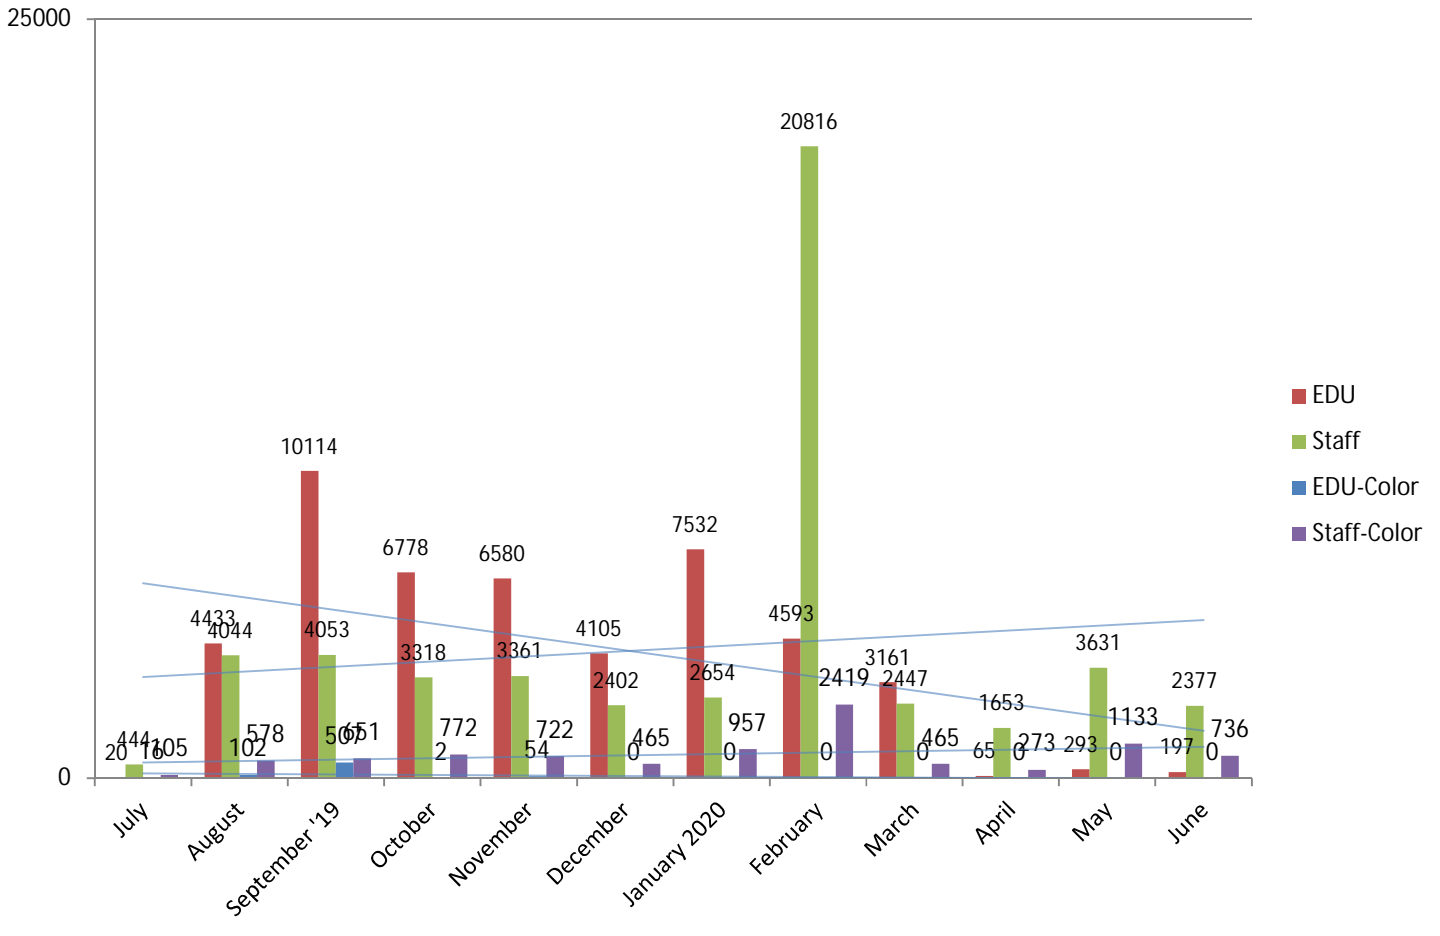

METROPOLIA PRINT STATISTICS
PAST 12 MONTHS

Prints Total
(MFD & Network Printers)

Number of Network Printers

METROPOLIA PRINT STATISTICS PAST 12 MONTHS

MultiFunction Devices (MFD)

METROPOLIA PRINT STATISTICS
PAST 12 MONTHS

METROPOLIA PRINT STATISTICS
PAST 12 MONTHS

NETWORK PRINTERS

Network Prints by User Group

Network Printers by User Type

METROPOLIA PRINT STATISTICS
PAST 12 MONTHS

PAPERCUT-STATISTICS

Number of Monthly Users
(MFD)