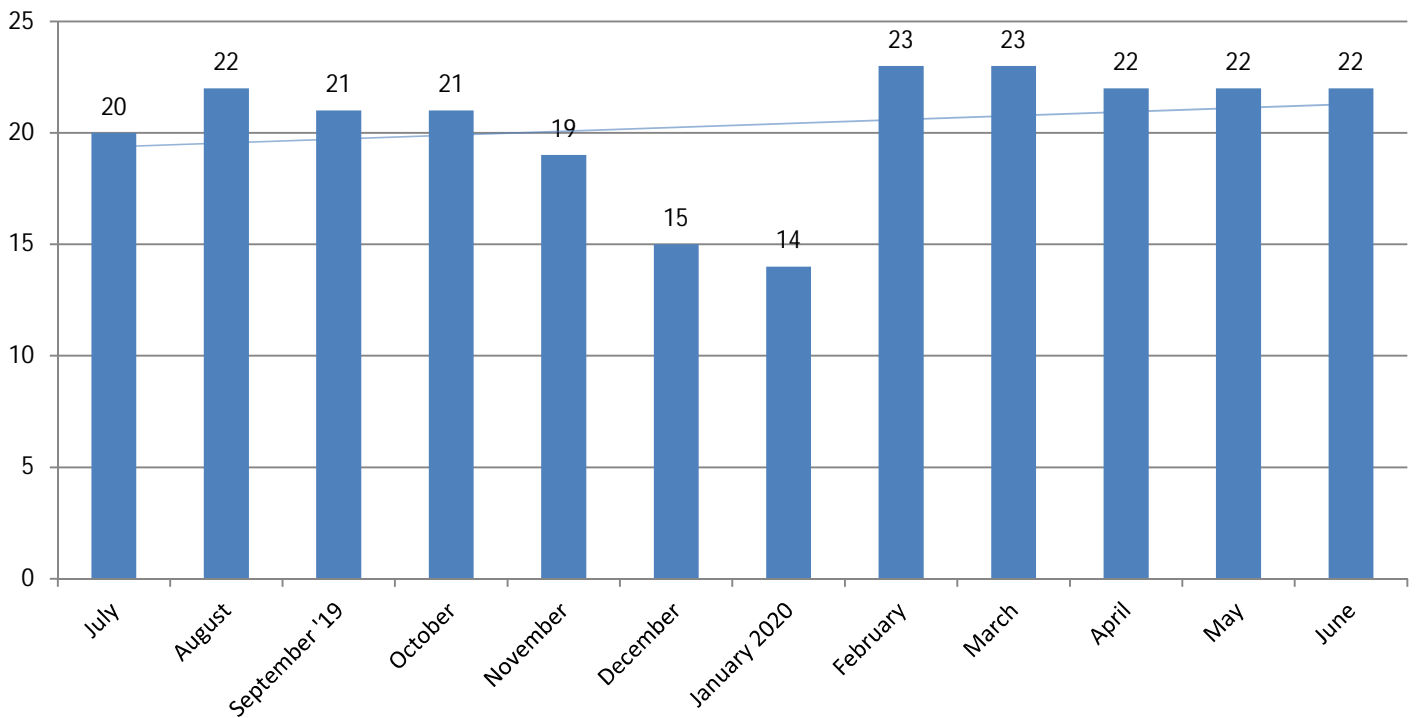

METROPOLIA PRINT STATISTICS
PAST 12 MONTHS

Prints Total
(MFD & Network Printers)

Number of Network Printers

METROPOLIA PRINT STATISTICS PAST 12 MONTHS

MultiFunction Devices (MFD)

METROPOLIA PRINT STATISTICS
PAST 12 MONTHS

METROPOLIA PRINT STATISTICS
PAST 12 MONTHS

NETWORK PRINTERS

Network Prints by User Group

Network Printers by User Type

METROPOLIA PRINT STATISTICS
PAST 12 MONTHS

PAPERCUT-STATISTICS

Number of Monthly Users
(MFD)