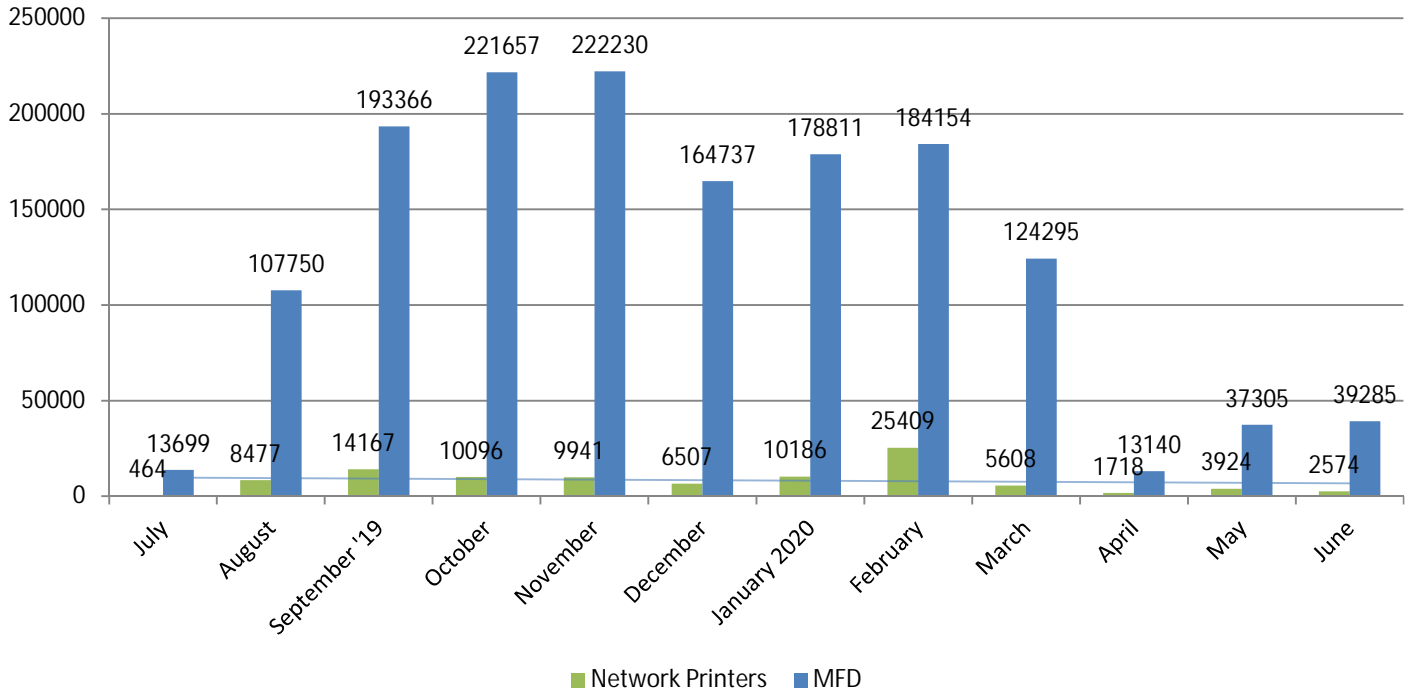

METROPOLIA PRINT STATISTICS
PAST 12 MONTHS

Prints Total
(MFD & Network Printers)

Number of Network Printers

METROPOLIA PRINT STATISTICS PAST 12 MONTHS

MultiFunction Devices (MFD)

METROPOLIA PRINT STATISTICS
PAST 12 MONTHS

METROPOLIA PRINT STATISTICS
PAST 12 MONTHS

NETWORK PRINTERS

Network Prints by User Group

Network Printers by User Type

METROPOLIA PRINT STATISTICS
PAST 12 MONTHS

PAPERCUT-STATISTICS

Number of Monthly Users
(MFD)