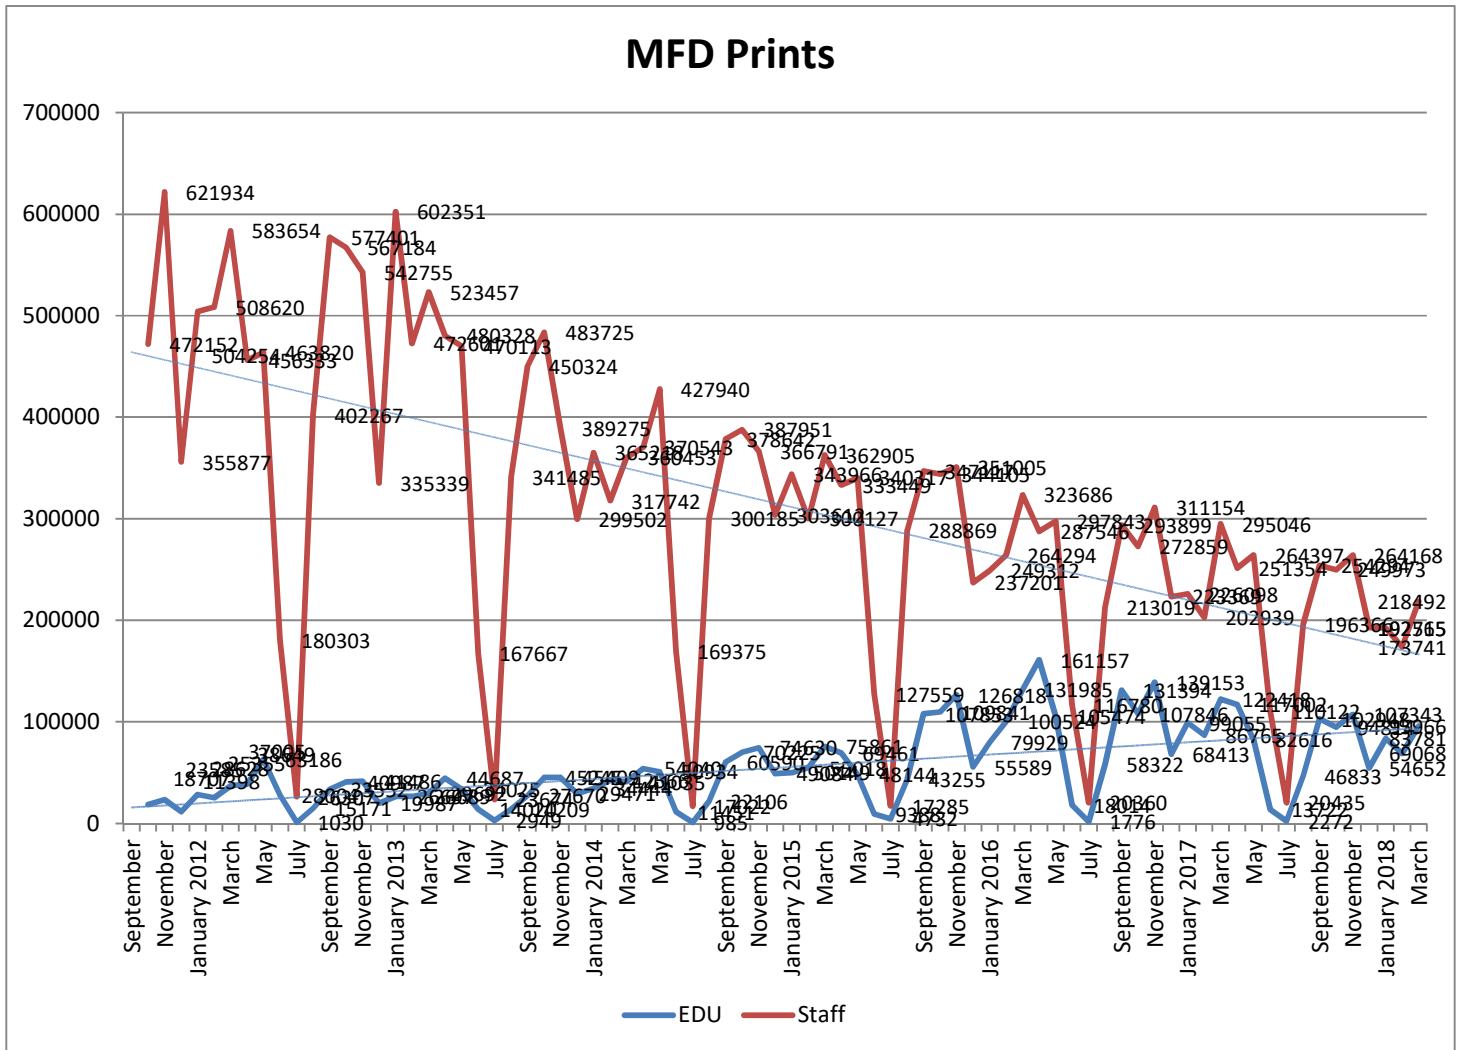

METROPOLIA PRINT STATISTICS 2011 - 2018

MultiFunction Devices (MFD)