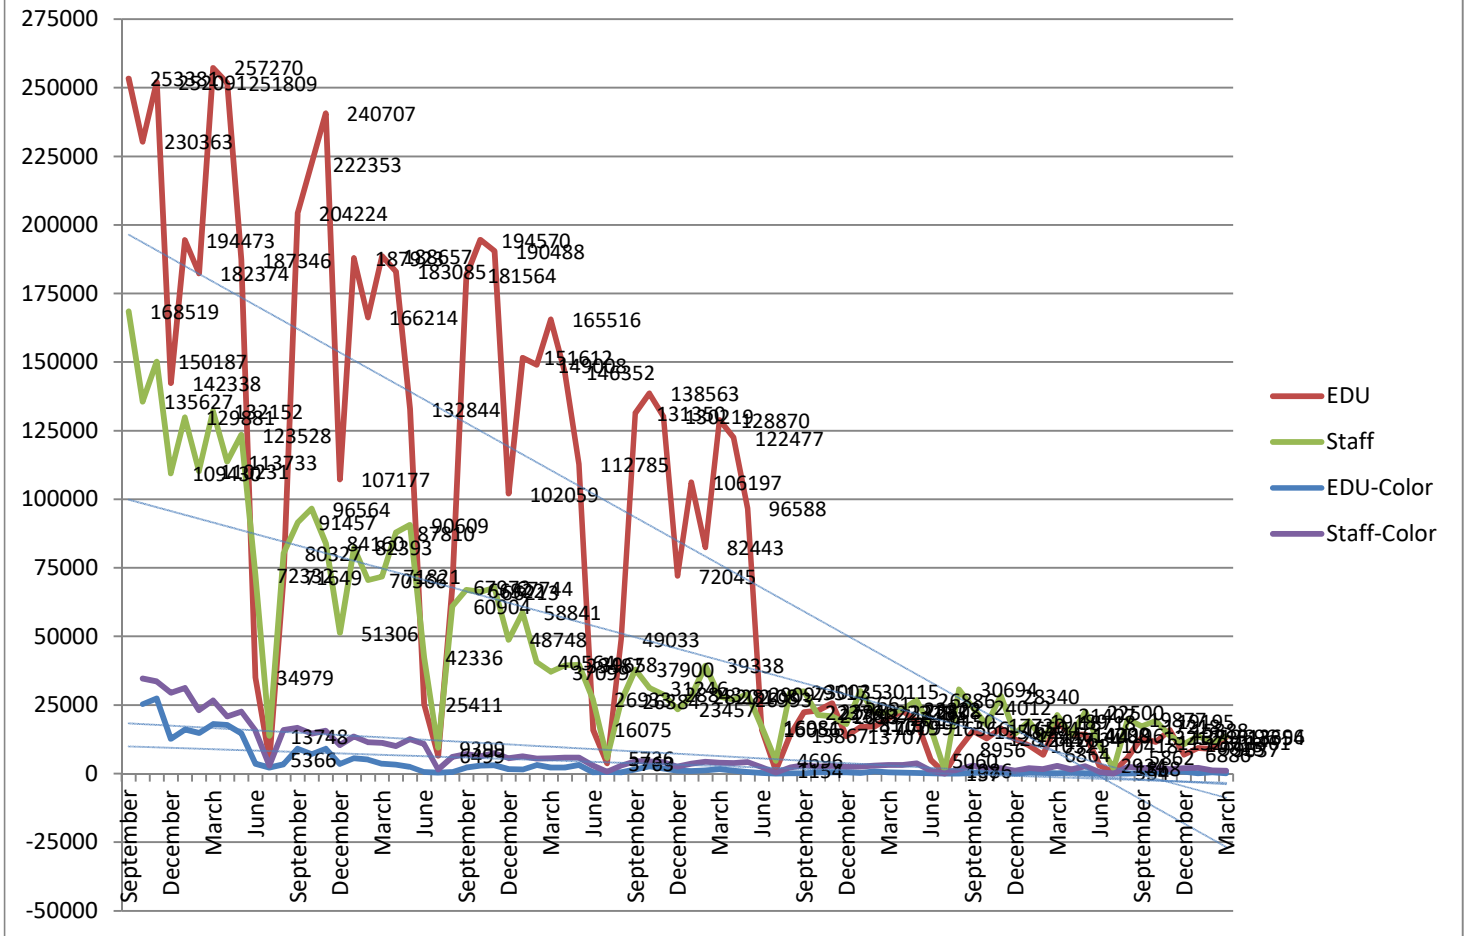

METROPOLIA PRINT STATISTICS 2011 - 2018

NETWORK PRINTERS

Network Prints by User Group