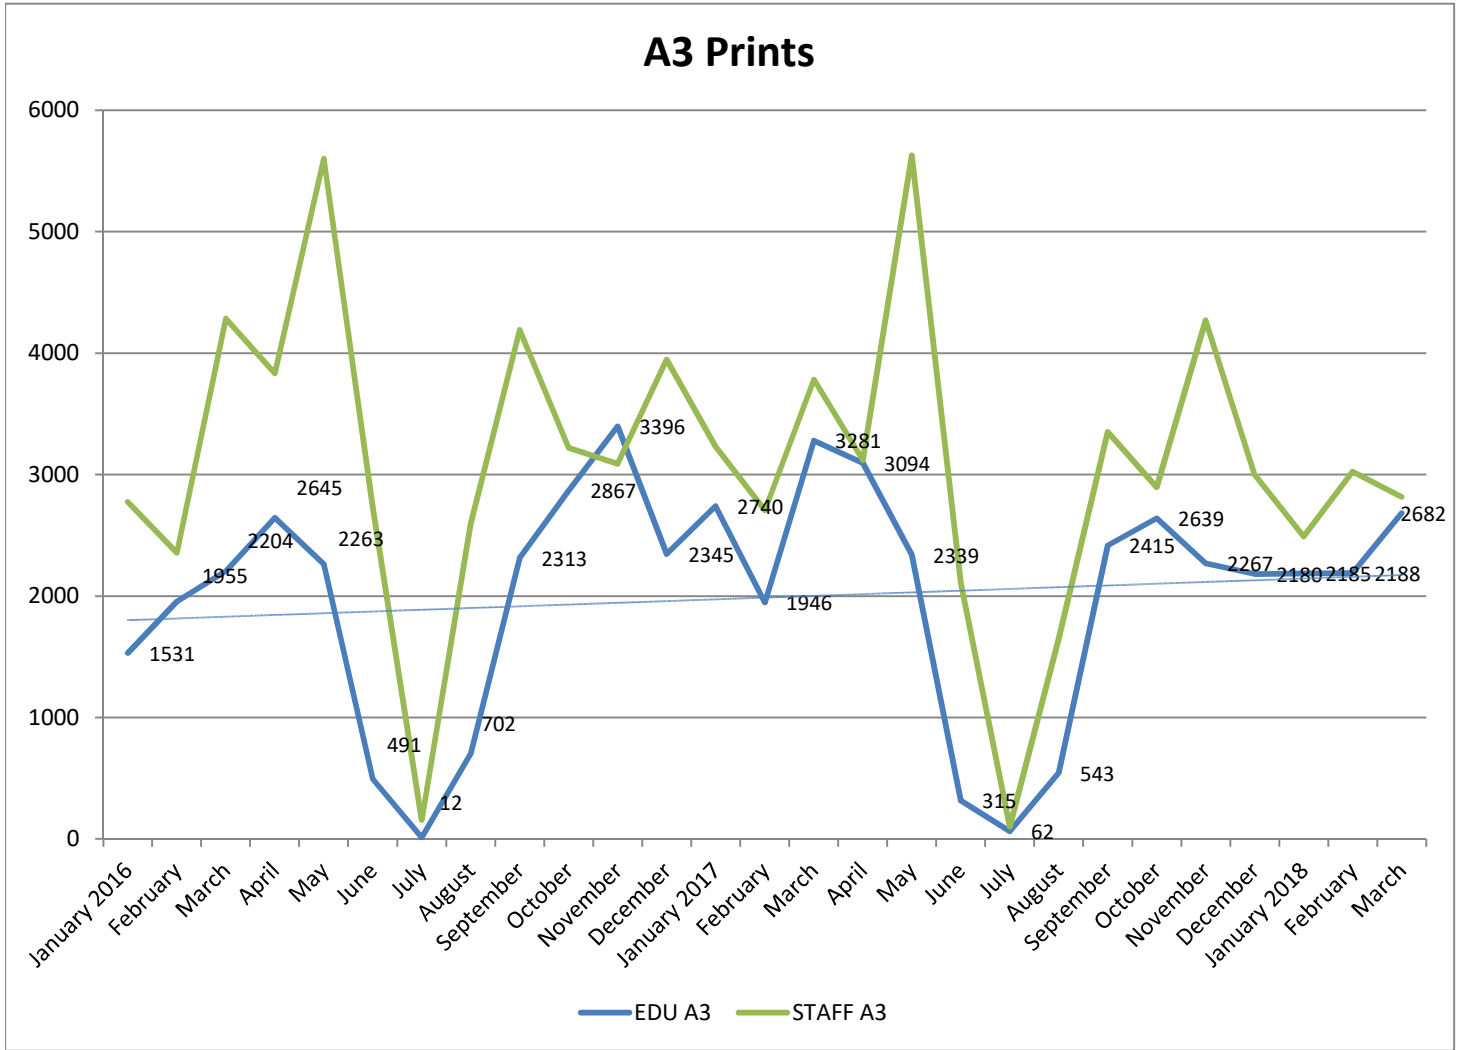

METROPOLIA PRINT STATISTICS 2011 - 2018

A3 Prints