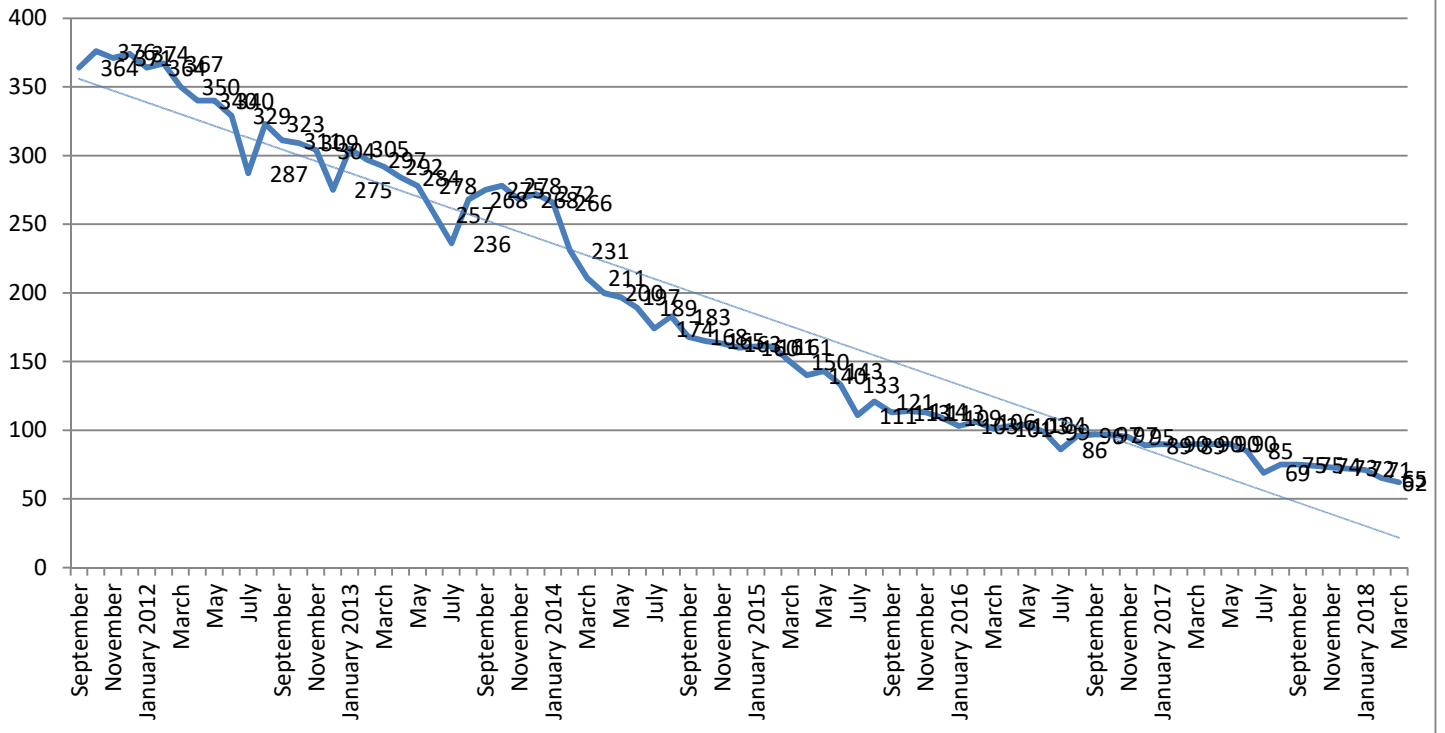

Number of Network Printers