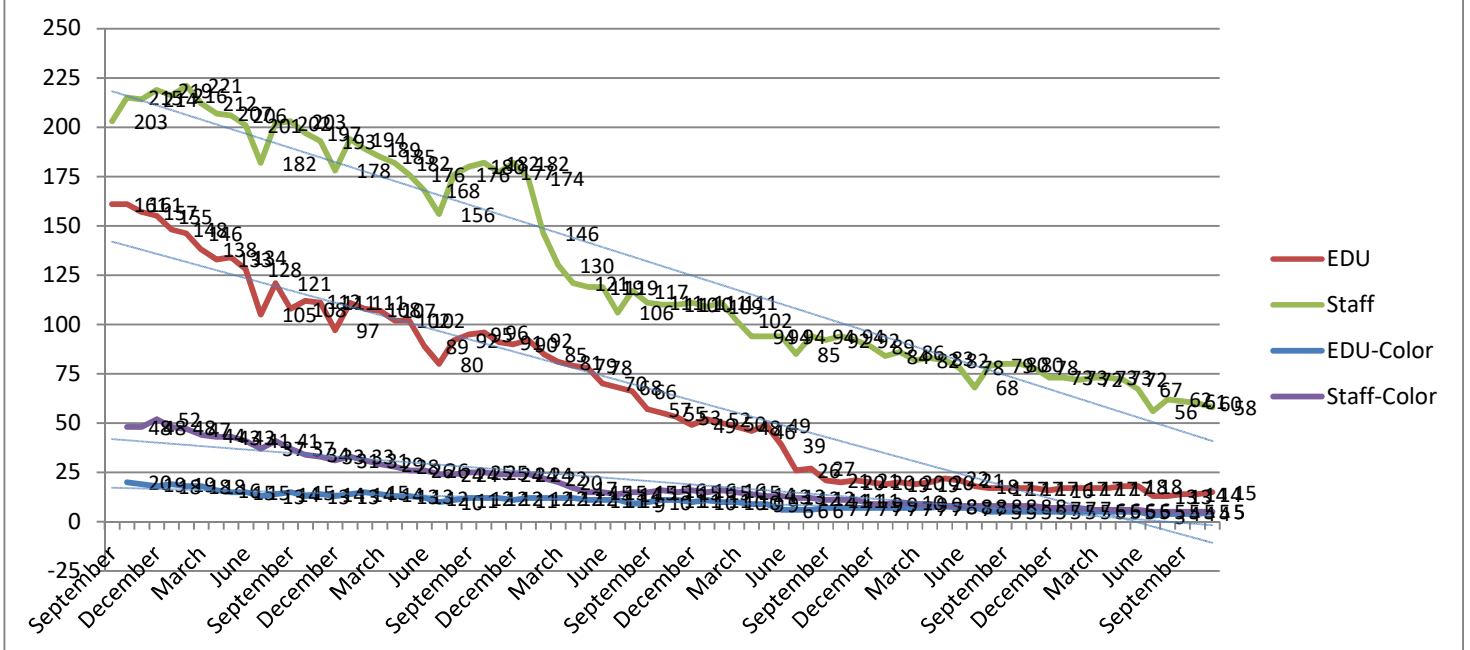

METROPOLIA PRINT STATISTICS 2011 - 2017

Prints Total (MFD & Network Printers)

Number of Network Printers

METROPOLIA PRINT STATISTICS 2011 - 2017

MultiFunction Devices (MFD)

METROPOLIA PRINT STATISTICS 2011 - 2017

METROPOLIA PRINT STATISTICS 2011 - 2017

NETWORK PRINTERS

Network Prints by User Group

Network Printers by User Type

**METROPOLIA PRINT STATISTICS
2011 - 2017**

PAPERCUT-STATISTICS

**Number of Monthly Users
(MFD)**