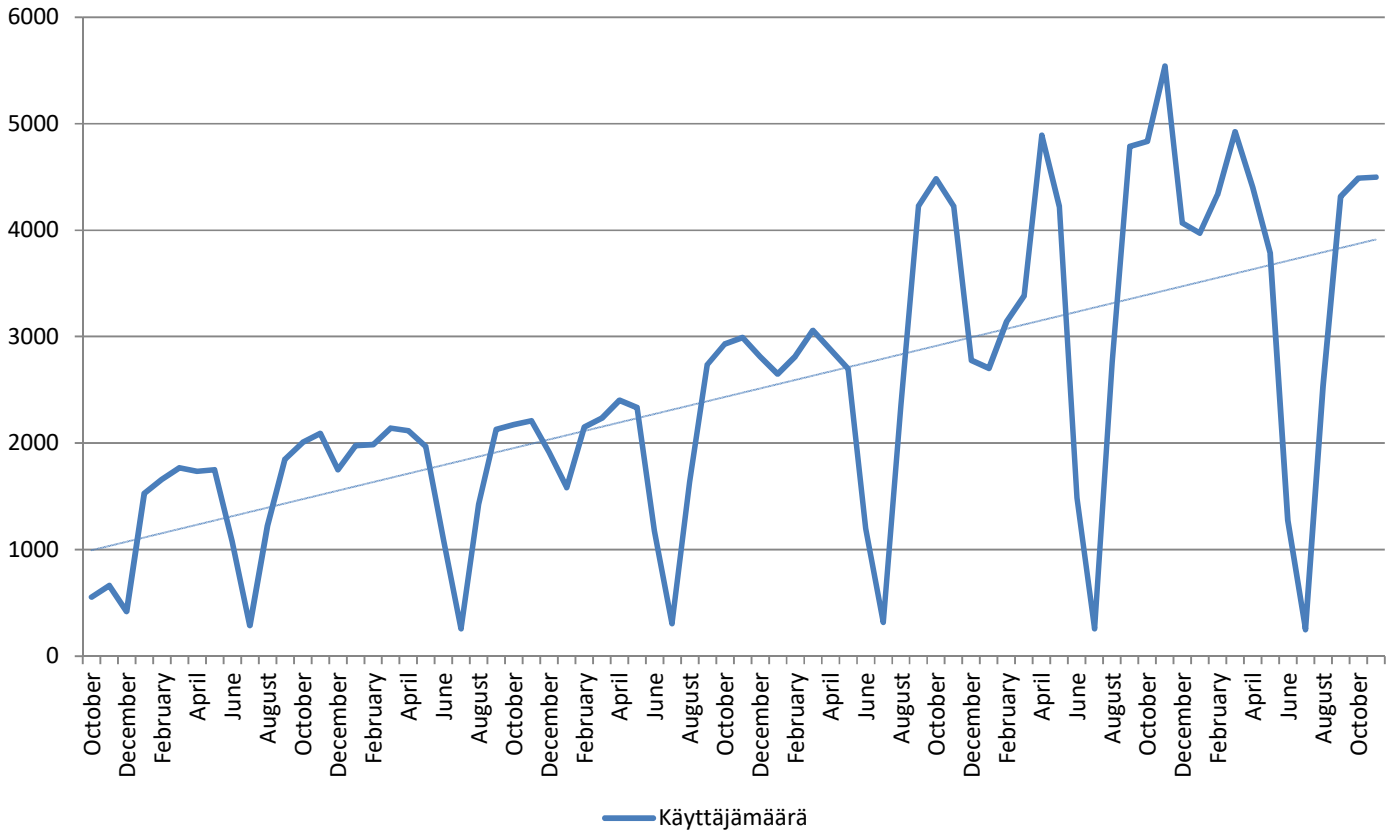

METROPOLIA PRINT STATISTICS 2011 - 2017

NETWORK PRINTERS

Network Prints by User Group

Network Printers by User Type

**METROPOLIA PRINT STATISTICS
2011 - 2017**

PAPERCUT-STATISTICS

**Number of Monthly Users
(MFD)**