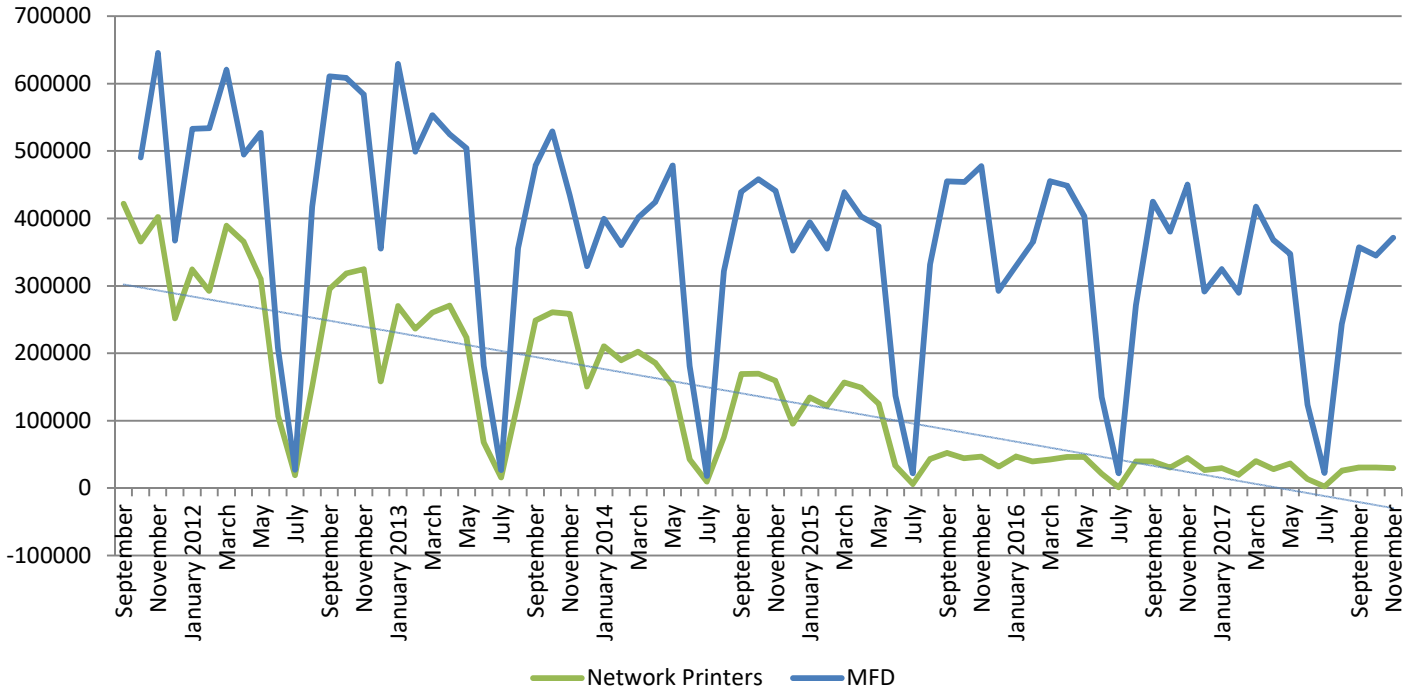

METROPOLIA PRINT STATISTICS 2011 - 2017

Prints Total (MFD & Network Printers)

Number of Network Printers

METROPOLIA PRINT STATISTICS 2011 - 2017

MultiFunction Devices (MFD)

METROPOLIA PRINT STATISTICS 2011 - 2017

METROPOLIA PRINT STATISTICS 2011 - 2017

NETWORK PRINTERS

Network Prints by User Group

Network Printers by User Type

**METROPOLIA PRINT STATISTICS
2011 - 2017**

PAPERCUT-STATISTICS

**Number of Monthly Users
(MFD)**