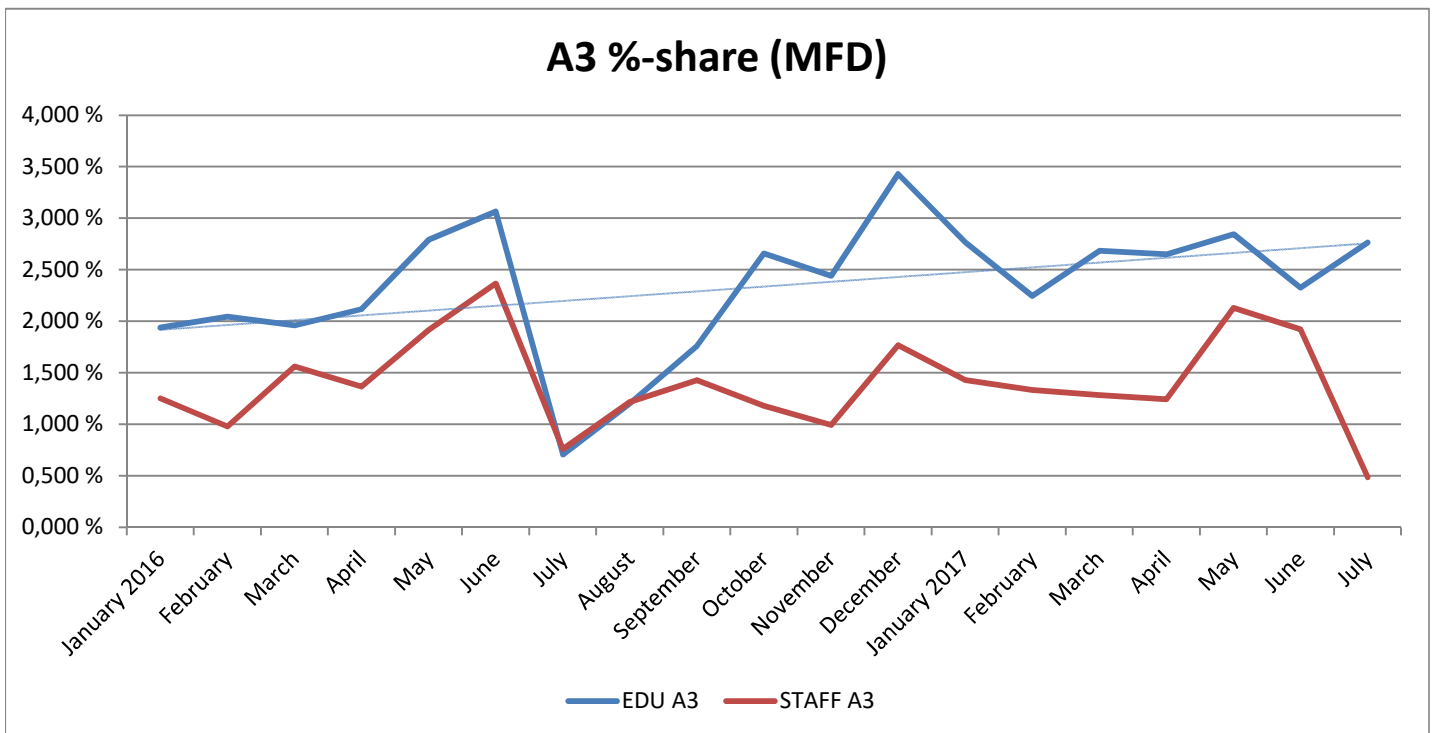

METROPOLIA PRINT STATISTICS 2011 - 2017

Prints Total (MFD & Network Printers)

Number of Network Printers

METROPOLIA PRINT STATISTICS 2011 - 2017

MultiFunction Devices (MFD)

METROPOLIA PRINT STATISTICS 2011 - 2017

METROPOLIA PRINT STATISTICS 2011 - 2017

NETWORK PRINTERS

Network Prints by User Group

Network Printers by User Type

**METROPOLIA PRINT STATISTICS
2011 - 2017**

PAPERCUT-STATISTICS

**Number of Monthly Users
(MFD)**