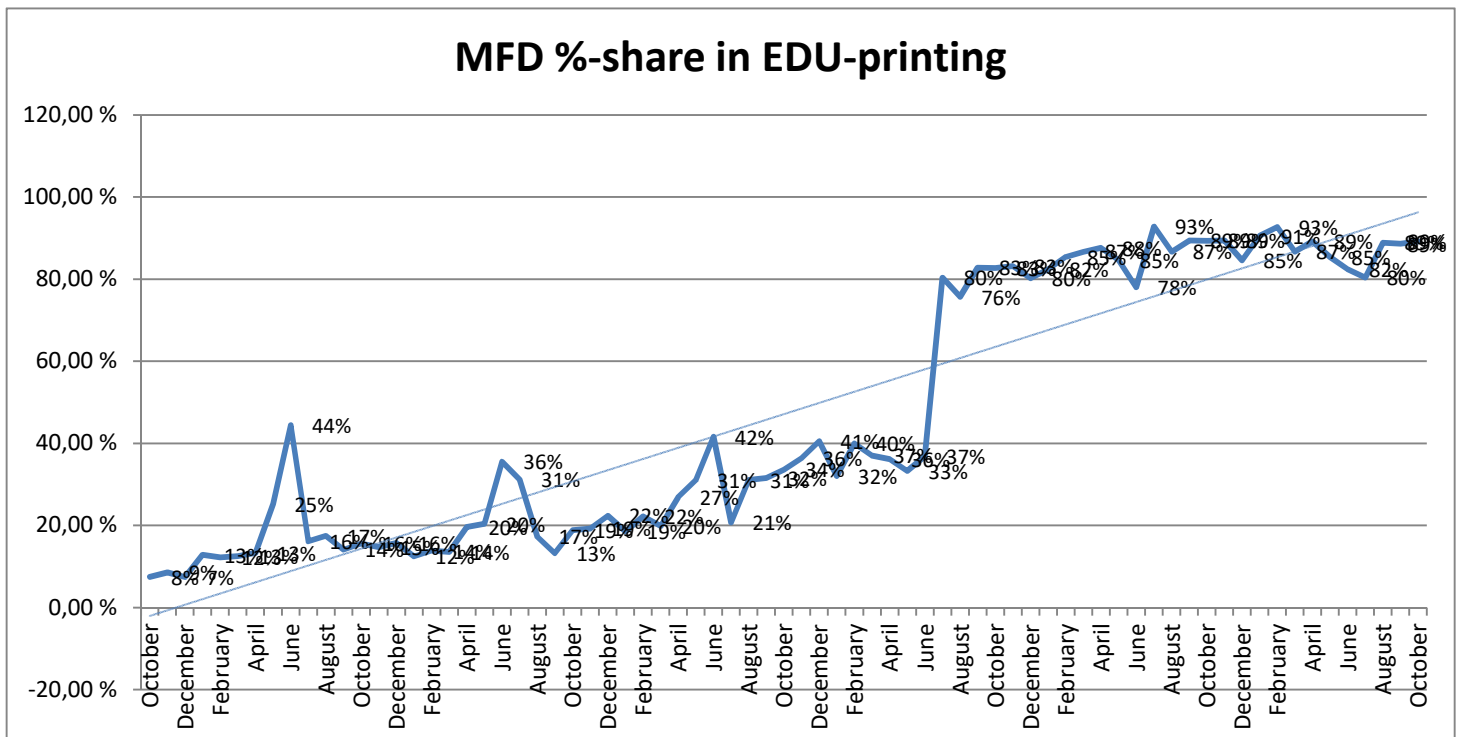

METROPOLIA PRINT STATISTICS 2011 - 2017

Prints Total (MFD & Network Printers)

Number of Network Printers

METROPOLIA PRINT STATISTICS 2011 - 2017

MultiFunction Devices (MFD)

METROPOLIA PRINT STATISTICS 2011 - 2017

METROPOLIA PRINT STATISTICS 2011 - 2017

NETWORK PRINTERS

Network Prints by User Group

Network Printers by User Type

**METROPOLIA PRINT STATISTICS
2011 - 2017**

PAPERCUT-STATISTICS

**Number of Monthly Users
(MFD)**