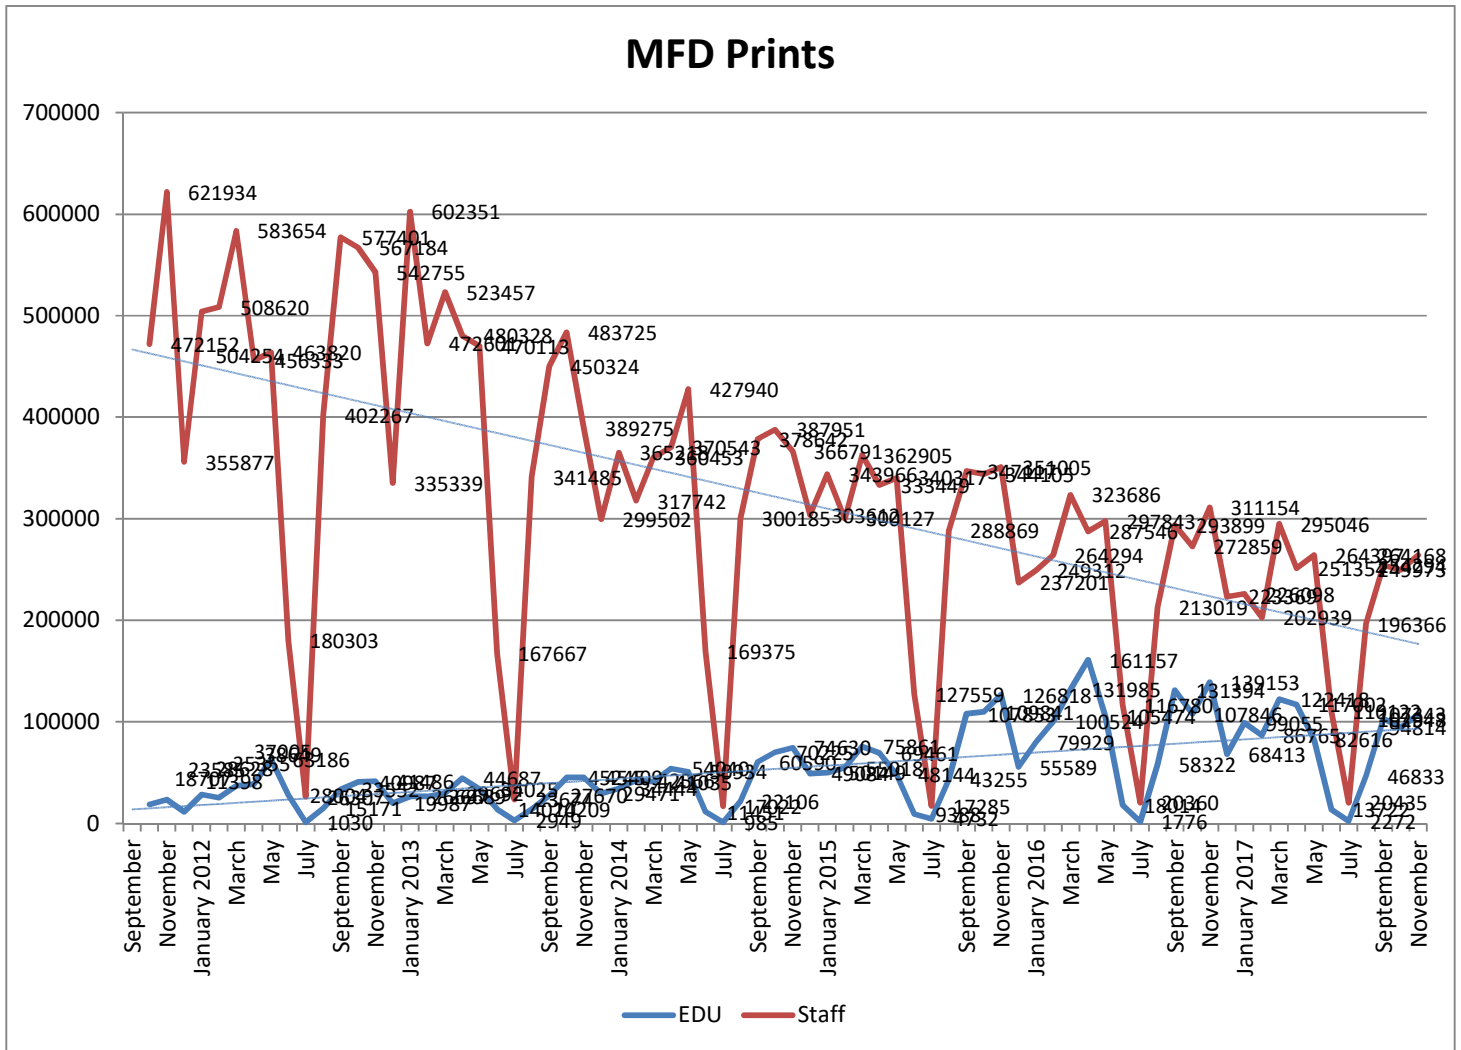

METROPOLIA PRINT STATISTICS 2011 - 2017

Prints Total (MFD & Network Printers)

Number of Network Printers

METROPOLIA PRINT STATISTICS 2011 - 2017

MultiFunction Devices (MFD)

METROPOLIA PRINT STATISTICS 2011 - 2017

METROPOLIA PRINT STATISTICS 2011 - 2017

NETWORK PRINTERS

Network Prints by User Group

Network Printers by User Type

**METROPOLIA PRINT STATISTICS
2011 - 2017**

PAPERCUT-STATISTICS

**Number of Monthly Users
(MFD)**

**Duplex- & Greyscale
(MFD)**