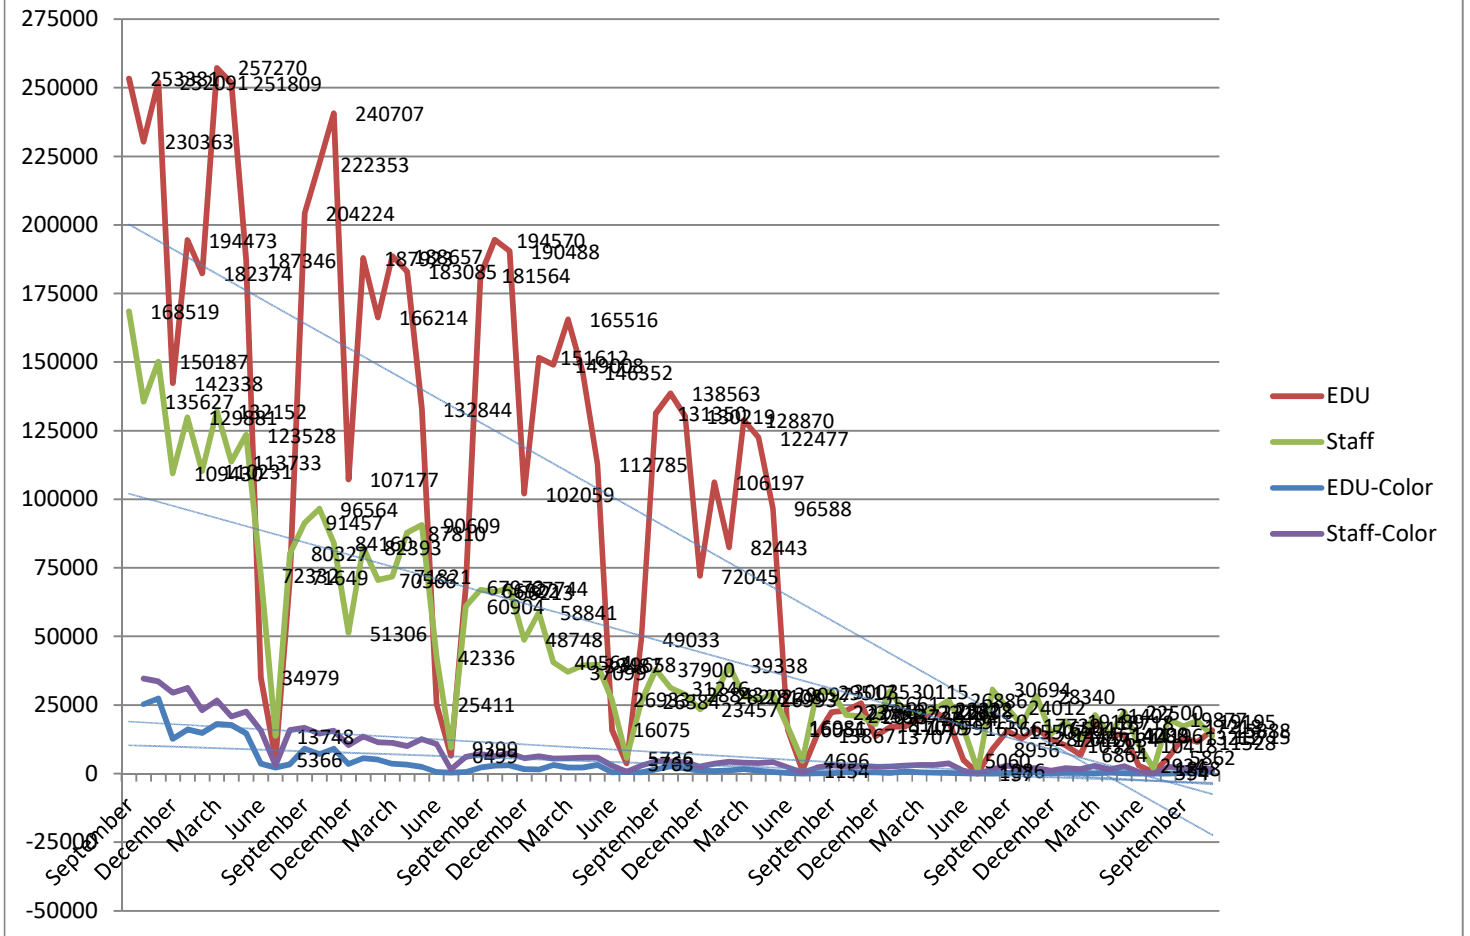

METROPOLIA PRINT STATISTICS 2011 - 2017

Prints Total (MFD & Network Printers)

Number of Network Printers

METROPOLIA PRINT STATISTICS 2011 - 2017

MultiFunction Devices (MFD)

METROPOLIA PRINT STATISTICS 2011 - 2017

METROPOLIA PRINT STATISTICS 2011 - 2017

NETWORK PRINTERS

Network Prints by User Group

Network Printers by User Type

**METROPOLIA PRINT STATISTICS
2011 - 2017**

PAPERCUT-STATISTICS

**Number of Monthly Users
(MFD)**

**Duplex- & Greyscale
(MFD)**