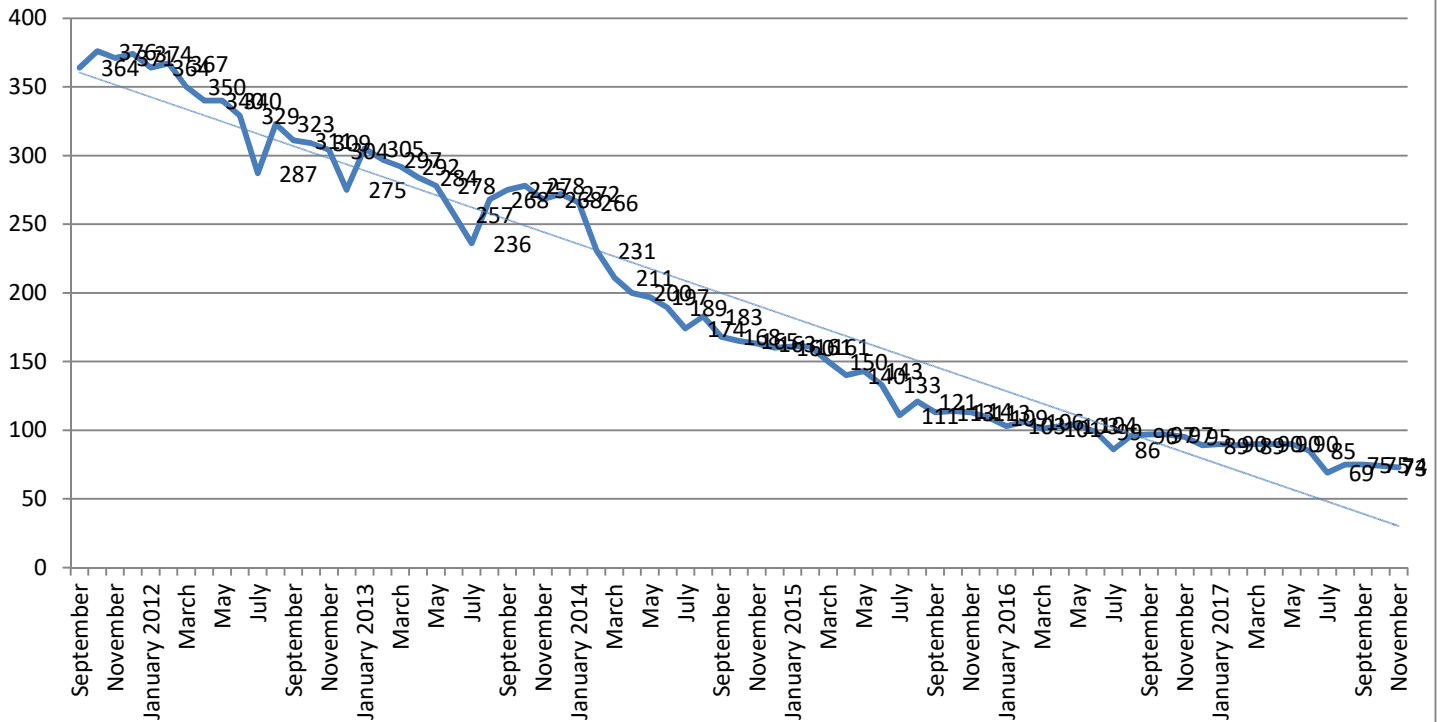

METROPOLIA PRINT STATISTICS 2011 - 2017

Prints Total (MFD & Network Printers)

Number of Network Printers

METROPOLIA PRINT STATISTICS 2011 - 2017

MultiFunction Devices (MFD)

METROPOLIA PRINT STATISTICS 2011 - 2017

METROPOLIA PRINT STATISTICS 2011 - 2017

NETWORK PRINTERS

Network Prints by User Group

Network Printers by User Type

**METROPOLIA PRINT STATISTICS
2011 - 2017**

PAPERCUT-STATISTICS

**Number of Monthly Users
(MFD)**