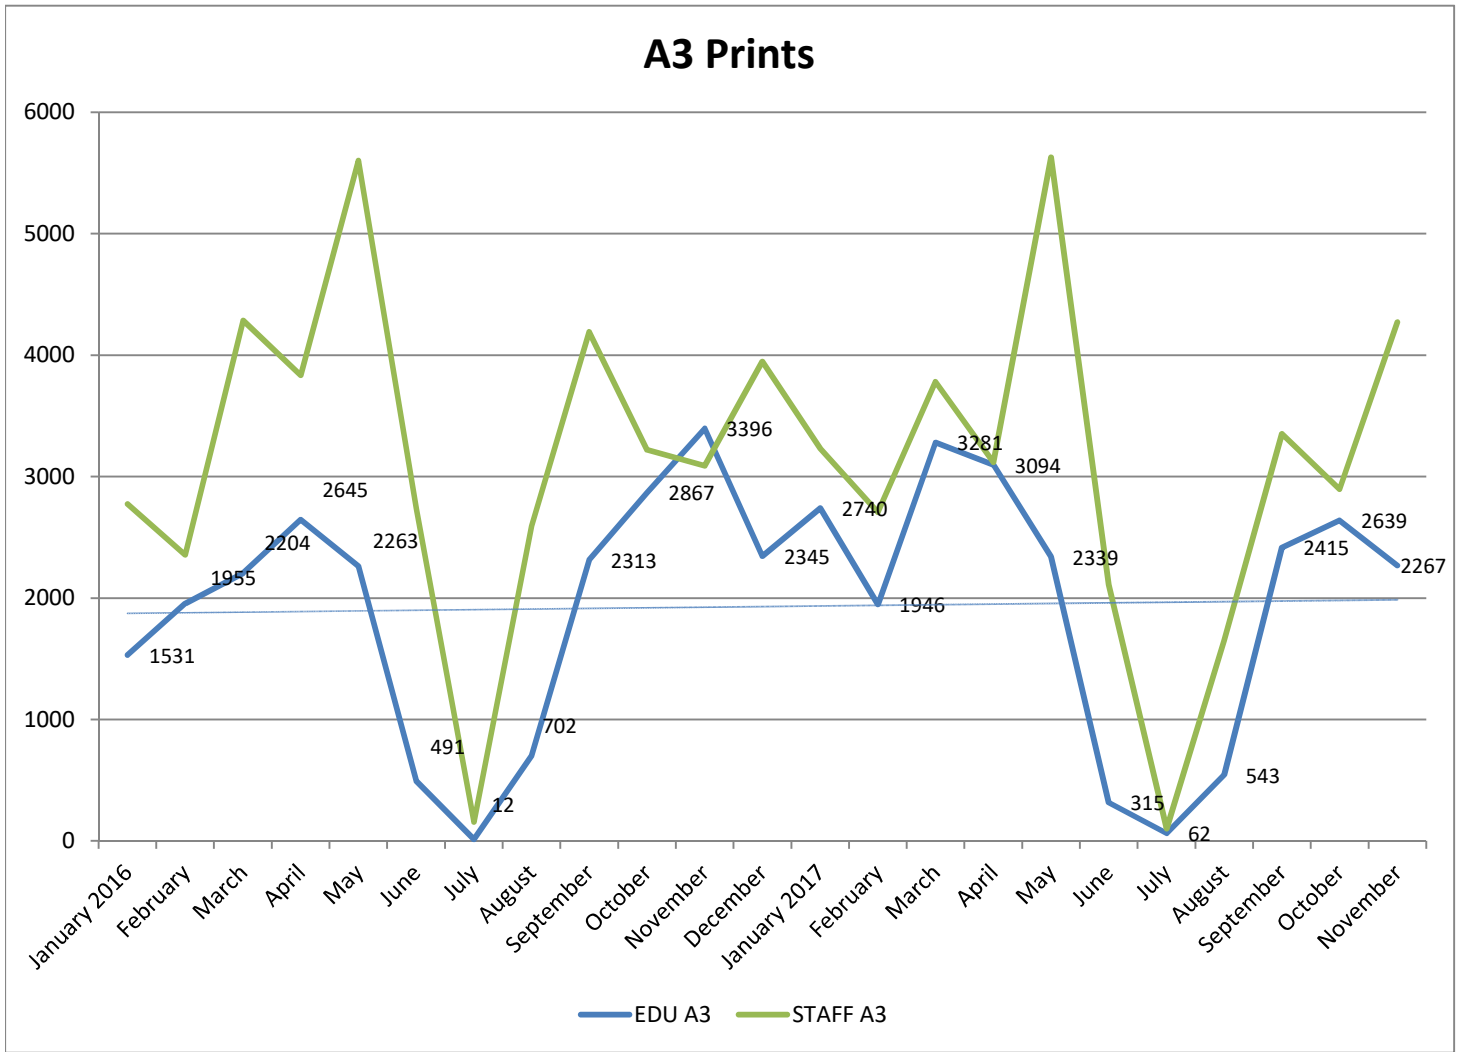

METROPOLIA PRINT STATISTICS 2011 - 2017

Prints Total (MFD & Network Printers)

Number of Network Printers

METROPOLIA PRINT STATISTICS 2011 - 2017

MultiFunction Devices (MFD)

METROPOLIA PRINT STATISTICS 2011 - 2017

METROPOLIA PRINT STATISTICS 2011 - 2017

NETWORK PRINTERS

Network Prints by User Group

Network Printers by User Type

**METROPOLIA PRINT STATISTICS
2011 - 2017**

PAPERCUT-STATISTICS

**Number of Monthly Users
(MFD)**

**Duplex- & Greyscale
(MFD)**