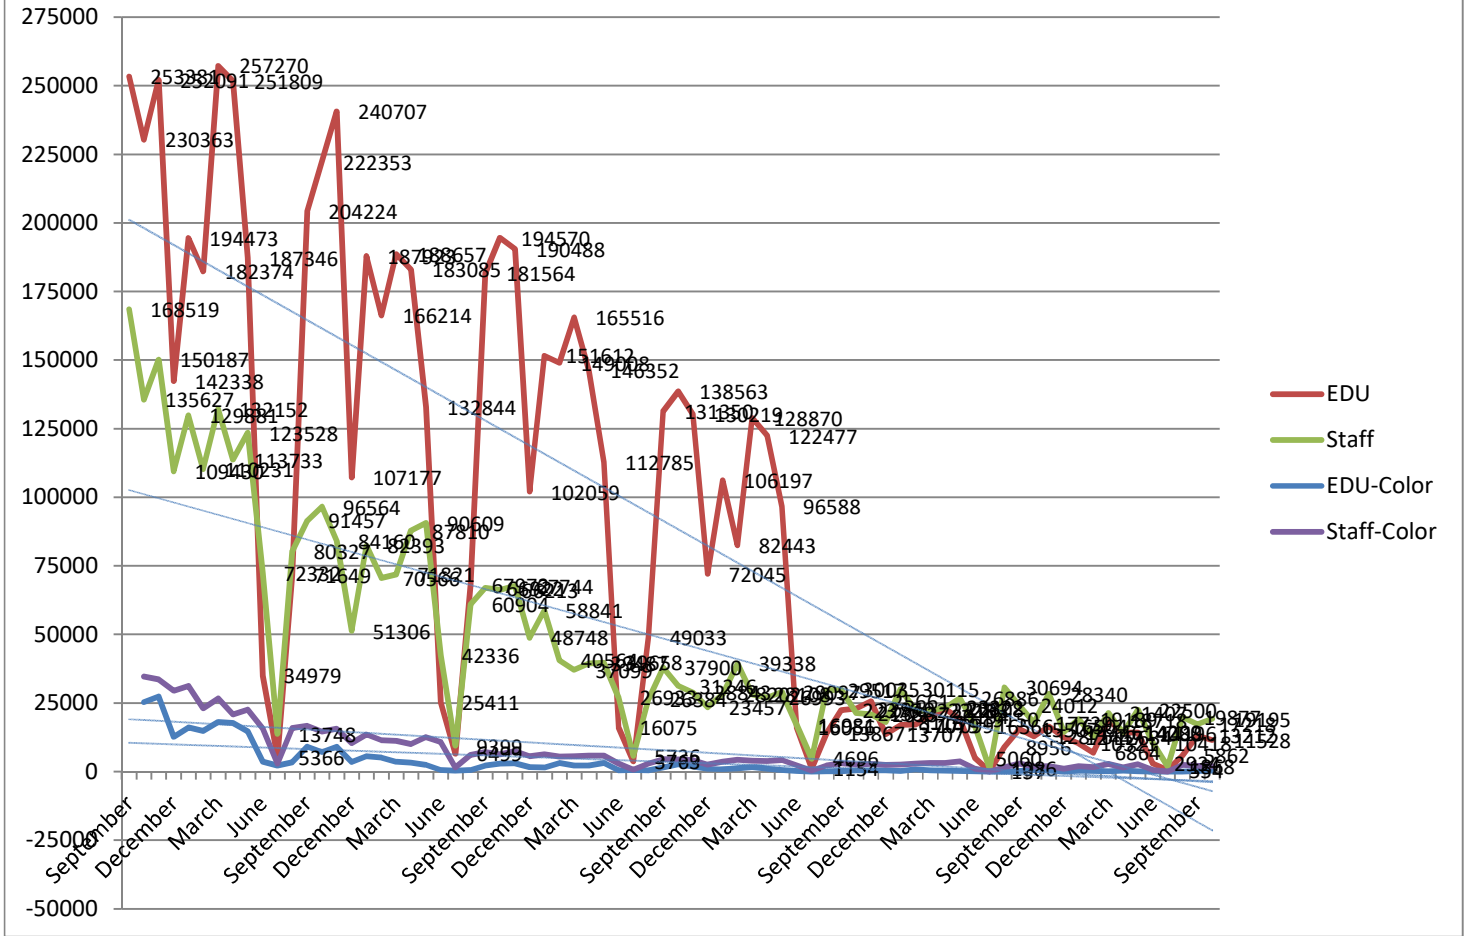

METROPOLIA PRINT STATISTICS 2011 - 2017

NETWORK PRINTERS

Network Prints by User Group