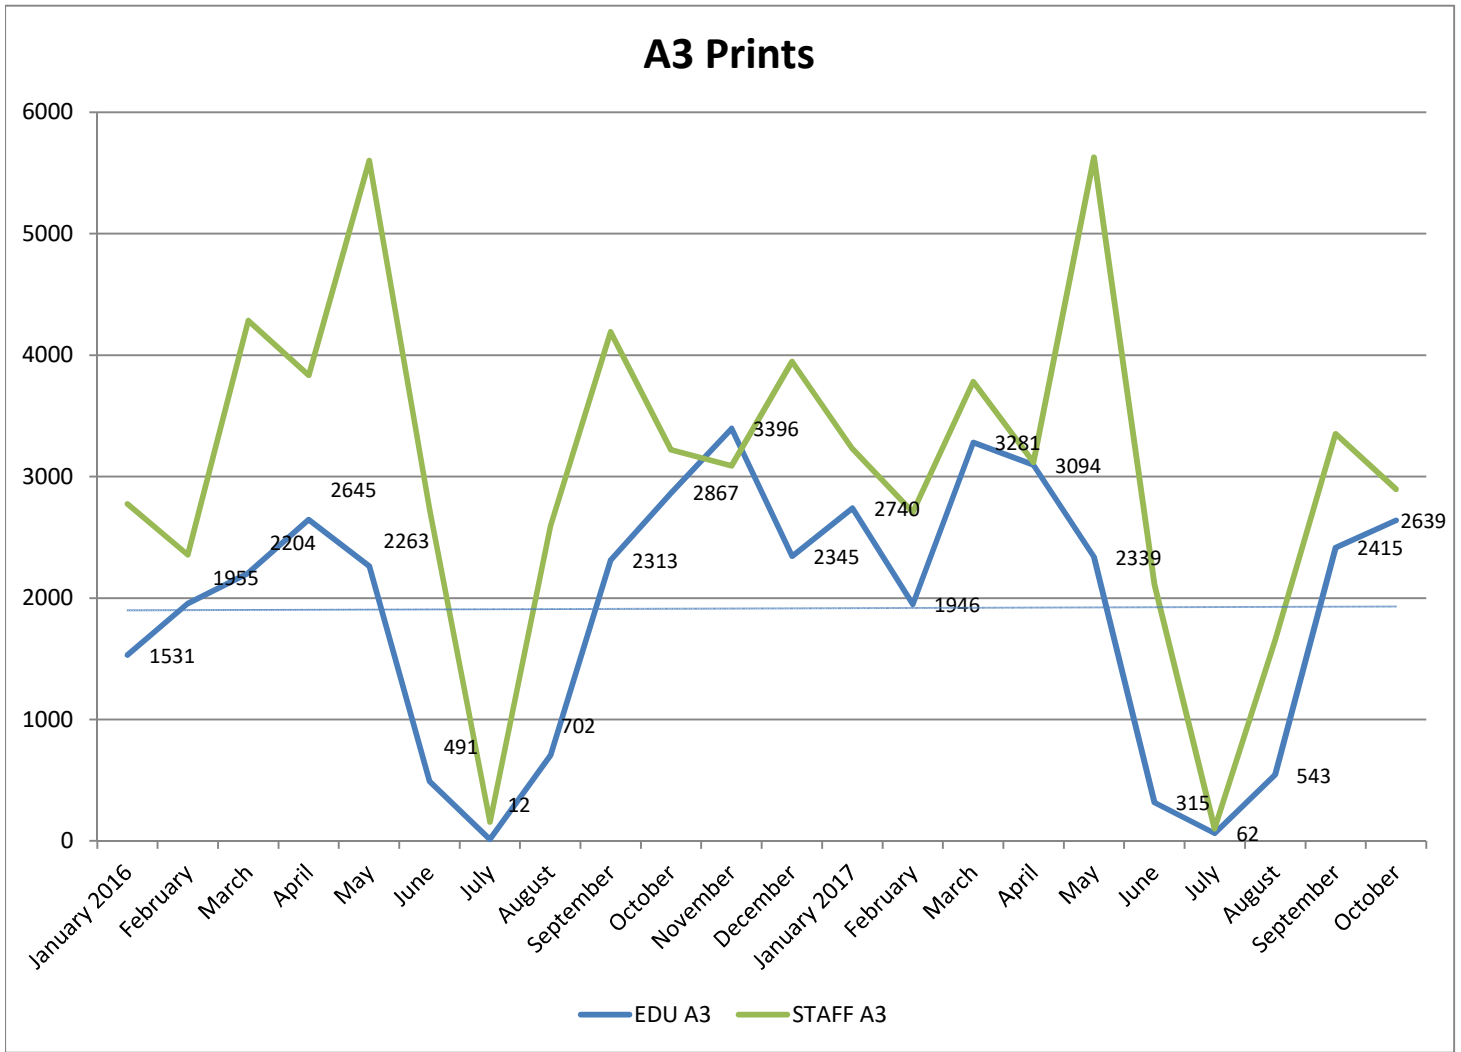

METROPOLIA PRINT STATISTICS 2011 - 2017