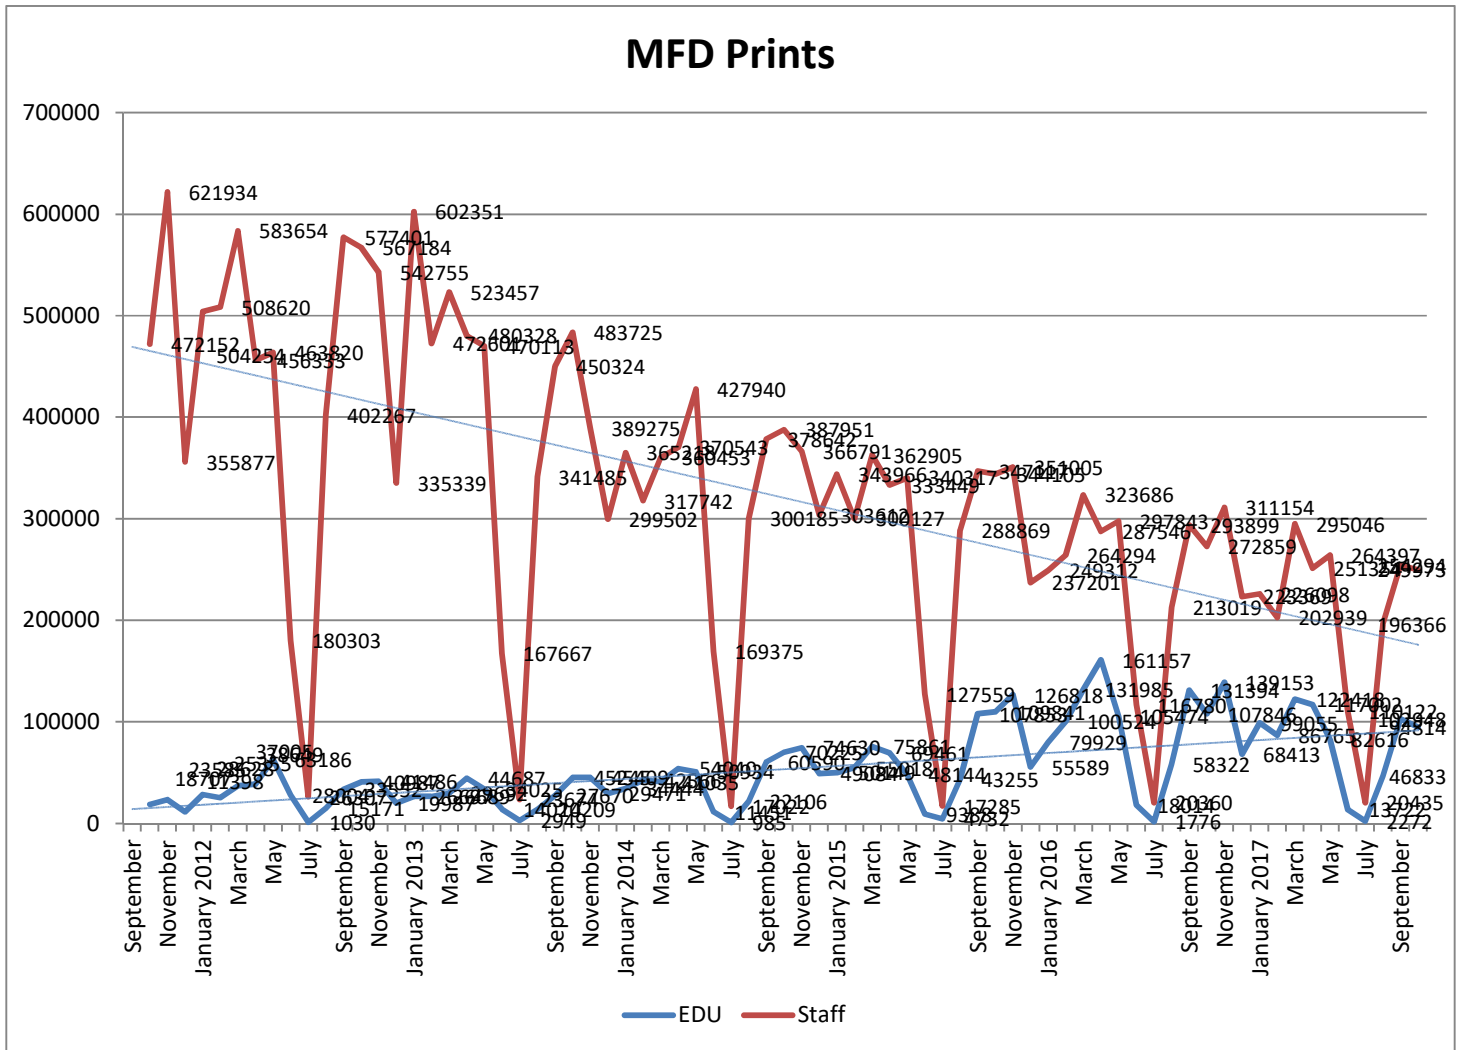

METROPOLIA PRINT STATISTICS 2011 - 2017

MultiFunction Devices (MFD)