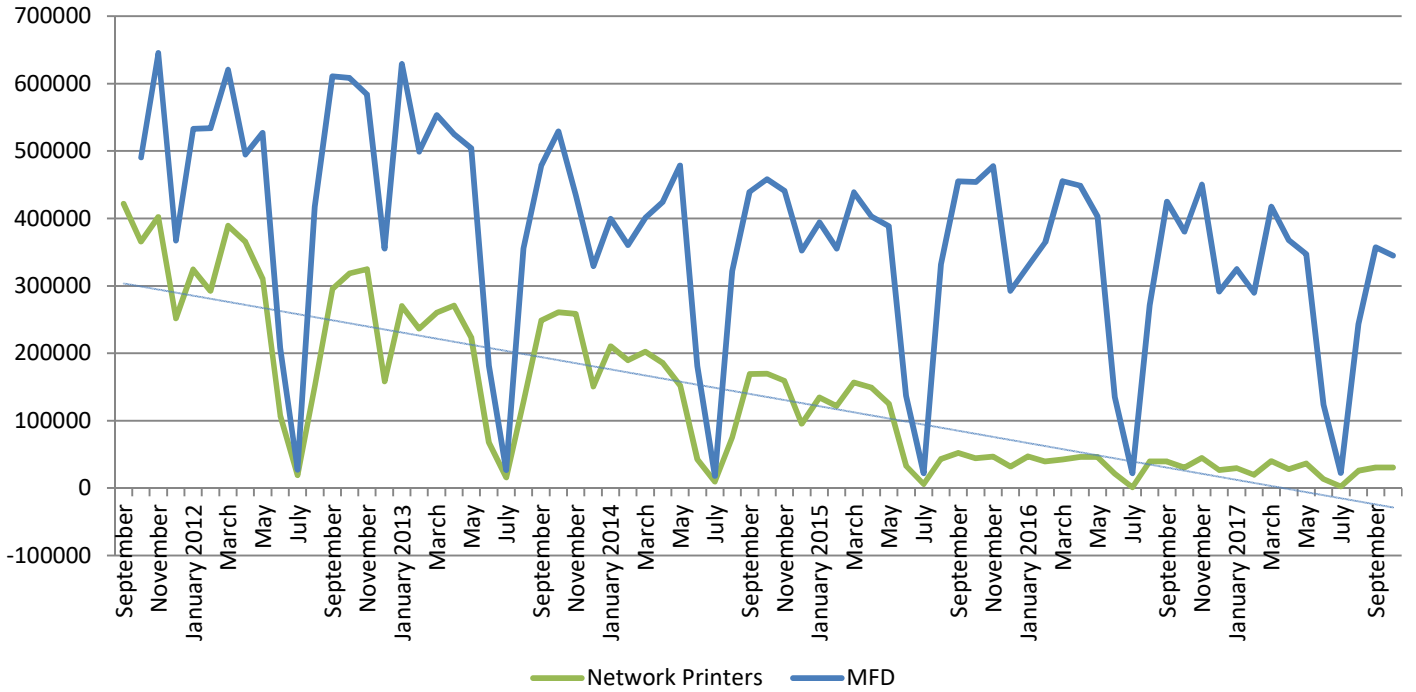

# METROPOLIA PRINT STATISTICS 2011 - 2017

## Prints Total (MFD & Network Printers)